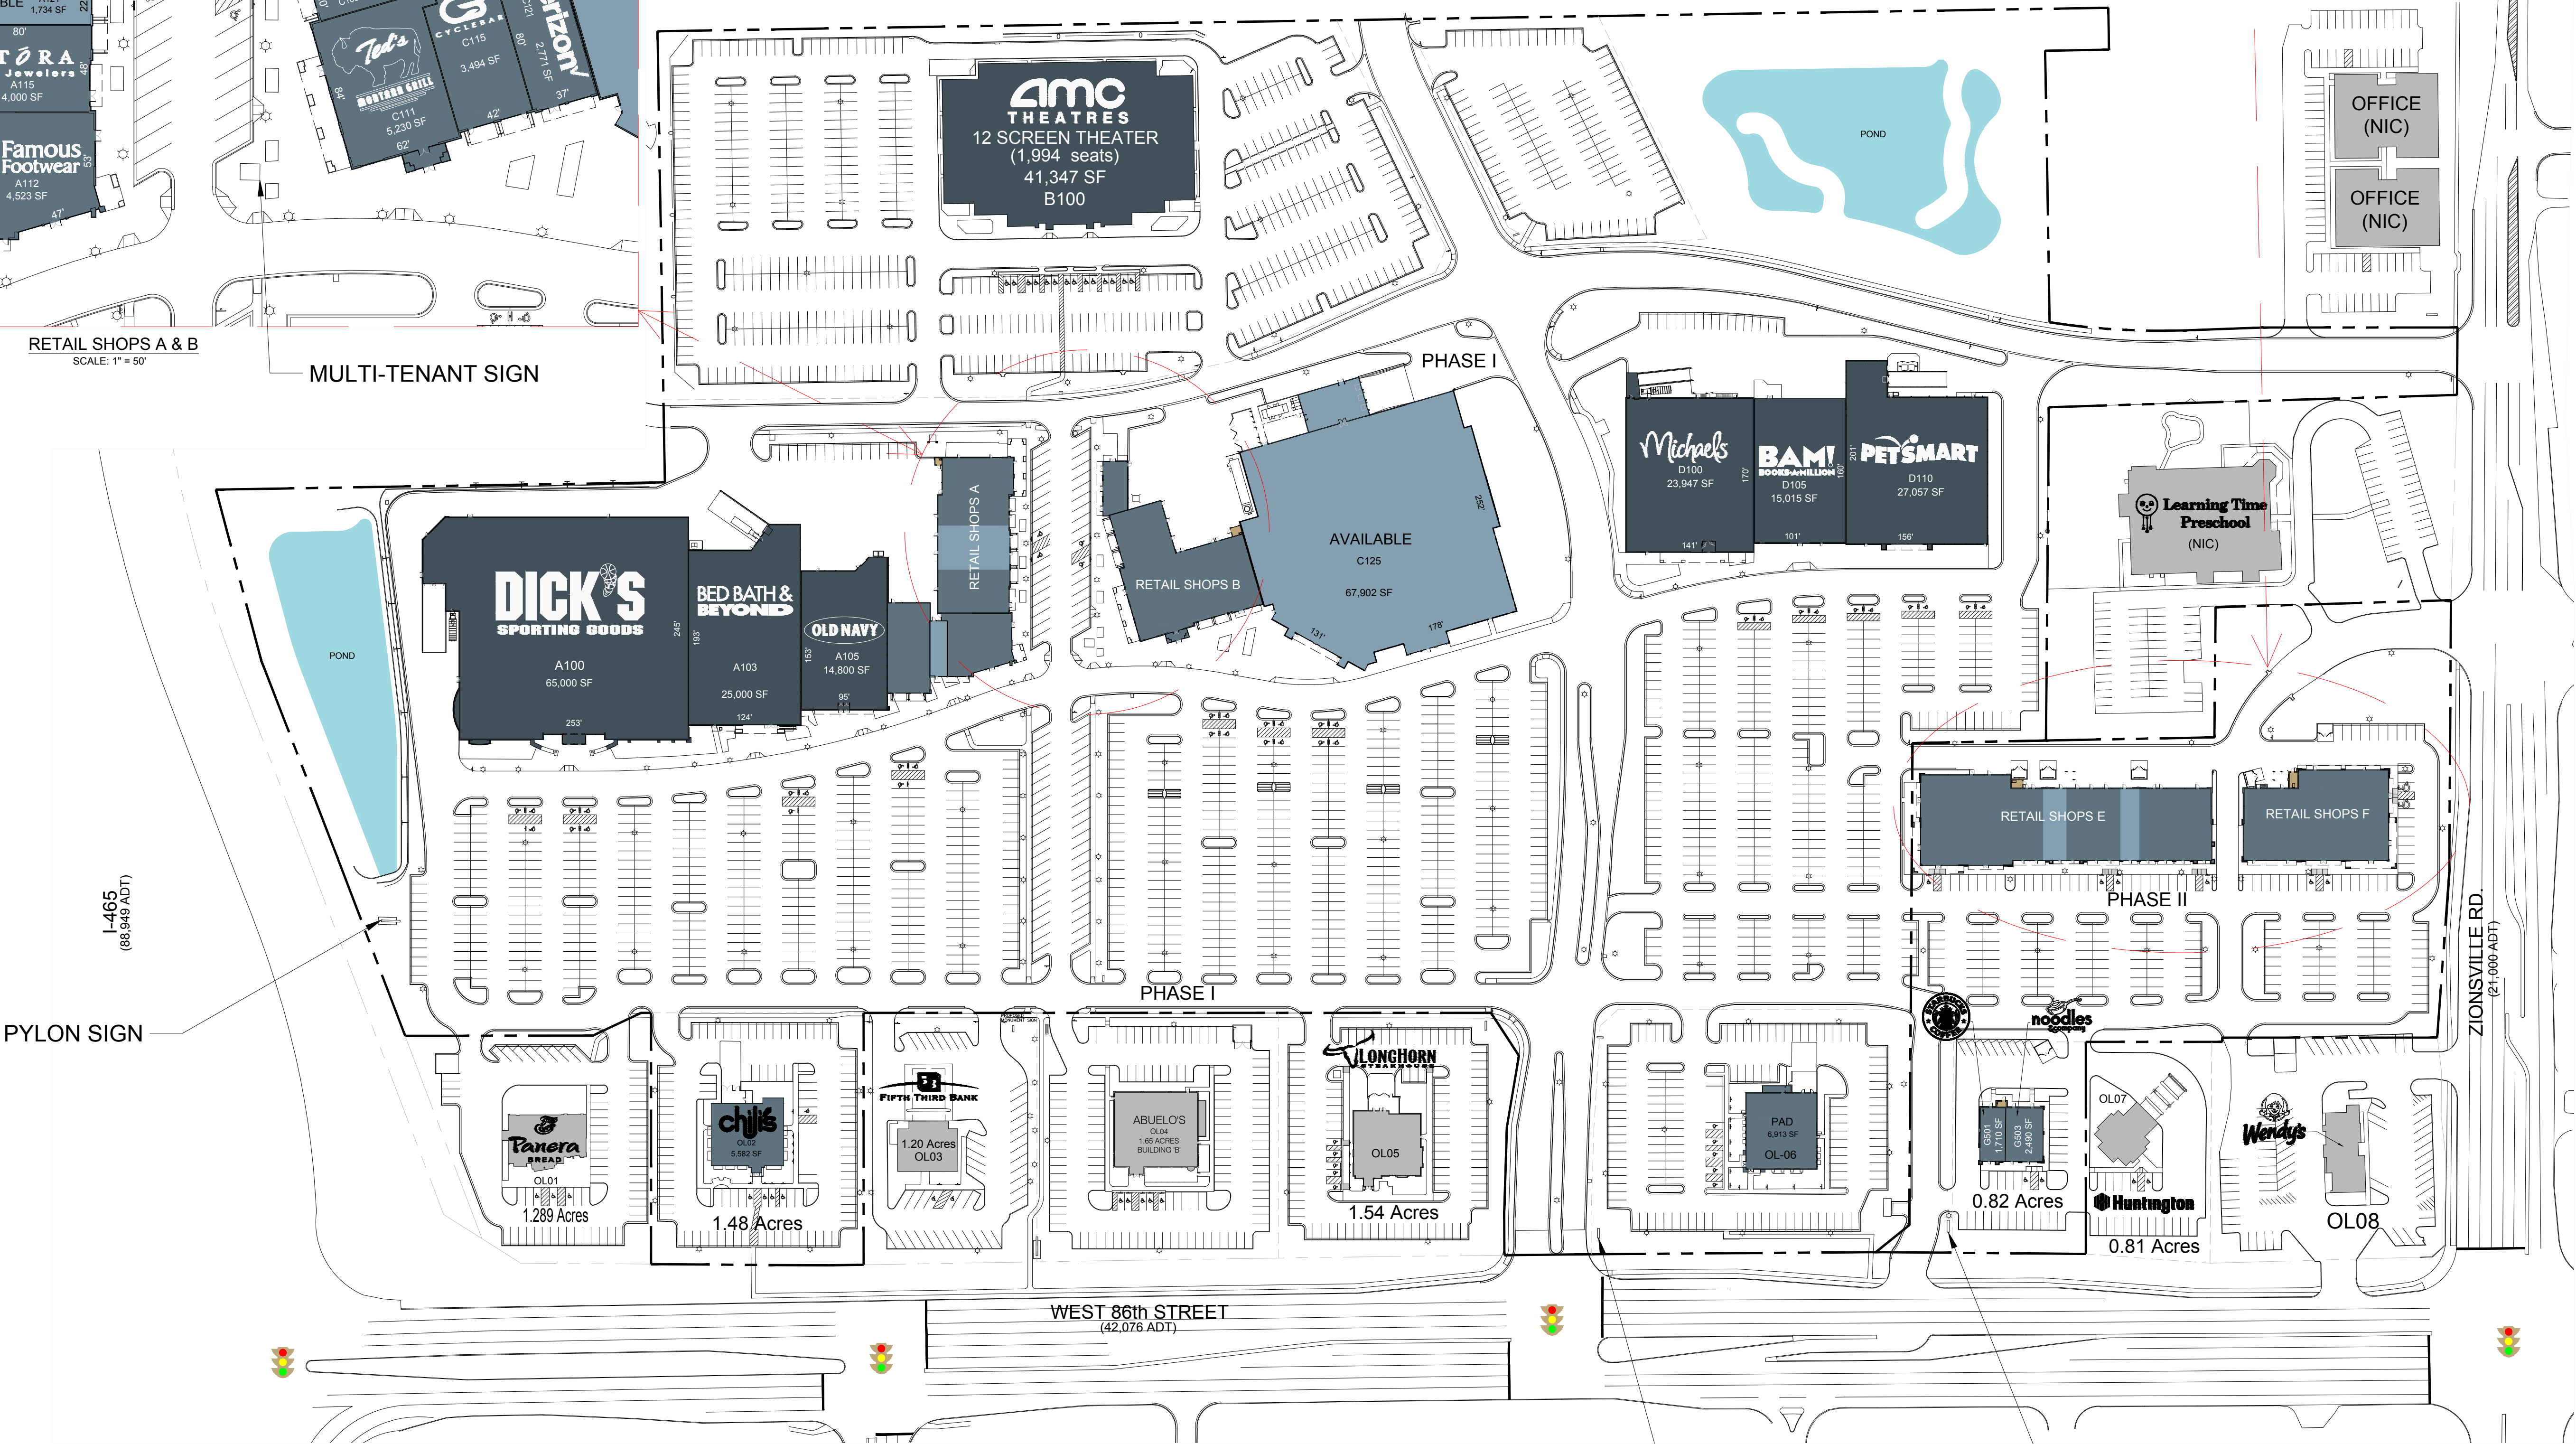

RETAIL SHOPS A & B  
SCALE: 1" = 50'

MULTI-TENANT SIGN

RETAIL SHOPS E & F  
SCALE: 1" = 50'

OVERALL SITE PLAN  
SCALE: 1" = 100'

L-465  
(88,949 ADT)  
PYLON SIGN

MULTI-TENANT PYLON SIGN PYLON SIGN