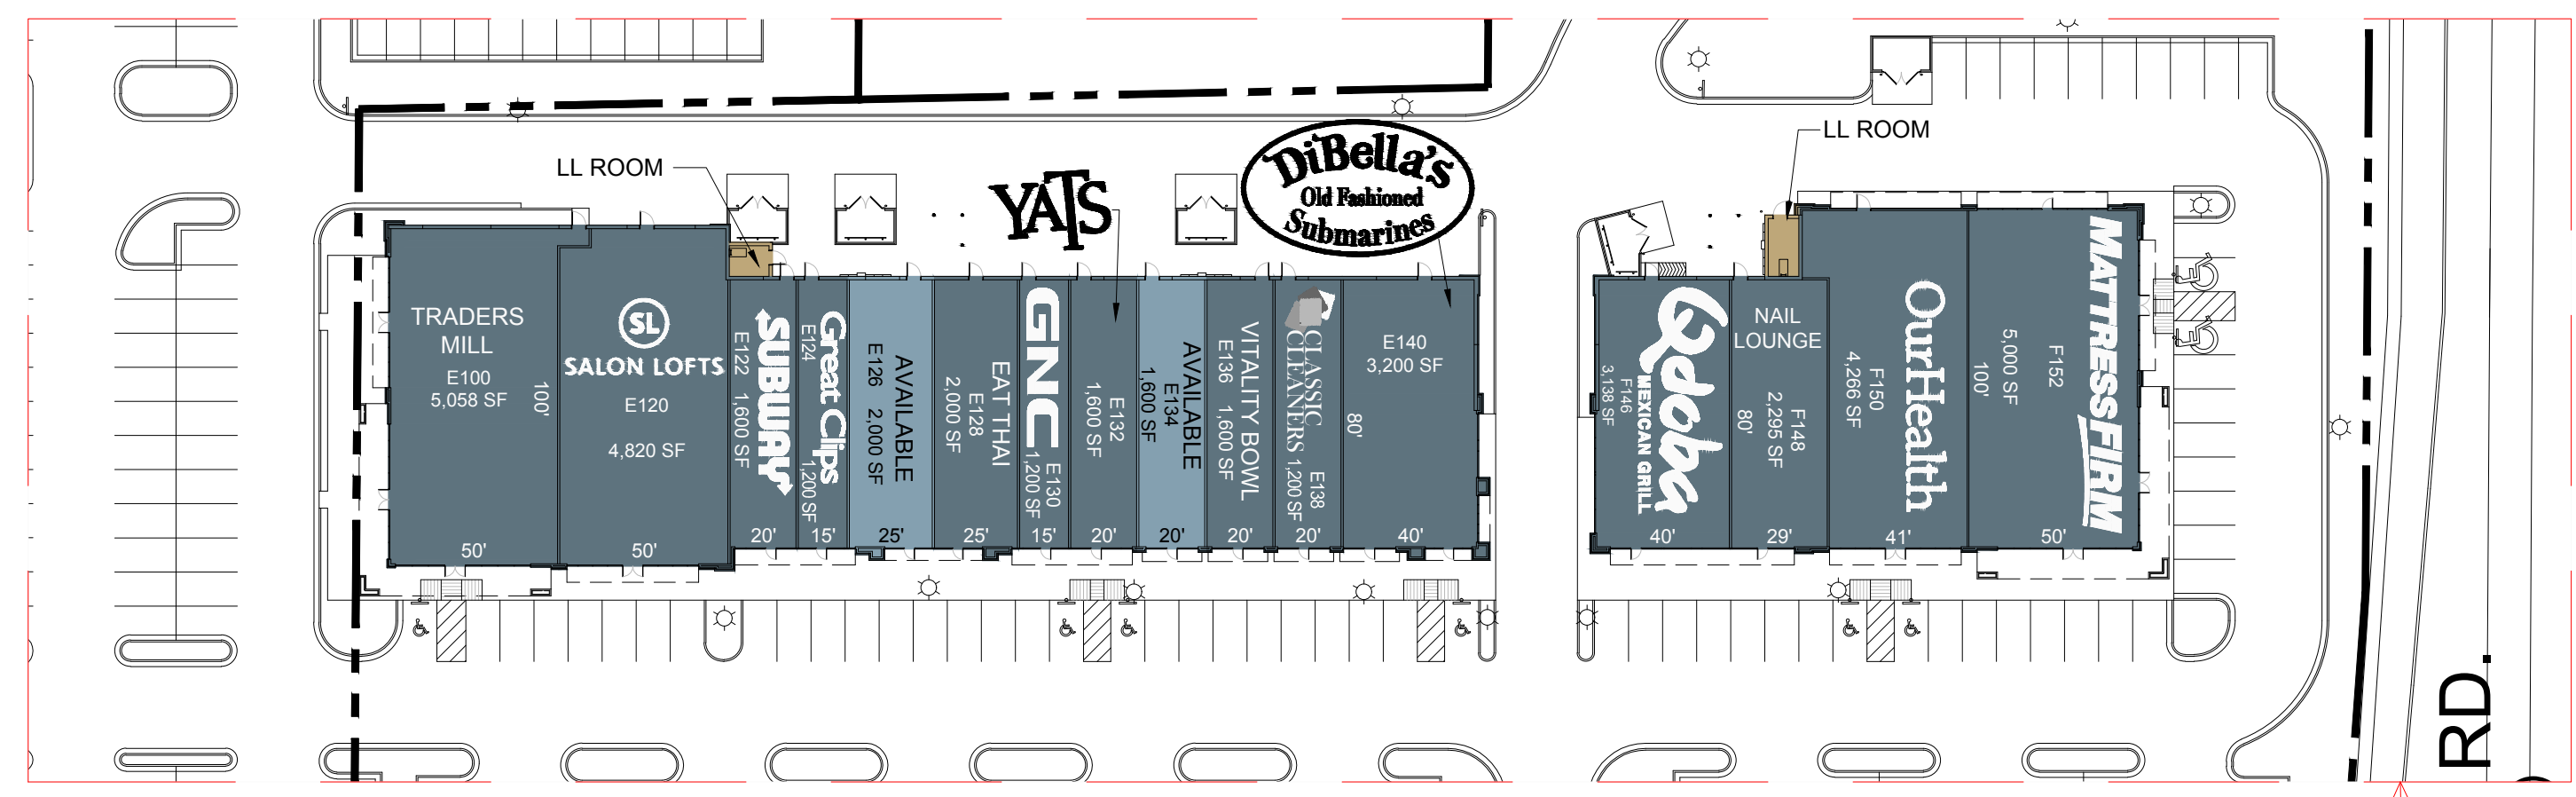

RETAIL SHOPS A & B  
SCALE: 1" = 50'

MULTI-TENANT SIGN

RETAIL SHOPS E & F  
SCALE: 1" = 50'

OVERALL SITE PLAN  
SCALE: 1" = 100'

L-465  
(88,949 ADT)  
PYLON SIGN

MULTI-TENANT PYLON SIGN PYLON SIGN