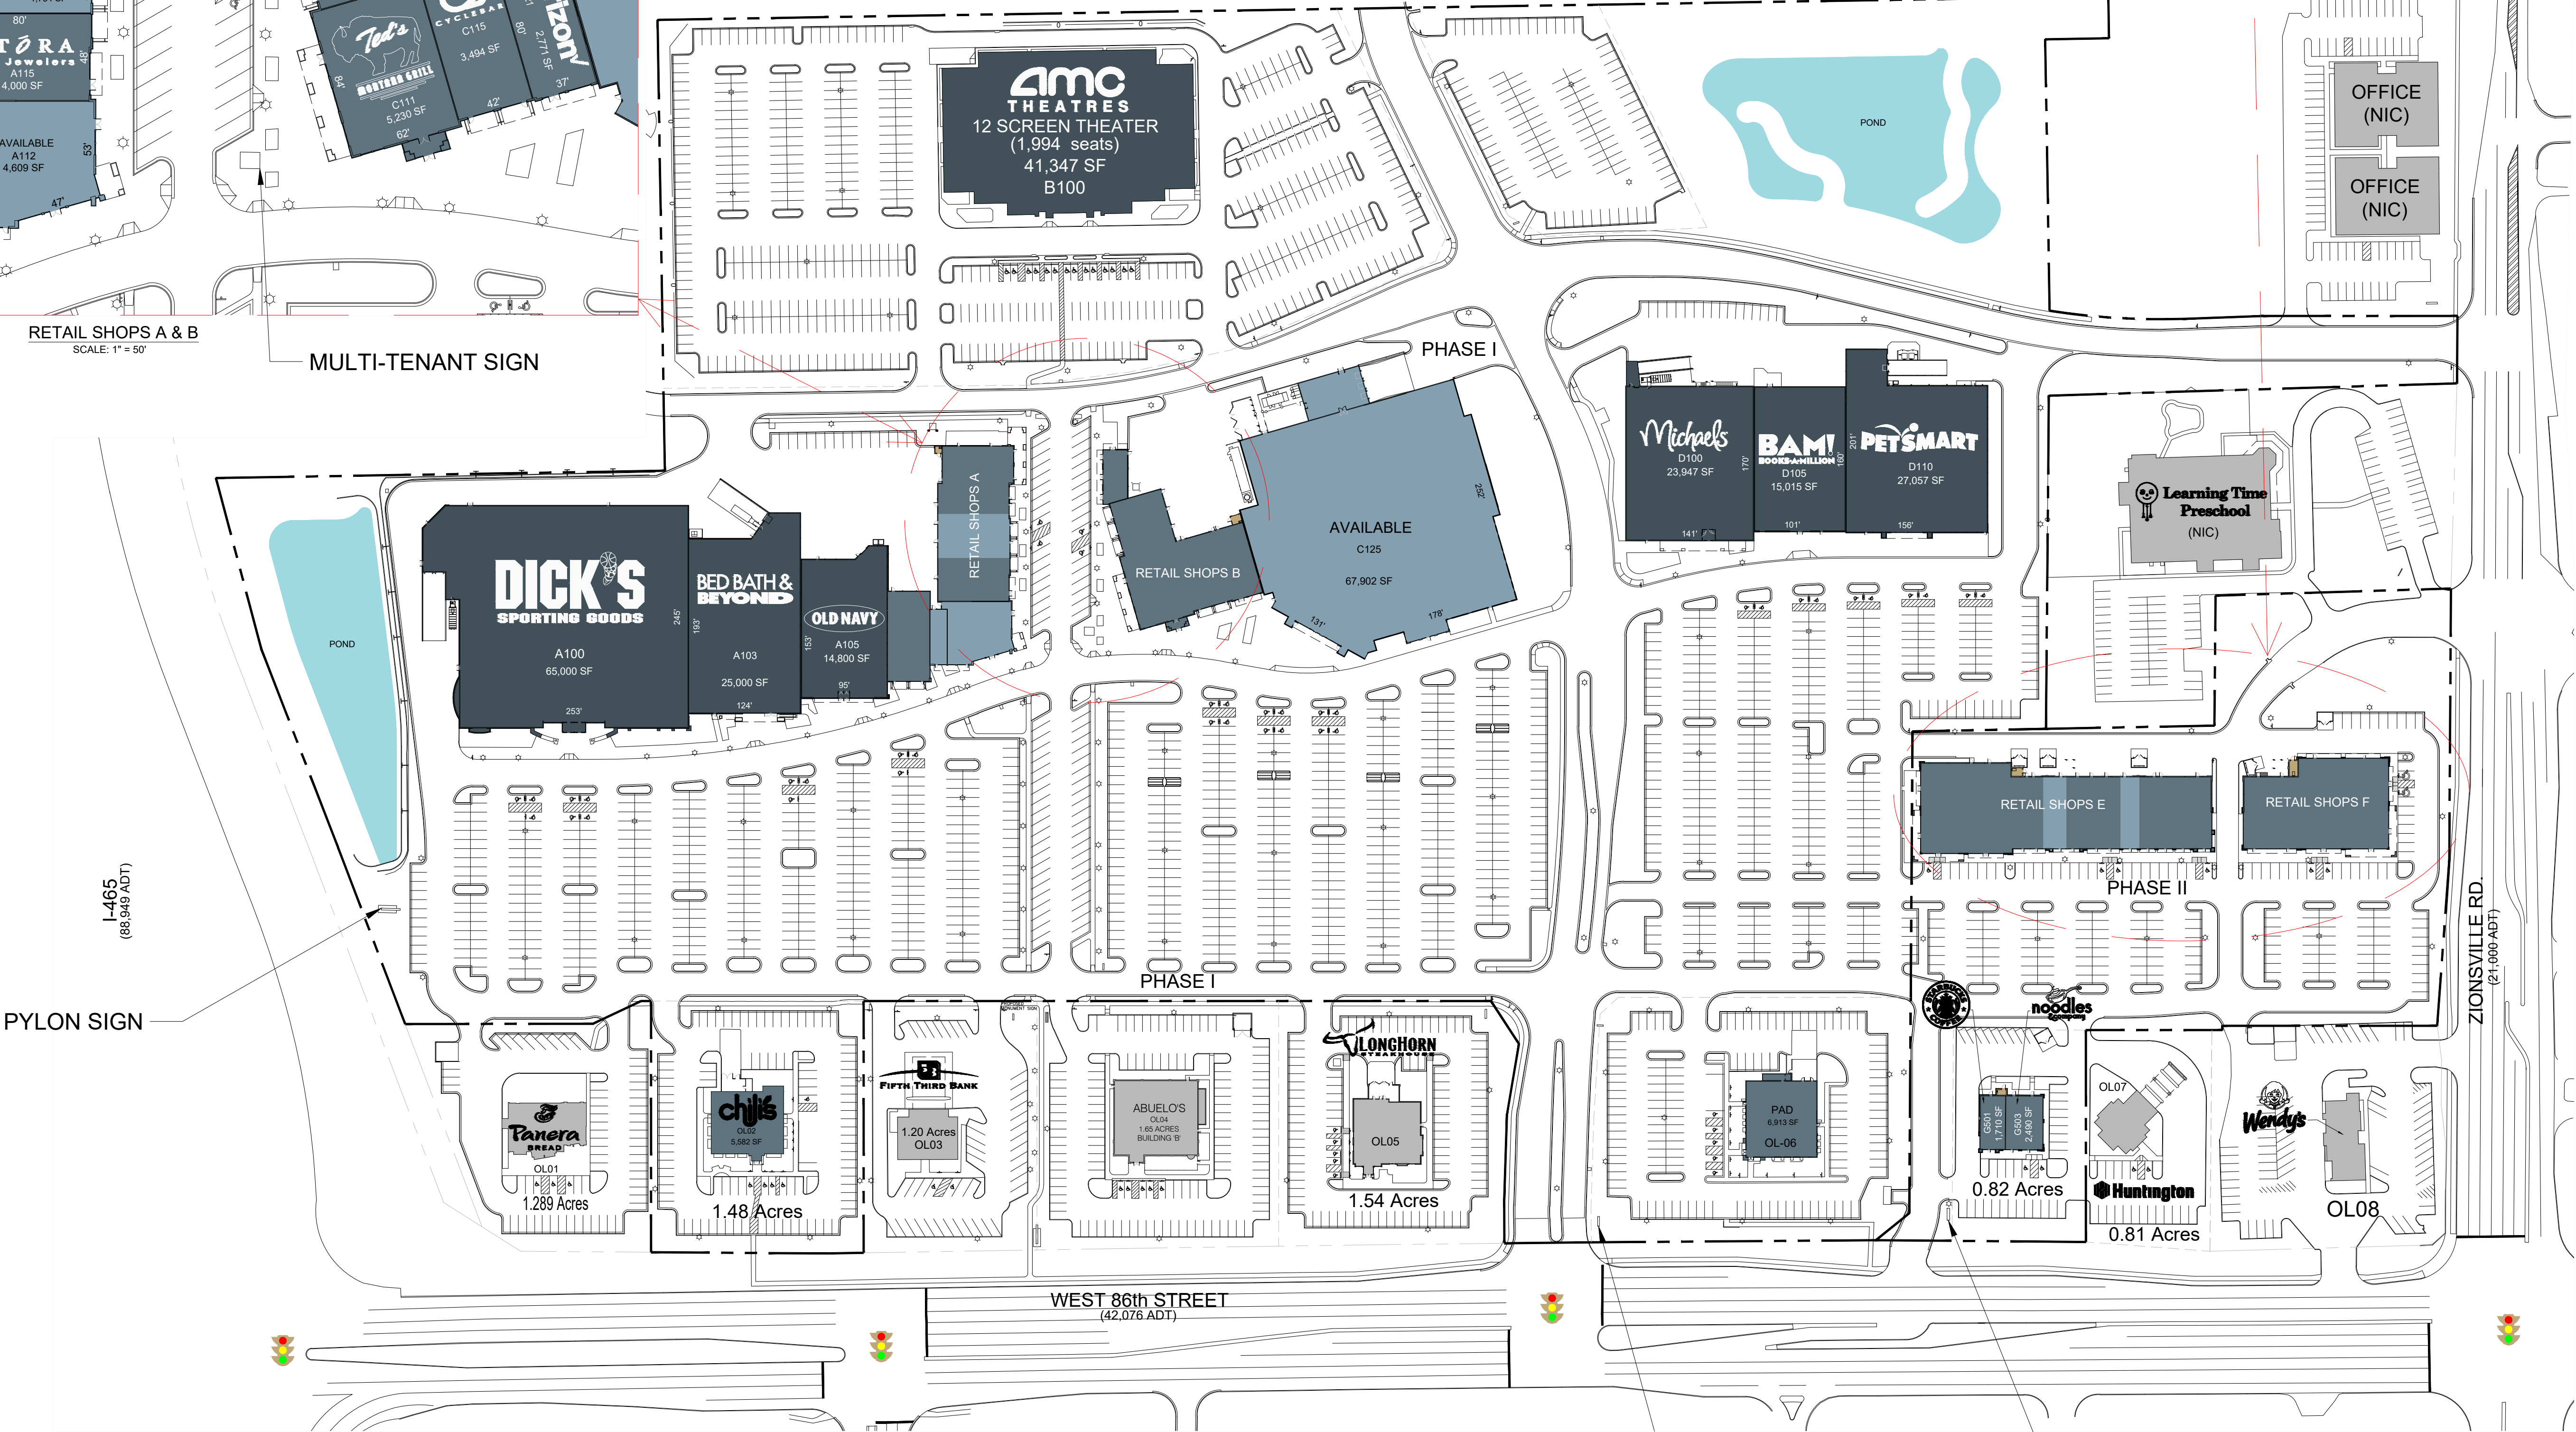

RETAIL SHOPS A & B
SCALE: 1" = 50'

MULTI-TENANT SIGN

RETAIL SHOPS E & F
SCALE: 1" = 50'

OVERALL SITE PLAN
SCALE: 1" = 100'

MULTI-TENANT PYLON SIGN PYLON SIGN