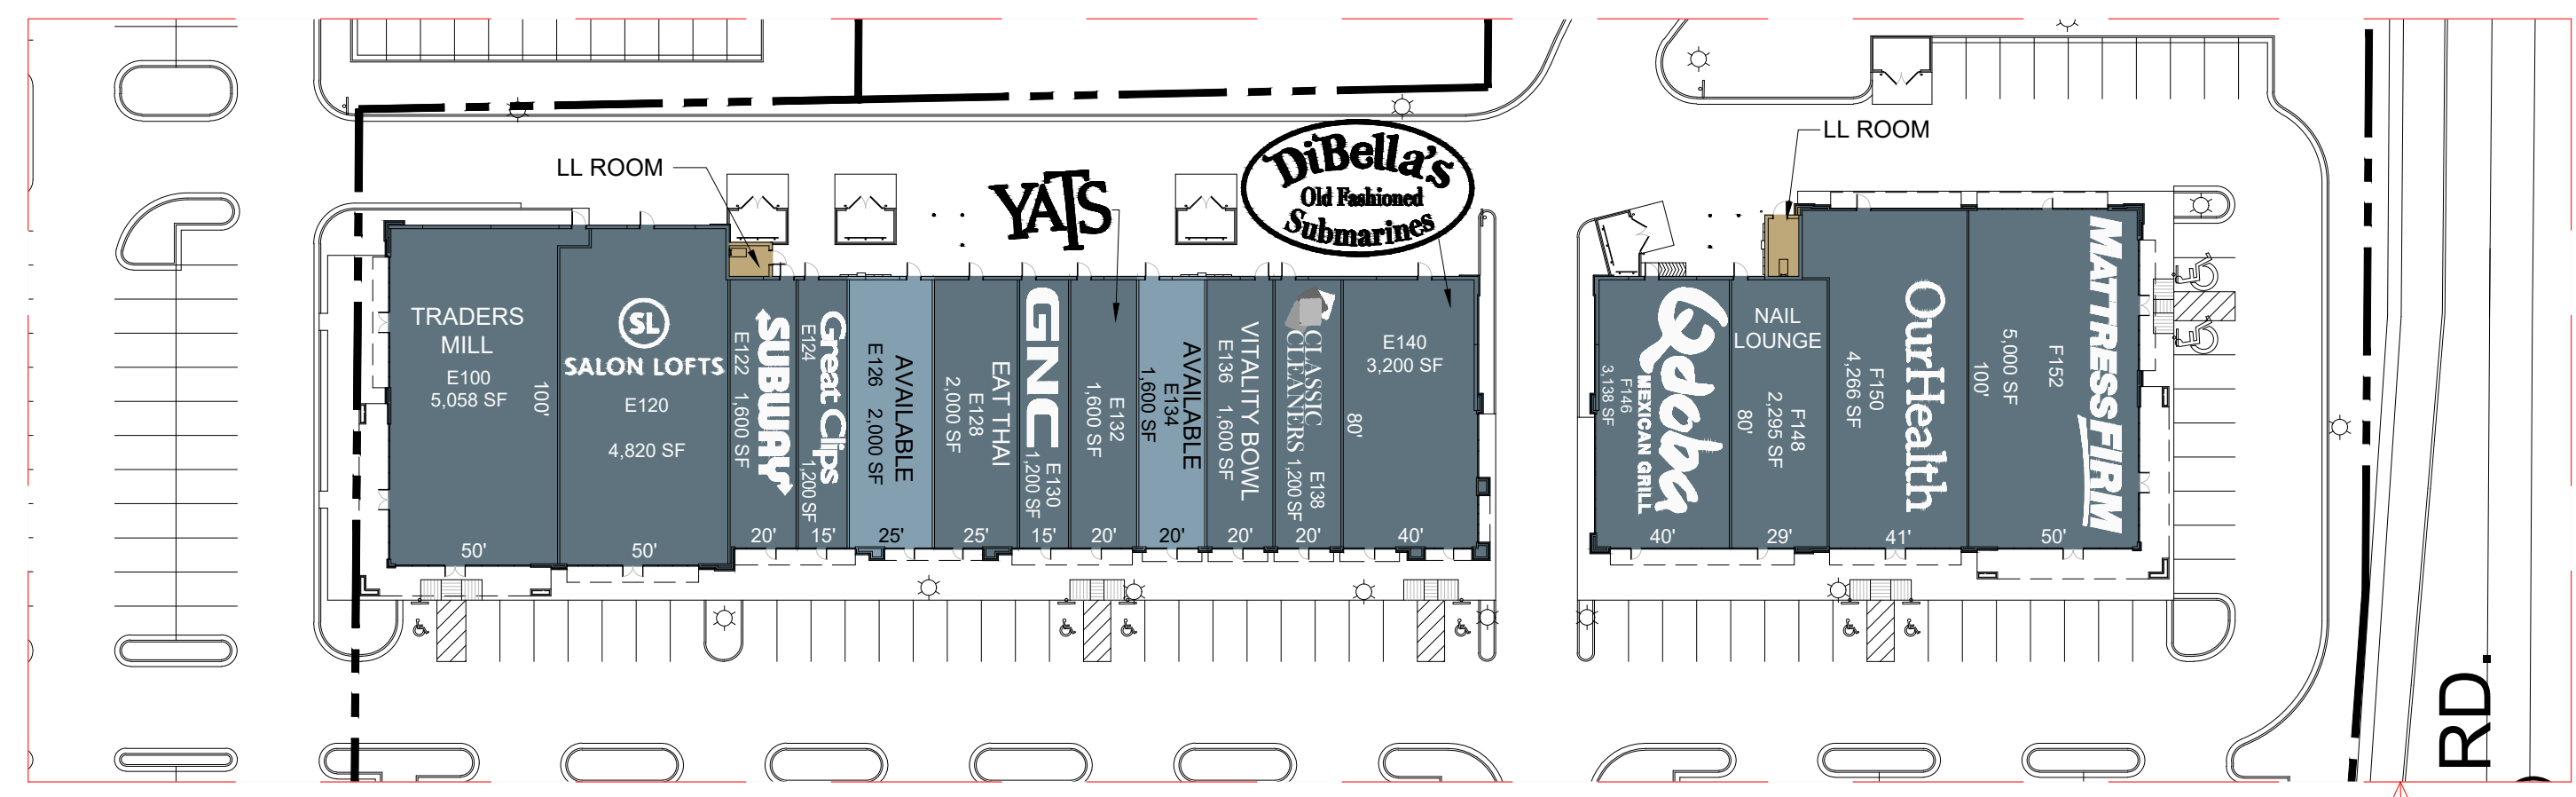

RETAIL SHOPS A & B
SCALE: 1" = 50'

MULTI-TENANT SIGN

RETAIL SHOPS E & F
SCALE: 1" = 50'

OVERALL SITE PLAN
SCALE: 1" = 100'

MULTI-TENANT PYLON SIGN PYLON SIGN