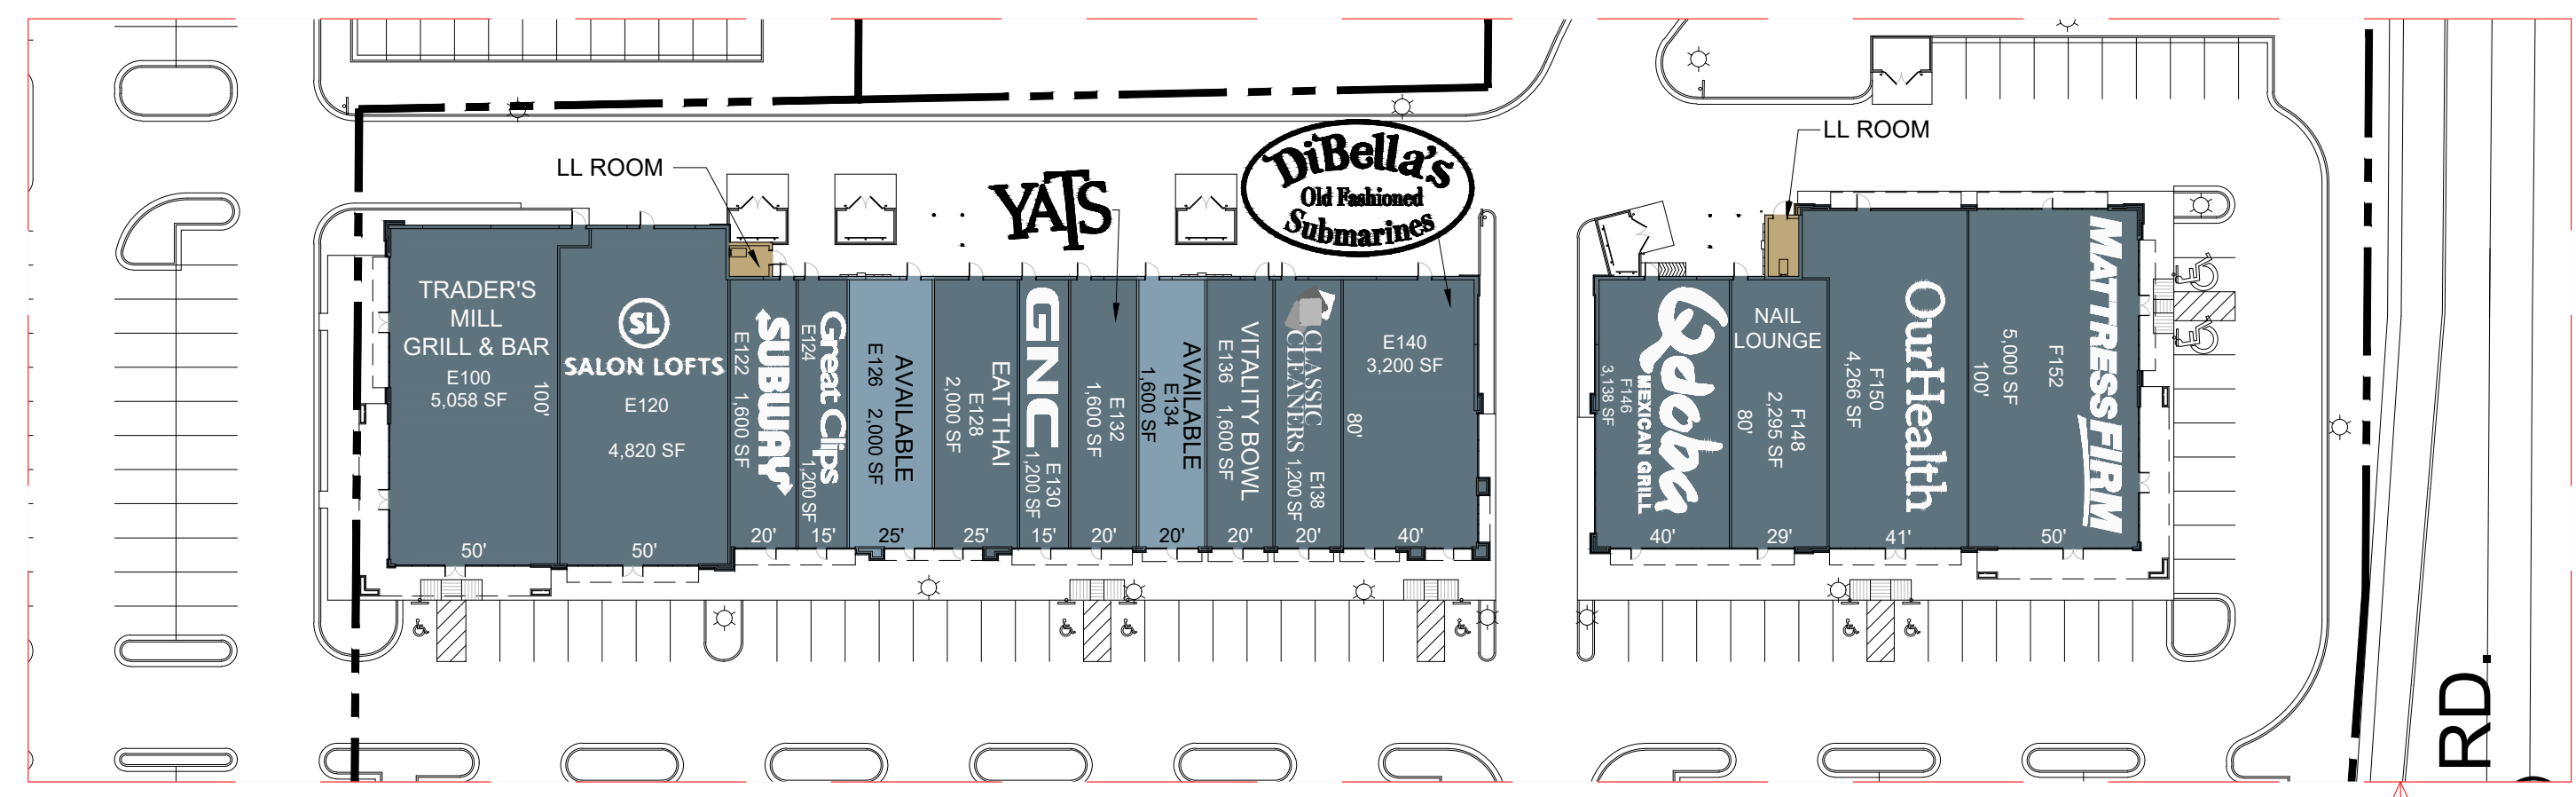

RETAIL SHOPS A & B
SCALE: 1" = 50'

MULTI-TENANT SIGN

RETAIL SHOPS E & F
SCALE: 1" = 50'

OVERALL SITE PLAN
SCALE: 1" = 100'

L-465
(88,949 ADT)
PYLON SIGN

MULTI-TENANT PYLON SIGN PYLON SIGN