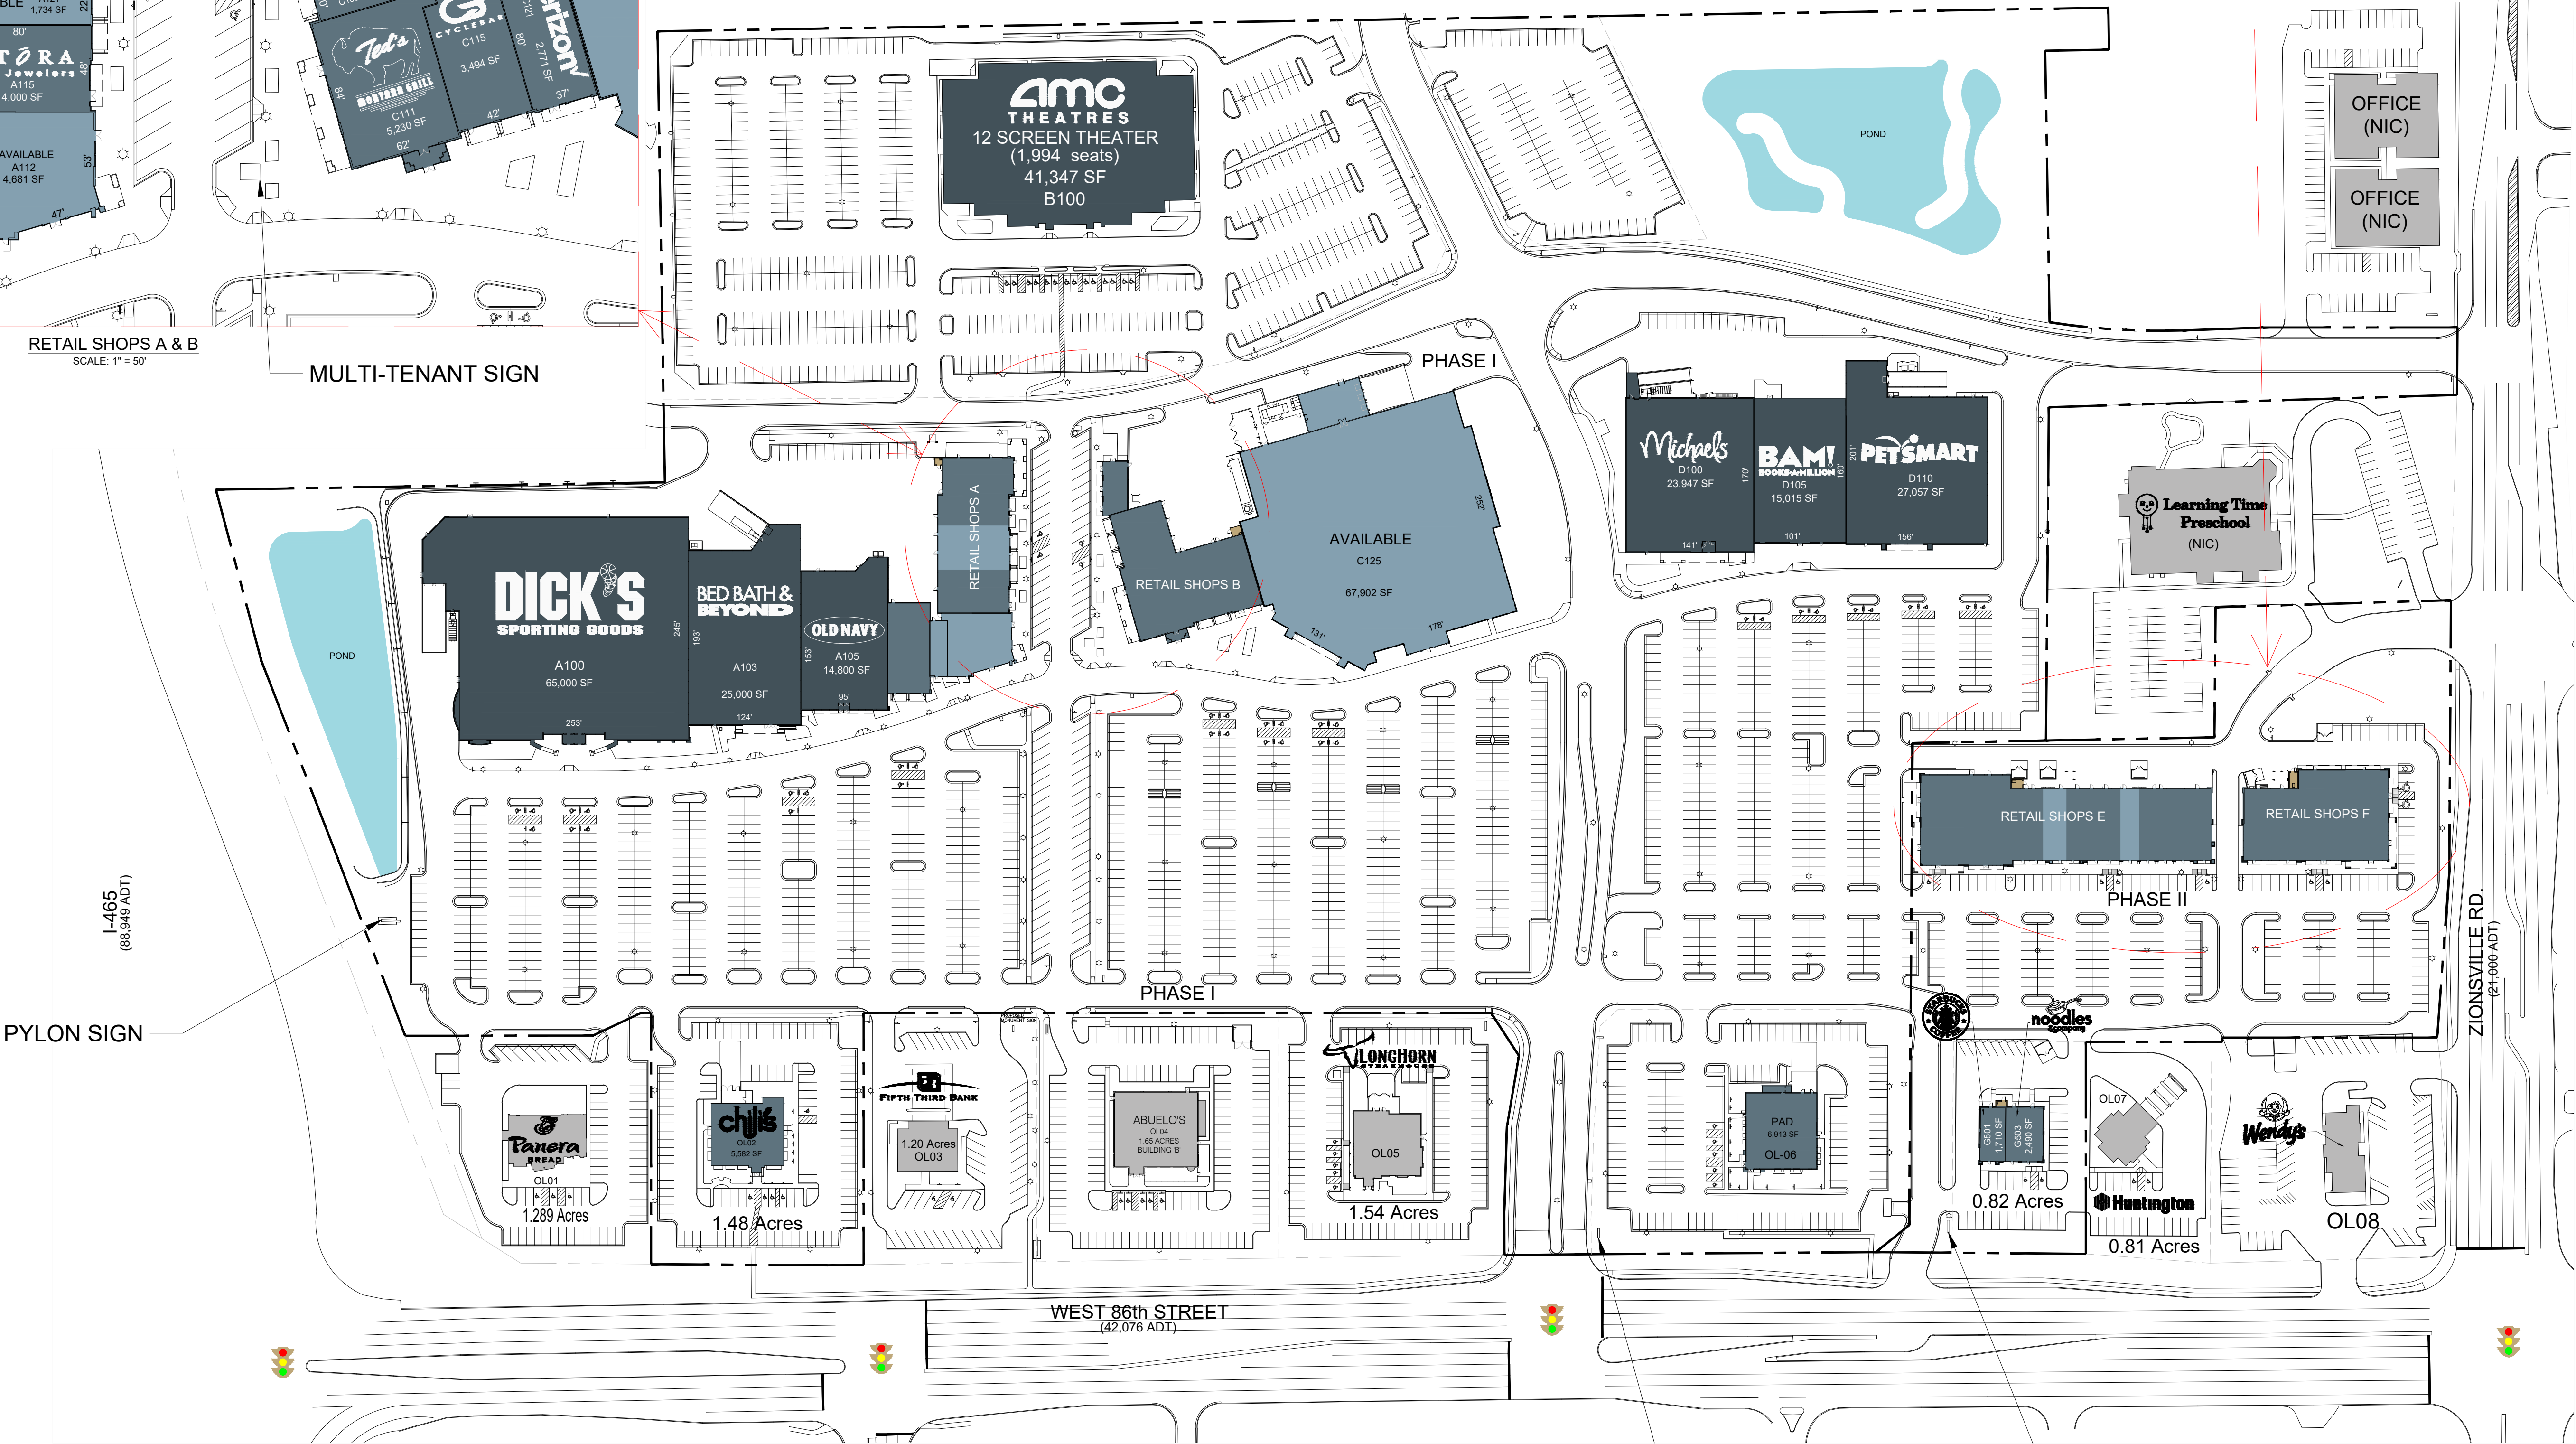

RETAIL SHOPS A & B
SCALE: 1" = 50'

MULTI-TENANT SIGN

RETAIL SHOPS E & F
SCALE: 1" = 50'

OVERALL SITE PLAN
SCALE: 1" = 100'

L-465
(88,949 ADT)
PYLON SIGN

MULTI-TENANT PYLON SIGN PYLON SIGN