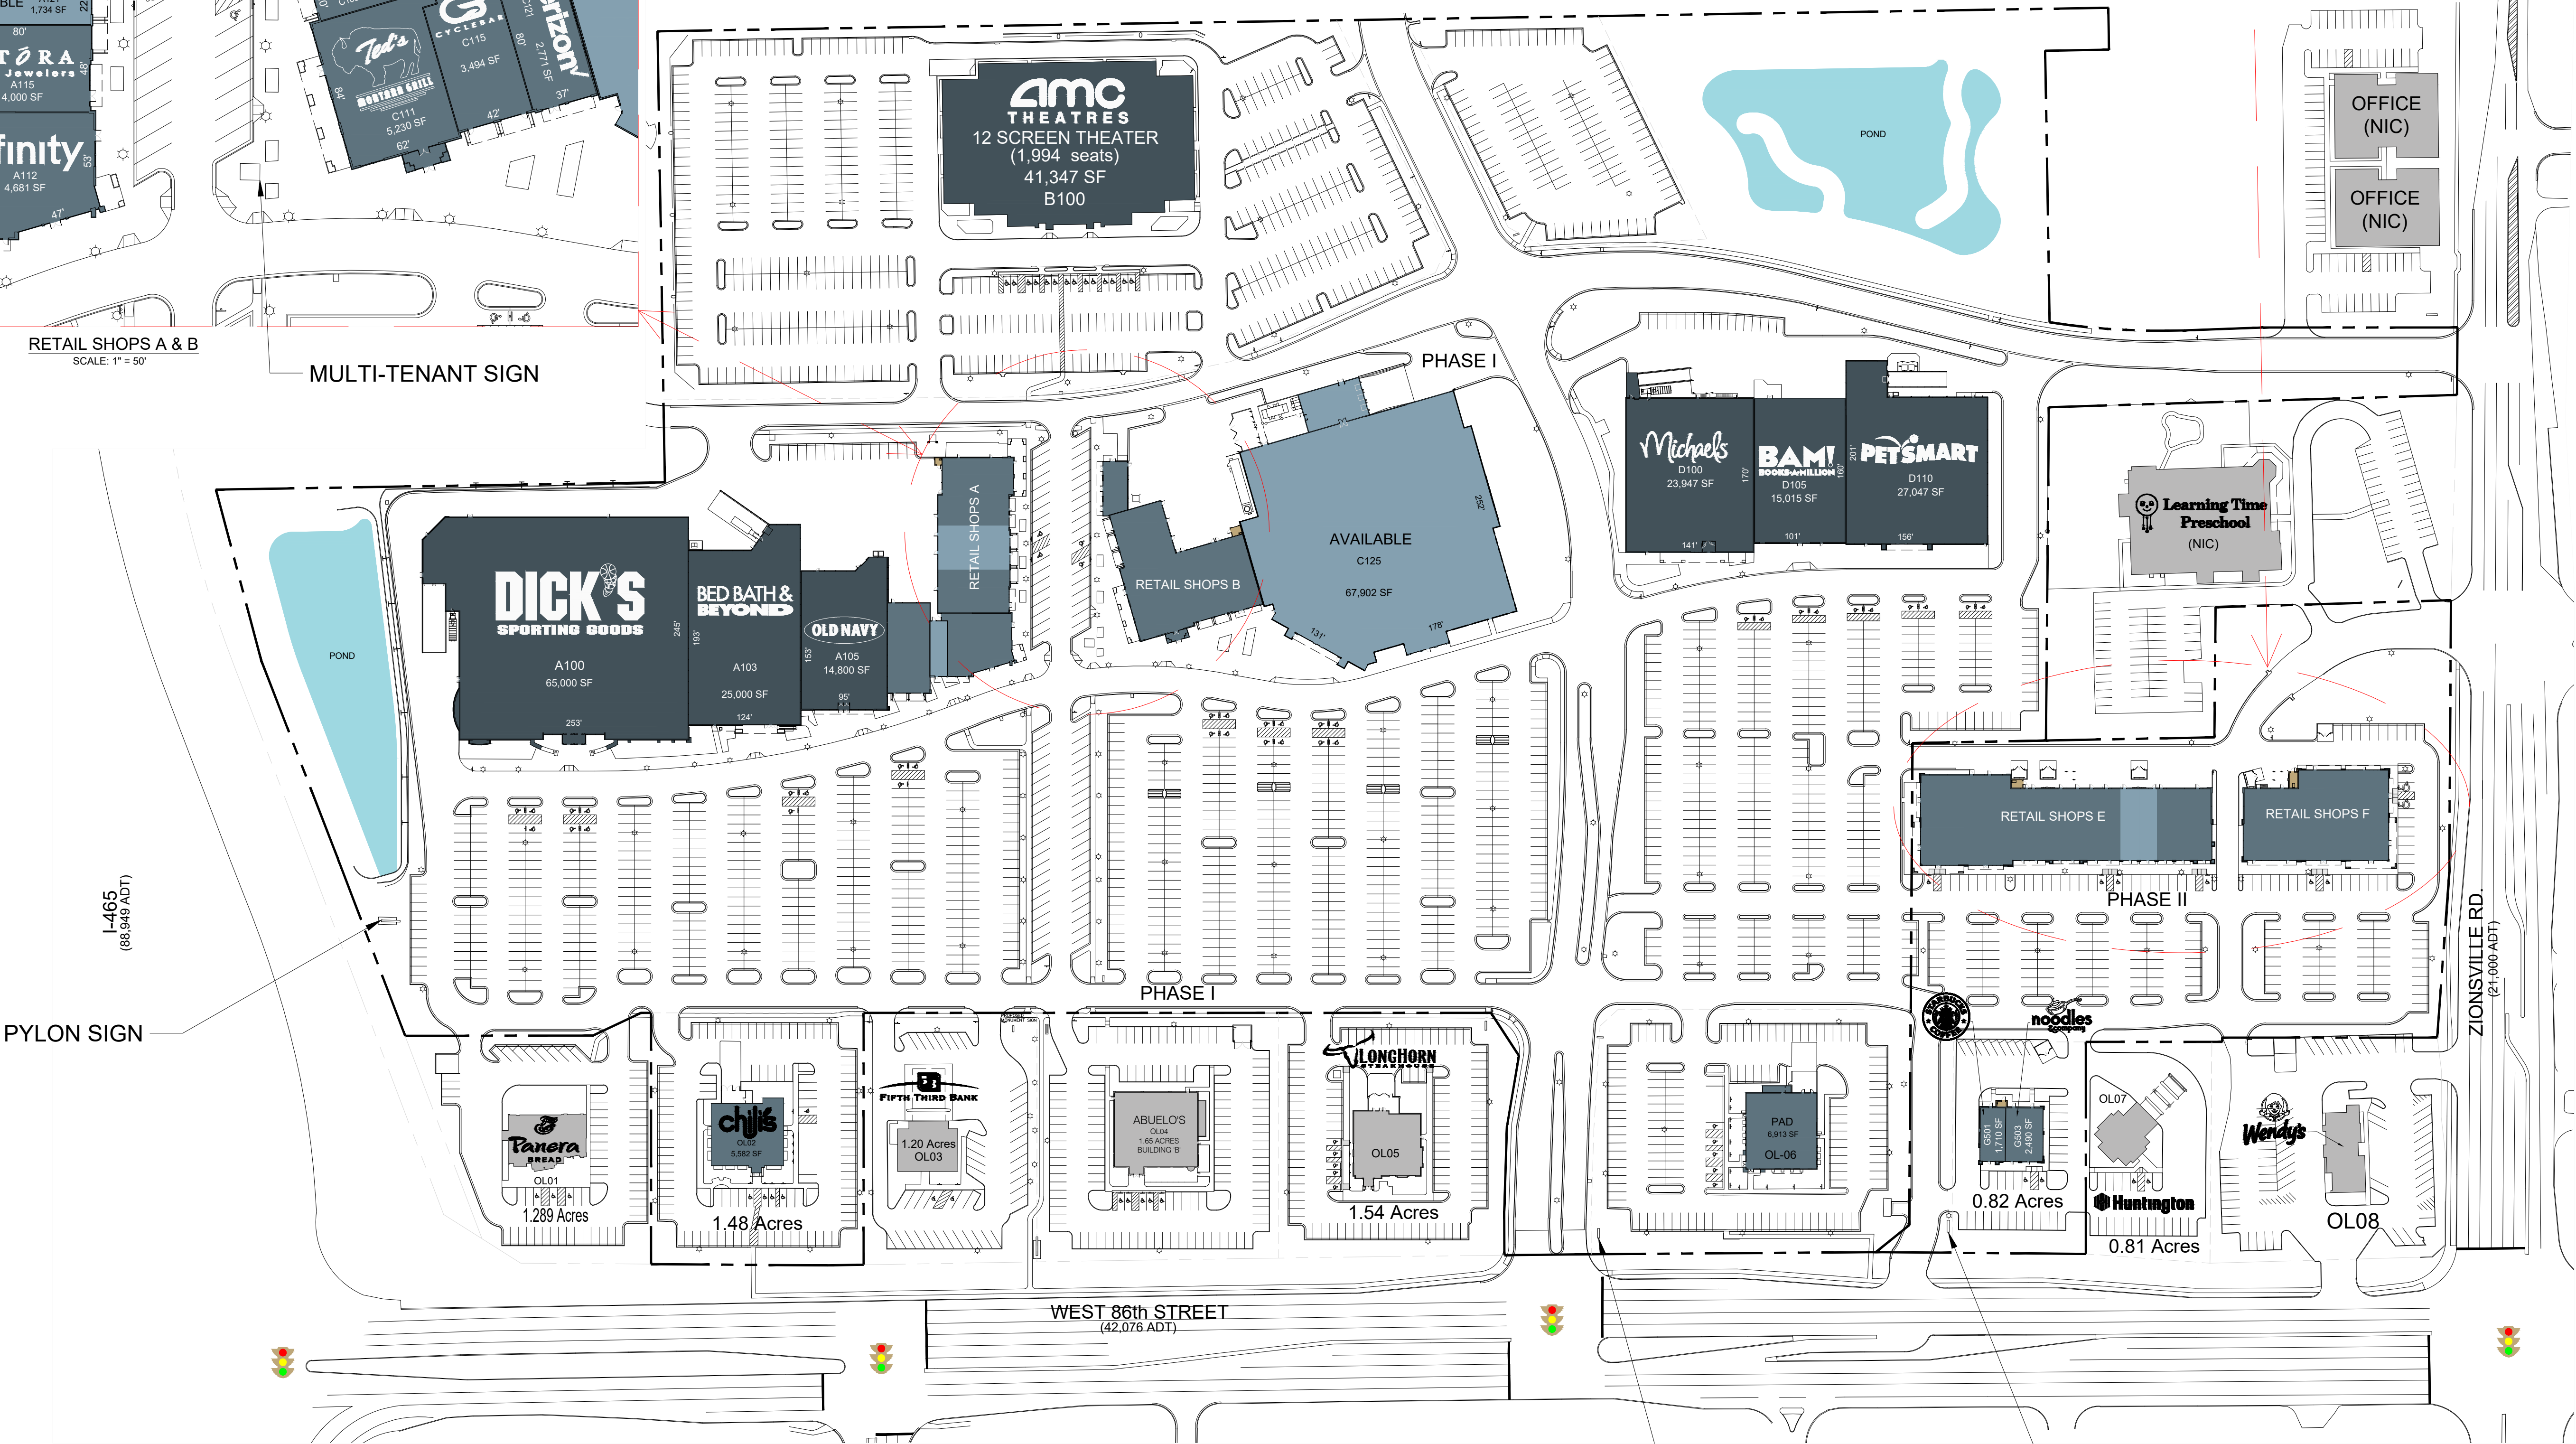

RETAIL SHOPS A & B  
SCALE: 1" = 50'

MULTI-TENANT SIGN

RETAIL SHOPS E & F  
SCALE: 1" = 50'

OVERALL SITE PLAN  
SCALE: 1" = 100'

MULTI-TENANT PYLON SIGN PYLON SIGN