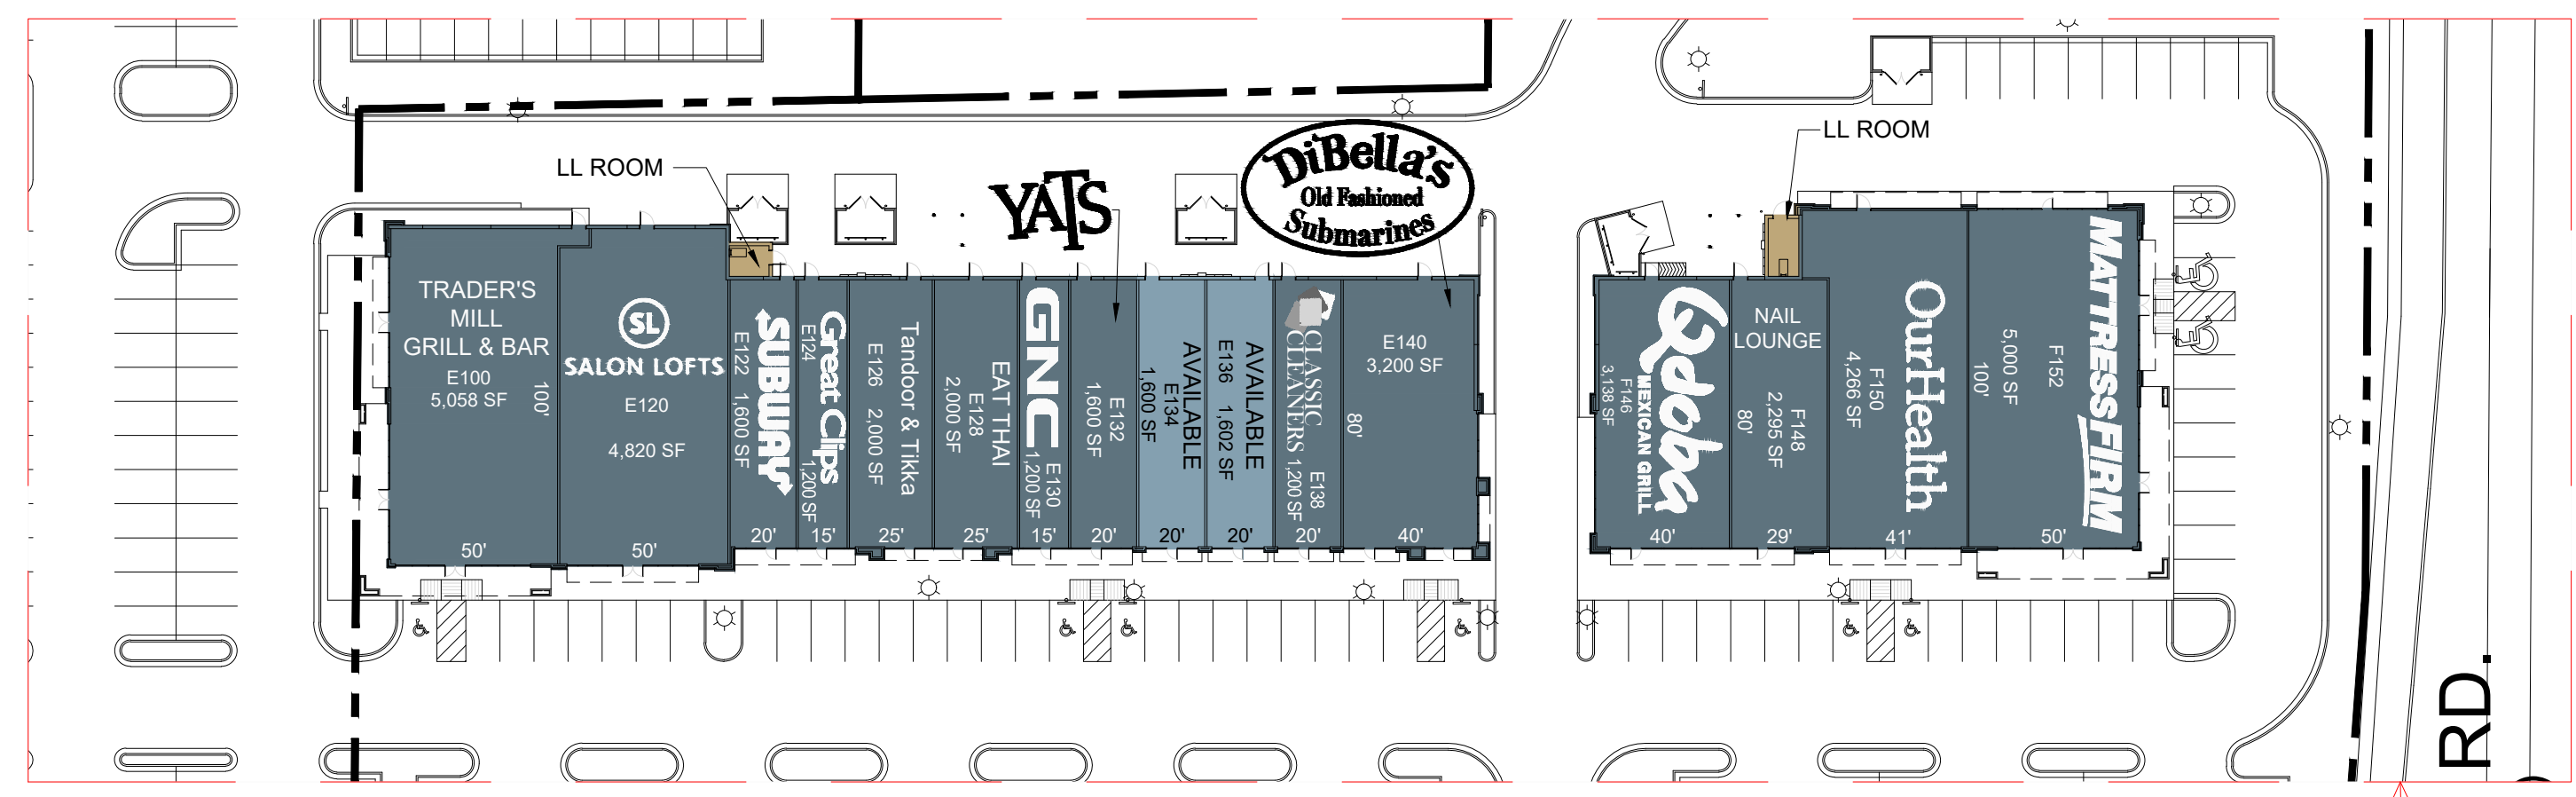

RETAIL SHOPS A & B  
SCALE: 1" = 50'

MULTI-TENANT SIGN

RETAIL SHOPS E & F  
SCALE: 1" = 50'

OVERALL SITE PLAN  
SCALE: 1" = 100'

MULTI-TENANT PYLON SIGN PYLON SIGN