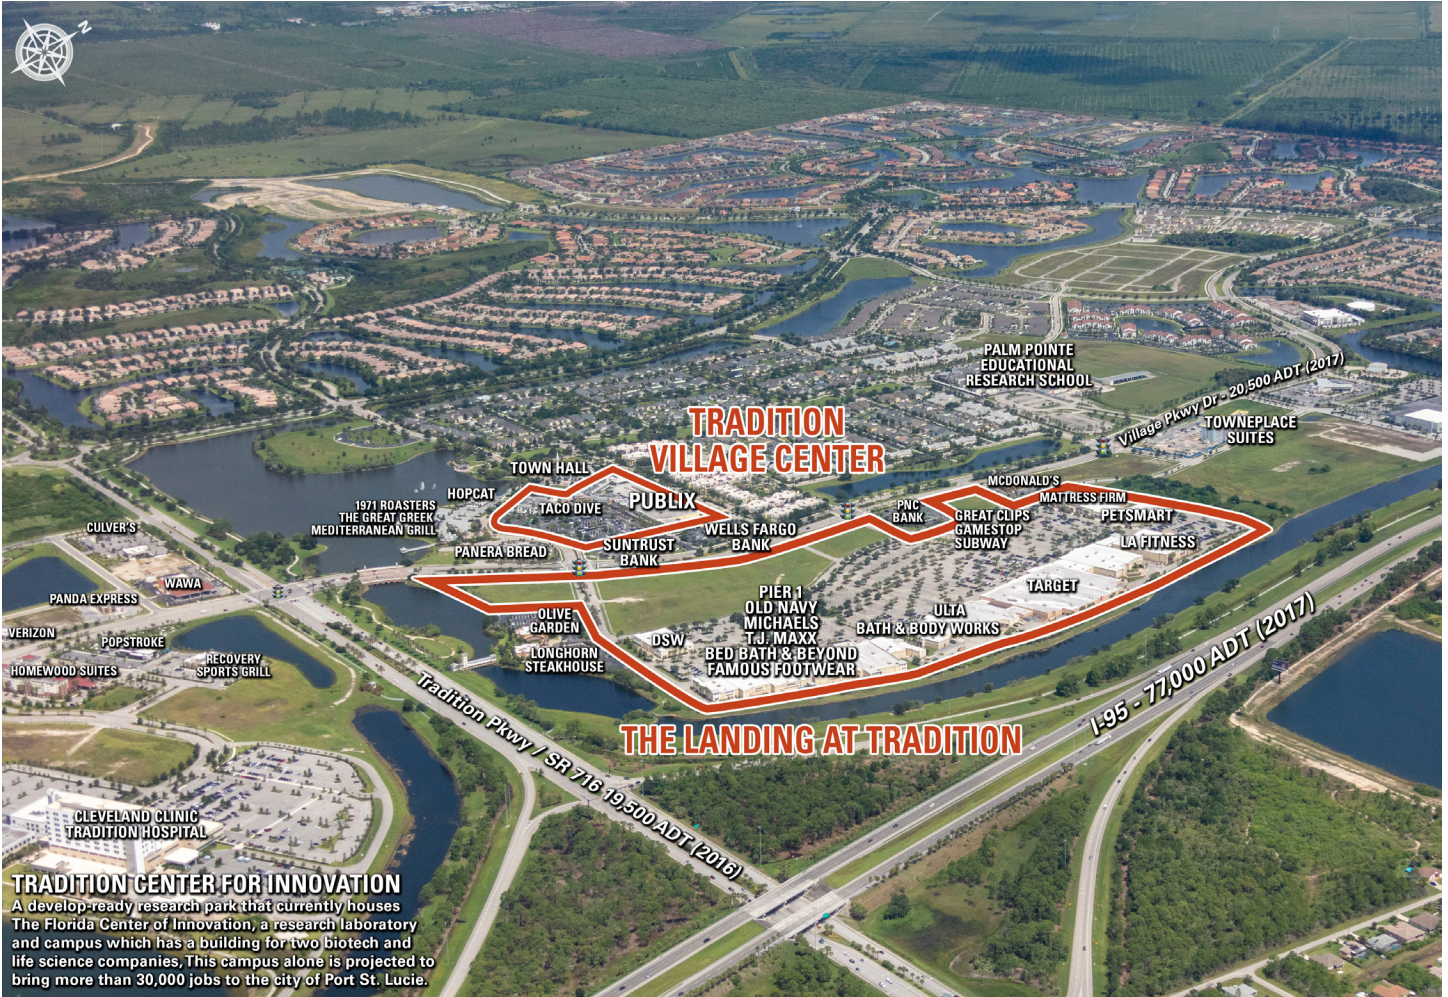

TRADITION VILLAGE CENTER

10824 Southwest Village Parkway
Port Saint Lucie, FL 34987

TRADITION CENTER FOR INNOVATION
A develop-ready research park that currently houses The Florida Center of Innovation, a research laboratory and campus which has a building for two biotech and life science companies. This campus alone is projected to bring more than 30,000 jobs to the city of Port St. Lucie.

- Tradition Village Center is a Publix-anchored center located on the NW corner of Tradition Parkway and SW Village Parkway in Port St. Lucie, Florida.
- Tradition is a master-planned community that opened in 2003. It spans 8,300 acres and is a mixed-use development with residences, recreation, and retail as well as a new medical center and charter school.