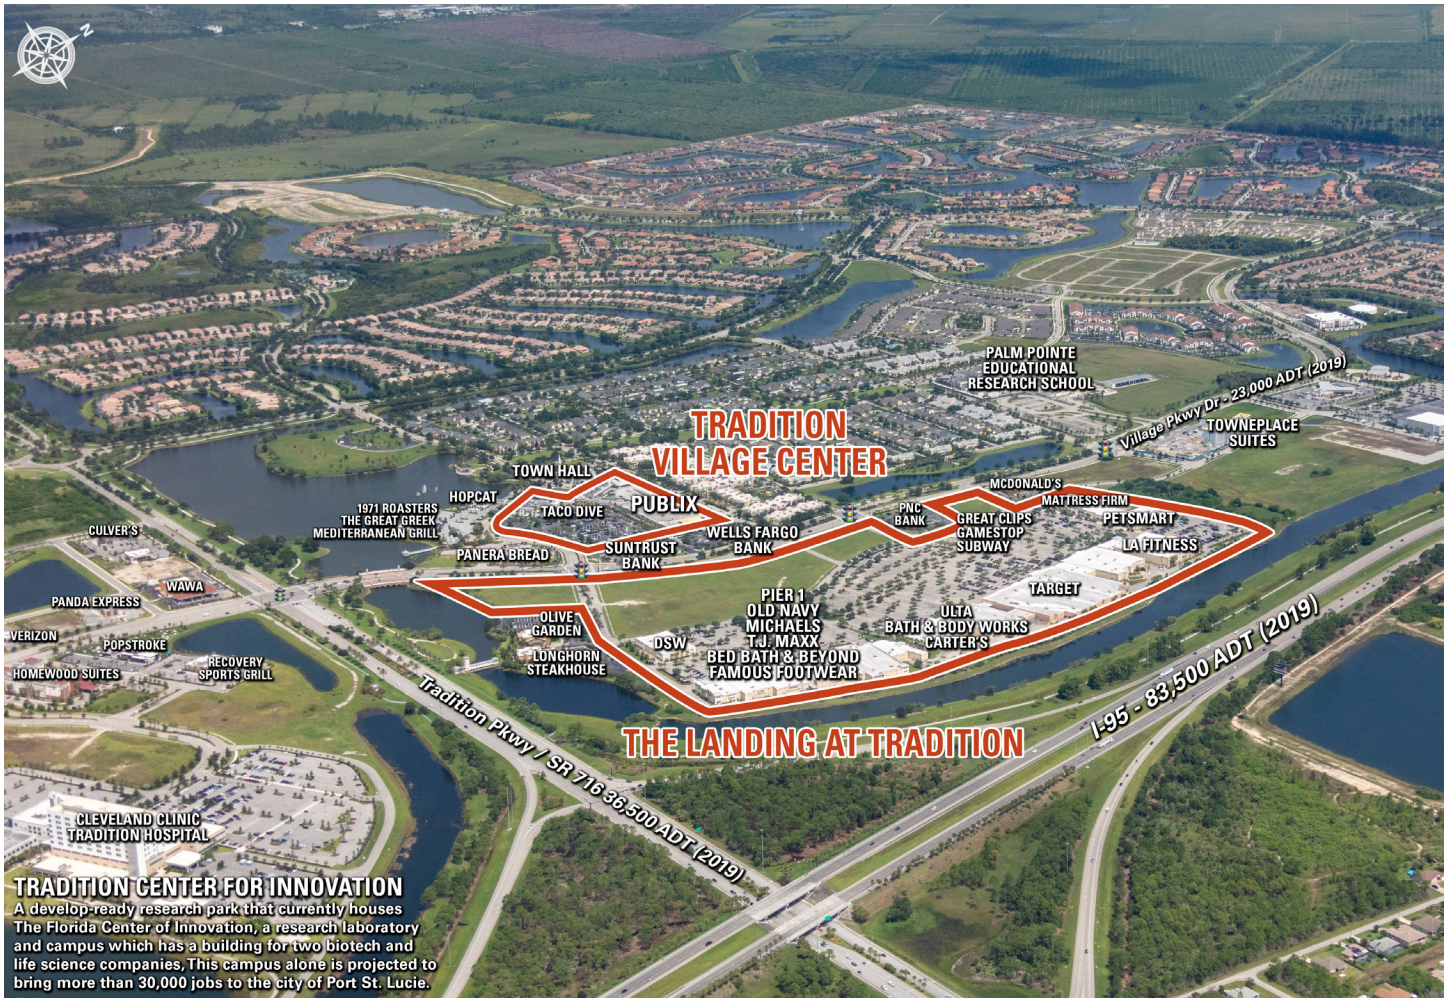

TRADITION VILLAGE CENTER

10824 Southwest Village Parkway
Port Saint Lucie, FL 34987

- Tradition Village Center is a Publix-anchored center located on the NW corner of Tradition Parkway and SW Village Parkway in Port St. Lucie, Florida.
- Tradition is a master-planned community that opened in 2003. It spans 8,300 acres and is a mixed-use development with residences, recreation, and retail as well as a new medical center and charter school.

	3 Mile	5 Mile	7 Mile
2019 Estimated Population	37,183	95,823	161,241
2024 Projected Population	45,653	114,319	189,007
2019 Estimated Households	13,301	34,957	58,681
Average Household Income	\$80,999	\$73,093	\$71,099