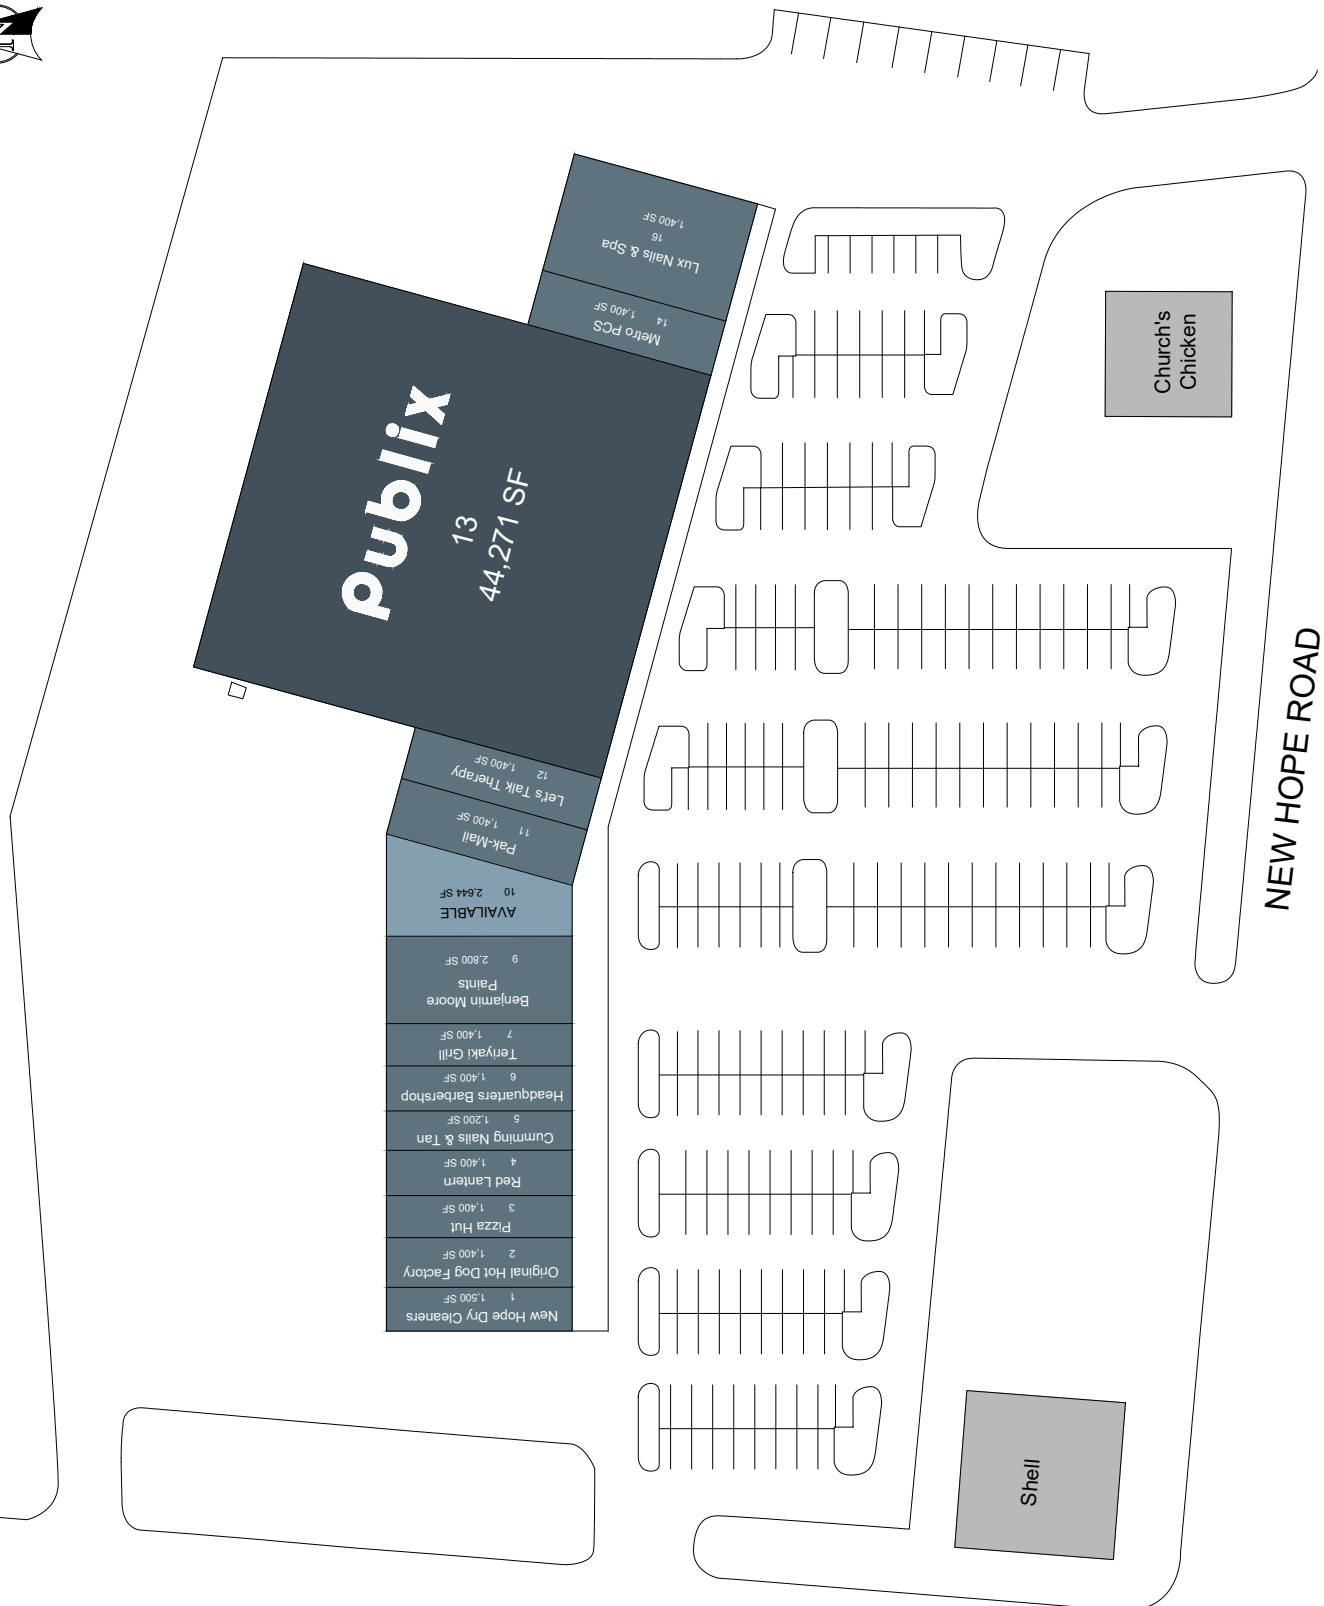

KRG
LISTED
NYSE

VILLAGE SHOPPES AT SIMONTON

930 New Hope Road | Lawrenceville, GA 30045

16	Lux Nails & Spa	1,400 SF
14	Metro PCS	1,400 SF
13	Publix	44,271 SF
12	Let's Talk Therapy	1,400 SF
11	Pak-Mall	1,400 SF
10	AVAILABLE	2,644 SF
9	Benjamin Moore Paints	2,800 SF
7	Teriyaki Grill	1,400 SF
6	Headquarters Barbershop	1,400 SF
5	Cumming Nails & Tan	1,200 SF
4	Red Lantern	1,400 SF
3	Pizza Hut	1,400 SF
2	Original Hot Dog Factory	1,400 SF
1	New Hope Dry Cleaners	1,500 SF