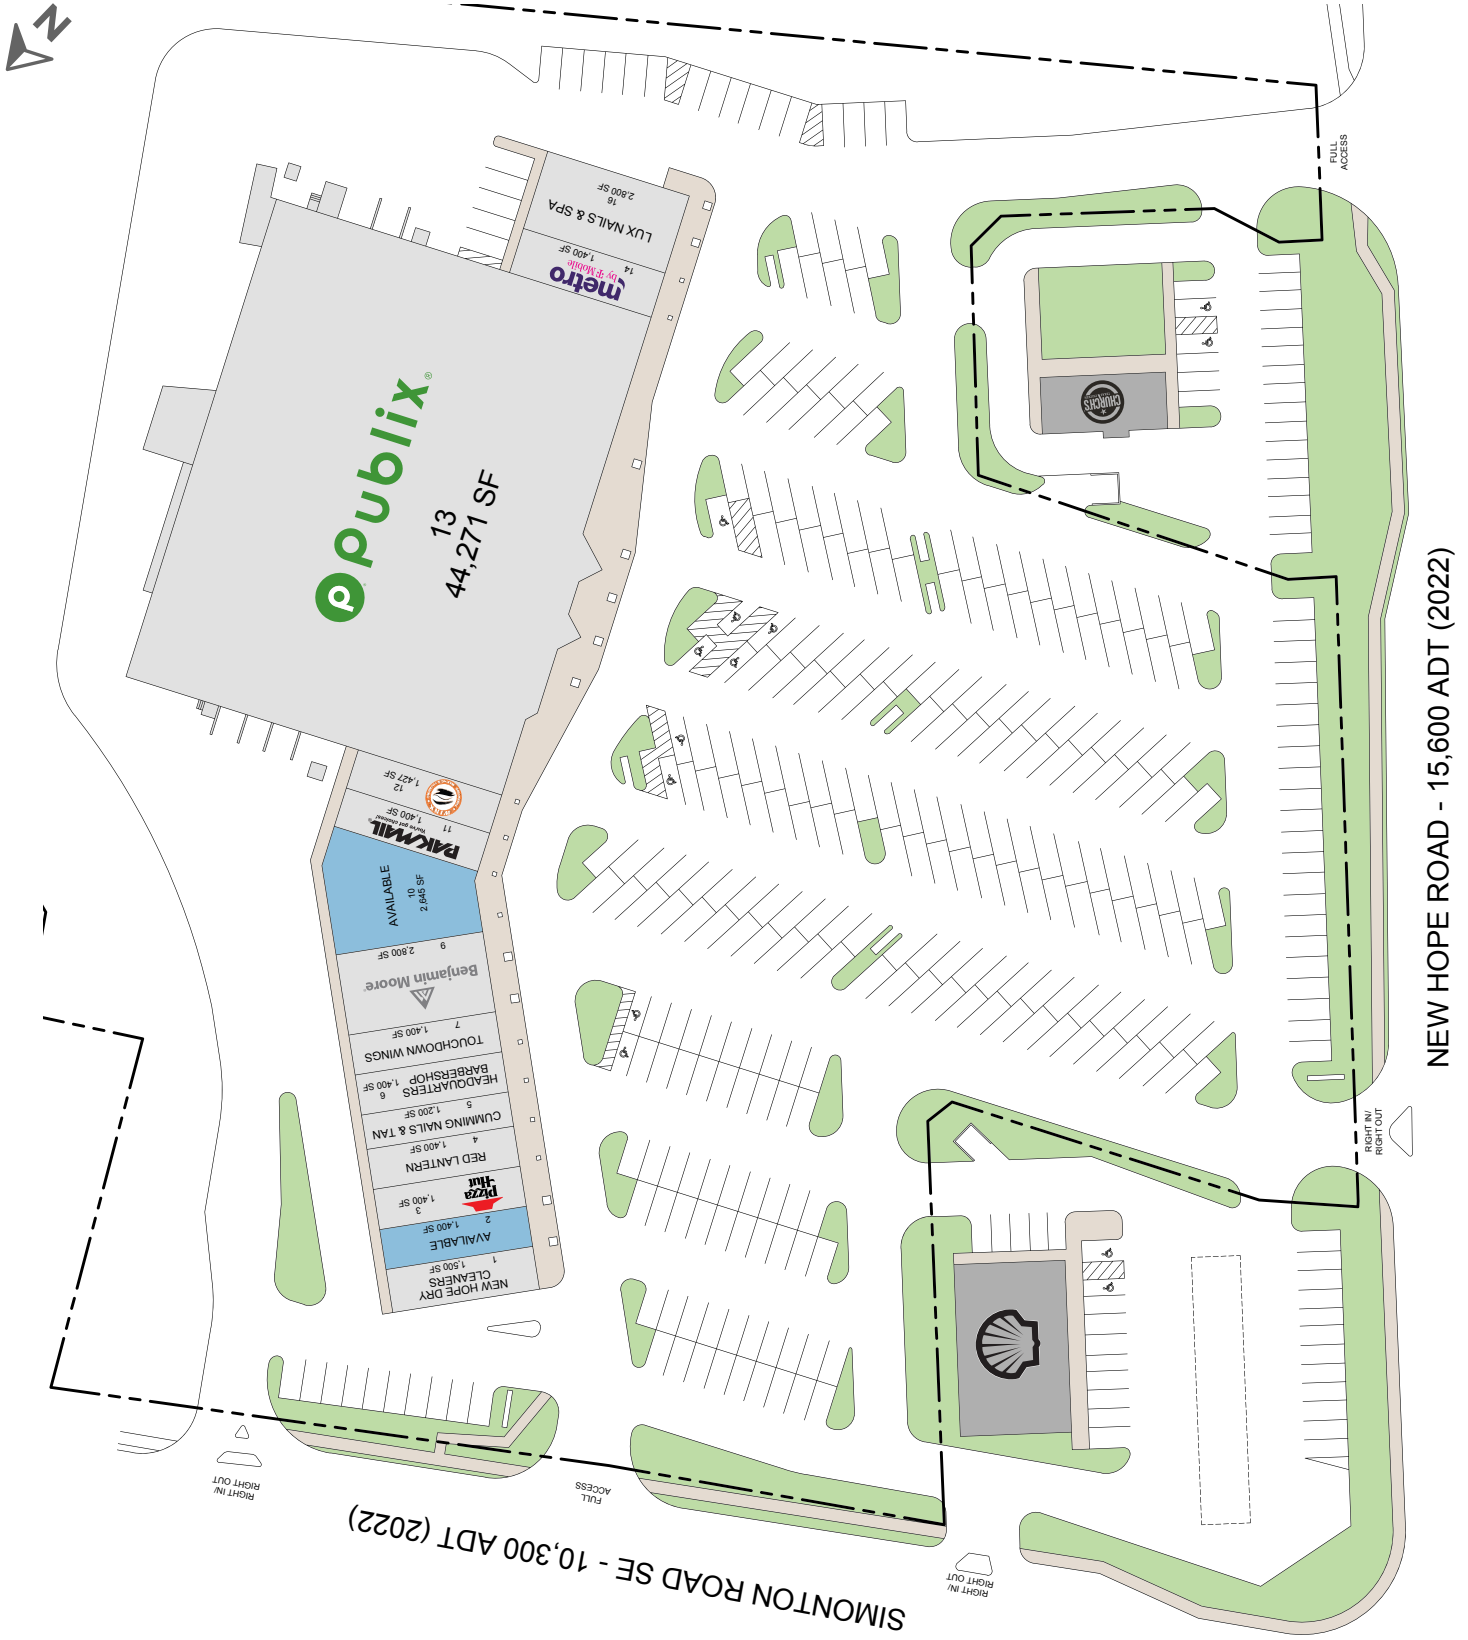

VILLAGE SHOPPES AT SIMONTON

930 New Hope Road | Lawrenceville, GA 30045

317-577-5600 kiterealty.com

KRG
LISTED
NYSE