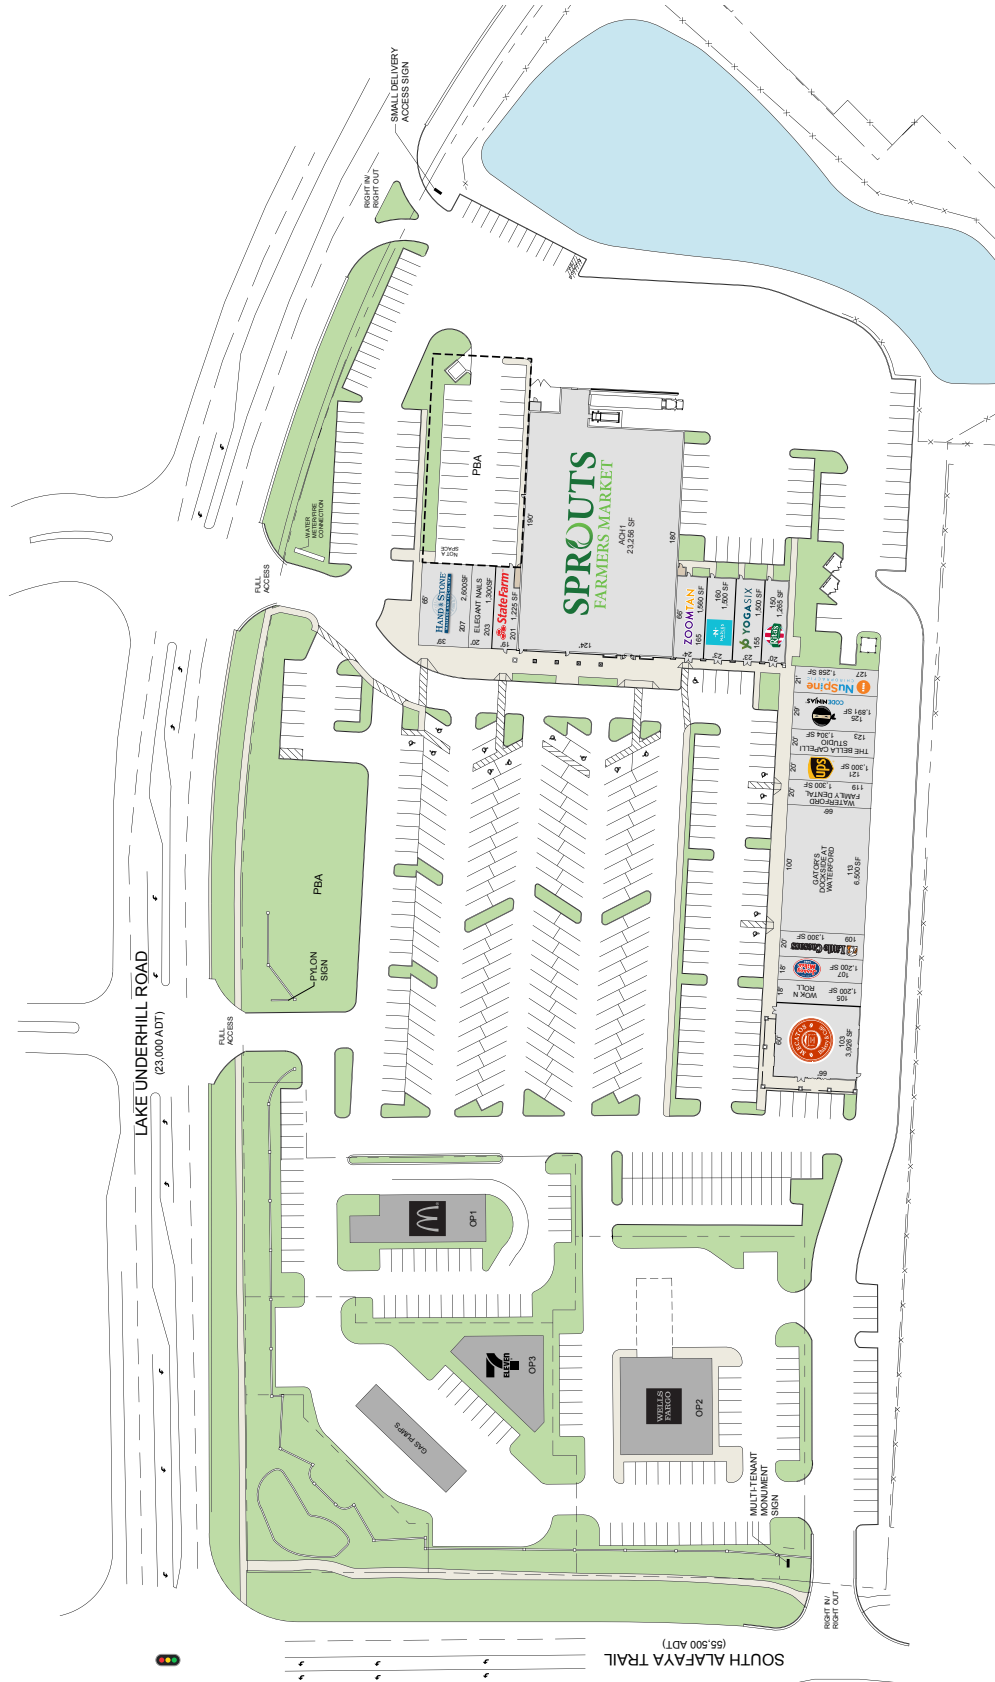

WATERFORD LAKES VILLAGE

12500 Lake Underhill Road | Orlando, FL 32828

317-577-5600 kiterealty.com

KRG
LISTED
NYSE