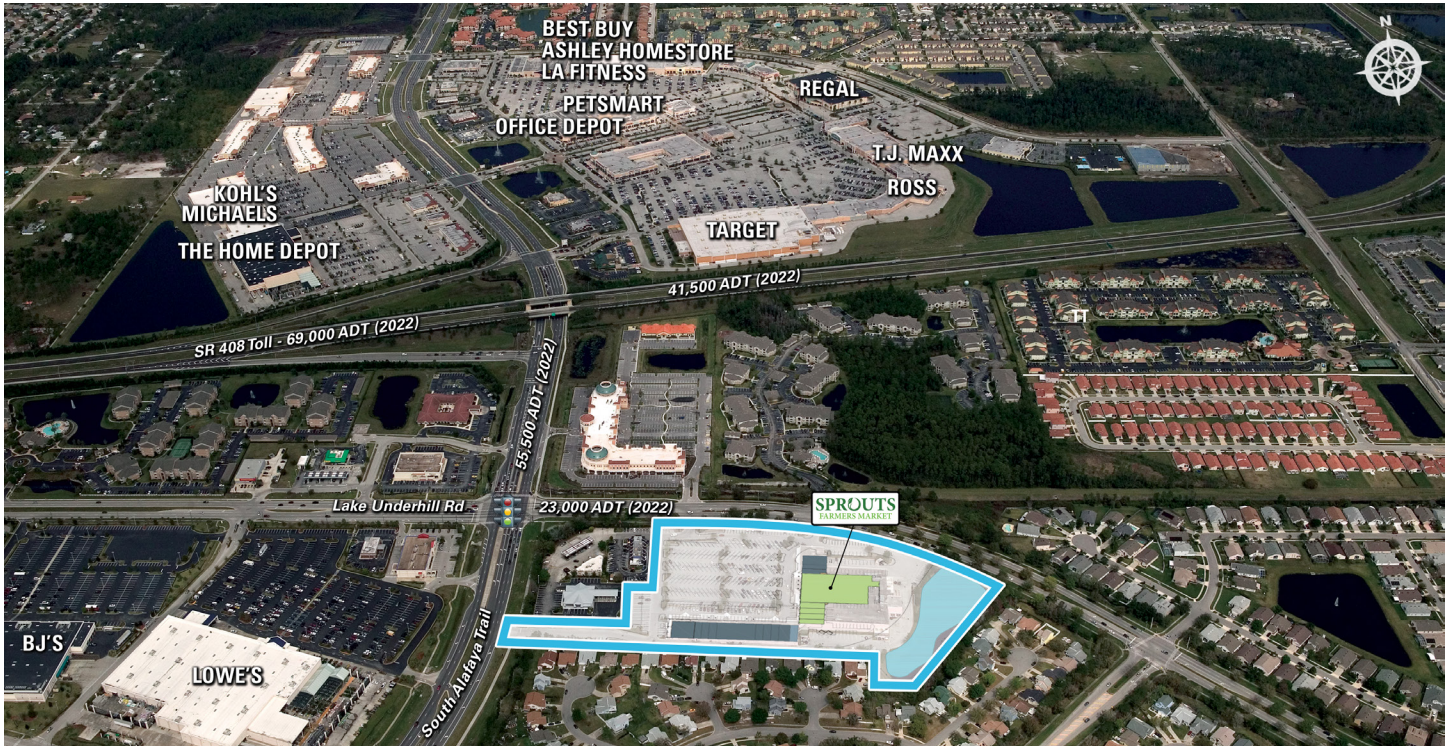

WATERFORD LAKES VILLAGE

12500 Lake Underhill Road | Orlando, FL 32828

Waterford Lakes Village

MSA: Orlando, FL | GLA: 55,385

Neighborhood shopping center located on South Alafaya Trail in Orlando, FL. The center is adjacent to several upper middle class neighborhoods and the Lockheed Martin corporate offices employing 7,000. Waterford Lakes Village is anchored by Sprouts.