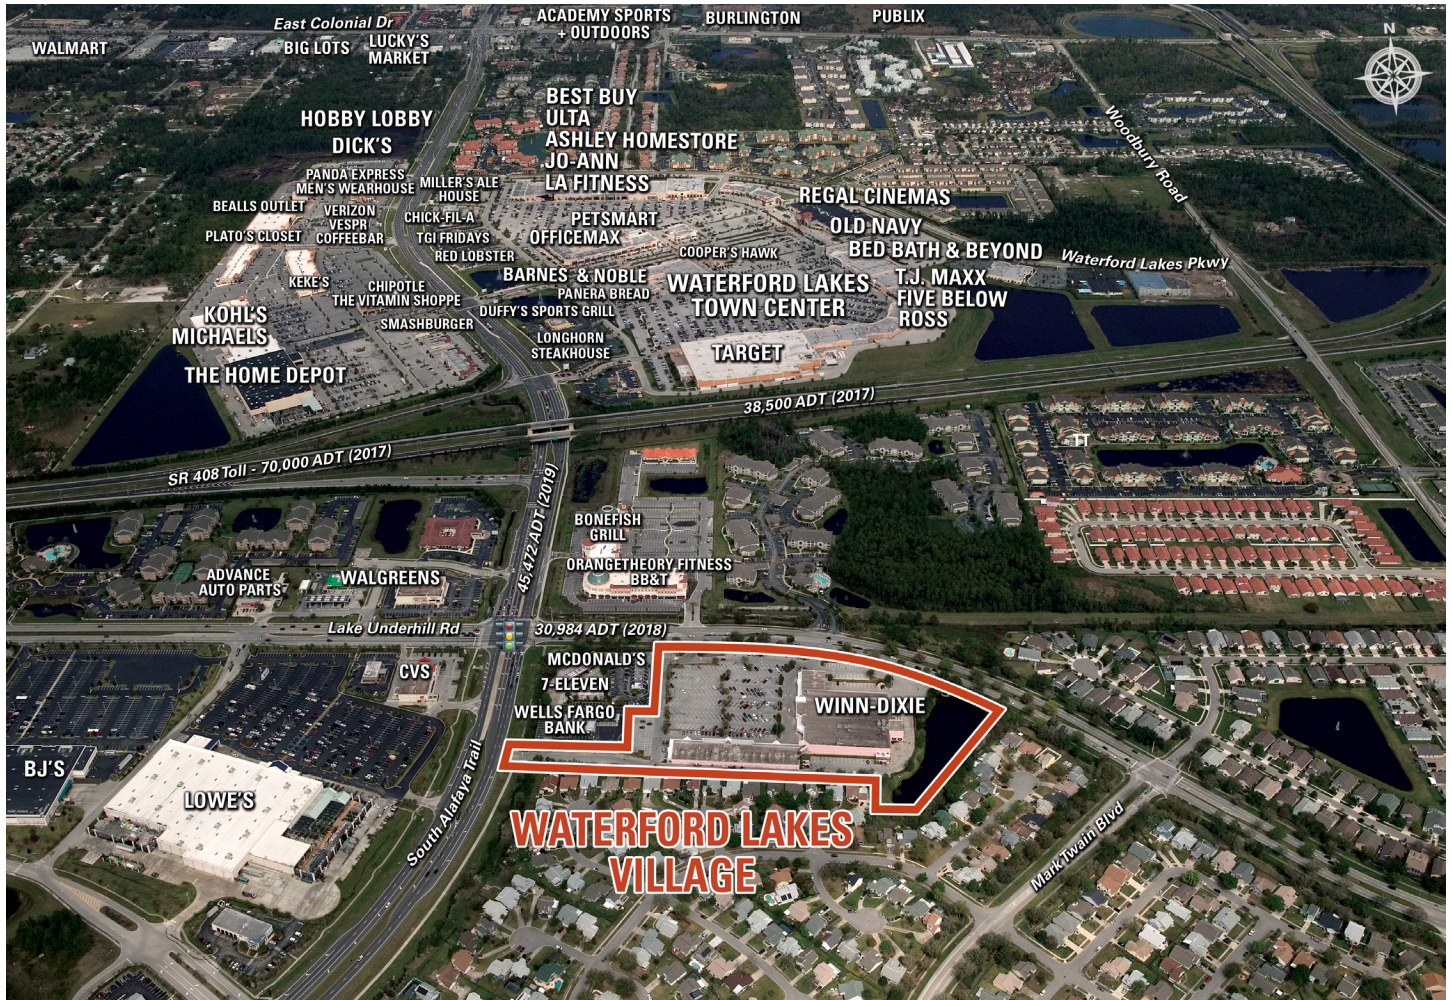

WATERFORD LAKES VILLAGE

12500 Lake Underhill Road
Orlando, FL 32828

- Waterford Lakes is anchored by Winn Dixie and located at South Alafaya Trail and Lake Underhill Road in east Orlando, Florida.
- Lockheed Martin's Missions Systems & Training campus is just a half mile east of Waterford Lakes and employs 7,400.
- The University of Central Florida's (UCF) main campus is within 3 miles of Waterford Lakes Village. As the nation's largest university public university, UCF has over 55,000 students and employs more than 10,000 people.

	3 Mile	5 Mile	7 Mile
2019 Estimated Population	99,012	207,894	352,792
2024 Projected Population	105,638	220,365	373,722
2019 Estimated Households	33,926	69,663	124,409
Average Household Income	\$71,261	\$73,461	\$70,381