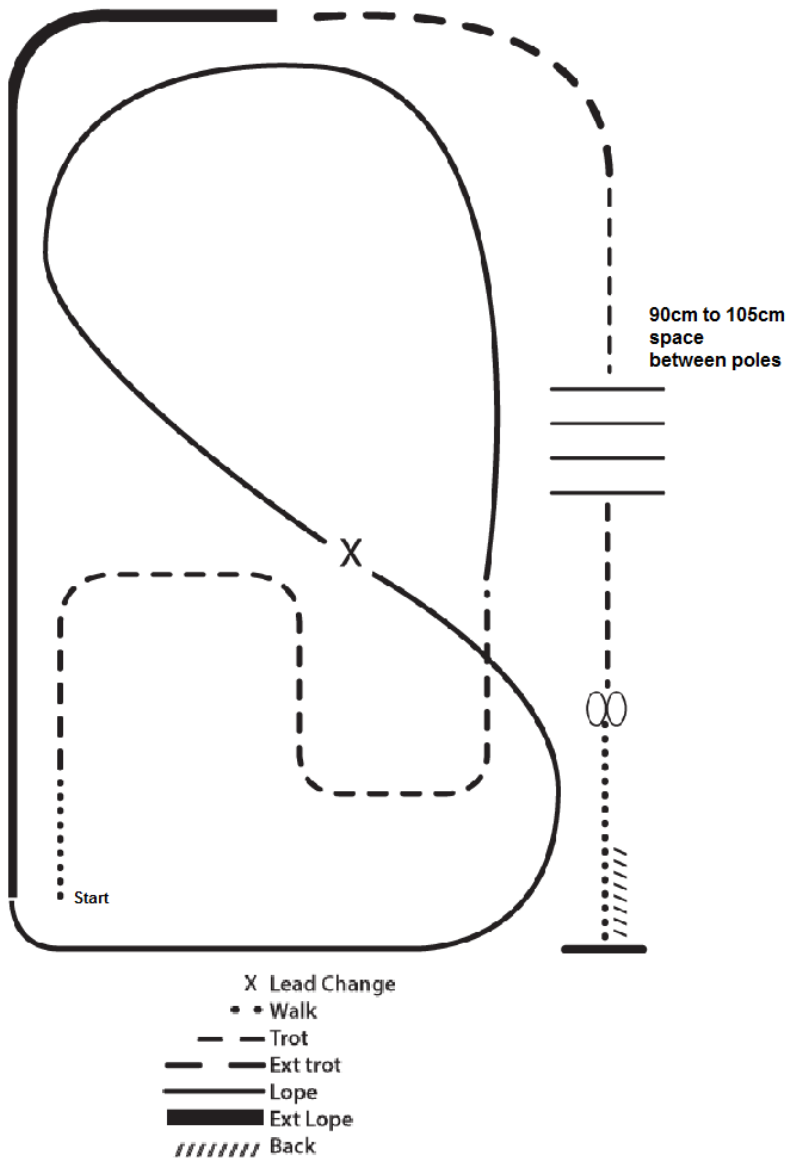

Ranch Riding Pattern 4

1. Walk
2. Trot serpentine
3. Lope left lead around the end of the arena and then diagonally across the arena
4. Change leads (simple or flying) and
5. Lope on the right lead around end of arena
6. Extend lope on the straight away and around corner to the centre of the arena
7. Extend jog around corner of arena
8. Collect to a trot
9. Trot over poles
10. Stop, do 360 turn each direction (either direction first)
11. Walk, stop and back