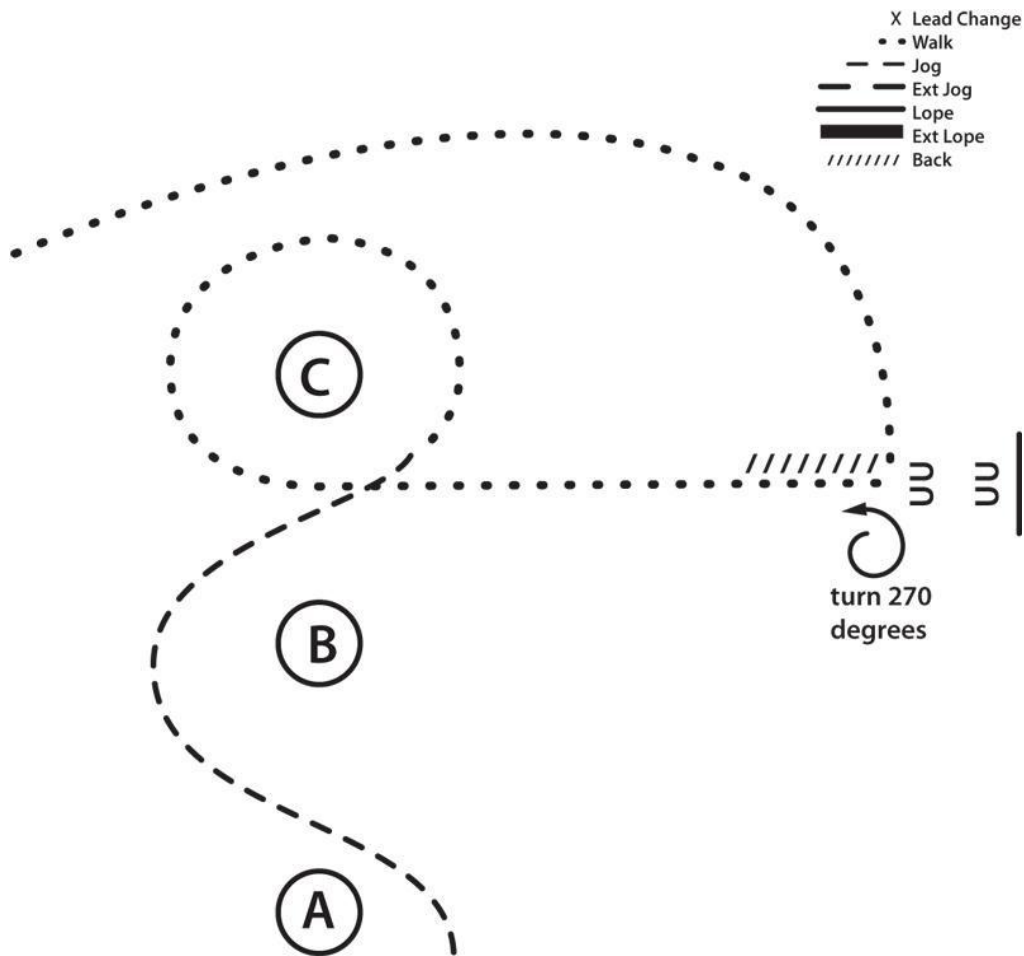

RWD Showmanship Pattern 3

1. Be ready at A, when acknowledged; trot from A, around B and to C
2. Walk a tight circle around C. Walk on to judge.
3. Stop and set for inspection.
4. When dismissed, back one horse length.
5. Perform a 270 degree turn and walk away. Follow instructions of ring steward