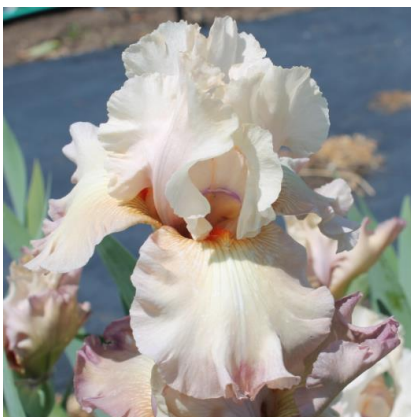

**Claudia Barton**

**Edna's Hour**

**Eye For Style**

FASHION ALERT	EM	Oyster Standards with Violet Falls.
FAVOURITE PAST TIME	ML	Pink Standards with Yellow Falls with Pink Veins.
FIGURE HEAD	EML	Oxblood Standards with Light Yellow on Falls.
FINAL EPISODE	L	Lemon, Buff and Gold with Violet. Vigorous.
FIRESIDE GLOW	ML	Intense orange. Tall. Rich.
FIRST REUNION	ML	Pink and Lavender with Honey Shoulders. Superb.
FLORENTINE SILK	ML	Peach Standards with Medium Violet Falls.
FONDATION VAN GOGH	M	Creamy Apricot with Darker Falls. Vigorous.
FOOL NUMBER ONE	ML	Bright Yellow Standards with Burgundy Falls.
FREE RIDE	ML	White Standards with Wisteria Blue Marking on Outer Falls.
FRILL OF IT ALL	ML	Pastel Lavender Standards with deepening Violet Falls.
FRILLED TO BITS	M	Lemon Yellow with White on Falls.
FRIMOUSSE	ML	Apricot Standards with Raspberry Falls.
GATES FROM ROME	ML	Champagne Standards with dark Burgundy Violet Falls.
GAZE	EM	Lemon Standards with Violets Falls.
GIRL THING	EM	Champagne and Lavender washed with Pink. Floral Art.
GOING MY WAY	M	White Ground with Purple Rims.
GOING SHOPPING	ML	Pink and Ruffled.
GOLDEN PANTHER	M	Gold overlaid Bronze.
GONE FISSION	ML	Burgundy with a lighter edge. Large flowers.
GOODNIGHT MOON	M	Beautiful Lemon. Large flowers.
GOT THE BLUES	ML	Silver Blue with Violet Red on Falls. Ruffled.
HAND SHAKE	M	Lavender and White. Lovely markings. Vigorous.
HAUT LES VOILES	ML	Light Butter Yellow Standards with Light Blue Lavender Falls.
HEAD OVER HEELS	EML	White and Ruffled with Pink Beards.
HOLD EVERYTHING	M	Light Yellow Standards with Bright Yellow Falls. Ruffled.
HOLY COW	EM	Dark Cherry Wine Standards with Burgundy Falls.
HONEY DRIPPER	EM	Butterscotch Apricot Standards with Red Burgundy Falls.
HONEY HOUSE	ML	Lemon and Honeyed Tan. Ruffled. Laced.
HONKY TONK BLUES	M	Blue Violet with a Lighter edge. Dykes Medal.
HOT DANISH	M	Yellow Standards with Yellow Falls with Brown Edging.
HUNTER VALLEY	ML	Red Tan Standards with White Lines around the Beard.
I GOTTA FEELING	EM	White with Purple Falls. Ruffled.
ICE CONFECTION	ML	Light Blue Standards and Falls with Silver in the Centre.
IMOGEN PAIGE	ML	Blue Violet Standards with darker Falls.
IN THE BUSH	EM	Purple Standards and Falls.
IN THE MOOD	ML	Mid Pink. Very Ruffled. Vigorous.