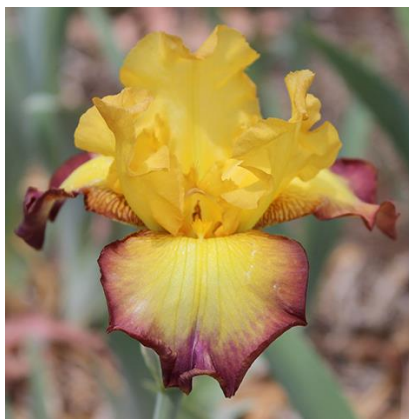

**Katarina**

**Lena Baker**

**Mary X**

MORNING MOOD	EM	Orange Standards with Burgundy edging on White Falls.
MY FRIEND JOYCE	EML	Blue Standards and White Falls with Blue edging.
MYSTERIOUS WAYS	M	Yellow Standards with Oyster White Fall, Yellow edging.
MYTHOLOGY	ML	Dark Grey Violet Blue Standards, Violet Falls.
NAVY BLUES	E	Dark Navy Blue. Ruffled. Lots of flowers.
NEON BLUE	EM	Sky Blue with veining Falls.
NEUTRON DANCE	EML	Pure White Standards with Rich Butter Bold Falls.
NEW CENTURY	M	Purple and Blue Blend.
NEW CHALLENGE	ML	Royal Purple of Very Good Form.
NOBLE DRAGON	ML	Orange with Burgundy Falls. Ruffled.
OH JAMES	EML	Vibrant Orange. Tall. Ruffled. Vibrant.
ORANGE FLIRT	M	Deep Orange. Ruffled. Vigorous.
ORANGE SHOW	ML	Pastel Orange. Laced.
OUT TO LUNCH	EM	White Standards with Beige Yellow Falls
OVER ALASKA	EM	White Standards with a Blue wash. Dark Blue Falls.
OVERJOYED	M	Oyster White Standards with Lemon Falls.
PACIFIC MIST	ML	Wisteria Blue. Ruffled. Large flowers.
PAINTED FLUTES	EML	Bright Violet Standards with Deep Violet Falls.
PAMPER ME	ML	White Standards with Lilac Mauve Falls.
PARIS OPERA	EM	Mauve, Violet and Lilac. Bright.
PEACE AND HARMONY	EML	Violet. Tall. Vigorous. Classic.
PEACE TIME	ML	Silvery Lavender and Deeper Lavender Falls. Gentle.
PEACH BISQUE	ML	Creamy Peach. Ruffled.
PEACH FLOAT	ML	Peach Pink with White on Falls. Ruffled.
PEBBLE FRESH	EM	Lavender Mauve Darker on Falls. Vigorous.
PERSIAN WINGS	M	Smokey Pink. Large Ruffled Flower.
PETER'S VIRGINIA	M	Black Standards and Falls.
PHARAOH'S SPIRIT	EM	Apricot Bisque with Lilac Rose and Cream Falls, edged Plum. Tall.
POP MUSIC	EM	White Standards with light Violet and White Speckled Falls.
POSTER GIRL	EM	Apricot Standards with Rose Falls and a Violet edge.
POT BLACK	EM	Dark Purple Black Standards with Black Falls.
POWER POINT	ML	Soft Lavender Lilac Falls with Brushed Pink Falls. Deep Purple Base.
PROSPEROUS VOYAGE	EM	Two Toned Gold. Vigorous. Ruffled.
QUALIFIED	ML	An Apricot Peach of Great Quality.
QUASAR	M	Very Bright and Rich Gold.
QUEEN OF ELEGANCE	EM	Light Blue with lighter Falls. Ruffled.
QUEEN OF HEARTS	M	Pink Standards with White Falls with Buff Pink Shoulders. Laced.
QUEEN'S COACH	L	Large Gold Flowers. Very Regal.
QUITE THE REVERSE	ML	Medium Blue Violet Standards with Light Violet Falls.