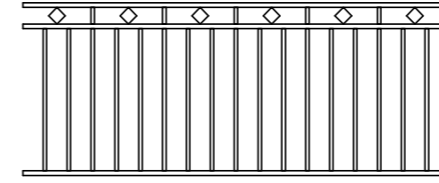

CC FLAT TOP

Top Rail 38x25 RHS
Uprights 19x19 SHS
Bottom Rail 38x25 RHS

CC SLAT

Bread Loaf
50x10 Slat Uprights
Bottom Rail 38x25 RHS

CC RING TOP

Top Rail 75x40 uni
Mid Rail 38x25 RHS
Uprights 16mm Round
Bottom Rail 38x25 RHS

CC DIAMOND TOP

Top Rail 50x25 RHS
Mid Rail 38x25 RHS
Uprights 19x19 SHS
Bottom Rail 38x25 RHS

CC DUAL RAIL

Top Rail 65x35 RHS
Mid Rail 38x25 RHS
Uprights 19x19 SHS
Bottom Rail 38x25 RHS

CC FRAMED GLASS

Top Rail 50mm Round S/S Tube
Posts 50mm Round S/S Tube
S/S Glass Clamps
Glass

CC CROSS RAIL

Top Rail 38x25 RHS
Mid Rail 38x25 RHS
Uprights 19x19 SHS
Bottom Rail 38x25 RHS

CC DOUBLE SLAT

Top Rail 65x35 RHS
Mid Rail 38x25 RHS
50x10 Slat Uprights
Bottom Rail 38x25 RHS

CC DOUBLE SCROLL