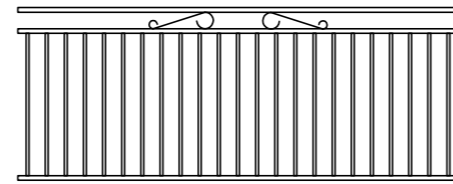

CC FLAT TOP

Top Rail 38x25 RHS
Uprights 19x19 SHS
Bottom Rail 38x25 RHS

CC SLAT

Bread Loaf
50x10 Slat Uprights
Bottom Rail 38x25 RHS

CC RING TOP

Top Rail 75x40 uni
Mid Rail 38x25 RHS
Uprights 16mm Round
Bottom Rail 38x25 RHS

CC DIAMOND TOP

Top Rail 50x25 RHS
Mid Rail 38x25 RHS
Uprights 19x19 SHS
Bottom Rail 38x25 RHS

CC DUAL RAIL

Top Rail 65x35 RHS
Mid Rail 38x25 RHS
Uprights 19x19 SHS
Bottom Rail 38x25 RHS

CC FRAMED GLASS

Top Rail 50mm Round S/S Tube
Posts 50mm Round S/S Tube
S/S Glass Clamps
Glass

CC CROSS RAIL

Top Rail 38x25 RHS
Mid Rail 38x25 RHS
Uprights 19x19 SHS
Bottom Rail 38x25 RHS

CC DOUBLE SLAT

Top Rail 65x35 RHS
Mid Rail 38x25 RHS
50x10 Slat Uprights
Bottom Rail 38x25 RHS

CC DOUBLE SCROLL