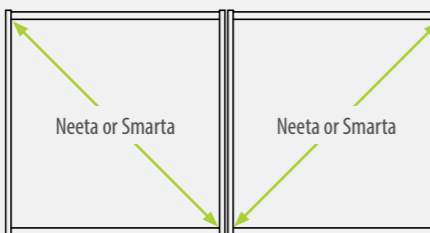

CC ARCHED SPEAR

Gate Sides 40x40 SHS
Uprights 19x19mm SHS
Rails 38x25mm RHS

CC HORIZONTAL SLAT

Horizontal Slats
50x10 RHS
Rails 38x25mm RHS

CC ARCHED SLAT

Gate Sides 40x40 SHS
Vertical Slats 50x10 RHS
Rails 38x25mm RHS

CC HI/LO SPEAR

Gate Sides 40x40 SHS
Uprights 16mm Round
Rails 38x25mm RHS

CC CENTRE SCROLL

Gate Sides 40x40 SHS
Uprights 19x19mm SHS
Rails 38x25mm RHS

CC SECURITY SPEAR

Gate Sides 40x40 SHS
Uprights 19x19mm SHS
Rails 38x25mm RHS

CC CENTRE RING

Gate Sides 40x40 SHS
Uprights 19x19mm SHS
Rails 38x25mm RHS

CC COLORBOND

Neeta or Smarta

CC BOX TOP

Gate Sides 40x40 SHS
Uprights 16mm Round
Rails 38x25mm RHS

CC FLAT TOP

Gate Sides 40x40 SHS
Uprights 16mm Round
Rails 38x25mm RHS