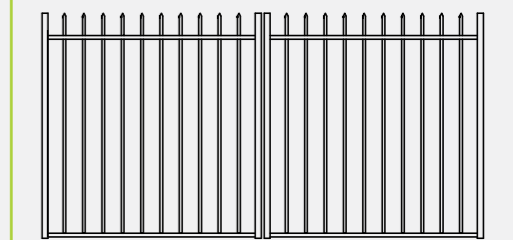

CC HORIZONTAL STAINLESS CABLES

Top Rail 75x40 uni
3.2 S/S Cables
50x5 Flat Bar Droppers
Posts 90x90 SHS

GATE OPTIONS

All Gates can be built as a single walk through or a slider.
All Gates can be built to any width and height

CC ARCHED SPEAR

Gate Sides 40x40 SHS
Uprights 19x19mm SHS
Rails 38x25mm RHS

CC HORIZONTAL SLAT

Horizontal Slats
50x10 RHS
Rails 38x25mm RHS

CC ARCHED SLAT

Gate Sides 40x40 SHS
Vertical Slats 50x10 RHS
Rails 38x25mm RHS

CC HI/LO SPEAR

Gate Sides 40x40 SHS
Uprights 16mm Round
Rails 38x25mm RHS

CC CENTRE SCROLL

Gate Sides 40x40 SHS
Uprights 19x19mm SHS
Rails 38x25mm RHS

CC SECURITY SPEAR

Gate Sides 40x40 SHS
Uprights 19x19mm SHS
Rails 38x25mm RHS