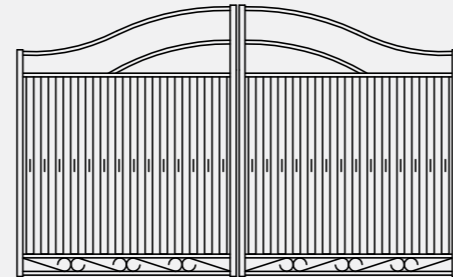

Top Rail 50x25 RHS
Mid Rail 38x25 RHS
Uprights 16mm Round
Bottom Rail 38x25 RHS

CC SOLID SCROLL

Top Rail 50x25 RHS
Mid Rail 38x25 RHS
Uprights 16mm Round
Bottom Rail 38x25 RHS

CC HORIZONTAL RAIL

Top Rail 65x35 RHS
Uprights 38x25 RHS
Horizontals 19x19 SHS
Bottom Rail 25x50 RHS

CC HORIZONTAL STAINLESS CABLES

Top Rail 75x40 uni
3.2 S/S Cables
50x5 Flat Bar Droppers
Posts 90x90 SHS

GATE OPTIONS

All Gates can be built as a single walk through or a slider.
All Gates can be built to any width and height

CC ARCHED SPEAR

Gate Sides 40x40 SHS
Uprights 19x19mm SHS
Rails 38x25mm RHS

CC HORIZONTAL SLAT

Horizontal Slats
50x10 RHS
Rails 38x25mm RHS

CC ARCHED SLAT

Gate Sides 40x40 SHS
Vertical Slats 50x10 RHS
Rails 38x25mm RHS