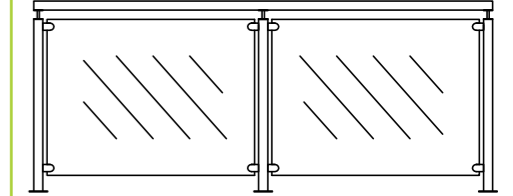

CC FLAT TOP

Top Rail 38x25 RHS
Uprights 19x19 SHS
Bottom Rail 38x25 RHS

CC SLAT

Bread Loaf
50x10 Slat Uprights
Bottom Rail 38x25 RHS

CC RING TOP

Top Rail 75x40 uni
Mid Rail 38x25 RHS
Uprights 16mm Round
Bottom Rail 38x25 RHS

CC DIAMOND TOP

Top Rail 50x25 RHS
Mid Rail 38x25 RHS
Uprights 19x19 SHS
Bottom Rail 38x25 RHS

CC DUAL RAIL

Top Rail 65x35 RHS
Mid Rail 38x25 RHS
Uprights 19x19 SHS
Bottom Rail 38x25 RHS

CC FRAMED GLASS

Top Rail 50mm Round S/S Tube
Posts 50mm Round S/S Tube
S/S Glass Clamps
Glass