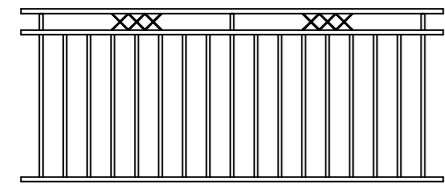

CC FLAT TOP

Top Rail 38x25 RHS
Uprights 19x19 SHS
Bottom Rail 38x25 RHS

CC SLAT

Bread Loaf
50x10 Slat Uprights
Bottom Rail 38x25 RHS

CC RING TOP

Top Rail 75x40 uni
Mid Rail 38x25 RHS
Uprights 16mm Round
Bottom Rail 38x25 RHS

CC DIAMOND TOP

Top Rail 50x25 RHS
Mid Rail 38x25 RHS
Uprights 19x19 SHS
Bottom Rail 38x25 RHS

CC DUAL RAIL

Top Rail 65x35 RHS
Mid Rail 38x25 RHS
Uprights 19x19 SHS
Bottom Rail 38x25 RHS

CC FRAMED GLASS

Top Rail 50mm Round S/S Tube
Posts 50mm Round S/S Tube
S/S Glass Clamps
Glass

CC CROSS RAIL

Top Rail 38x25 RHS
Mid Rail 38x25 RHS
Uprights 19x19 SHS
Bottom Rail 38x25 RHS

CC DOUBLE SLAT

Top Rail 65x35 RHS
Mid Rail 38x25 RHS
50x10 Slat Uprights
Bottom Rail 38x25 RHS

CC DOUBLE SCROLL

Top Rail 50x25 RHS
Mid Rail 38x25 RHS
Uprights 16mm Round
Bottom Rail 38x25 RHS

CC SOLID SCROLL

Top Rail 50x25 RHS
Mid Rail 38x25 RHS
Uprights 16mm Round
Bottom Rail 38x25 RHS

CC HORIZONTAL RAIL

Top Rail 65x35 RHS
Uprights 38x25 RHS
Horizontals 19x19 SHS
Bottom Rail 25x50 RHS