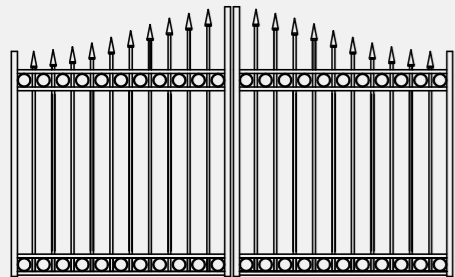

CC DIAMOND TOP

Top Rail 50x25 RHS
Mid Rail 38x25 RHS
Uprights 19x19 SHS
Bottom Rail 38x25 RHS

CC DUAL RAIL

Top Rail 65x35 RHS
Mid Rail 38x25 RHS
Uprights 19x19 SHS
Bottom Rail 38x25 RHS

CC FRAMED GLASS

Top Rail 50mm Round S/S Tube
Posts 50mm Round S/S Tube
S/S Glass Clamps
Glass

Top Rail 50x25 RHS
Mid Rail 38x25 RHS
Uprights 16mm Round
Bottom Rail 38x25 RHS

CC SOLID SCROLL

Top Rail 50x25 RHS
Mid Rail 38x25 RHS
Uprights 16mm Round
Bottom Rail 38x25 RHS

CC HORIZONTAL RAIL

Top Rail 65x35 RHS
Uprights 38x25 RHS
Horizontals 19x19 SHS
Bottom Rail 25x50 RHS

CC HORIZONTAL STAINLESS CABLES

Top Rail 75x40 uni
3.2 S/S Cables
50x5 Flat Bar Droppers
Posts 90x90 SHS

GATE OPTIONS

All Gates can be built as a single walk through or a slider.
All Gates can be built to any width and height

CC ARCHED SPEAR

Gate Sides 40x40 SHS
Uprights 19x19mm SHS
Rails 38x25mm RHS

CC HORIZONTAL SLAT

Horizontal Slats
50x10 RHS
Rails 38x25mm RHS

CC ARCHED SLAT

Gate Sides 40x40 SHS
Vertical Slats 50x10 RHS
Rails 38x25mm RHS