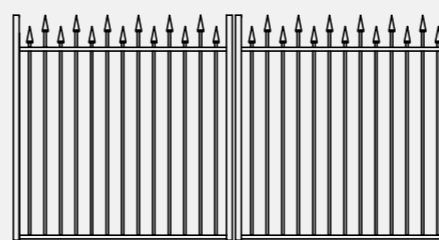

Top Rail 50x25 RHS
Mid Rail 38x25 RHS
Uprights 16mm Round
Bottom Rail 38x25 RHS

CC SOLID SCROLL

Top Rail 50x25 RHS
Mid Rail 38x25 RHS
Uprights 16mm Round
Bottom Rail 38x25 RHS

CC HORIZONTAL RAIL

Top Rail 65x35 RHS
Uprights 38x25 RHS
Horizontals 19x19 SHS
Bottom Rail 25x50 RHS

CC HORIZONTAL STAINLESS CABLES

Top Rail 75x40 uni
3.2 S/S Cables
50x5 Flat Bar Droppers
Posts 90x90 SHS

GATE OPTIONS

All Gates can be built as a single walk through or a slider.
All Gates can be built to any width and height

CC ARCHED SPEAR

Gate Sides 40x40 SHS
Uprights 19x19mm SHS
Rails 38x25mm RHS

CC HORIZONTAL SLAT

Horizontal Slats
50x10 RHS
Rails 38x25mm RHS

CC ARCHED SLAT

Gate Sides 40x40 SHS
Vertical Slats 50x10 RHS
Rails 38x25mm RHS

CC HI/LO SPEAR

Gate Sides 40x40 SHS
Uprights 16mm Round
Rails 38x25mm RHS

CC CENTRE SCROLL

Gate Sides 40x40 SHS
Uprights 19x19mm SHS
Rails 38x25mm RHS

CC SECURITY SPEAR

Gate Sides 40x40 SHS
Uprights 19x19mm SHS
Rails 38x25mm RHS