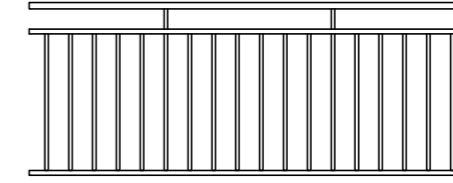

CC FLAT TOP

Top Rail 38x25 RHS
Uprights 19x19 SHS
Bottom Rail 38x25 RHS

CC SLAT

Bread Loaf
50x10 Slat Uprights
Bottom Rail 38x25 RHS

CC RING TOP

Top Rail 75x40 uni
Mid Rail 38x25 RHS
Uprights 16mm Round
Bottom Rail 38x25 RHS

CC DIAMOND TOP

Top Rail 50x25 RHS
Mid Rail 38x25 RHS
Uprights 19x19 SHS
Bottom Rail 38x25 RHS

CC DUAL RAIL

Top Rail 65x35 RHS
Mid Rail 38x25 RHS
Uprights 19x19 SHS
Bottom Rail 38x25 RHS

CC FRAMED GLASS

Top Rail 50mm Round S/S Tube
Posts 50mm Round S/S Tube
S/S Glass Clamps
Glass

CC CROSS RAIL

Top Rail 38x25 RHS
Mid Rail 38x25 RHS
Uprights 19x19 SHS
Bottom Rail 38x25 RHS

CC DOUBLE SLAT

Top Rail 65x35 RHS
Mid Rail 38x25 RHS
50x10 Slat Uprights
Bottom Rail 38x25 RHS

CC DOUBLE SCROLL