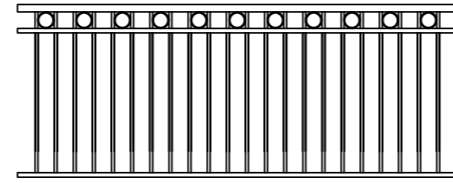

balustrade + fencing

it's all about the finish.

BALUSTRADE OPTIONS

940MM HIGH

NOTE

For all decks 4 Metres above the ground, panel design will need to be discussed. All Balustrade designs can also be raked for stairs

CC FLAT TOP

Top Rail 38x25 RHS
Uprights 19x19 SHS
Bottom Rail 38x25 RHS

CC SLAT

Bread Loaf
50x10 Slat Uprights
Bottom Rail 38x25 RHS

CC RING TOP

Top Rail 75x40 uni
Mid Rail 38x25 RHS
Uprights 16mm Round
Bottom Rail 38x25 RHS

CC DIAMOND TOP

Top Rail 50x25 RHS
Mid Rail 38x25 RHS
Uprights 19x19 SHS
Bottom Rail 38x25 RHS

CC DUAL RAIL

Top Rail 65x35 RHS
Mid Rail 38x25 RHS
Uprights 19x19 SHS
Bottom Rail 38x25 RHS

CC FRAMED GLASS

Top Rail 50mm Round S/S Tube
Posts 50mm Round S/S Tube
S/S Glass Clamps
Glass