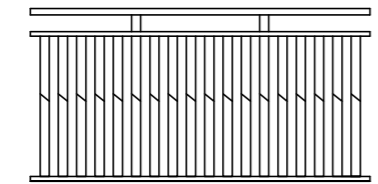

CC FLAT TOP

Top Rail 38x25 RHS
Uprights 19x19 SHS
Bottom Rail 38x25 RHS

CC SLAT

Bread Loaf
50x10 Slat Uprights
Bottom Rail 38x25 RHS

CC RING TOP

Top Rail 75x40 uni
Mid Rail 38x25 RHS
Uprights 16mm Round
Bottom Rail 38x25 RHS

CC DIAMOND TOP

Top Rail 50x25 RHS
Mid Rail 38x25 RHS
Uprights 19x19 SHS
Bottom Rail 38x25 RHS

CC DUAL RAIL

Top Rail 65x35 RHS
Mid Rail 38x25 RHS
Uprights 19x19 SHS
Bottom Rail 38x25 RHS

CC FRAMED GLASS

Top Rail 50mm Round S/S Tube
Posts 50mm Round S/S Tube
S/S Glass Clamps
Glass

CC CROSS RAIL

Top Rail 38x25 RHS
Mid Rail 38x25 RHS
Uprights 19x19 SHS
Bottom Rail 38x25 RHS

CC DOUBLE SLAT

Top Rail 65x35 RHS
Mid Rail 38x25 RHS
50x10 Slat Uprights
Bottom Rail 38x25 RHS

CC DOUBLE SCROLL

Top Rail 50x25 RHS
Mid Rail 38x25 RHS
Uprights 16mm Round
Bottom Rail 38x25 RHS

CC SOLID SCROLL

Top Rail 50x25 RHS
Mid Rail 38x25 RHS
Uprights 16mm Round
Bottom Rail 38x25 RHS

CC HORIZONTAL RAIL

Top Rail 65x35 RHS
Uprights 38x25 RHS
Horizontals 19x19 SHS
Bottom Rail 25x50 RHS