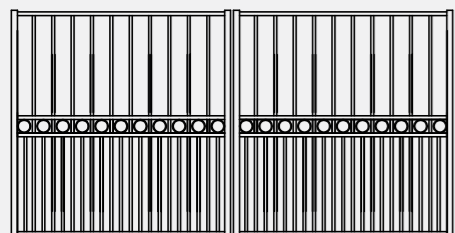

CC ARCHED SPEAR

Gate Sides 40x40 SHS
Uprights 19x19mm SHS
Rails 38x25mm RHS

CC HORIZONTAL SLAT

Horizontal Slats
50x10 RHS
Rails 38x25mm RHS

CC ARCHED SLAT

Gate Sides 40x40 SHS
Vertical Slats 50x10 RHS
Rails 38x25mm RHS

CC HI/LO SPEAR

Gate Sides 40x40 SHS
Uprights 16mm Round
Rails 38x25mm RHS

CC CENTRE SCROLL

Gate Sides 40x40 SHS
Uprights 19x19mm SHS
Rails 38x25mm RHS

CC SECURITY SPEAR

Gate Sides 40x40 SHS
Uprights 19x19mm SHS
Rails 38x25mm RHS

CC CENTRE RING

Gate Sides 40x40 SHS
Uprights 19x19mm SHS
Rails 38x25mm RHS

CC COLORBOND

Neeta or Smarta

CC BOX TOP

Gate Sides 40x40 SHS
Uprights 16mm Round
Rails 38x25mm RHS

CC FLAT TOP

Gate Sides 40x40 SHS
Uprights 16mm Round
Rails 38x25mm RHS