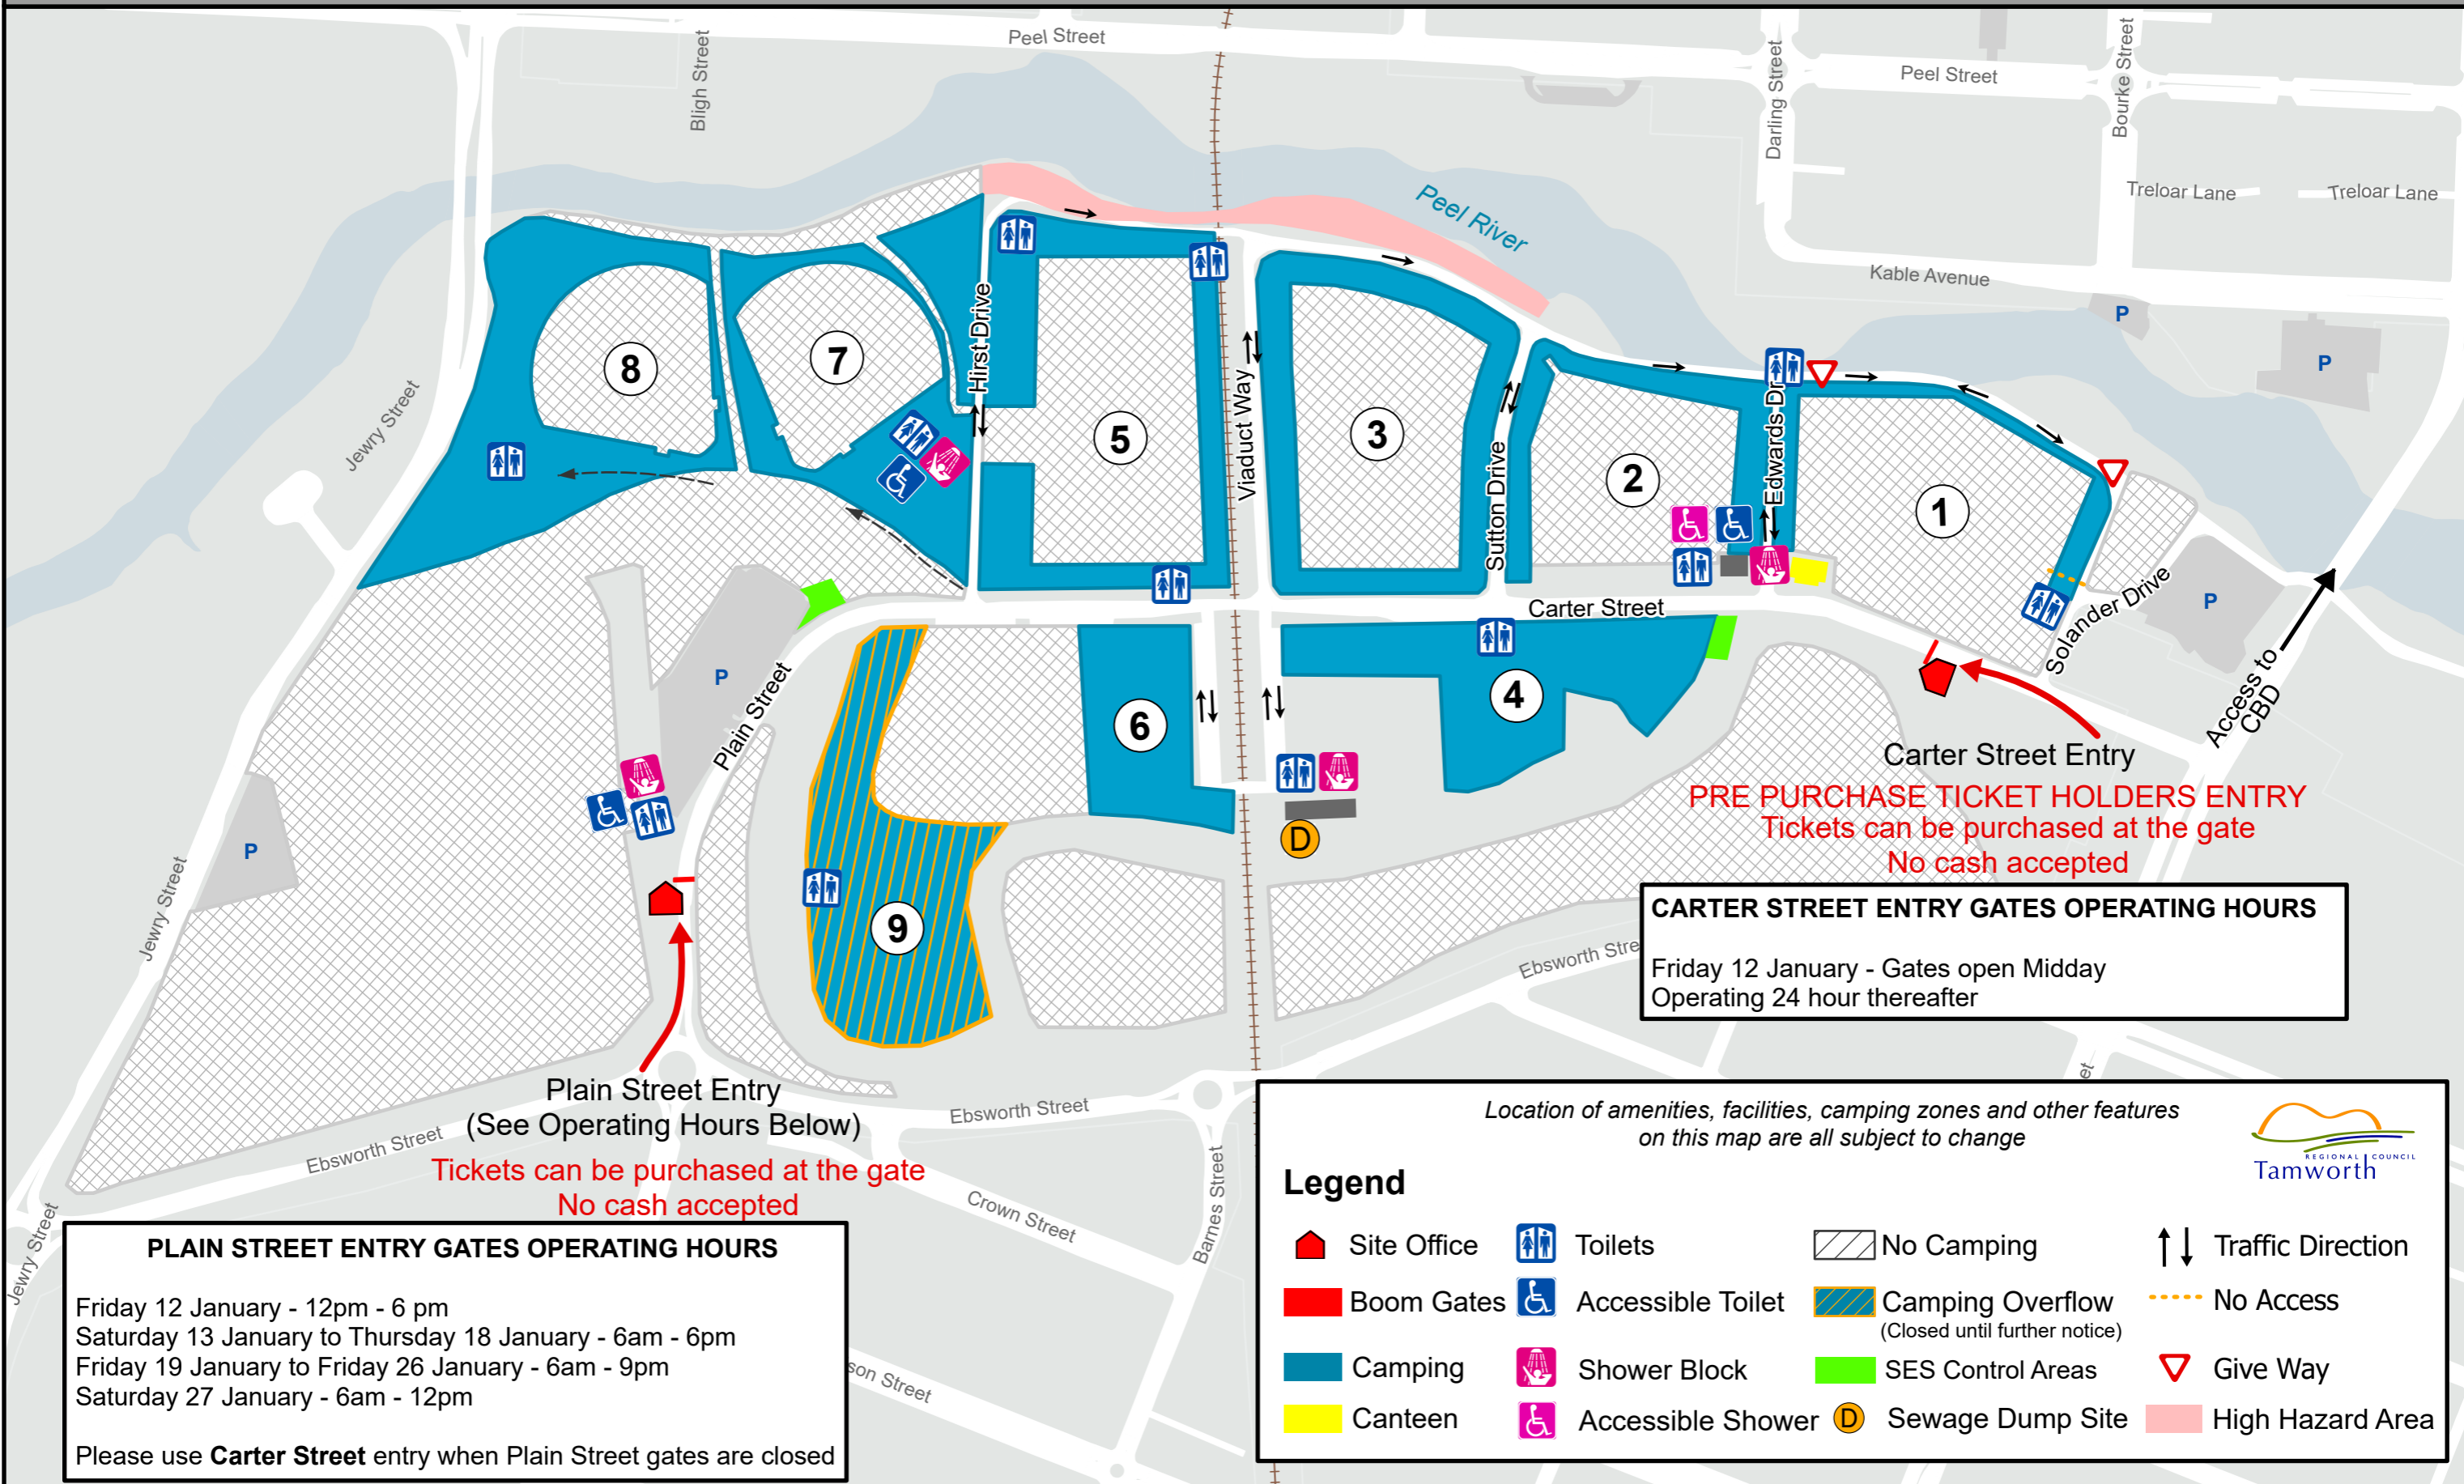

2024 TAMWORTH COUNTRY MUSIC FESTIVAL

Riverside Camping Ground

CARTER STREET ENTRY
PRE PURCHASE TICKET HOLDERS ENTRY
 Tickets can be purchased at the gate
 No cash accepted

CARTER STREET ENTRY GATES OPERATING HOURS
 Friday 12 January - Gates open Midday
 Operating 24 hour thereafter

Plain Street Entry
 (See Operating Hours Below)
 Tickets can be purchased at the gate
 No cash accepted

PLAIN STREET ENTRY GATES OPERATING HOURS
 Friday 12 January - 12pm - 6 pm
 Saturday 13 January to Thursday 18 January - 6am - 6pm
 Friday 19 January to Friday 26 January - 6am - 9pm
 Saturday 27 January - 6am - 12pm
 Please use **Carter Street** entry when Plain Street gates are closed

Location of amenities, facilities, camping zones and other features on this map are all subject to change

Legend

Site Office	Toilets	No Camping	Traffic Direction
Boom Gates	Accessible Toilet	Camping Overflow (Closed until further notice)	No Access
Camping	Shower Block	SES Control Areas	Give Way
Canteen	Accessible Shower	Sewage Dump Site	High Hazard Area