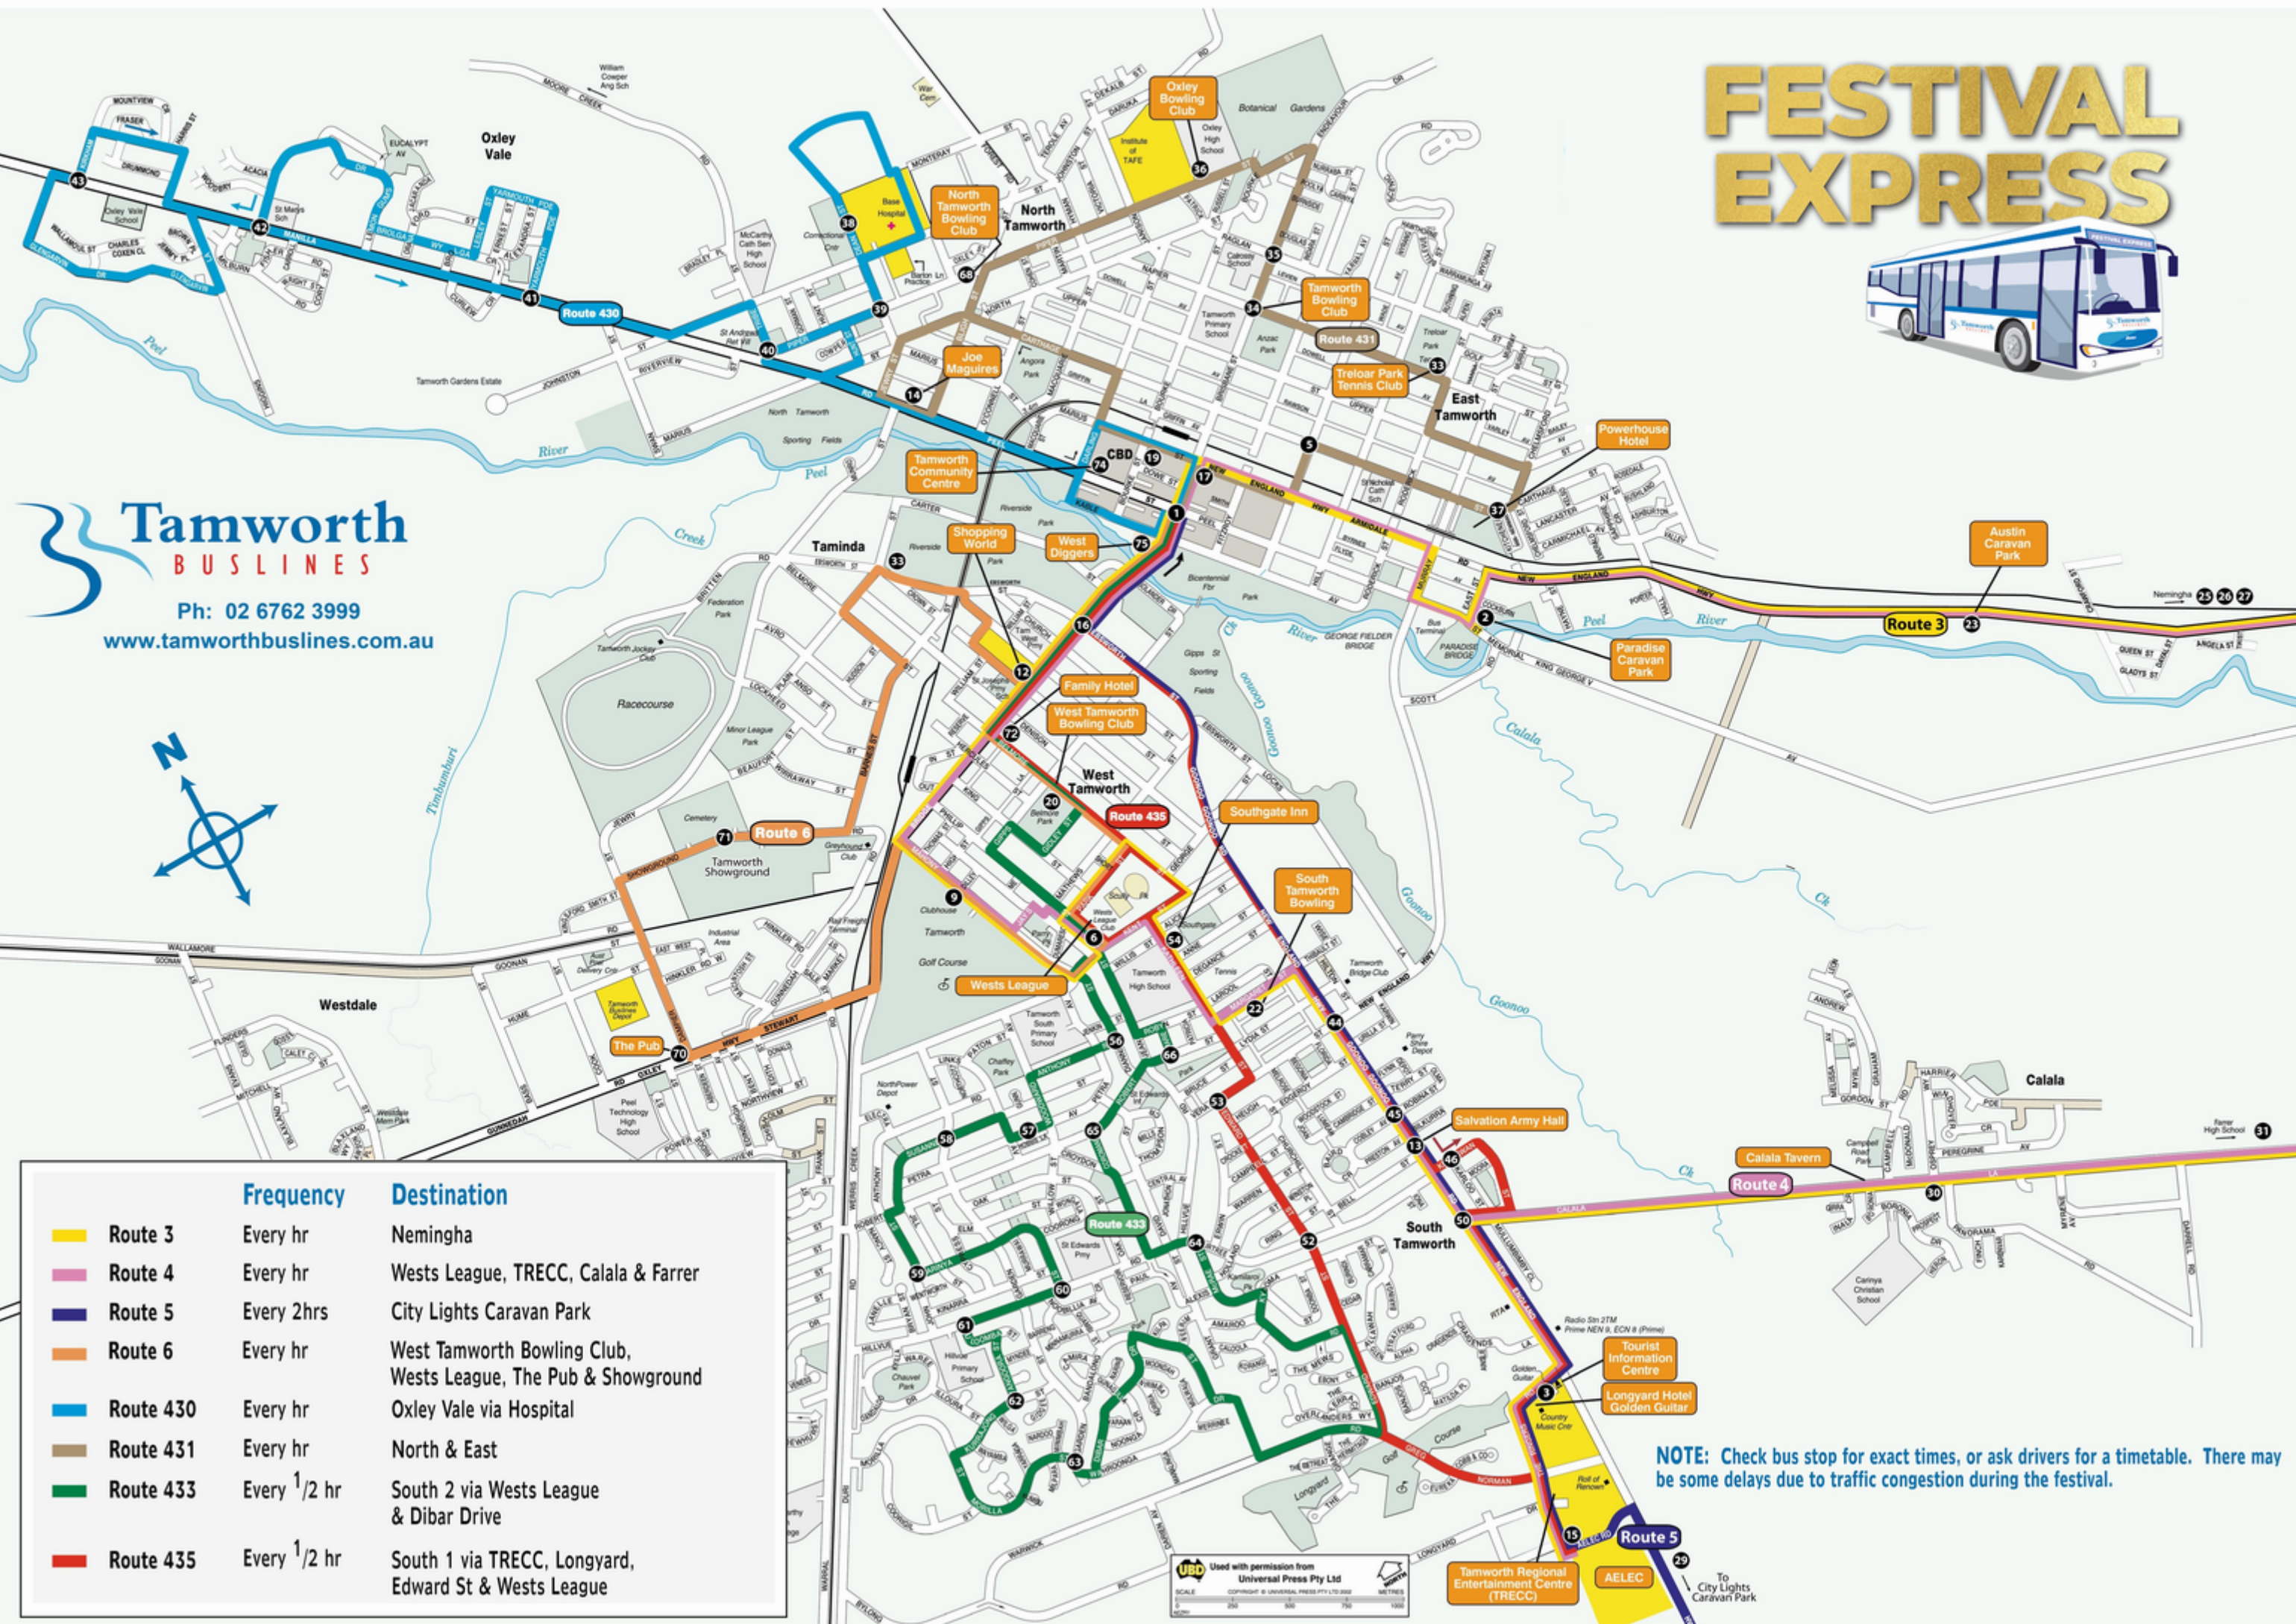

FESTIVAL EXPRESS

Tamworth BUSLINES
Ph: 02 6762 3999
www.tamworthbuslines.com.au

Route	Frequency	Destination
Route 3	Every hr	Nemingha
Route 4	Every hr	Wests League, TRECC, Calala & Farrer
Route 5	Every 2hrs	City Lights Caravan Park
Route 6	Every hr	West Tamworth Bowling Club, Wests League, The Pub & Showground
Route 430	Every hr	Oxley Vale via Hospital
Route 431	Every hr	North & East
Route 433	Every 1/2 hr	South 2 via Wests League & Dibar Drive
Route 435	Every 1/2 hr	South 1 via TRECC, Longyard, Edward St & Wests League

NOTE: Check bus stop for exact times, or ask drivers for a timetable. There may be some delays due to traffic congestion during the festival.

UBD Used with permission from Universal Press Pty Ltd
SCALE: 1:50,000
METRES