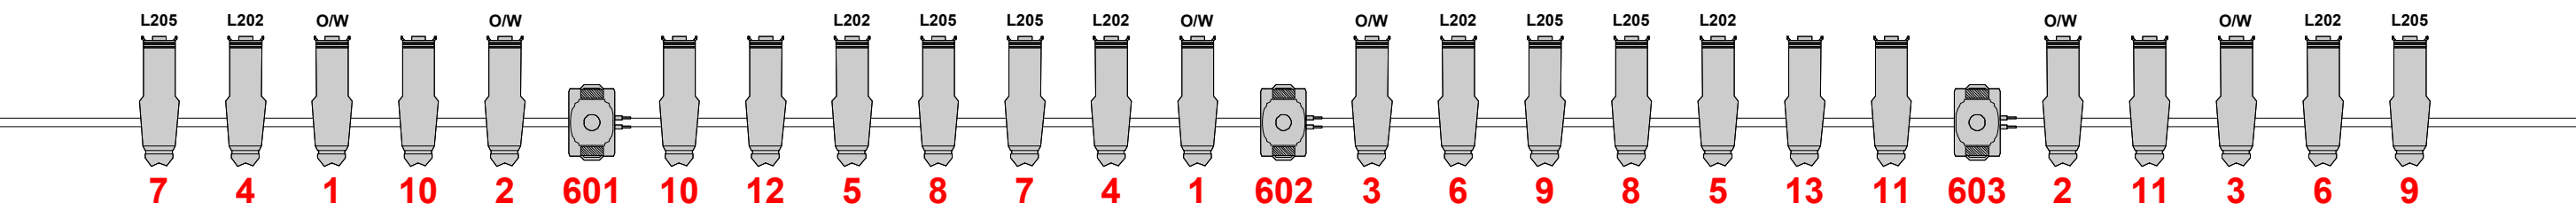

Symbol	Name	Count	Wattage	Fixture Options
	Quad 12 LED	12	157	4ch mode
	RUSH MH6 Wash	16	155	
	E-Profile LED	6	250	8ch mode
	Pluto 350	10	350	Standard mode

NOTES

Any changes to standard rig are to be authorised by Senior technician prior to arrival

Hazer positioned on PS fly gallery patched @ 1.511

Moving lights are subject to availability

Plan not drawn to scale

Front Of House Lighting 2021

Box-Boom 1 OP

Box-Boom 1 PS

Box-Boom 2 OP

Box-Boom 2 PS

Symbol	Name	Count	Wattage
	Source 4 - 15/30 Zoom	24	750
	Source 4 - 25/50 Zoom	6	750

Symbol	Name	Count	Wattage
	Pacific 12<->28° Zoom	8	1000
	Pacific 5.5<->13° Zoom	4	1000

Symbol	Name	Count	Wattage	Notes
	Pluto 350	3	350	Standard Mode
	E-Profile LED	4	250	8ch mode
	Mirror Ball 24 Inch	1	0	