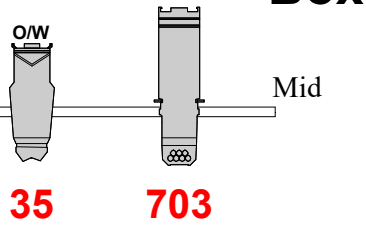

Symbol	Name	Count	Wattage	Fixture Options
	Source 4 - 25/50 Zoom	7	750	
	Source 4 - 25/50 Zoom; B Size Gobo Holder [1]	6	750	Breakup Gobo
	Rama Fresnel	12	1200	
	Kupo Multipar	12	575	MFL
	Aurora Cyc 4 Way	5	4000	

Symbol	Name	Count	Wattage	Fixture Options
	Quad 12 LED	12	157	4ch mode
	RUSH MH6 Wash	16	155	
	E-Profile LED	6	250	8ch mode
	Pluto 350	10	350	Standard mode

NOTES

Any changes to standard rig are to be authorised by Senior technician prior to arrival

Hazer positioned on PS fly gallery patched @ 1.511

Moving lights are subject to availability

Plan not drawn to scale

Front Of House Lighting 2021

Box-Boom 1 OP

Box-Boom 1 PS

Box-Boom 2 OP

Box-Boom 2 PS

Symbol	Name	Count	Wattage
	Source 4 - 15/30 Zoom	24	750
	Source 4 - 25/50 Zoom	6	750

Symbol	Name	Count	Wattage
	Pacific 12<->28° Zoom	8	1000
	Pacific 5.5<->13° Zoom	4	1000

Symbol	Name	Count	Wattage	Notes
	Pluto 350	3	350	Standard Mode
	E-Profile LED	4	250	8ch mode
	Mirror Ball 24 Inch	1	0	