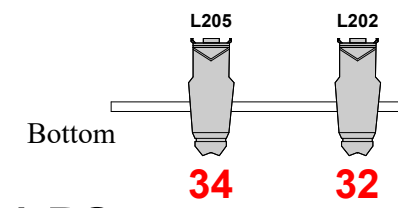

Hazer positioned on PS fly gallery patched @ 1.511

Moving lights are subject to availability

Plan not drawn to scale

Front Of House Lighting 2021

Box-Boom 1 OP

Box-Boom 1 PS

Box-Boom 2 OP

Box-Boom 2 PS

Symbol	Name	Count	Wattage
	Source 4 - 15/30 Zoom	24	750
	Source 4 - 25/50 Zoom	6	750

Symbol	Name	Count	Wattage
	Pacific 12<->28° Zoom	8	1000
	Pacific 5.5<->13° Zoom	4	1000

Symbol	Name	Count	Wattage	Notes
	Pluto 350	3	350	Standard Mode
	E-Profile LED	4	250	8ch mode
	Mirror Ball 24 Inch	1	0	