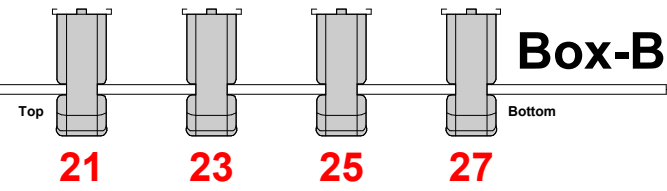

Hazer positioned on PS fly gallery patched @ 1.511

Moving lights are subject to availability

Plan not drawn to scale

Front Of House Lighting 2021

Box-Boom 1 OP

Box-Boom 1 PS

Box-Boom 2 OP

Box-Boom 2 PS

Symbol	Name	Count	Wattage
	Source 4 - 15/30 Zoom	24	750
	Source 4 - 25/50 Zoom	6	750

Symbol	Name	Count	Wattage
	Pacific 12<->28° Zoom	8	1000
	Pacific 5.5<->13° Zoom	4	1000

Symbol	Name	Count	Wattage	Notes
	Pluto 350	3	350	Standard Mode
	E-Profile LED	4	250	8ch mode
	Mirror Ball 24 Inch	1	0	