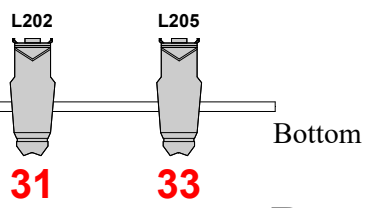

Capitol Theatre Standard Stage Lighting 2021

LX-4
Line 14
Trim height 5.7m

LX-3
Line 11
Trim height 5.8m

LX-2
Line 6
Trim height 5.8m

Truss-1
Line -
Trim height 6m

LX-1
Line 3
Trim height 5.7m

Color
Channel
Patch

Symbol	Name	Count	Wattage	Fixture Options
	Source 4 - 25/50 Zoom	7	750	
	Source 4 - 25/50 Zoom; B Size Gobo Holder [1]	6	750	Breakup Gobo
	Rama Fresnel	12	1200	
	Kupo Multipar	12	575	MFL
	Aurora Cyc 4 Way	5	4000	

Symbol	Name	Count	Wattage	Fixture Options
	Quad 12 LED	12	157	4ch mode
	RUSH MH6 Wash	16	155	
	E-Profile LED	6	250	8ch mode
	Pluto 350	10	350	Standard mode

NOTES

Any changes to standard rig are to be authorised by Senior technician prior to arrival

Hazer positioned on PS fly gallery patched @ 1.511

Moving lights are subject to availability

Plan not drawn to scale

Front Of House Lighting 2021

Box-Boom 1 OP

Box-Boom 1 PS

Box-Boom 2 OP

Box-Boom 2 PS