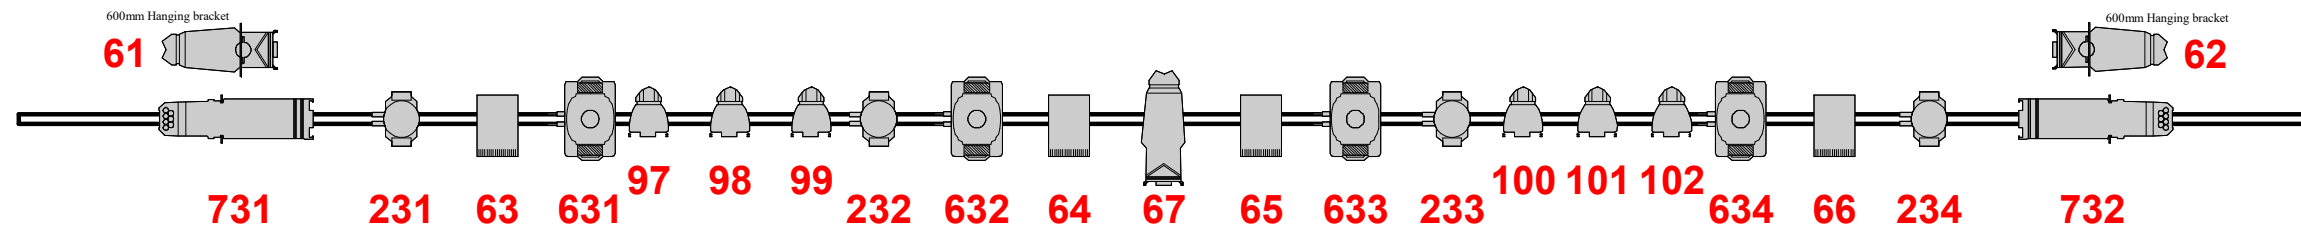

Capitol Theatre Standard Stage Lighting 2021

LX-4
Line 14
Trim height 5.7m

LX-3
Line 11
Trim height 5.8m

LX-2
Line 6
Trim height 5.8m

Truss-1
Line -
Trim height 6m

LX-1
Line 3
Trim height 5.7m

Color
Channel
Patch

Symbol	Name	Count	Wattage	Fixture Options
	Source 4 - 25/50 Zoom	7	750	
	Source 4 - 25/50 Zoom; B Size Gobo Holder [1]	6	750	Breakup Gobo
	Rama Fresnel	12	1200	
	Kupo Multipar	12	575	MFL
	Aurora Cyc 4 Way	5	4000	

Symbol	Name	Count	Wattage	Fixture Options
	Quad 12 LED	12	157	4ch mode
	RUSH MH6 Wash	16	155	
	E-Profile LED	6	250	8ch mode
	Pluto 350	10	350	Standard mode

NOTES

Any changes to standard rig are to be authorised by Senior technician prior to arrival