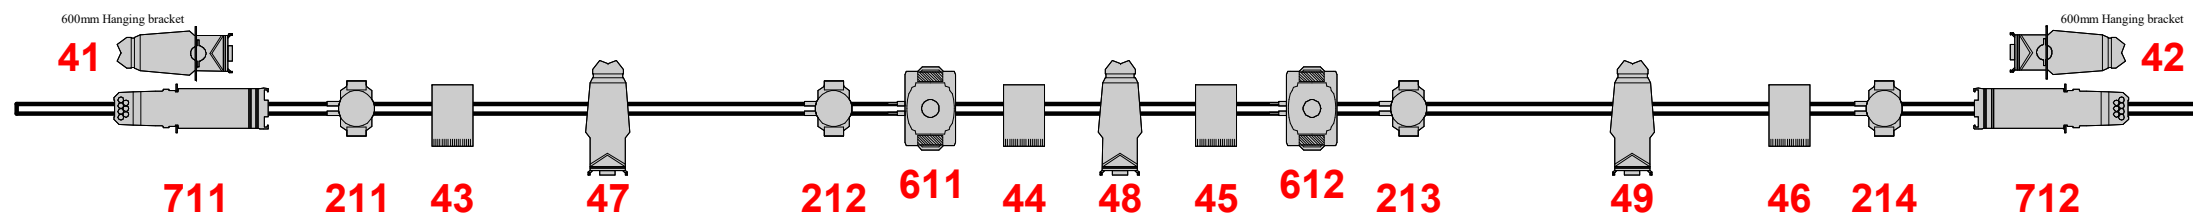

Capitol Theatre Standard Stage Lighting 2021

LX-4
Line 14
Trim height 5.7m

LX-3
Line 11
Trim height 5.8m

LX-2
Line 6
Trim height 5.8m

Truss-1
Line -
Trim height 6m

LX-1
Line 3
Trim height 5.7m

Color
Channel
Patch

Symbol	Name	Count	Wattage	Fixture Options
	Source 4 - 25/50 Zoom	7	750	
	Source 4 - 25/50 Zoom; B Size Gobo Holder [1]	6	750	Breakup Gobo
	Rama Fresnel	12	1200	
	Kupo Multipar	12	575	MFL
	Aurora Cyc 4 Way	5	4000	

Symbol	Name	Count	Wattage	Fixture Options
	Quad 12 LED	12	157	4ch mode
	RUSH MH6 Wash	16	155	
	E-Profile LED	6	250	8ch mode
	Pluto 350	10	350	Standard mode

NOTES

Any changes to standard rig are to be authorised by Senior technician prior to arrival