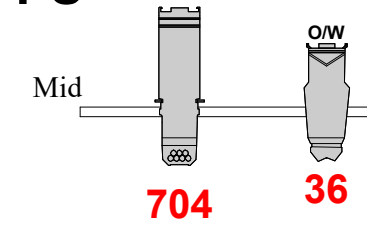

Symbol	Name	Count	Wattage	Fixture Options
	Source 4 - 25/50 Zoom	7	750	
	Source 4 - 25/50 Zoom; B Size Gobo Holder [1]	6	750	Breakup Gobo
	Rama Fresnel	12	1200	
	Kupo Multipar	12	575	MFL
	Aurora Cyc 4 Way	5	4000	

Symbol	Name	Count	Wattage	Fixture Options
	Quad 12 LED	12	157	4ch mode
	RUSH MH6 Wash	16	155	
	E-Profile LED	6	250	8ch mode
	Pluto 350	10	350	Standard mode

NOTES

Any changes to standard rig are to be authorised by Senior technician prior to arrival

Hazer positioned on PS fly gallery patched @ 1.511

Moving lights are subject to availability

Plan not drawn to scale

Front Of House Lighting 2021

Box-Boom 1 OP

Box-Boom 1 PS

Box-Boom 2 OP

Box-Boom 2 PS

Symbol	Name	Count	Wattage
	Source 4 - 15/30 Zoom	24	750
	Source 4 - 25/50 Zoom	6	750

Symbol	Name	Count	Wattage
	Pacific 12<->28° Zoom	8	1000
	Pacific 5.5<->13° Zoom	4	1000

Symbol	Name	Count	Wattage	Notes
	Pluto 350	3	350	Standard Mode
	E-Profile LED	4	250	8ch mode
	Mirror Ball 24 Inch	1	0	