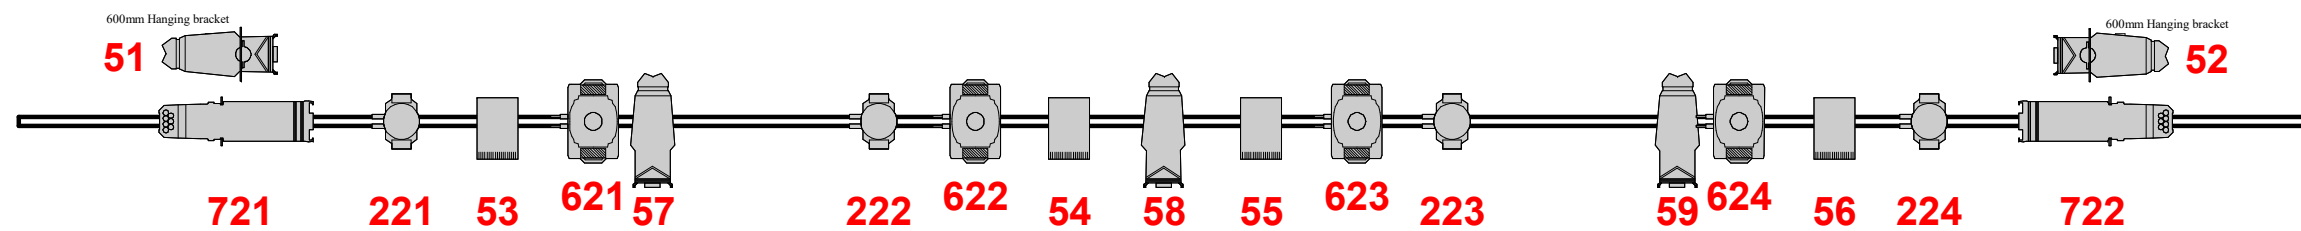

Capitol Theatre Standard Stage Lighting 2021

LX-4
Line 14
Trim height 5.7m

LX-3
Line 11
Trim height 5.8m

LX-2
Line 6
Trim height 5.8m

Truss-1
Line -
Trim height 6m

LX-1
Line 3
Trim height 5.7m

Color
Channel
Patch

Symbol	Name	Count	Wattage	Fixture Options
	Source 4 - 25/50 Zoom	7	750	
	Source 4 - 25/50 Zoom; B Size Gobo Holder [1]	6	750	Breakup Gobo
	Rama Fresnel	12	1200	
	Kupo Multipar	12	575	MFL
	Aurora Cyc 4 Way	5	4000	

Symbol	Name	Count	Wattage	Fixture Options
	Quad 12 LED	12	157	4ch mode
	RUSH MH6 Wash	16	155	
	E-Profile LED	6	250	8ch mode
	Pluto 350	10	350	Standard mode

NOTES

Any changes to standard rig are to be authorised by Senior technician prior to arrival