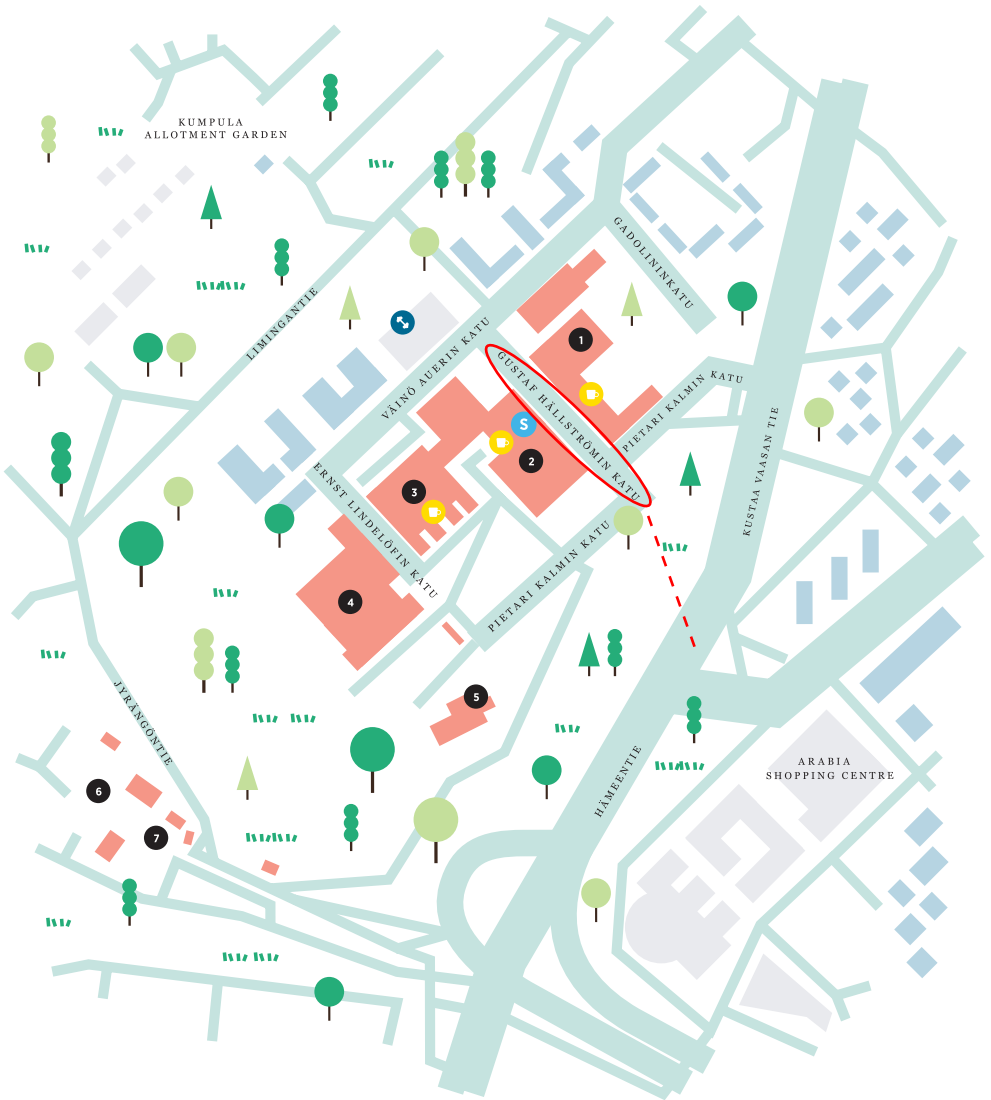

HELSINKI

← STOCKHOLM 484 km

↓ TALLINN 87 km

→ ST PETERSBURG 389 km

CITY CENTRE CAMPUS

- UNICAFE
- UNISPORT
- S STUDENT INFORMATION
STUDENT SERVICES
- UNIVERSITY

1. UNIVERSITY MAIN BUILDING
Fabianinkatu 33, Unioninkatu 34
Auditoriums I-XVI
Lecture rooms 1-21
Great Hall
Small Hall
Helsinki University Museum
2. THINK CORNER
Yliopistonkatu 4
UniSport Kluuvi
Helsinki Think Company
Admissions Services
3. PORTHANIA
Yliopistonkatu 3
Lecture rooms PI-IV, P219-728
Unisport Porthania
4. THE NATIONAL LIBRARY
OF FINLAND
Unioninkatu 36
5. FABIANINKATU 24
Lecture rooms 521-532
6. LANGUAGE CENTRE
Fabianinkatu 26
Language studios 304, 307
Lecture room 115
Seminar rooms 105-406
Multimedia room V5
Festivity Hall (310)
7. ALEKSANDRIA LEARNING CENTRE
Fabianinkatu 28
8. KAISA HOUSE
Fabianinkatu 30
Helsinki University Library
ID Point
Student Information
9. TOPELIA
Unioninkatu 38
Lecture rooms A132-206, B107,
B114, C119, F204-211
10. METSÄTALO
Unioninkatu 40
Lecture rooms 1-37, A111-215, C606
Metsätalo Student Services
11. ALEKSANTERI INSTITUTE
Unioninkatu 33
12. SOC&KOM
Snelmaninkatu 12
Lecture rooms 209-234
Festivity Hall
IT room
Kruununhaka Student Services
13. FACULTY OF SOCIAL SCIENCES
Unioninkatu 35
Auditorium 116
Seminar rooms 113-114

Outside the map in the City Centre:

ECONOMICUM
Arkadiankatu 7

NATURAL HISTORY MUSEUM
Pohjoinen rautatiekatu 13

= Helsingin yliopiston metroasema

KUMPULA CAMPUS

UNICAFE

UNISPORT

STUDENT INFORMATION
STUDENT SERVICES

Outside the map in Mäntsälä
(about 60 km from Helsinki):

SAARI CLINIC
Leissantie 41, Mäntsälä