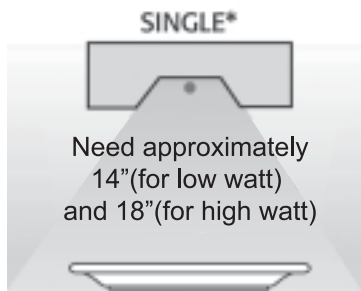

**Electrical Information:**

Specify voltage and wattage; also, infinite control or toggle switch (or remote control units that are operated by optional remote control kits). Remote control units use separate/ optional remote control kits to allow for maximum installation flexibility. Up to 3 remote units can be controlled by a single triple remote control kit. Sizes above 60" are only available in 208/240V versions.

**Shipping:**

FOB: Dallas, TX 75226

	Size	Single			Single Lighted		
		Watts	lbs	kg	Watts	lbs	kg
High Wattage	18"	400	7	3.2	480	7	3.2
	24"	575	7	3.2	655	8	3.6
	30"	760	8	3.6	840	9	4.1
	36"	920	9	4.1	1080	11	5.0
	42"	1100	12	5.4	1260	12	5.4
	48"	1265	12	5.4	1425	12	5.4
	54"	1425	13	5.9	1585	14	6.4
	60"	1610	14	6.4	1850	15	6.8
	66"	1800 (208/240V)	16	7.3	2040 (208/240V)	17	7.7
	72"	1980 (208/240V)	17	7.7	2220 (208/240V)	18	8.2
Low Wattage	18"	250	5	2.3	330	6	2.7
	24"	350	7	3.2	430	8	3.6
	30"	450	8	3.6	530	9	4.1
	36"	575	9	4.1	735	11	5.0
	42"	675	11	5.0	835	12	5.4
	48"	800	12	5.4	960	12	5.4
	54"	925	13	5.9	1085	14	6.4
	60"	1050	14	6.4	1290	15	6.8
	66"	1160 (208/240V)	16	7.3	1400 (208/240V)	17	7.7
	72"	1275 (208/240V)	17	7.7	1515 (208/240V)	18	8.2
	84"	2050 (208/240V)	20	9.5	2370 (208/240V)	21	9.5
	96"	2400 (208/240V)	23	10.4	2720 (208/240V)	24	10.9

**Overall Dimensions:**

FDD and FDDL models are 15" wide

- FD-18 & FDL-18: 18.26" (46.3 cm)      FD-54 & FL-54: 54.26" (137.8 cm)
- FD-24 & FDL-24: 24.26" (61.6 cm)      FD-60 & FDL-60: 60.26" (153.0 cm)
- FD-30 & FDL-30: 30.26" (76.8 cm)      FD-66 & FDL-66: 66.26" (168.2 cm)
- FD-36 & FDL-36: 36.26" (92.0 cm)      FD-72 & FDL-72: 72.26" (183.5 cm)
- FD-42 & FDL-42: 42.26" (107.3 cm)      FD-84 & FDL-84: 84.26" (214.0 cm)
- FD-48 & FDL-48: 48.26" (122.5 cm)      FD-96 & FDL-96: 96.26" (244.4 cm)