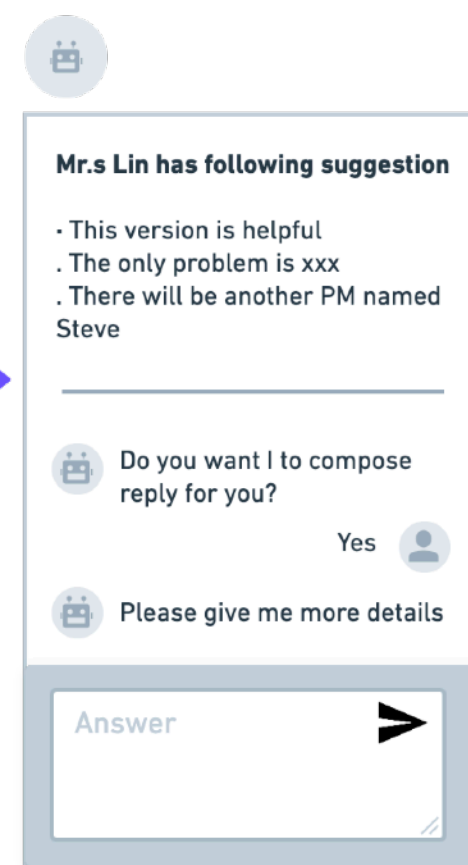

3. Bullet-point page