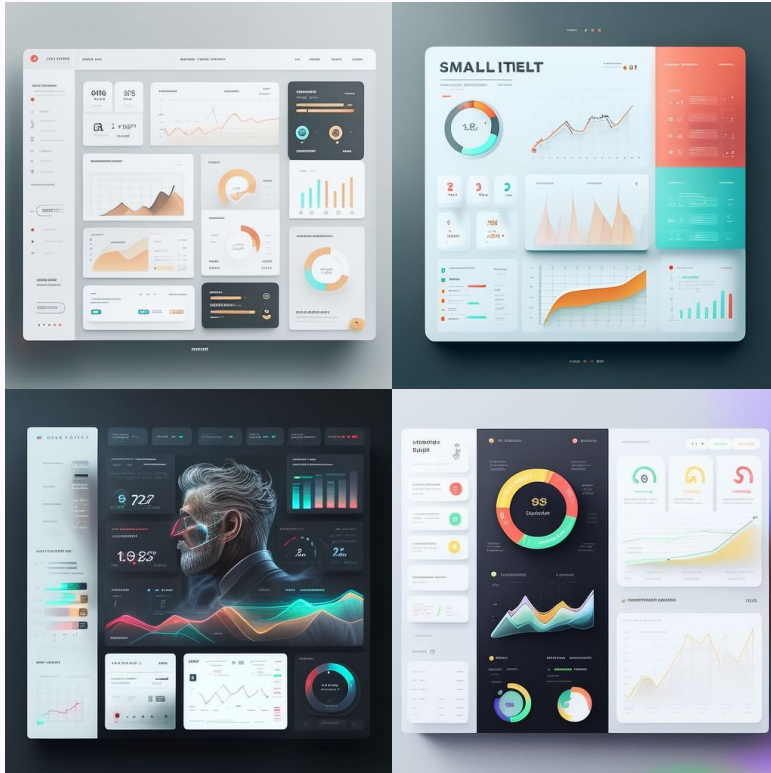

How can PAAI enhance your Life?

PAAI Core empowers you to keep pace

- Customisable Personal Social Media Feed
- Smart Personal Admin Management
  - Auto message reply recommendations and Draft creation
  - Smart Calendar Management
- Internal Knowledge Base
  - Memory
    - Chat
  - Smart Personal Inventory Management
  - Smart Password Management
- Cost of current PAAI Instance

PAAI CRUST enables you to build your unfair advantage

- Deep memory
- Coaching for Life
- The Trusty Advisor
- Health Monitor and Advocate
- Daily Optimization suggestions and routines
- Smart Device Integration and personal IOT Management (Social Media integration for personalised feed in UI)