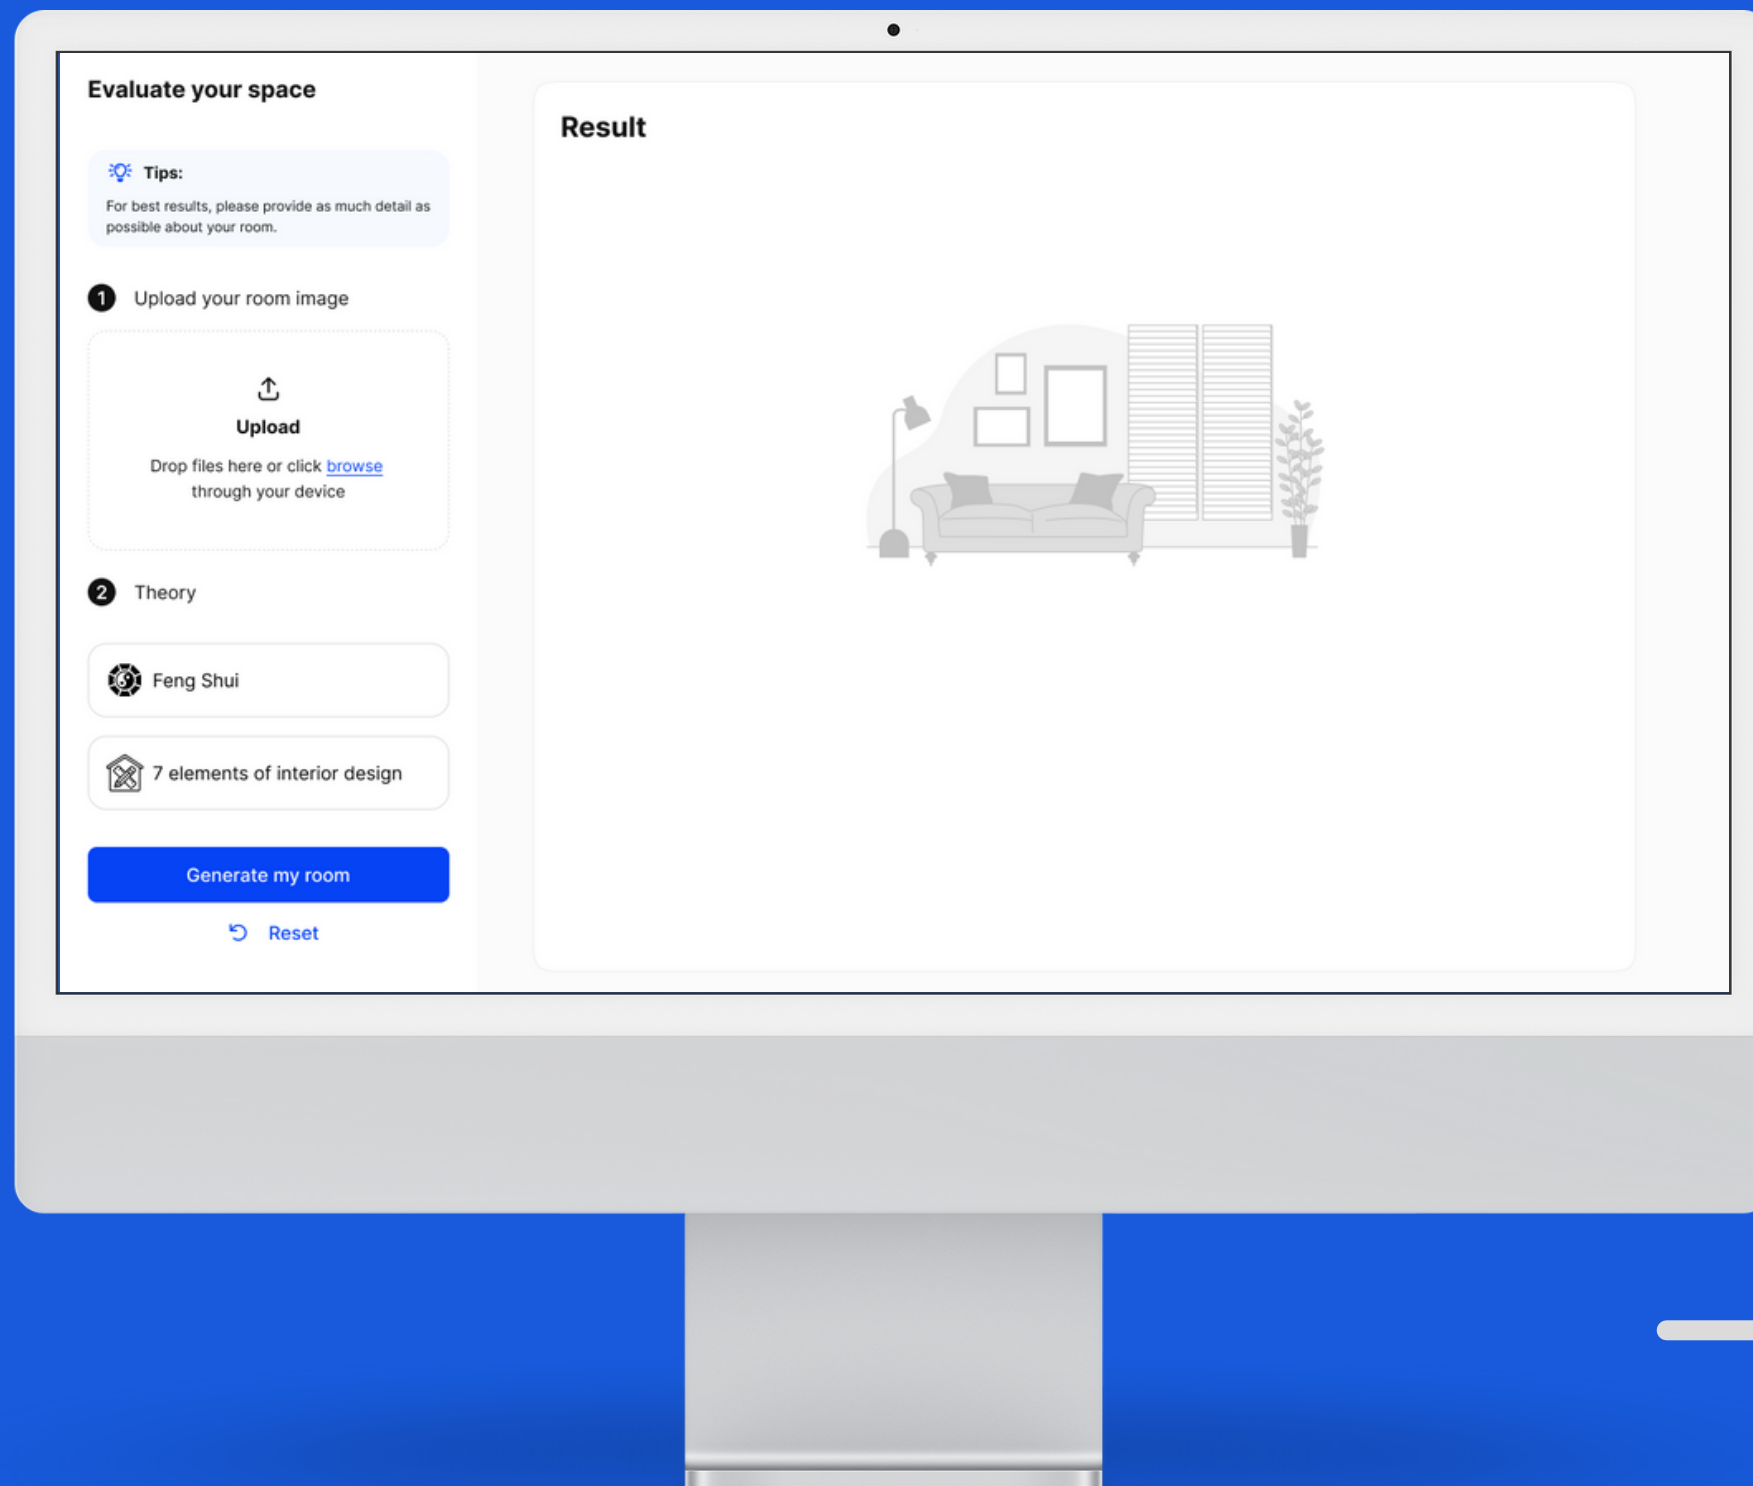

PRODUCT

Get your personalized interior suggestions.

Our objective is to provide homeowners with an AI-powered tool that can assist in making informed interior design by using astrological or design theory.

NEXT