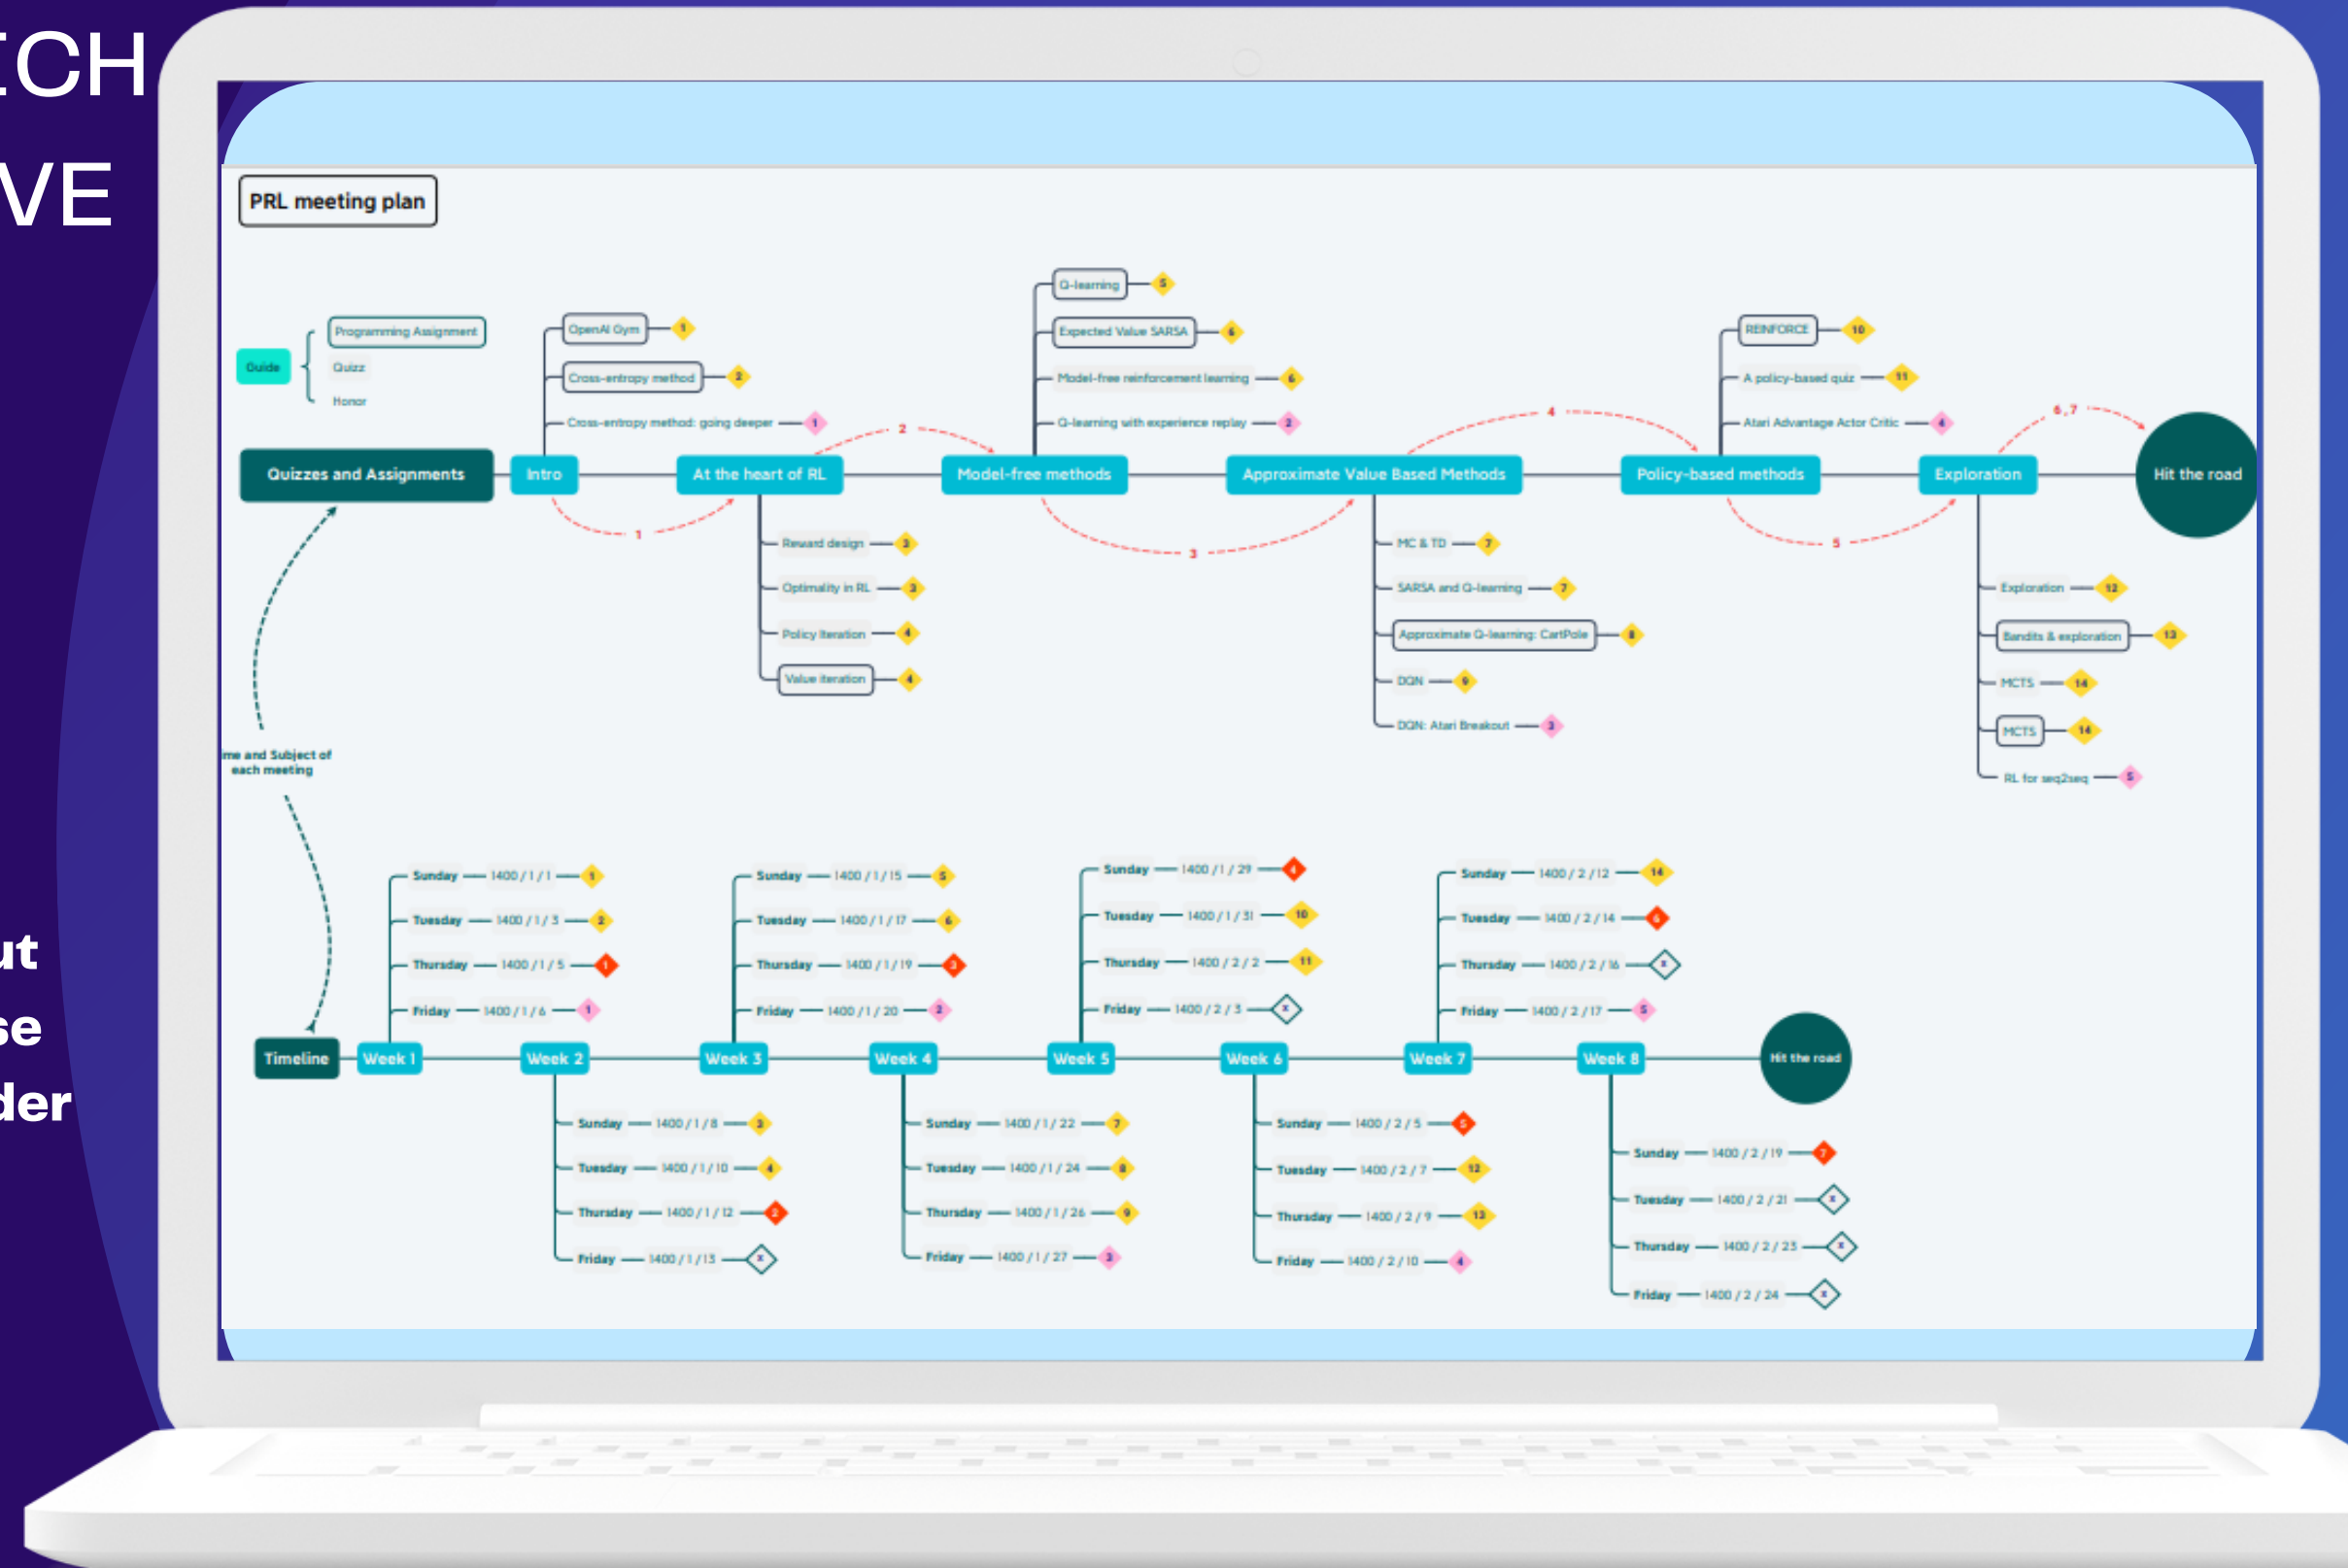

The image shows a smartphone screen displaying the StudyConnect AI user input form. The form is titled "StudyConnect AI" and features a circular logo with a hand interacting with a digital interface. Below the logo, the form consists of several input fields and dropdown menus, each with a corresponding instruction:

At the bottom of the form is a blue "Submit" button. Below the button are social media icons for Facebook, Twitter, LinkedIn, and Email.

Convenient Output

StudyConnectAI

PROTOTYPE* RESULT WHICH IS A ROADMAP TO ACHEIVE THE DESIRED GOAL

*The prototype uses the persian calender but future versions will have the ability to choose from a variety of calenders or default calender by the region

How will we promote our application?

Social Media Advertisement