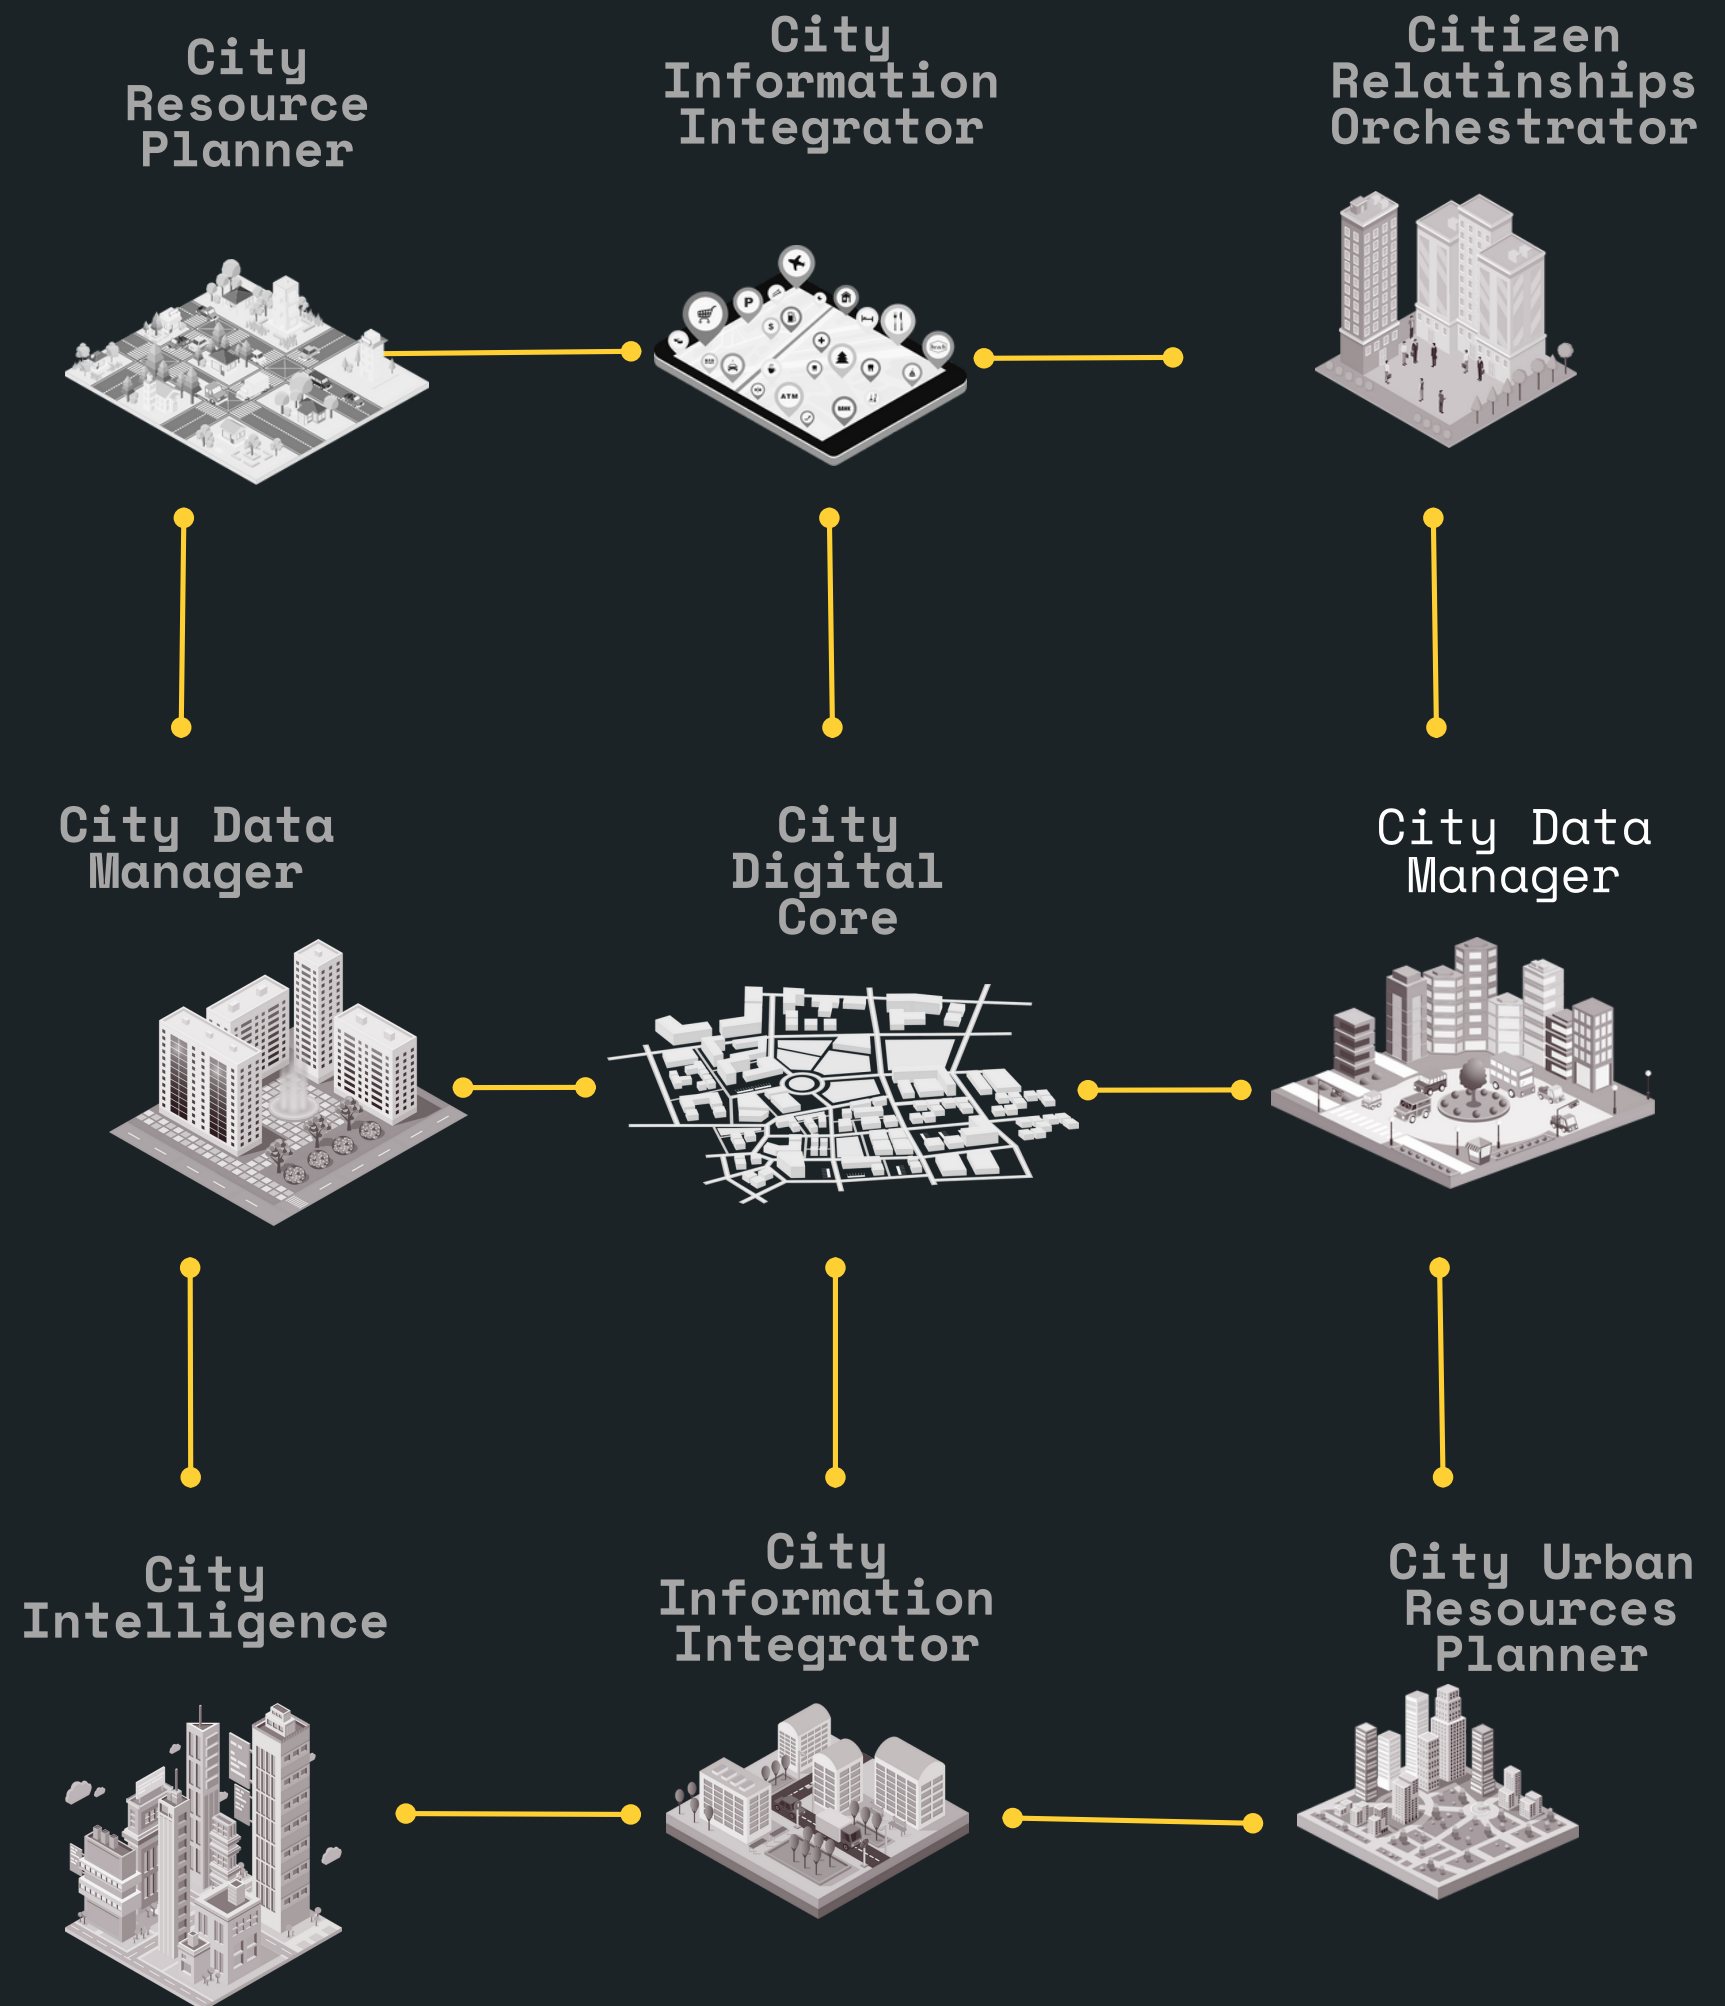

UNLOCKING THE POTENTIAL OF POLISPLEXITY

THE PROSPECTS AND APPLICATIONS