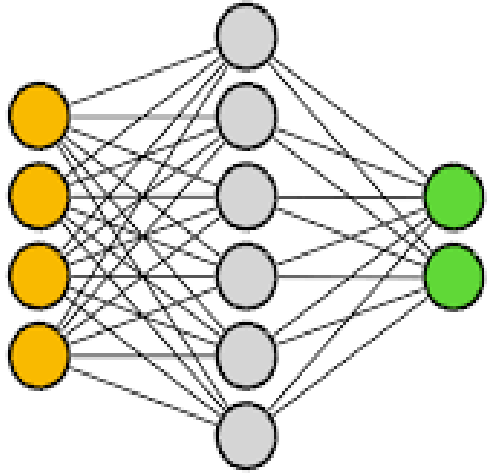

GESTURE CENSORSHIP

CODE CLOUD 9

Hand

Gesture

Blur

AI VIDEO CENSOR

- Convolutional Neural Network: Identify hands and place landmarks
- Support Vector Machine: Classify sets of landmarks as specific gestures
- Blur: Generate blurring mask on top of obscene gestures