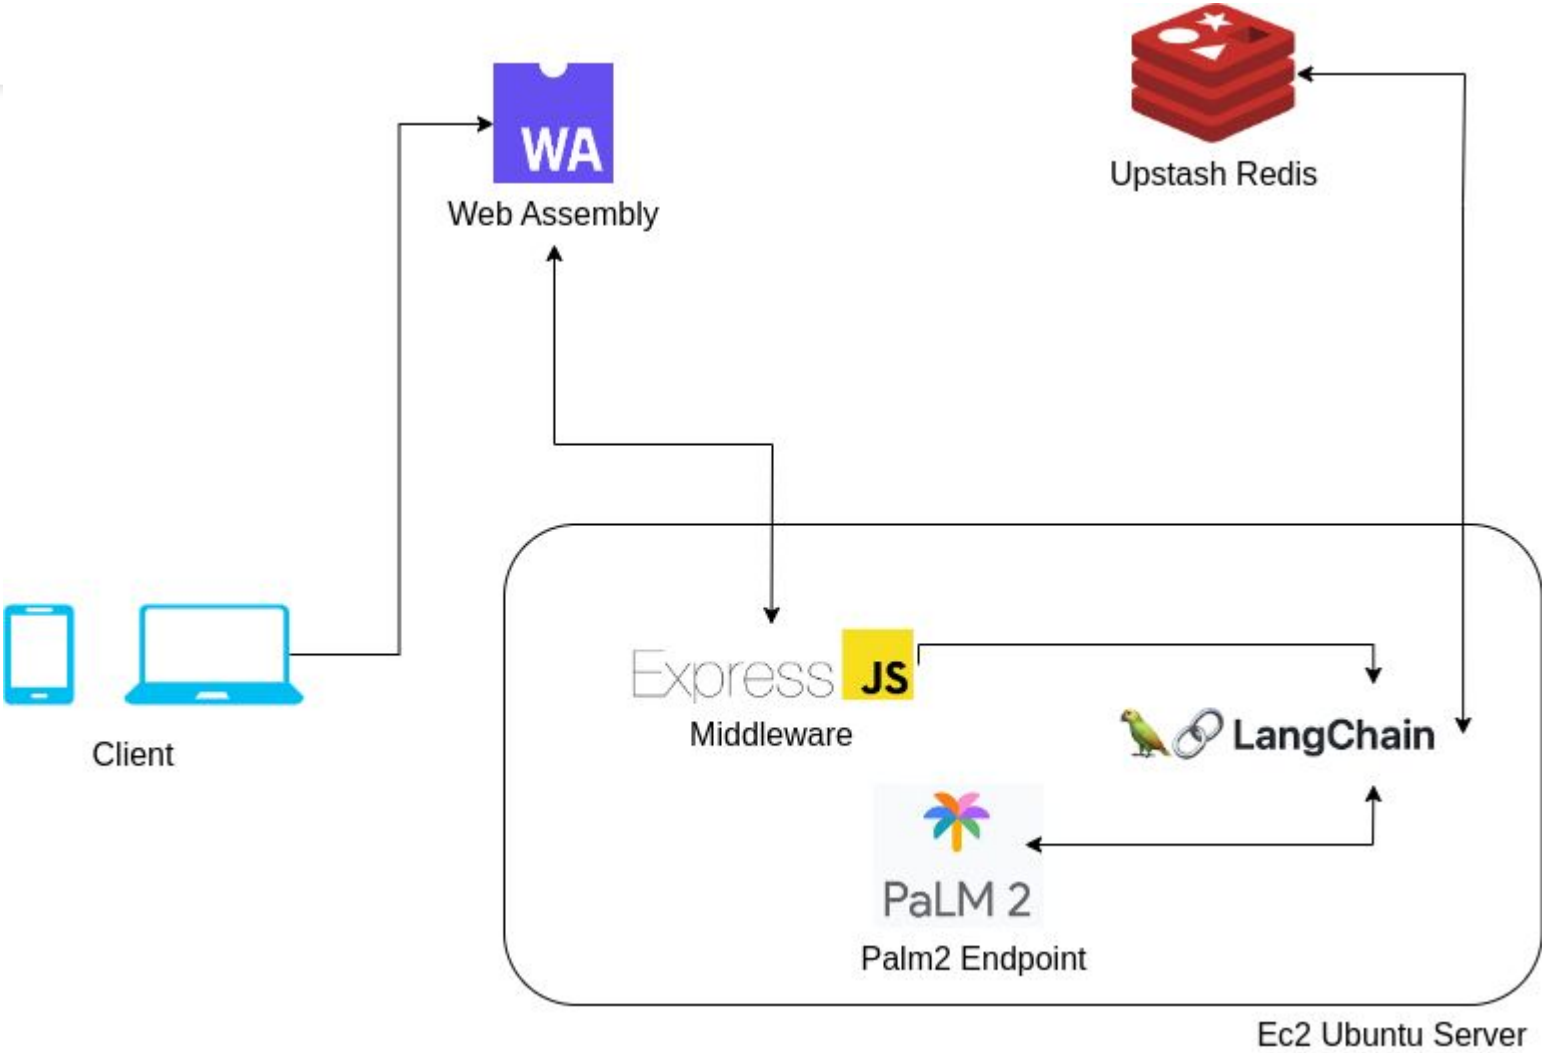

Integration with Additional Platforms:

- We have plans to integrate **GhaGeni** with other platforms and tools to provide a seamless and integrated user experience.
- This integration will enable users to access **GhaGeni**'s features and capabilities across various applications and workflows.
- By integrating with other platforms, we aim to increase efficiency, convenience, and the overall value **GhaGeni** brings to users' daily tasks.

Potential Applications

Personal Use:

- Users can leverage **GhaGeni** to remember important details, engage in meaningful conversations, and explore new perspectives.

Professional Environments:

- From brainstorming sessions to team collaborations, **GhaGeni** will enhance productivity, creativity, and problem-solving capabilities. **GhaGeni** will find applications across various professional environments.

Education and Learning:

- Students can benefit from **GhaGeni**'s cognitive support, unique thinking stimulation, and access to a wealth of knowledge.

Architecture

Process flow

- Primarily, Web Assembly is utilized, which has been compiled and written using Flutter. The Palm2 model, integrated with a chat bison model, serves as the endpoint for access via Langchain. Langchain also backs the chat storage, saving it in an Upstash Redis key-value datastore.
- For extending chat capabilities and ensuring persistence of chat memory, we utilized a buffer memory through Langchain. The chat history is then stored using a Flutter session manager.
- We have implemented Express middleware, enabling users to access their chat panel seamlessly anywhere through the WASM interface. In this setup, TypeScript is used for backend operations, while Flutter is applied for frontend tasks.