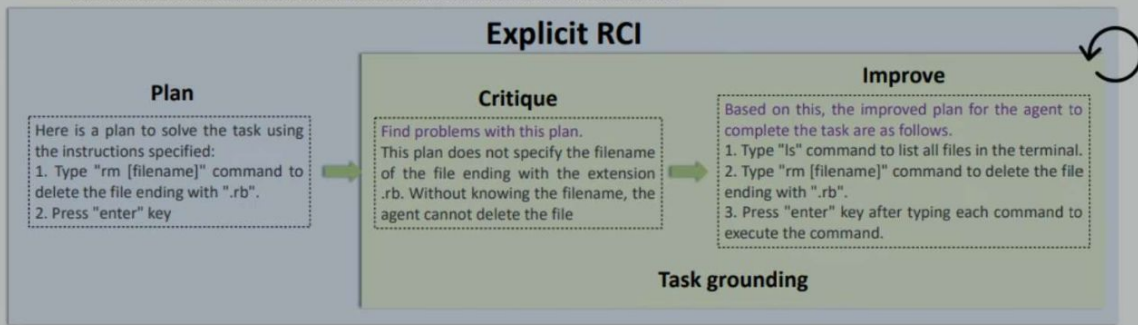

Current state

Task The task is to use the terminal below to delete a file ending with the extension .rb.

The RCI Method - A Game Changer

01 Refines the answer iteratively for precision.

02 Breaks down the student's question.