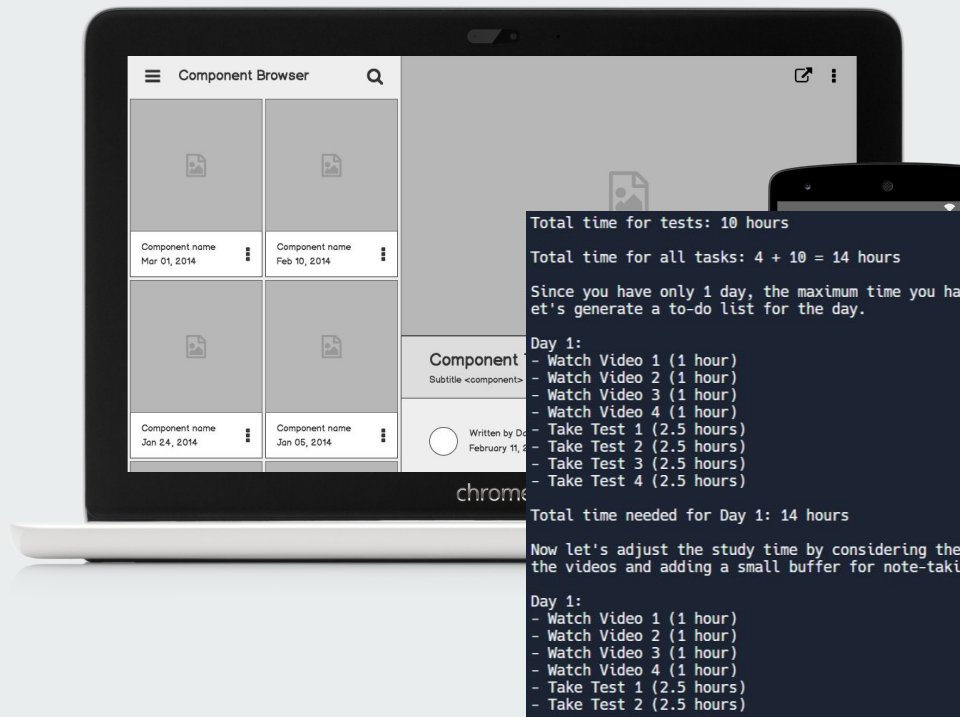

Study Sensei

An AI powered scheduling tool.
Made with Ai by Ai for Ai

Introduction To Our Demo

- Course Search Engine (Powered by Weaviate)
- Simple Layout (Powered by Notion)
- An extensive Library of Courses
- Unreal Ai Generated Schedule Maker
- Fastest Performing AI App on Replit*

Why is this original?

- No study schedule with ML and AI
- All based on day, none based on to-dos/tasks
- Traditional timetabling/Scheduling is ineffective for most people
- Can support multiple study techniques, such as pomodoro and flowodoro
- Other schedules are drag and drop, ours is generated to fit your needs!