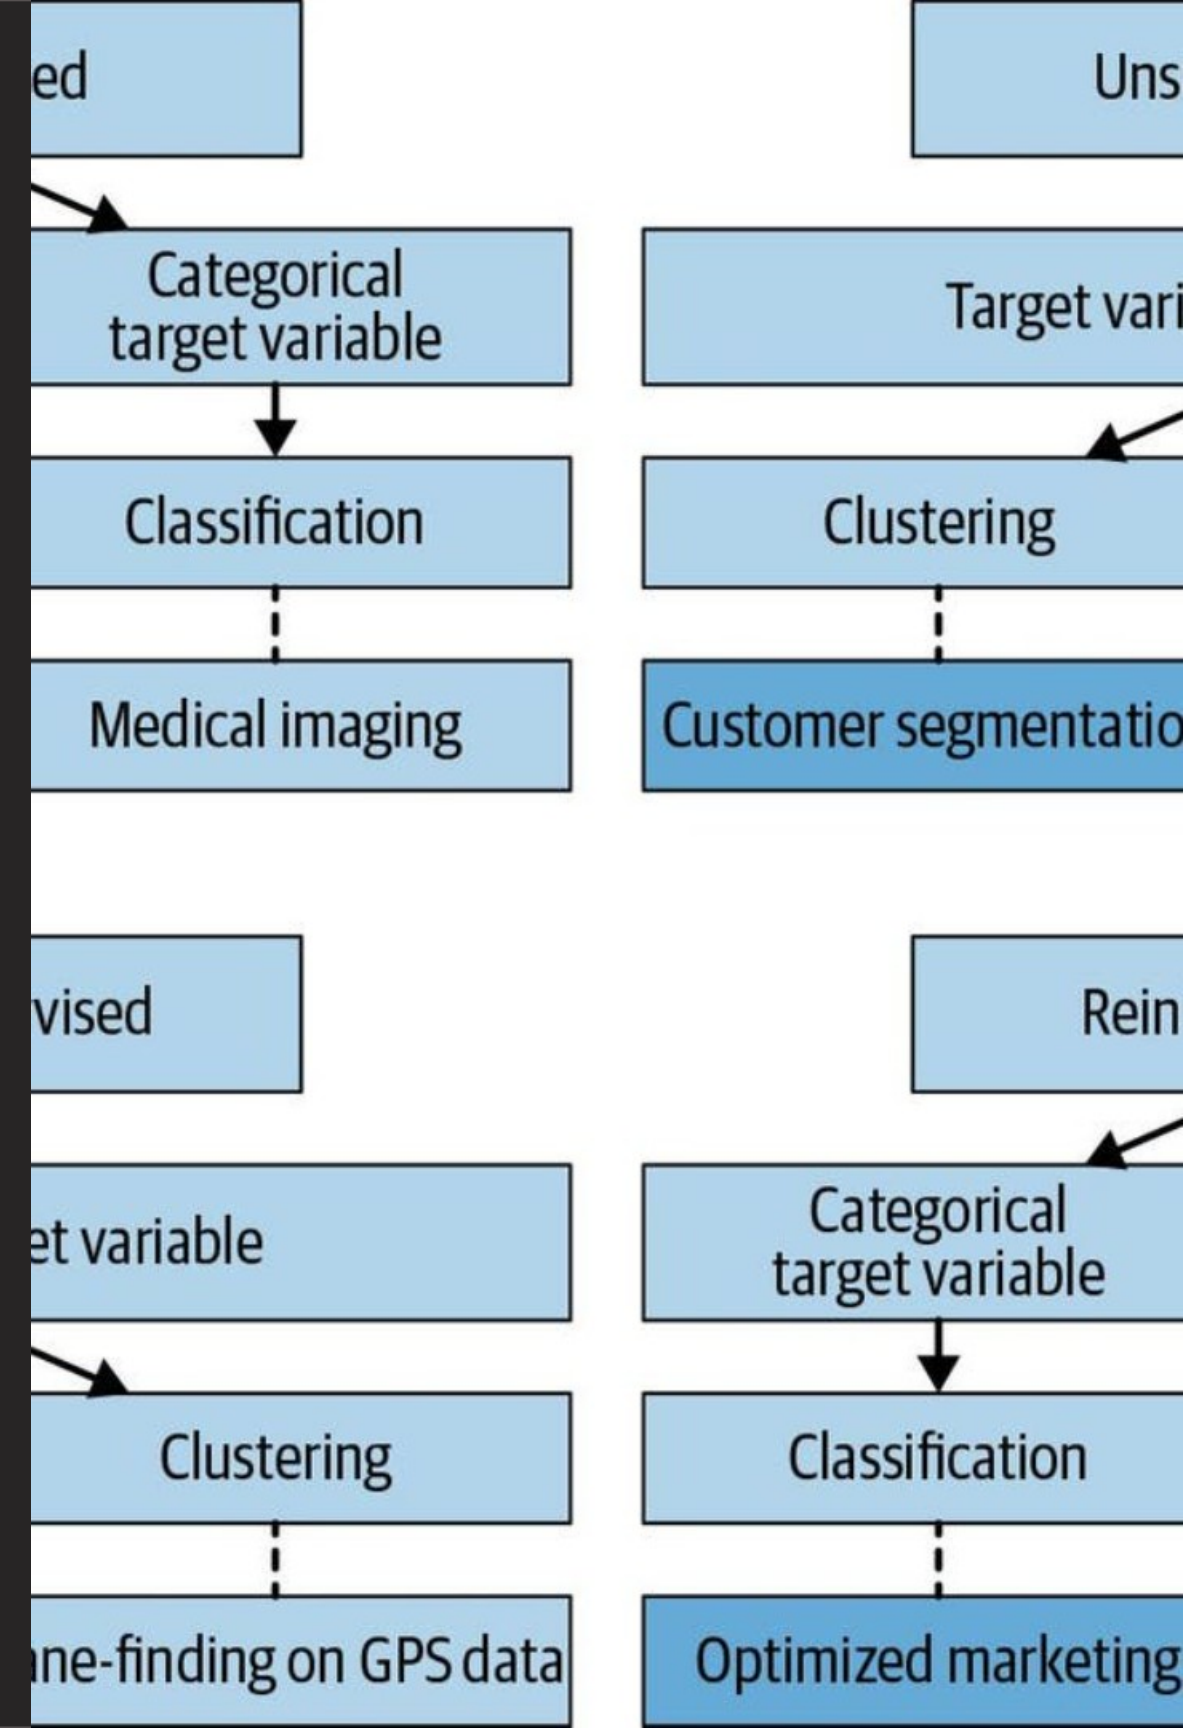

TruLens Enhanced: Unlocking the Power of AI Model Comparison and Understanding

Welcome to TruLens Enhanced, the ultimate tool for comparing and understanding AI models. Discover the exciting features that await you on this transformative journey.

by **Joseph Pollack**

Upgrade Overview: Tru Eval Integration

With the integration of Tru Eval and HuggingFace endpoints, TruLens Enhanced is born. Experience a new dimension of AI model analysis and evaluation.

TruLens Enhanced: A Powerful Tool

TruLens Enhanced revolutionizes model comparison, providing you with unprecedented insights and empowering you to make informed decisions.

HuggingFace Integration

Access a vast range of pre-trained models through our seamless integration with HuggingFace. Unlock the potential of comprehensive model comparison and evaluation.

Immerse yourself in the world of AI models and explore the possibilities available with TruLens Enhanced.

2

Step 2: Comparison

Compare different models, analyzing their strengths and weaknesses to find the perfect fit for your specific needs.