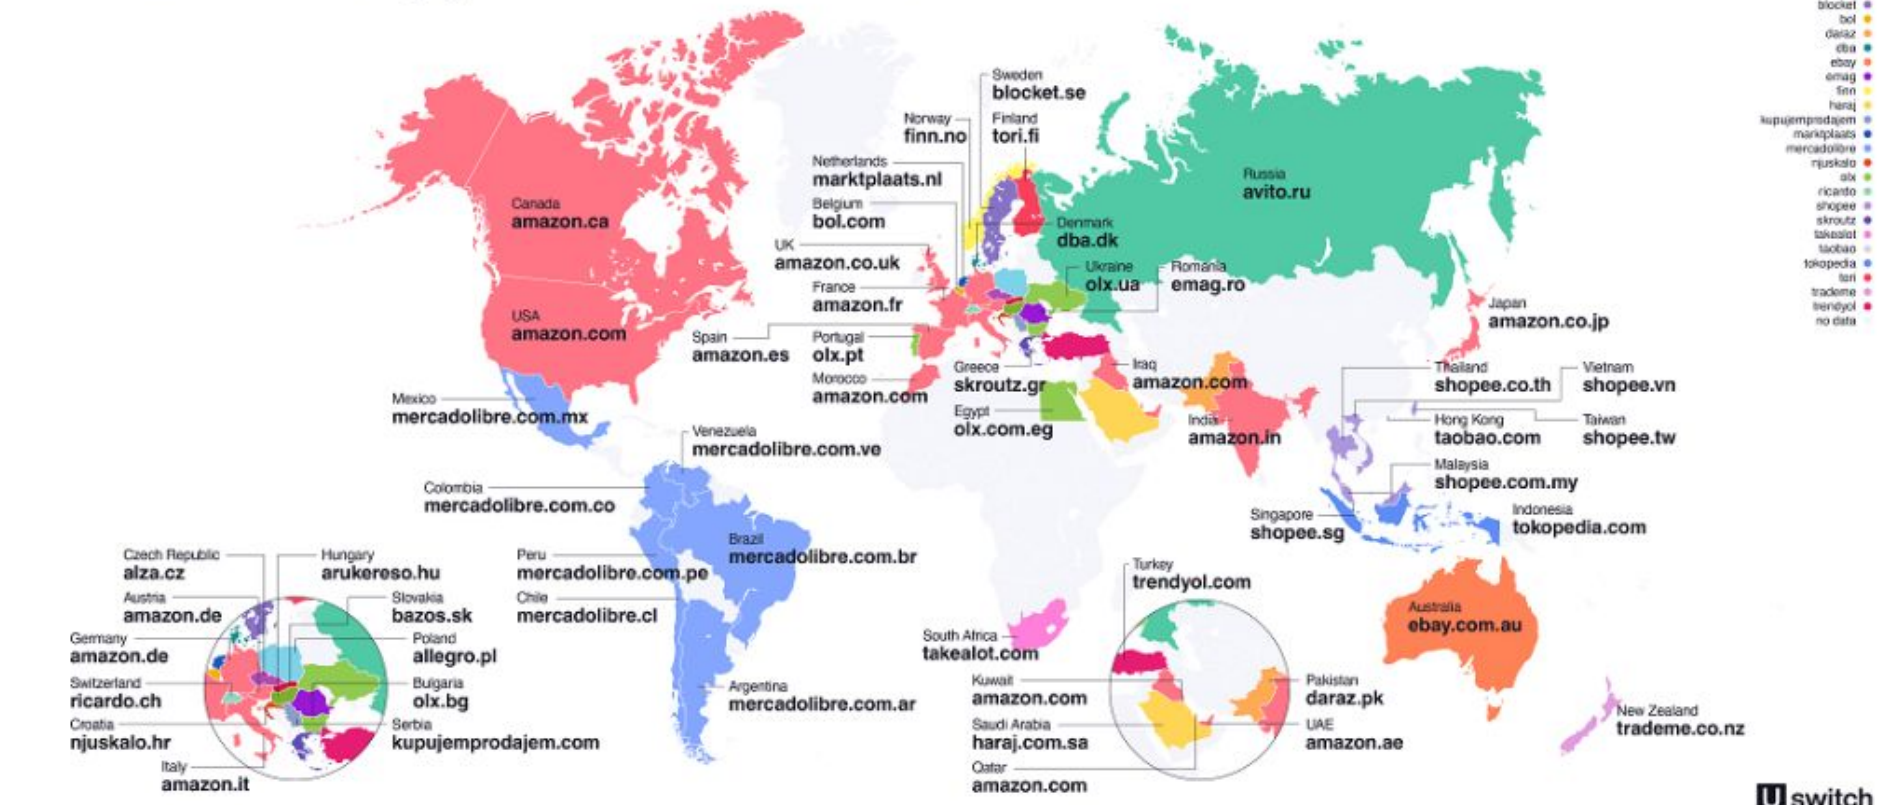

# Challenges faced by local businesses

**Competition  
from large chains**

**Lack of access  
to online sales**

**Difficulty  
to be found**

**Lack of  
profitability**

online store

Personally.ai  
Shopper

online store

**Personally.ai  
Shopper**

# Our competitors

mercado  
libre

Rakuten

AliExpress™

amazon

Etsy

Alibaba

## Where The World Shops Online

Uswitch reveals the most visited shopping site in different countries around the world

online store

Personally.ai  
Shopper

Full data and research here: xxx