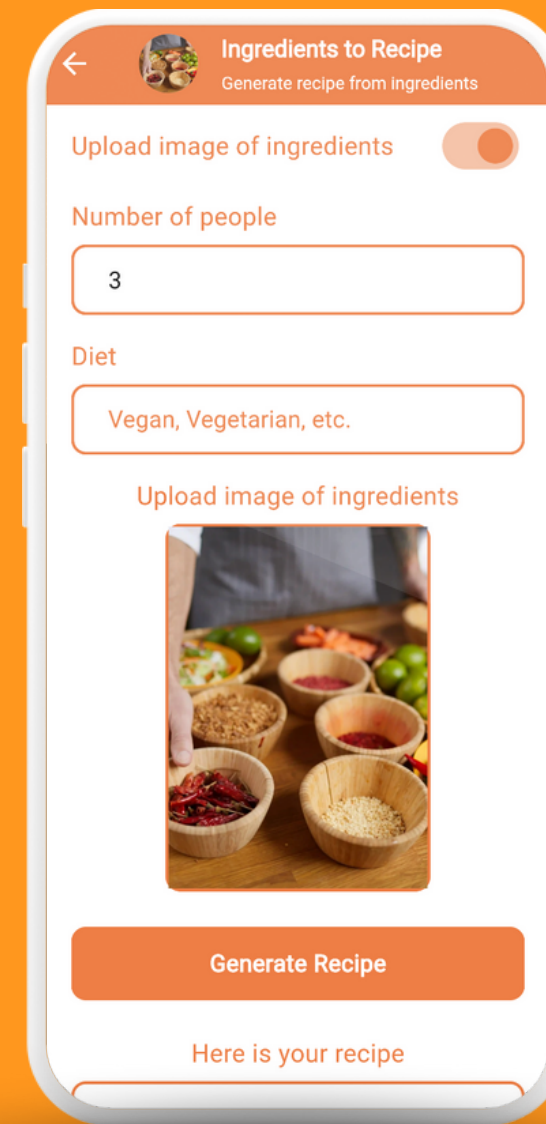

Features

1

Chat with Chef Buddy!

2

Ingredients to Reipe.

3

Food to Reipe.