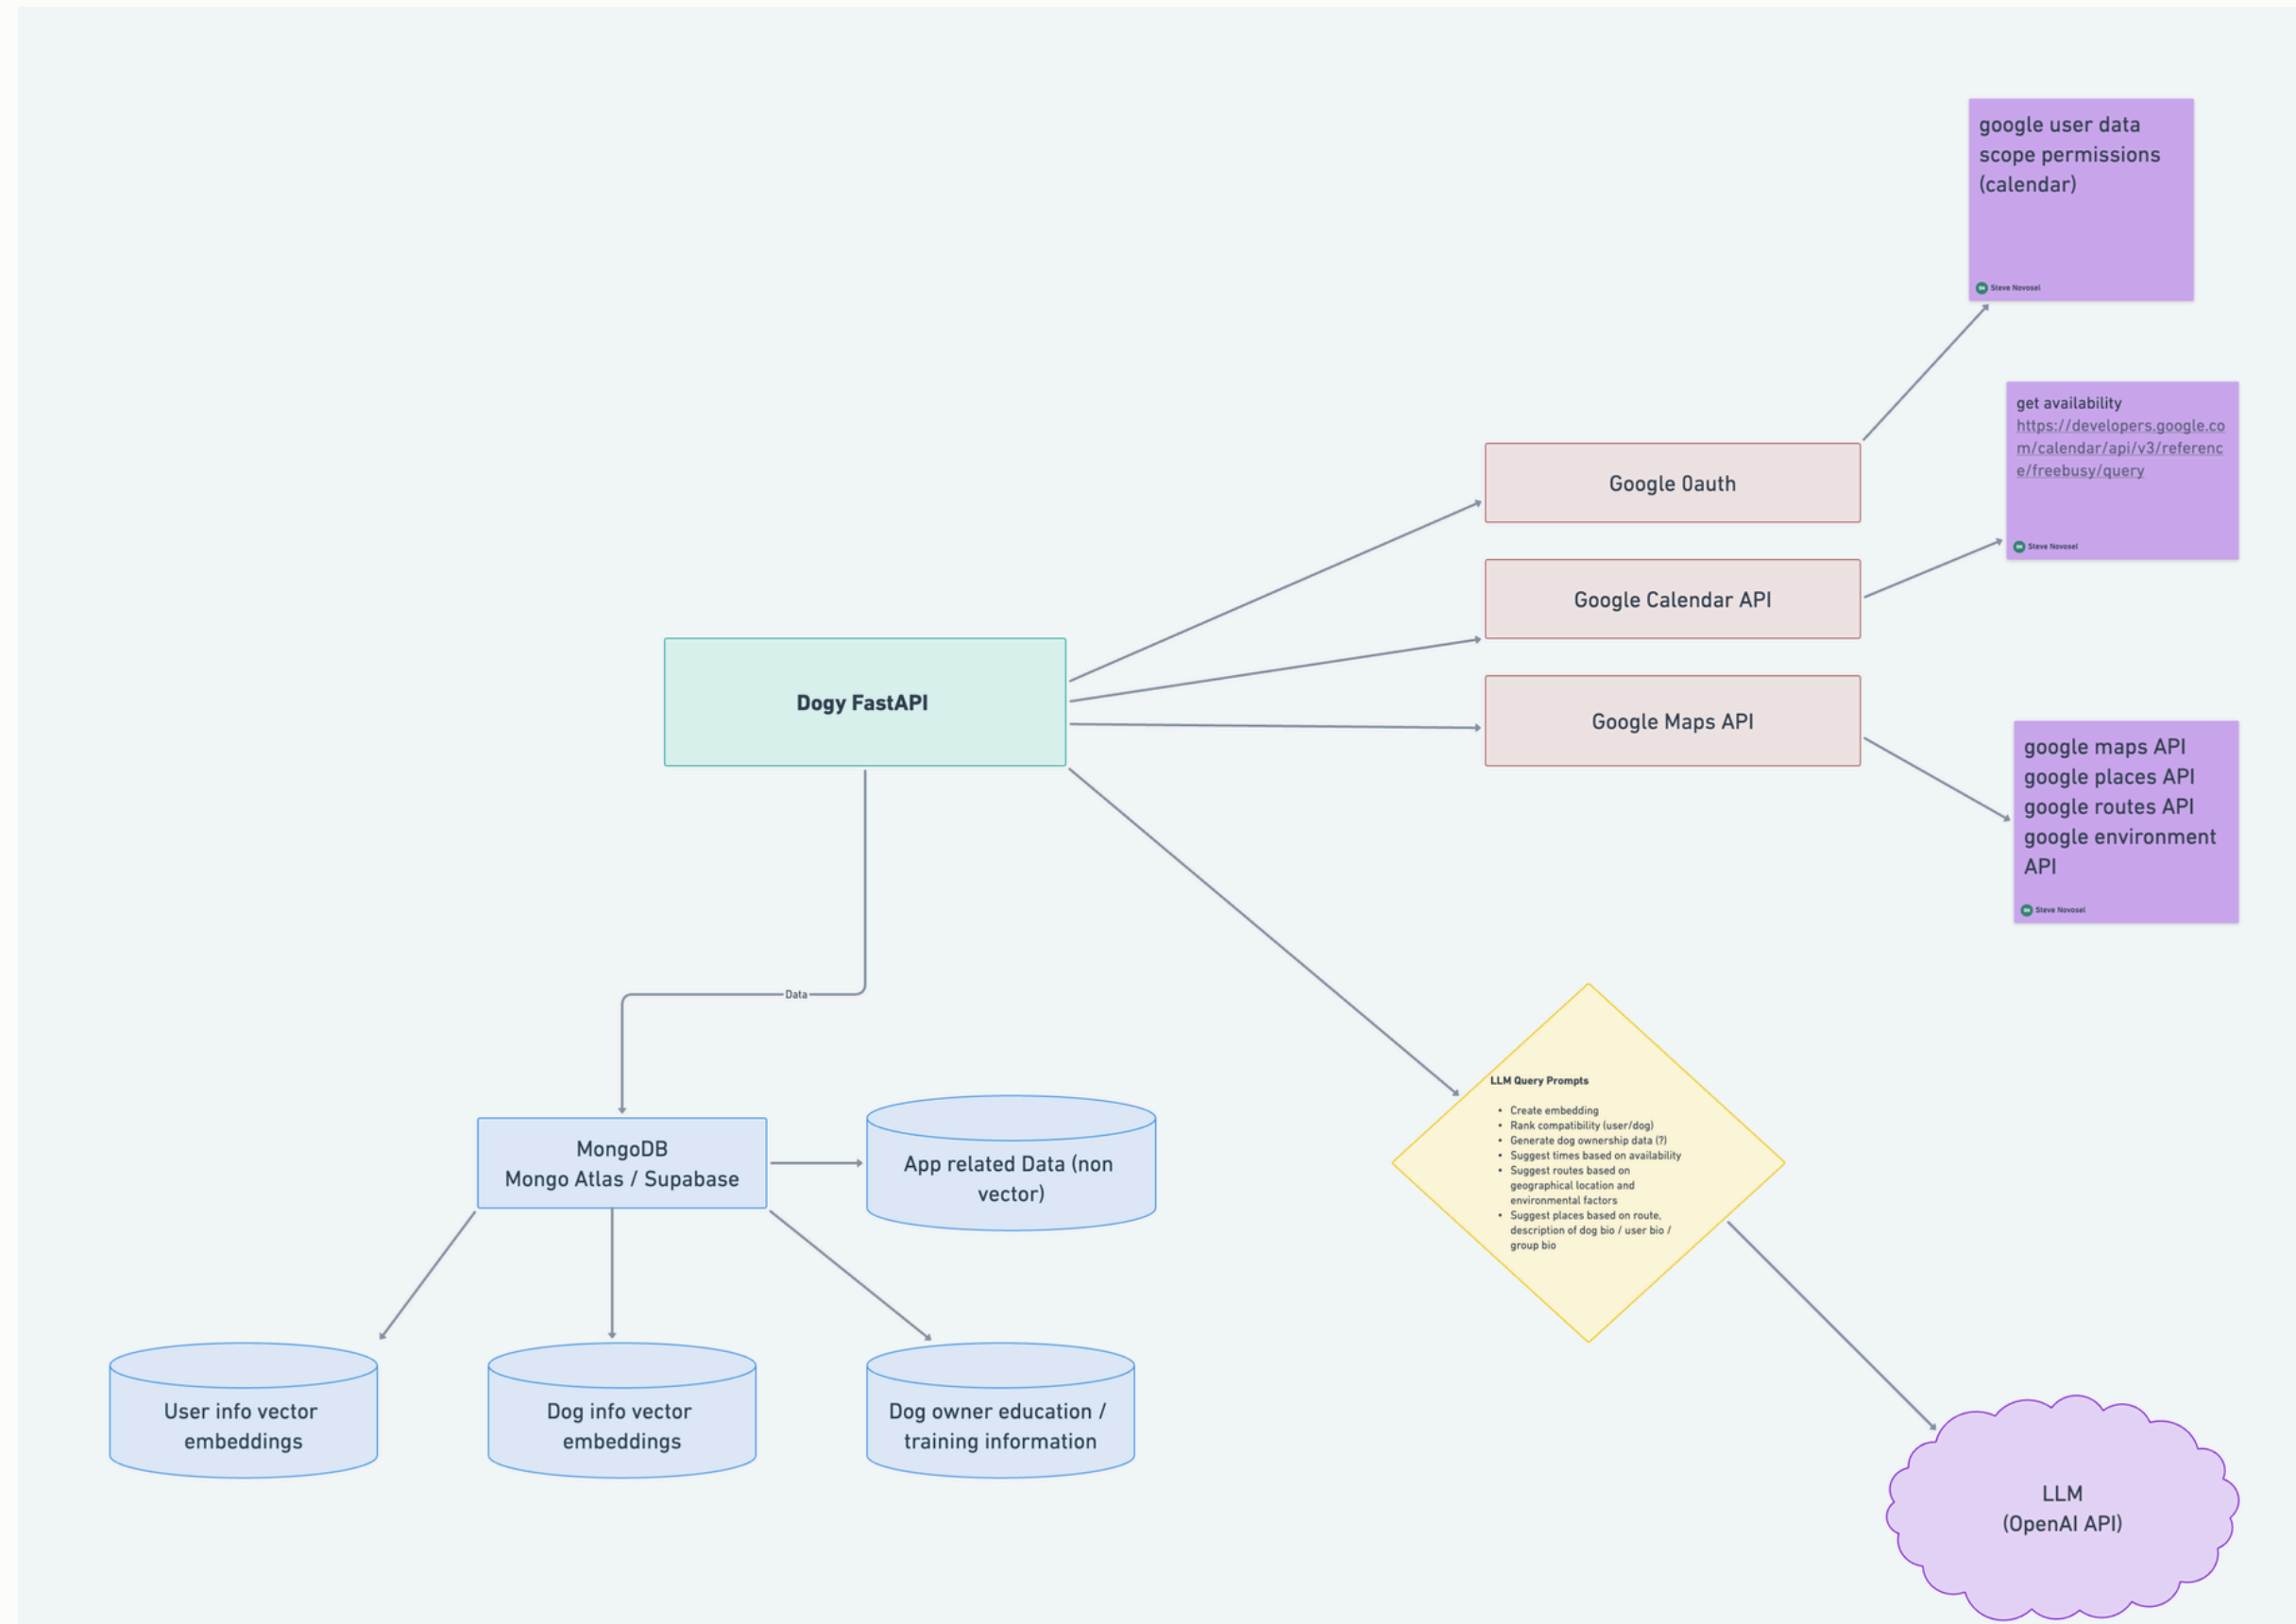

Dogy

Get creative with your walk

www.dogy.app

Problem

Dog & owner get bored walking the same path every day

30% of dog owner struggle to find playmate

Dogy

A unique walk every time

- Based on your calendar availability
- Include exercise and park dog matching
- Propose side activity (Bar, restaurant, Outside activity)

The screenshot shows the Dogy app interface. At the top, it says "Dogy is here for serve you" and "Plan your next walk". Below this, there's a section for "A unique walk selection for you and 'Dog name'", with options for "Today 14:30", "Tomorrow 09:00", and "Sunday 17:00". A summary box shows: Distance 7,4km, Duration 45 min, Possible meeting 80%, and Temperature 24°C. Below this is a paragraph explaining the walk selection process. The main section is titled "1. Be social" and features a "Today . 15:00" slot at "Tantolundens hundrastgård". It lists two dogs: Igor (♂, 9 months, Shy, Energetic, Obedient) and Bella (♀, 1,5 year). A "Join the playtime" button is at the bottom. To the right, a map shows a walk route in Stockholm, starting at point 1, going to point 2, and ending at point 3. The map includes landmarks like the Waterfront Hotel, Stockholm City Hall, and various churches.

Who does it work

Market Scope

TAM	SAM	SOM
$200,000,000 \times \$150$ =\$30 billion	$60,000,000 \times 50\%$ $\times \$150 = \4.5 billion	$3 \text{ billion} \times 2\% = \60 million

Revenue Streams

Subscription model: 6\$/peer month
For unlimited walk

New Millennium dog parent

- 25-40 years old Middle to upper-middle class
- Predominantly remote workers
- Prioritize pet health and well-being, efficiency in daily tasks
- Influenced by user reviews, ease of use, cost-effectiveness