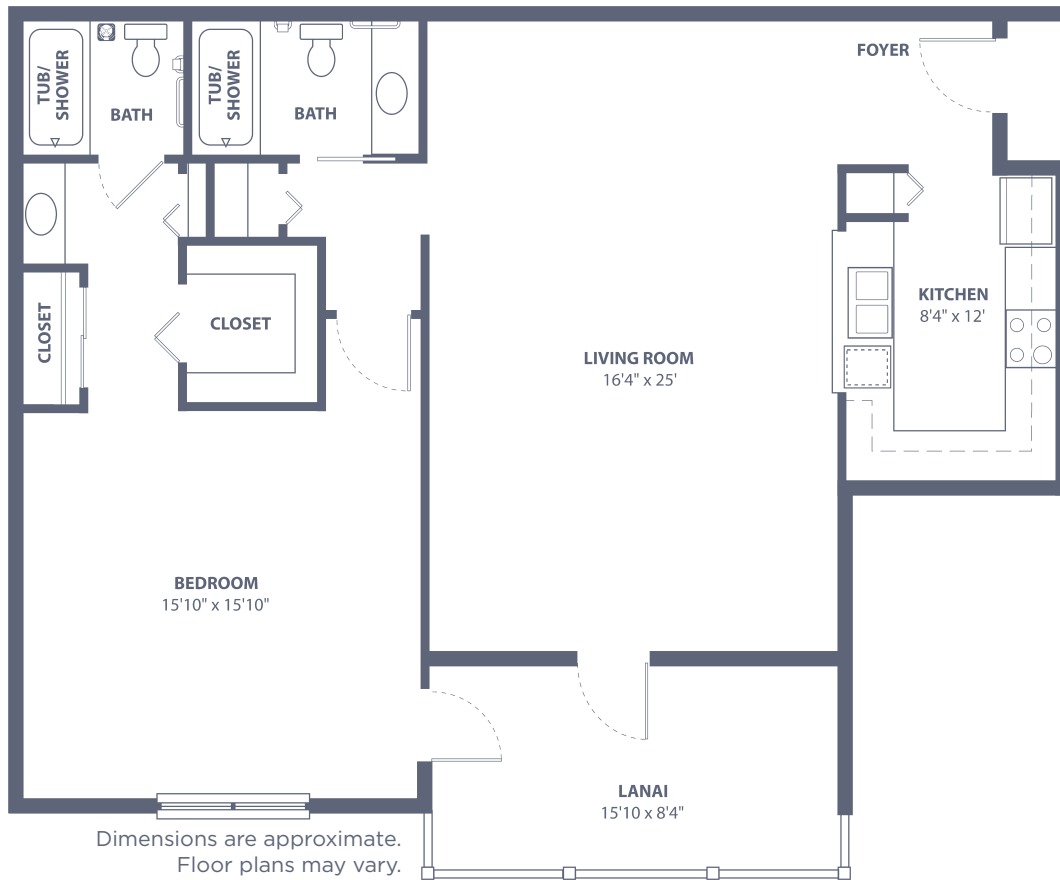

Jackson West

One Bedroom • Two Bath • 1,167 sq. ft.
Plus 128 sq. ft. of lanai area

Lake Port Square

821 Lake Port Blvd. • Leesburg, FL 34748
352-728-8525 • LakePortSeniorLiving.com