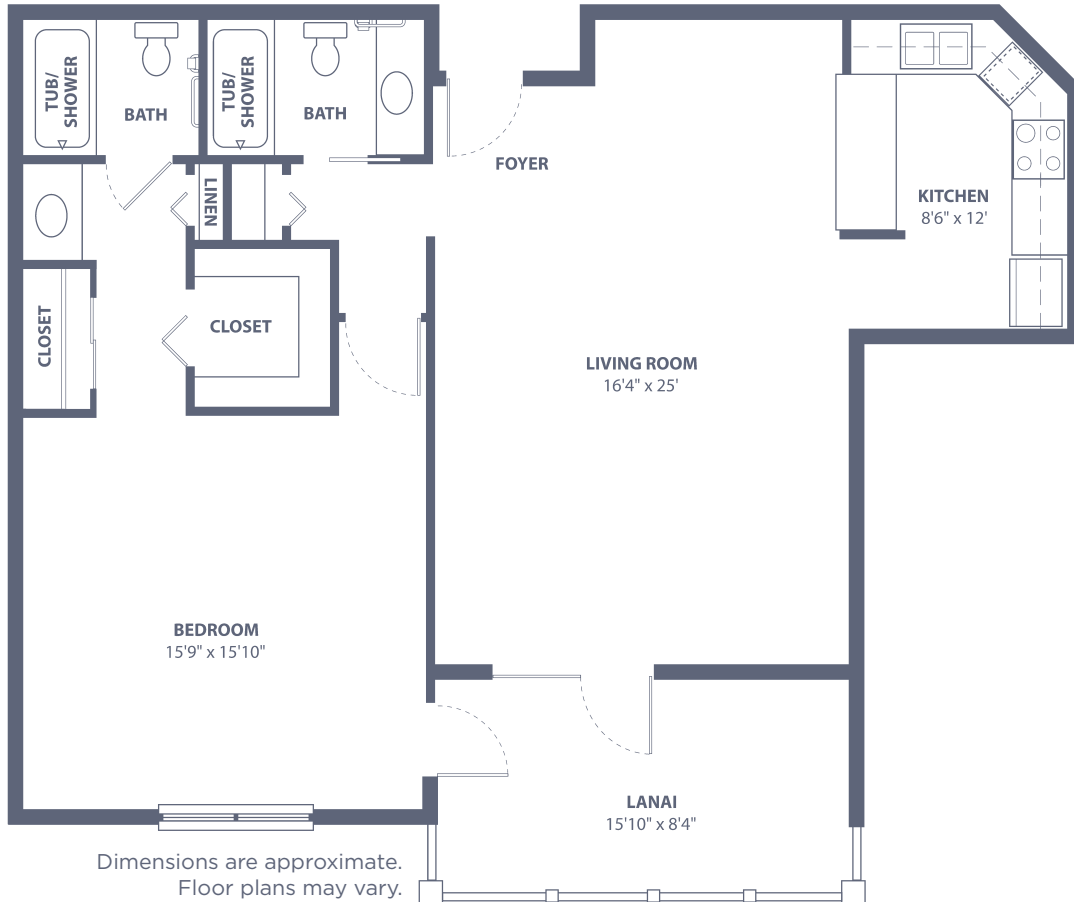

Heron West

One Bedroom • Two Bath • 1,102 sq. ft.
Plus 128 sq. ft. of lanai area

Lake Port Square

821 Lake Port Blvd. • Leesburg, FL 34748
352-728-8525 • LakePortSeniorLiving.com