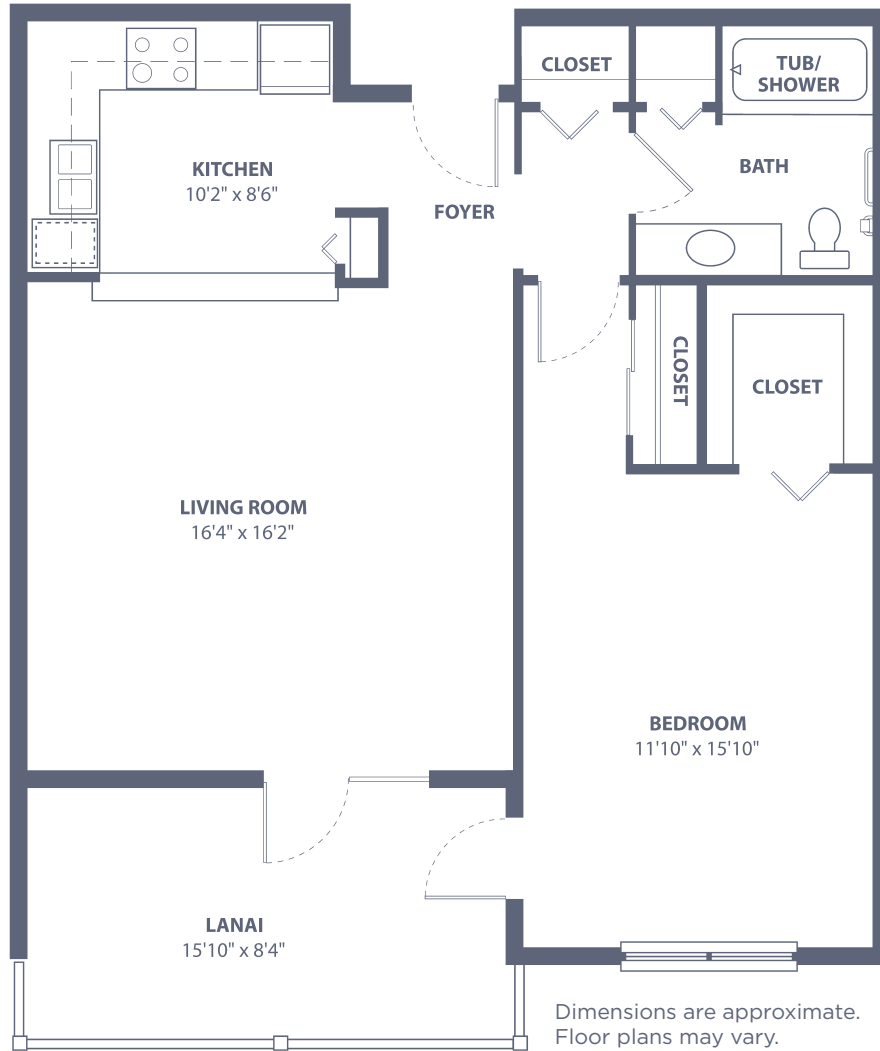

# Benton West

One Bedroom • 754 sq. ft.  
Plus 96 sq. ft. of lanai area

# Dora East

One Bedroom • 833 sq. ft.  
Plus 144 sq. ft. of lanai area

# Dora West

One Bedroom • 860 sq. ft.  
Plus 135 sq. ft. of lanai area