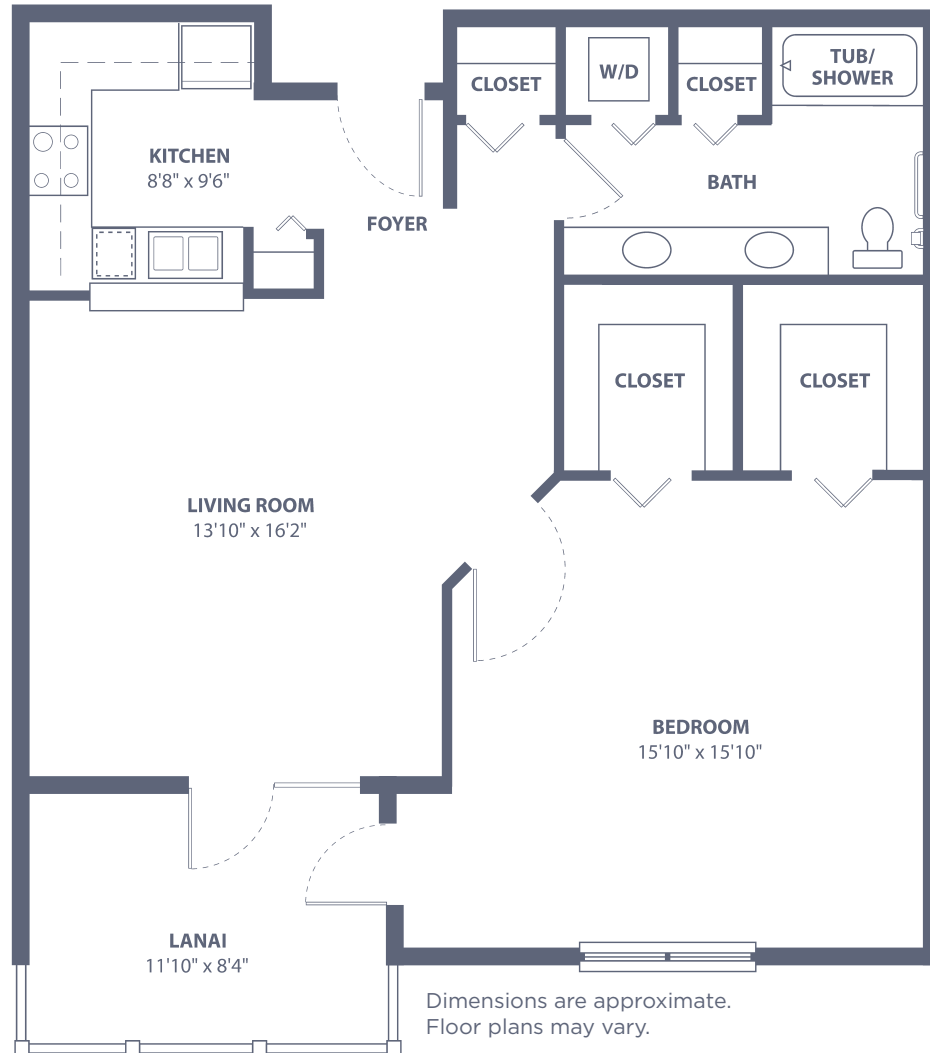

Eustis West

One Bedroom • 959 sq. ft.
Plus 96 sq. ft. of lanai area

Lake Port Square

821 Lake Port Blvd. • Leesburg, FL 34748
352-728-8525 • LakePortSeniorLiving.com