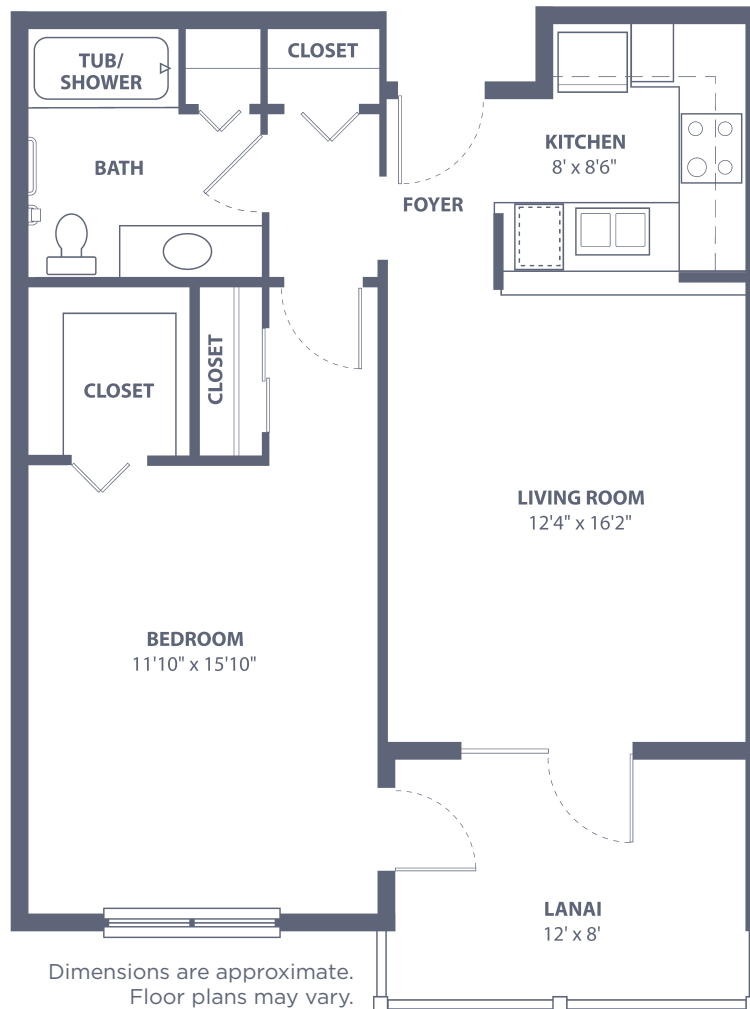

# Adams Studio

528 sq. ft.

Plus 72 sq. ft. of lanai area

# Benton East

One Bedroom • 727 sq. ft.  
Plus 108 sq. ft. of lanai area

# Benton West

One Bedroom • 754 sq. ft.  
Plus 96 sq. ft. of lanai area