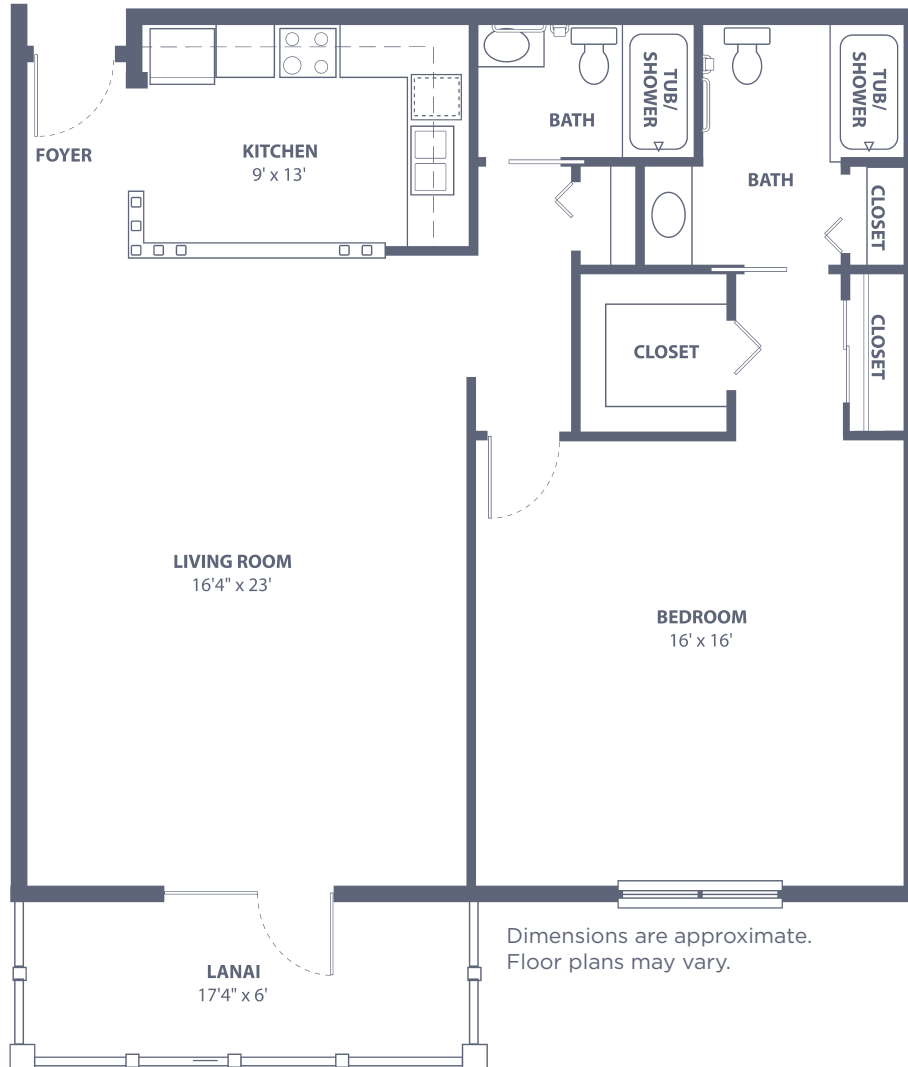

Gardner East

One Bedroom • Two Bath • 1,050 sq. ft.
Plus 105 sq. ft. of lanai area

Lake Port Square

821 Lake Port Blvd. • Leesburg, FL 34748
352-728-8525 • LakePortSeniorLiving.com