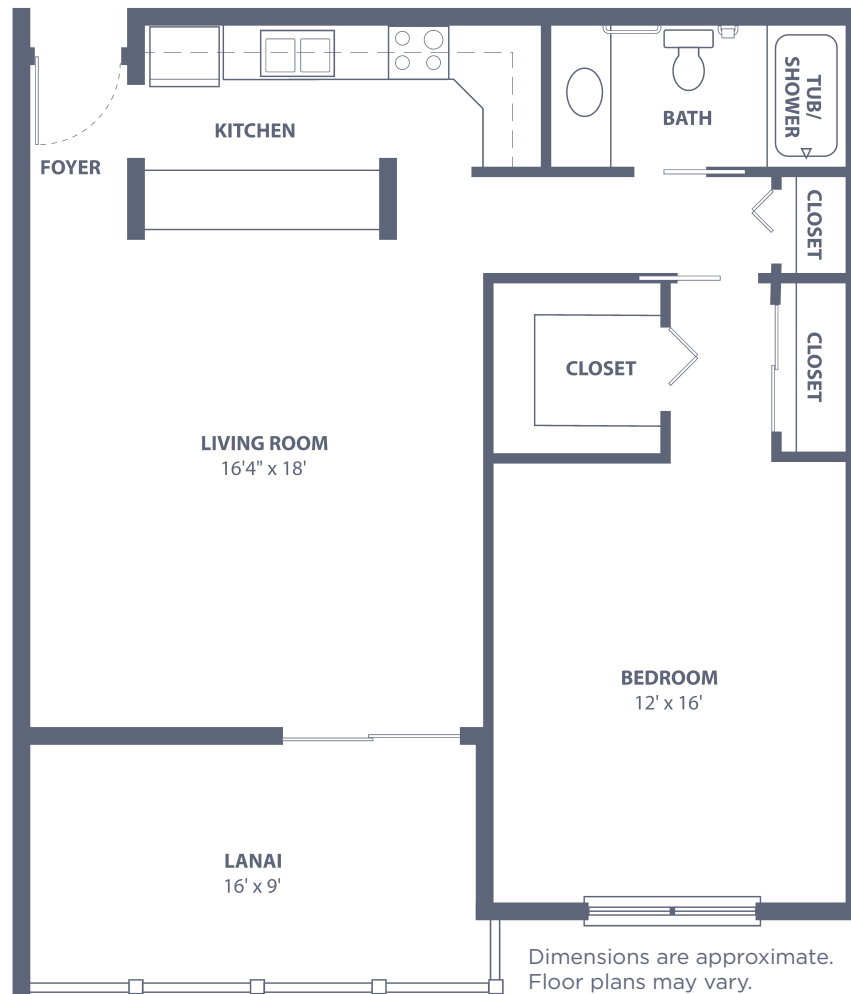

Dora East

One Bedroom • 833 sq. ft.
Plus 144 sq. ft. of lanai area

Lake Port Square

821 Lake Port Blvd. • Leesburg, FL 34748
352-728-8525 • LakePortSeniorLiving.com