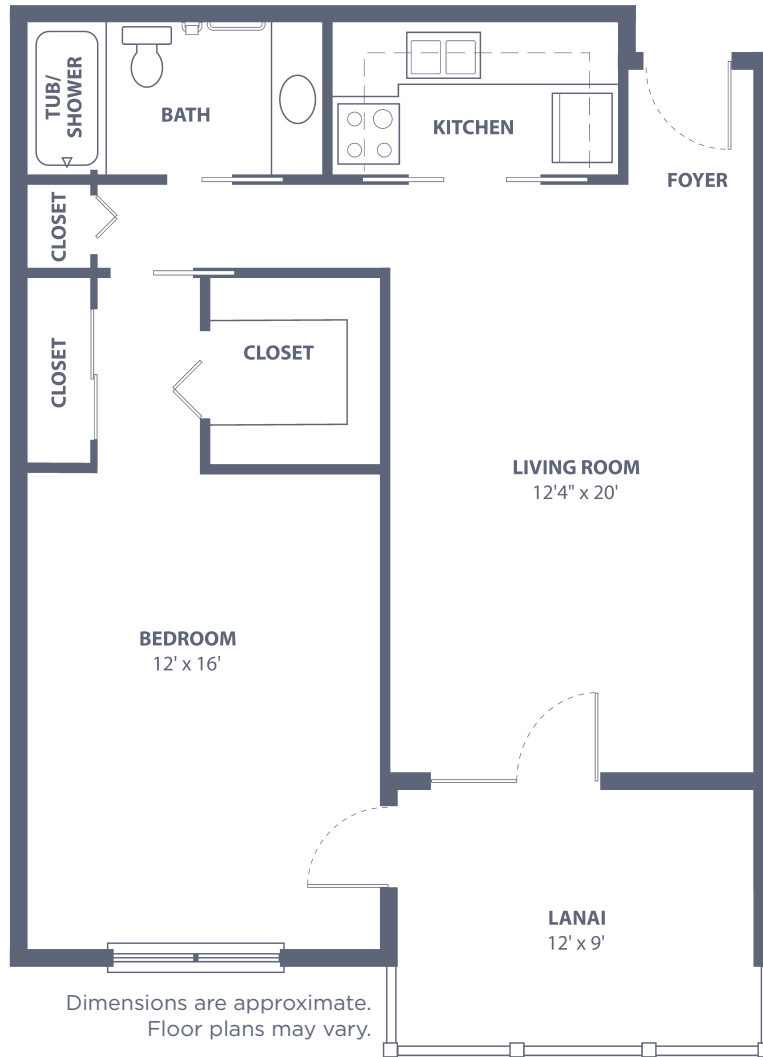

# Adams Studio

528 sq. ft.

Plus 72 sq. ft. of lanai area

# Benton East

One Bedroom • 727 sq. ft.  
Plus 108 sq. ft. of lanai area

# Benton West

One Bedroom • 754 sq. ft.  
Plus 96 sq. ft. of lanai area