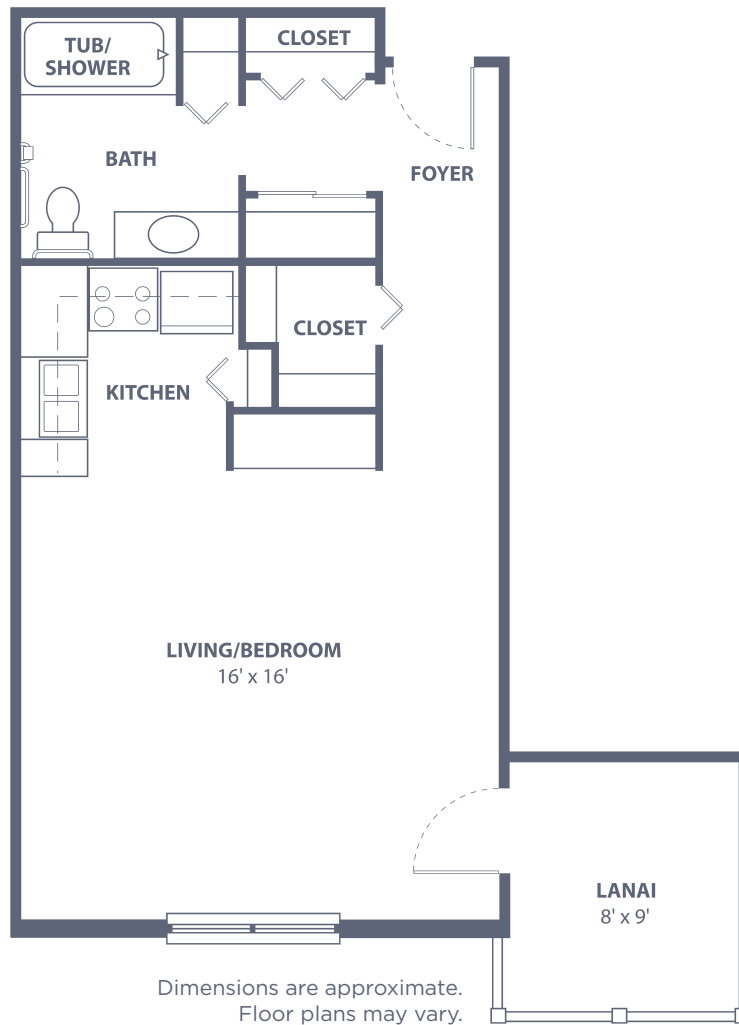

# Adams Studio

528 sq. ft.

Plus 72 sq. ft. of lanai area

# Benton East

One Bedroom • 727 sq. ft.  
Plus 108 sq. ft. of lanai area

# Benton West

One Bedroom • 754 sq. ft.  
Plus 96 sq. ft. of lanai area