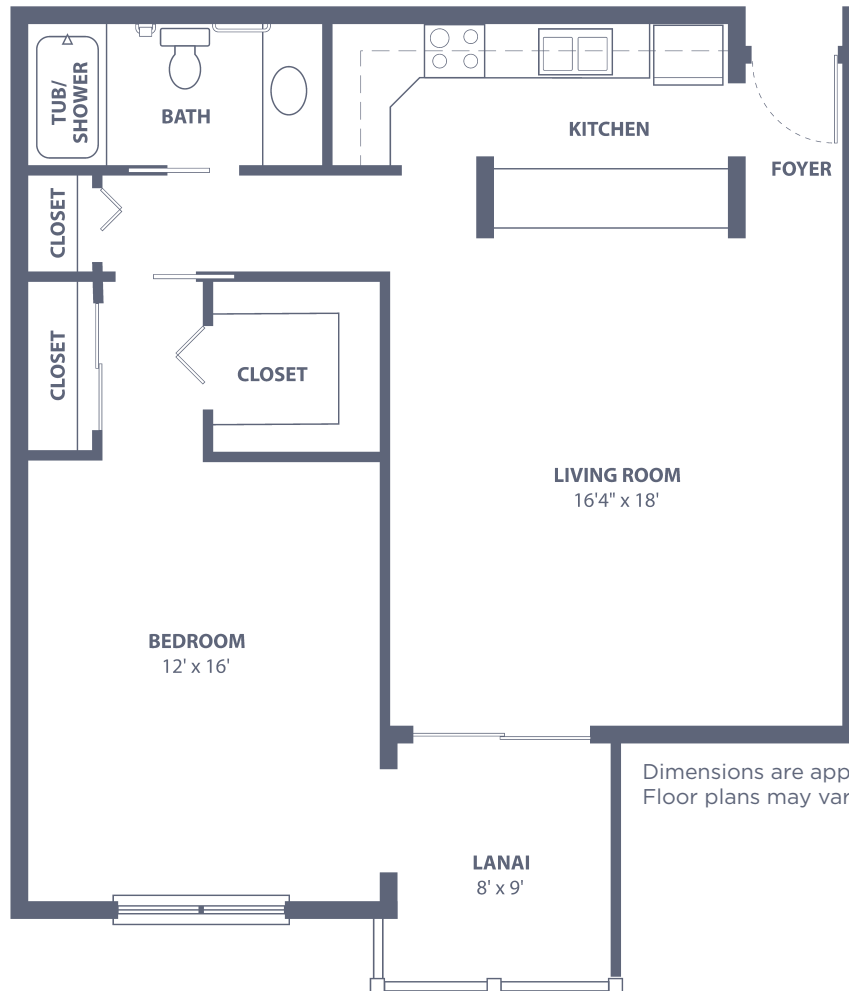

# Benton East

One Bedroom • 727 sq. ft.  
Plus 108 sq. ft. of lanai area

# Benton West

One Bedroom • 754 sq. ft.  
Plus 96 sq. ft. of lanai area

# Carlton East

One Bedroom • 833 sq. ft.  
Plus 72 sq. ft. of lanai area