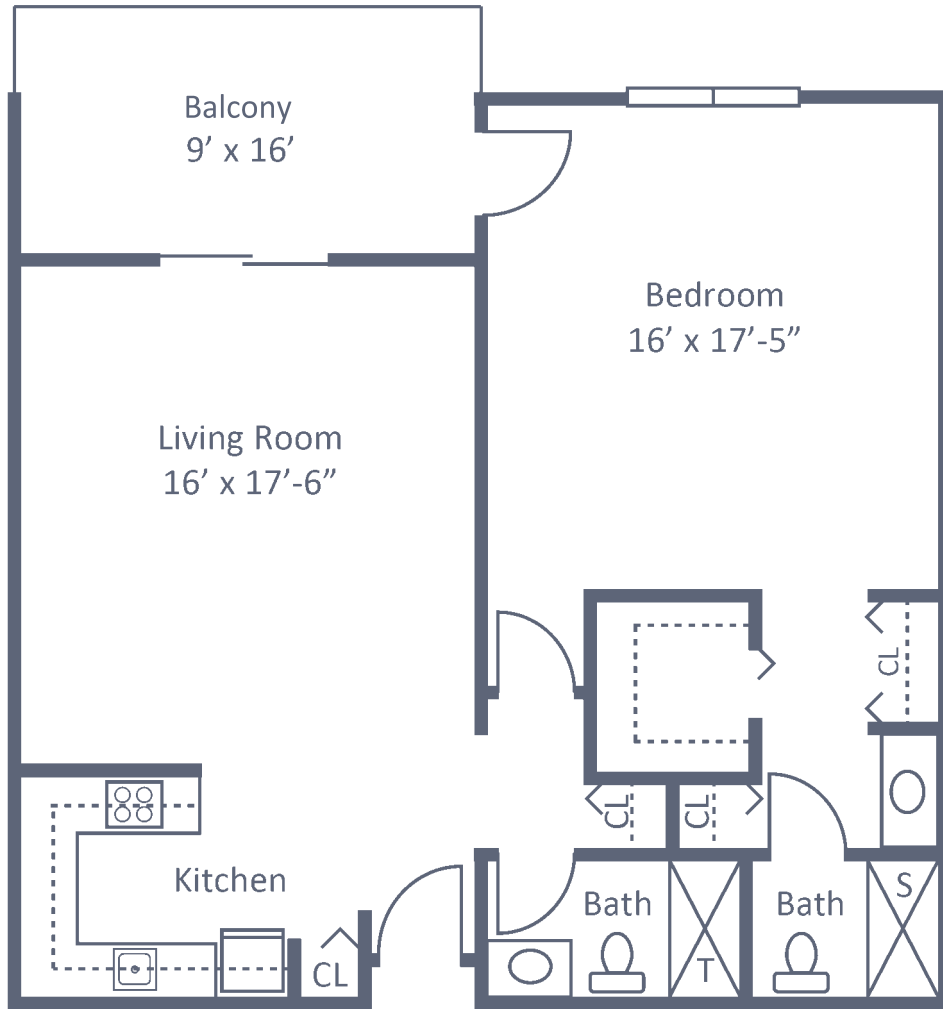

Key Largo

One Bedroom Model B • Floors 1-4, 728 sq. ft. • Floors 5-6, 776 sq. ft., plus 108 sq. ft. of Balcony Area

Dimensions are approximate.
Floor plans may vary.

Lake Seminole Square

8333 Seminole Blvd. • Seminole, FL 33772
727-391-0500 • LakeSeminoleSeniorLiving.com

8333 Seminole Blvd. • Seminole, FL 33772
727-391-0500 • LakeSeminoleSeniorLiving.com

Managed by  Life Care Services® 

Captiva

Deluxe One Bedroom Model C-16 • Floors 1-4, 852 sq. ft.
Floors 5-6, 908 sq. ft., plus 144 sq. ft. of Balcony Area

Dimensions are approximate.
Floor plans may vary.

Lake Seminole Square

8333 Seminole Blvd. • Seminole, FL 33772
727-391-0500 • LakeSeminoleSeniorLiving.com

Managed by  Life Care Services® 

Venice

One Bedroom • Two Bath Model D • Floors 1-4, 970 sq. ft.
Floors 5-6, 1,026 sq. ft., plus 144 sq. ft. of Balcony Area

Dimensions are approximate.
Floor plans may vary.

Lake Seminole Square

8333 Seminole Blvd. • Seminole, FL 33772
727-391-0500 • LakeSeminoleSeniorLiving.com

Managed by  Life Care Services® 

Key Biscayne

Deluxe One Bedroom • Two Bath Model E • Floors 1-4, 1,050 sq. ft.
Floors 5-6, 1,114 sq. ft., plus 72 sq. ft. of Balcony Area