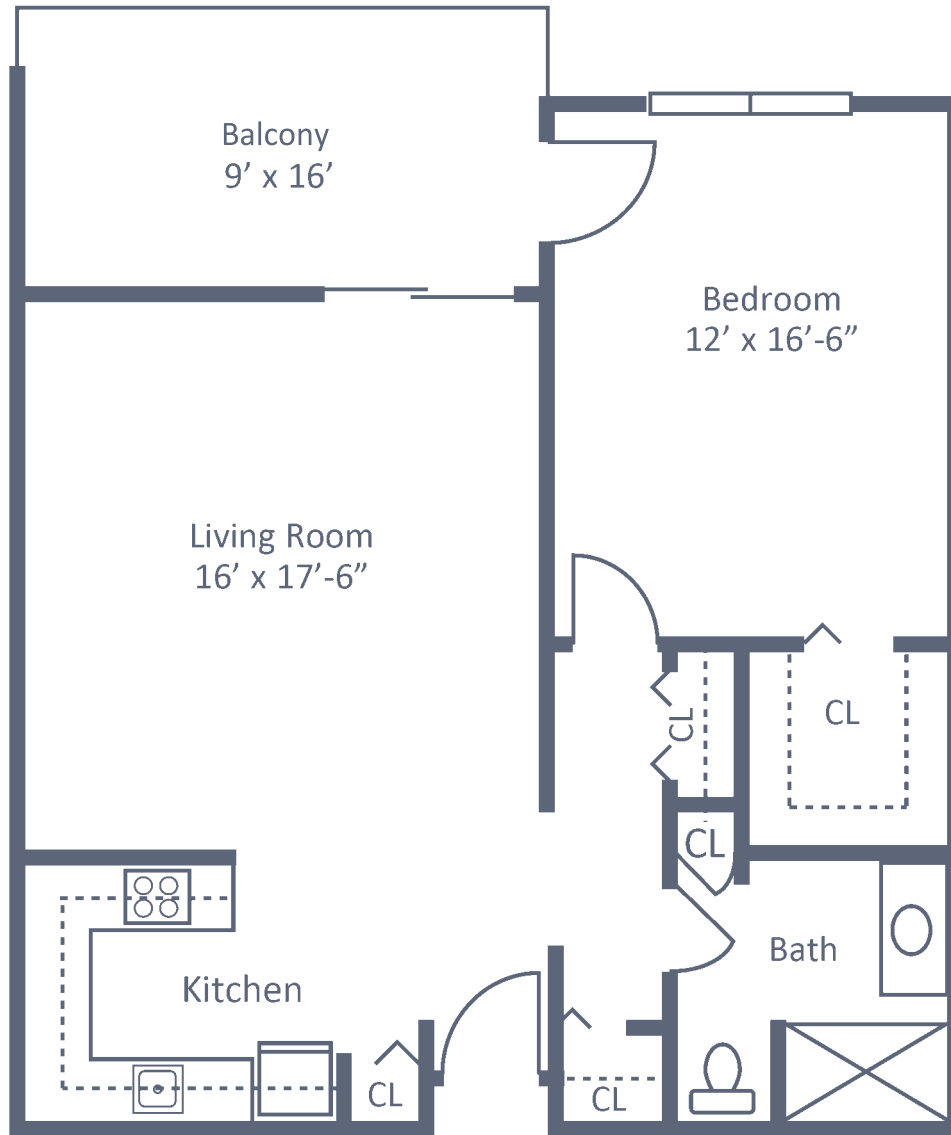

Key Largo

One Bedroom Model B • Floors 1-4, 728 sq. ft. • Floors 5-6, 776 sq. ft., plus 108 sq. ft. of Balcony Area

Dimensions are approximate.
Floor plans may vary.

Lake Seminole Square

8333 Seminole Blvd. • Seminole, FL 33772
727-391-0500 • LakeSeminoleSeniorLiving.com

Managed by  Life Care Services® 

Sanibel

Large One Bedroom Model C-8 • Floors 1-4, 852 sq. ft.
Floors 5-6, 908 sq. ft., plus 72 sq. ft. of Balcony Area

Dimensions are approximate.
Floor plans may vary.

Lake Seminole Square

8333 Seminole Blvd. • Seminole, FL 33772
727-391-0500 • LakeSeminoleSeniorLiving.com

Managed by  Life Care Services® 

Captiva

Deluxe One Bedroom Model C-16 • Floors 1-4, 852 sq. ft.
Floors 5-6, 908 sq. ft., plus 144 sq. ft. of Balcony Area

Dimensions are approximate.
Floor plans may vary.

Lake Seminole Square

8333 Seminole Blvd. • Seminole, FL 33772
727-391-0500 • LakeSeminoleSeniorLiving.com

Managed by  Life Care Services® 

Venice

One Bedroom • Two Bath Model D • Floors 1-4, 970 sq. ft.
Floors 5-6, 1,026 sq. ft., plus 144 sq. ft. of Balcony Area