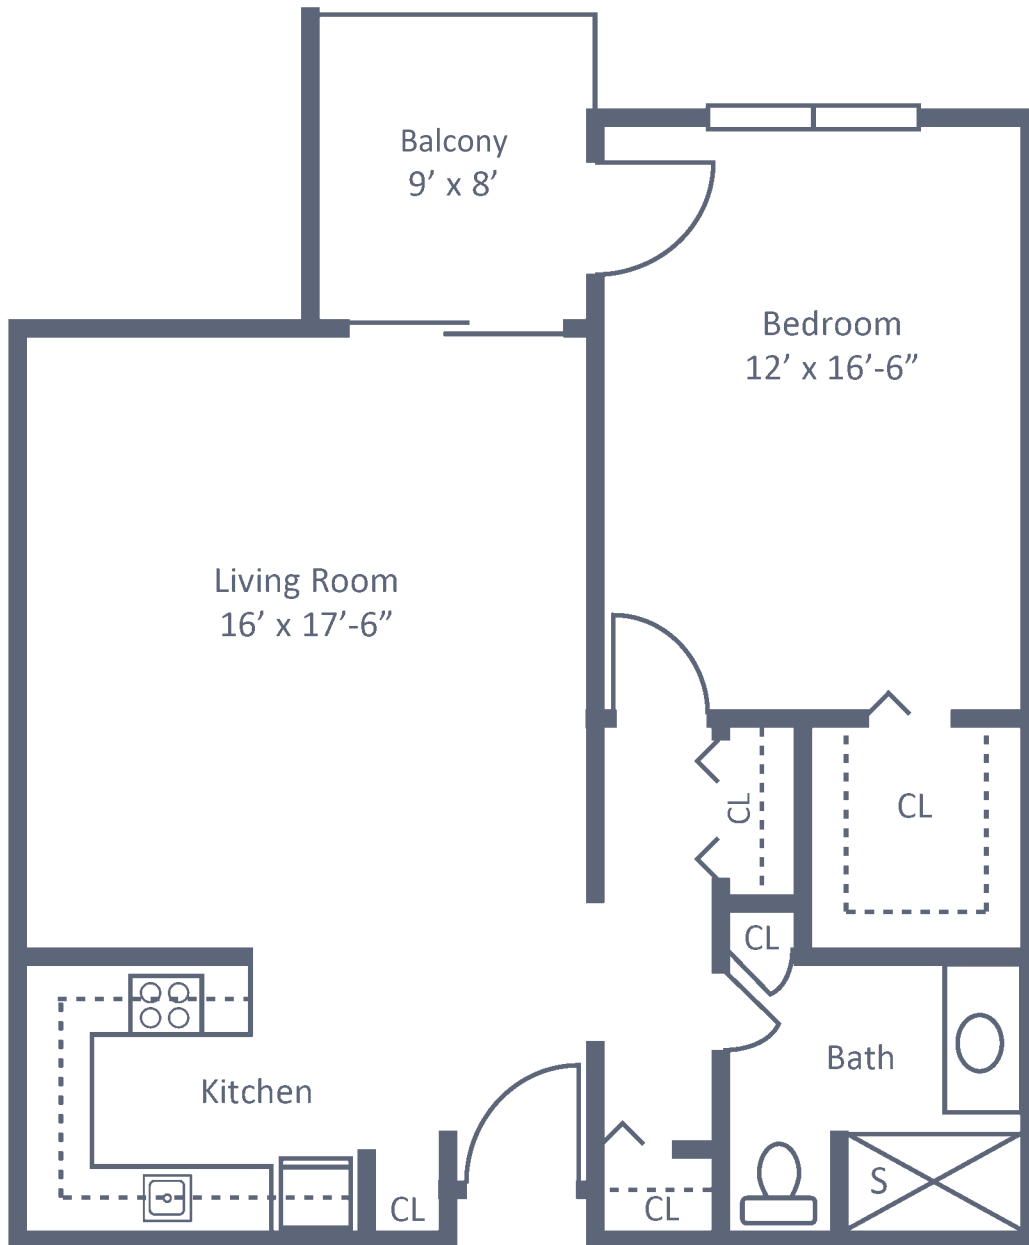

Key Largo

One Bedroom Model B • Floors 1-4, 728 sq. ft. • Floors 5-6, 776 sq. ft., plus 108 sq. ft. of Balcony Area

Dimensions are approximate.
Floor plans may vary.

Lake Seminole Square

8333 Seminole Blvd. • Seminole, FL 33772
727-391-0500 • LakeSeminoleSeniorLiving.com

Managed by  Life Care Services® 

Sanibel

Large One Bedroom Model C-8 • Floors 1-4, 852 sq. ft.
Floors 5-6, 908 sq. ft., plus 72 sq. ft. of Balcony Area

Dimensions are approximate.
Floor plans may vary.

Lake Seminole Square

8333 Seminole Blvd. • Seminole, FL 33772
727-391-0500 • LakeSeminoleSeniorLiving.com

Managed by  Life Care Services® 

Captiva

Deluxe One Bedroom Model C-16 • Floors 1-4, 852 sq. ft.
Floors 5-6, 908 sq. ft., plus 144 sq. ft. of Balcony Area

Dimensions are approximate.
Floor plans may vary.

Lake Seminole Square

8333 Seminole Blvd. • Seminole, FL 33772
727-391-0500 • LakeSeminoleSeniorLiving.com

Managed by  Life Care Services® 

Venice

One Bedroom • Two Bath Model D • Floors 1-4, 970 sq. ft.
Floors 5-6, 1,026 sq. ft., plus 144 sq. ft. of Balcony Area