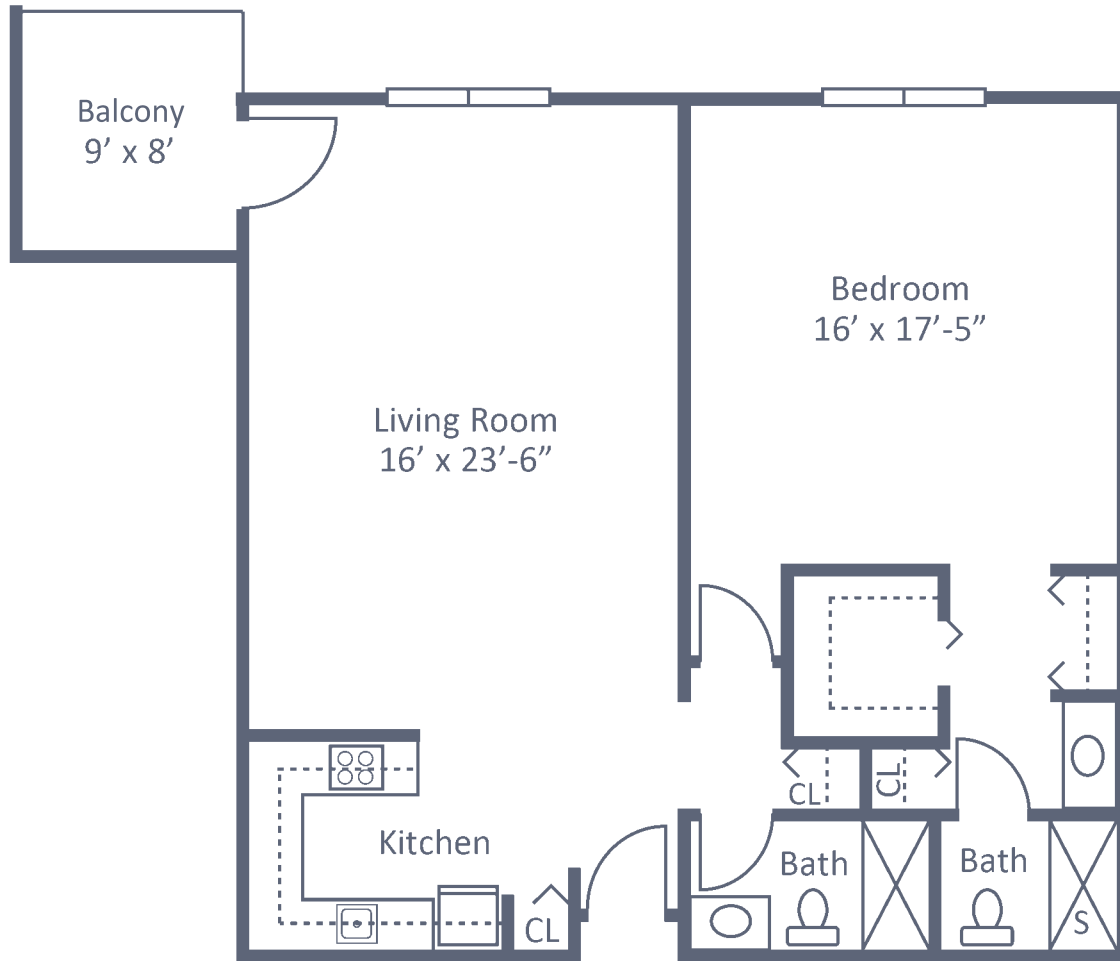

Key Largo

One Bedroom Model B • Floors 1-4, 728 sq. ft. • Floors 5-6, 776 sq. ft., plus 108 sq. ft. of Balcony Area

Dimensions are approximate.
Floor plans may vary.

Lake Seminole Square

8333 Seminole Blvd. • Seminole, FL 33772
727-391-0500 • LakeSeminoleSeniorLiving.com

Dimensions are approximate.
Floor plans may vary.

Lake Seminole Square

8333 Seminole Blvd. • Seminole, FL 33772
727-391-0500 • LakeSeminoleSeniorLiving.com

Managed by  Life Care Services® 

Venice

One Bedroom • Two Bath Model D • Floors 1-4, 970 sq. ft.
Floors 5-6, 1,026 sq. ft., plus 144 sq. ft. of Balcony Area

Dimensions are approximate.
Floor plans may vary.

Lake Seminole Square

8333 Seminole Blvd. • Seminole, FL 33772
727-391-0500 • LakeSeminoleSeniorLiving.com

Managed by  Life Care Services® 

Key Biscayne

Deluxe One Bedroom • Two Bath Model E • Floors 1-4, 1,050 sq. ft.
Floors 5-6, 1,114 sq. ft., plus 72 sq. ft. of Balcony Area

Dimensions are approximate.
Floor plans may vary.

Lake Seminole Square

8333 Seminole Blvd. • Seminole, FL 33772
727-391-0500 • LakeSeminoleSeniorLiving.com

Managed by  Life Care Services®

 EQUAL HOUSING OPPORTUNITY