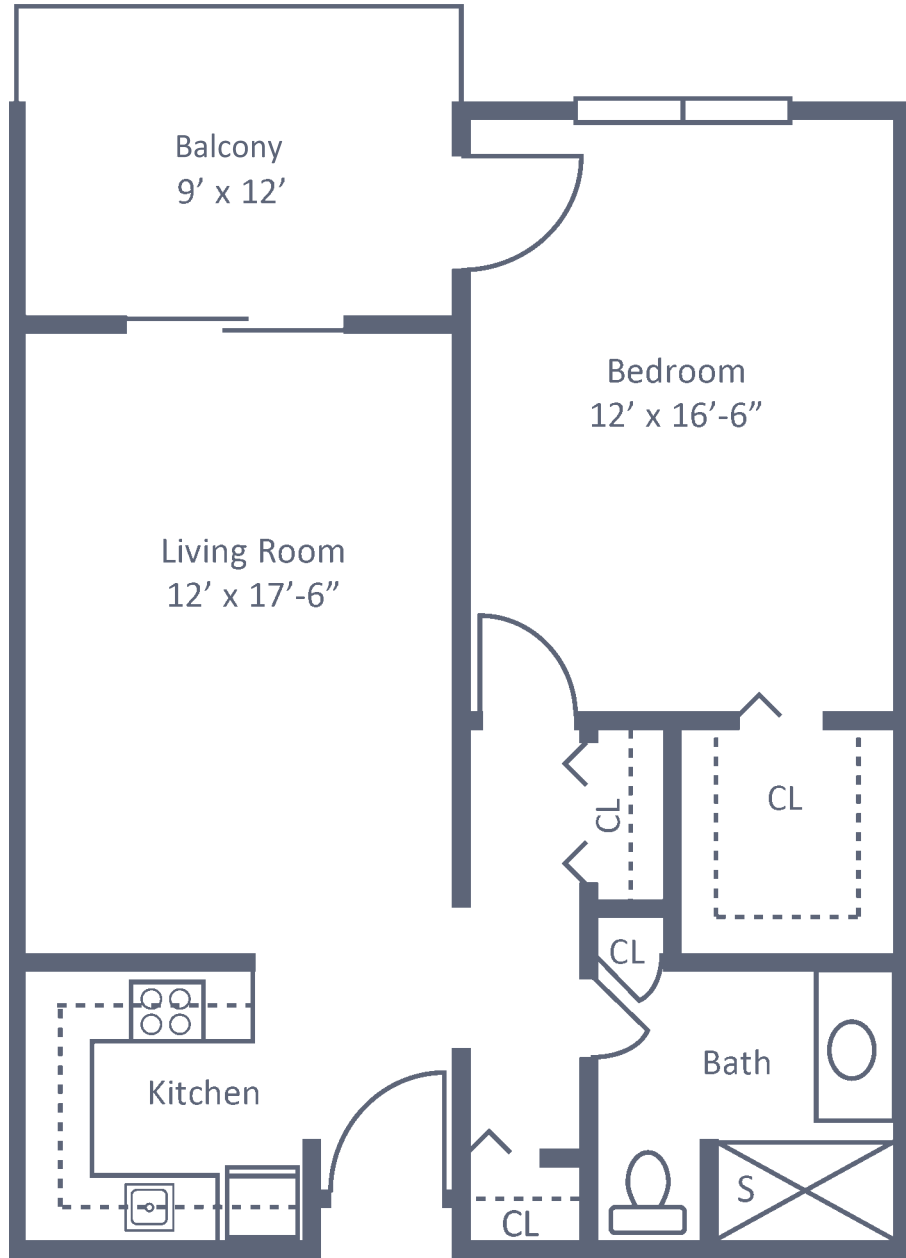

Key Largo

One Bedroom Model B • Floors 1-4, 728 sq. ft. • Floors 5-6, 776 sq. ft., plus 108 sq. ft. of Balcony Area

Dimensions are approximate.
Floor plans may vary.

Lake Seminole Square

8333 Seminole Blvd. • Seminole, FL 33772
727-391-0500 • LakeSeminoleSeniorLiving.com

Managed by  Life Care Services® 

Sanibel

Large One Bedroom Model C-8 • Floors 1-4, 852 sq. ft.
Floors 5-6, 908 sq. ft., plus 72 sq. ft. of Balcony Area

Dimensions are approximate.
Floor plans may vary.

Lake Seminole Square

8333 Seminole Blvd. • Seminole, FL 33772
727-391-0500 • LakeSeminoleSeniorLiving.com

Managed by  Life Care Services® 

Captiva

Deluxe One Bedroom Model C-16 • Floors 1-4, 852 sq. ft.
Floors 5-6, 908 sq. ft., plus 144 sq. ft. of Balcony Area

Dimensions are approximate.
Floor plans may vary.

Lake Seminole Square

8333 Seminole Blvd. • Seminole, FL 33772
727-391-0500 • LakeSeminoleSeniorLiving.com

Managed by  Life Care Services® 

Venice

One Bedroom • Two Bath Model D • Floors 1-4, 970 sq. ft.
Floors 5-6, 1,026 sq. ft., plus 144 sq. ft. of Balcony Area