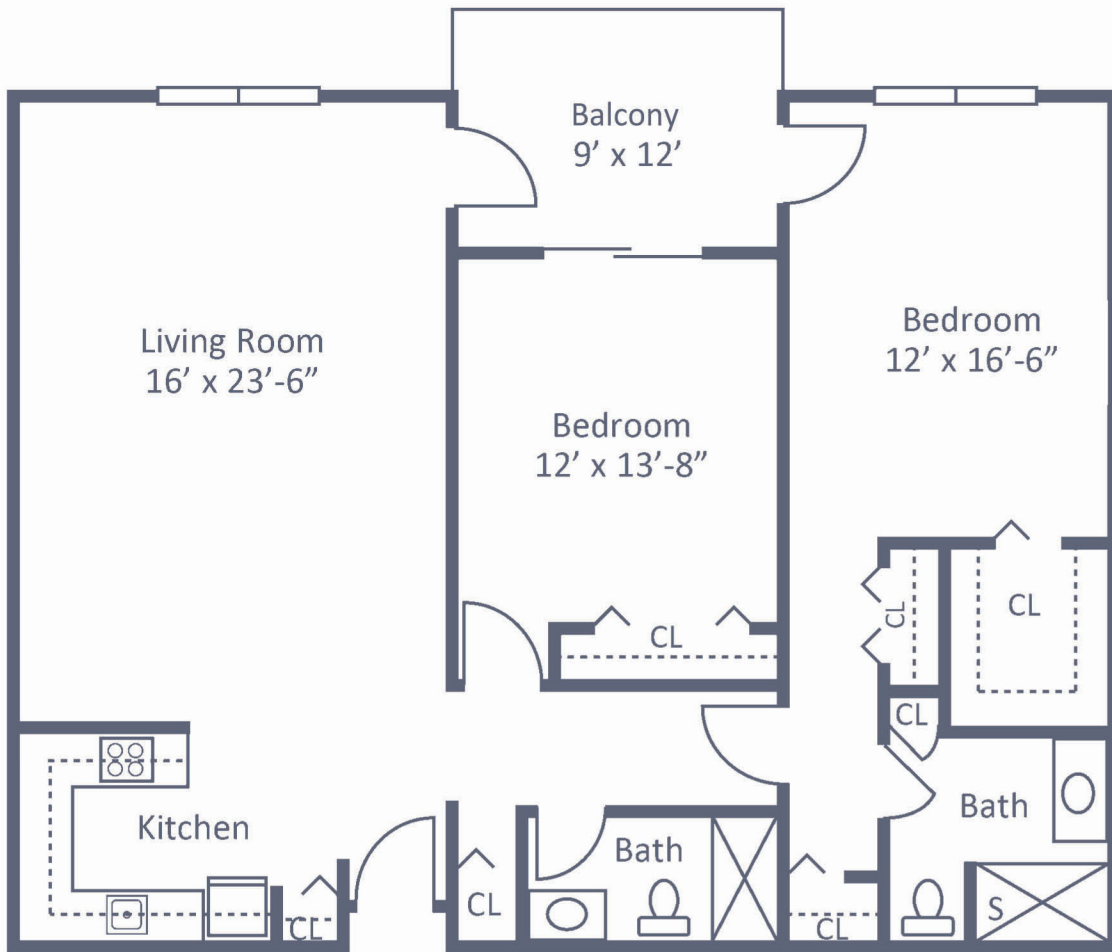

# Palm Beach

Two Bedroom • Two Bath Deluxe Model G • Floors 1-4, 1,376 sq. ft.  
Floors 5-6, 1,464 sq. ft., plus 144 sq. ft. of Balcony Area

Dimensions are approximate.  
Floor plans may vary.

## Lake Seminole Square

8333 Seminole Blvd. • Seminole, FL 33772  
727-391-0500 • [LakeSeminoleSeniorLiving.com](http://LakeSeminoleSeniorLiving.com)

Managed by  Life Care Services® 

# Bal Harbour

Two Bedroom • Two Bath Model F • Floors 1-4, 1,256 sq. ft.  
Floors 5-6, 1,336 sq. ft., plus 108 sq. ft. of Balcony Area

Dimensions are approximate.  
Floor plans may vary.