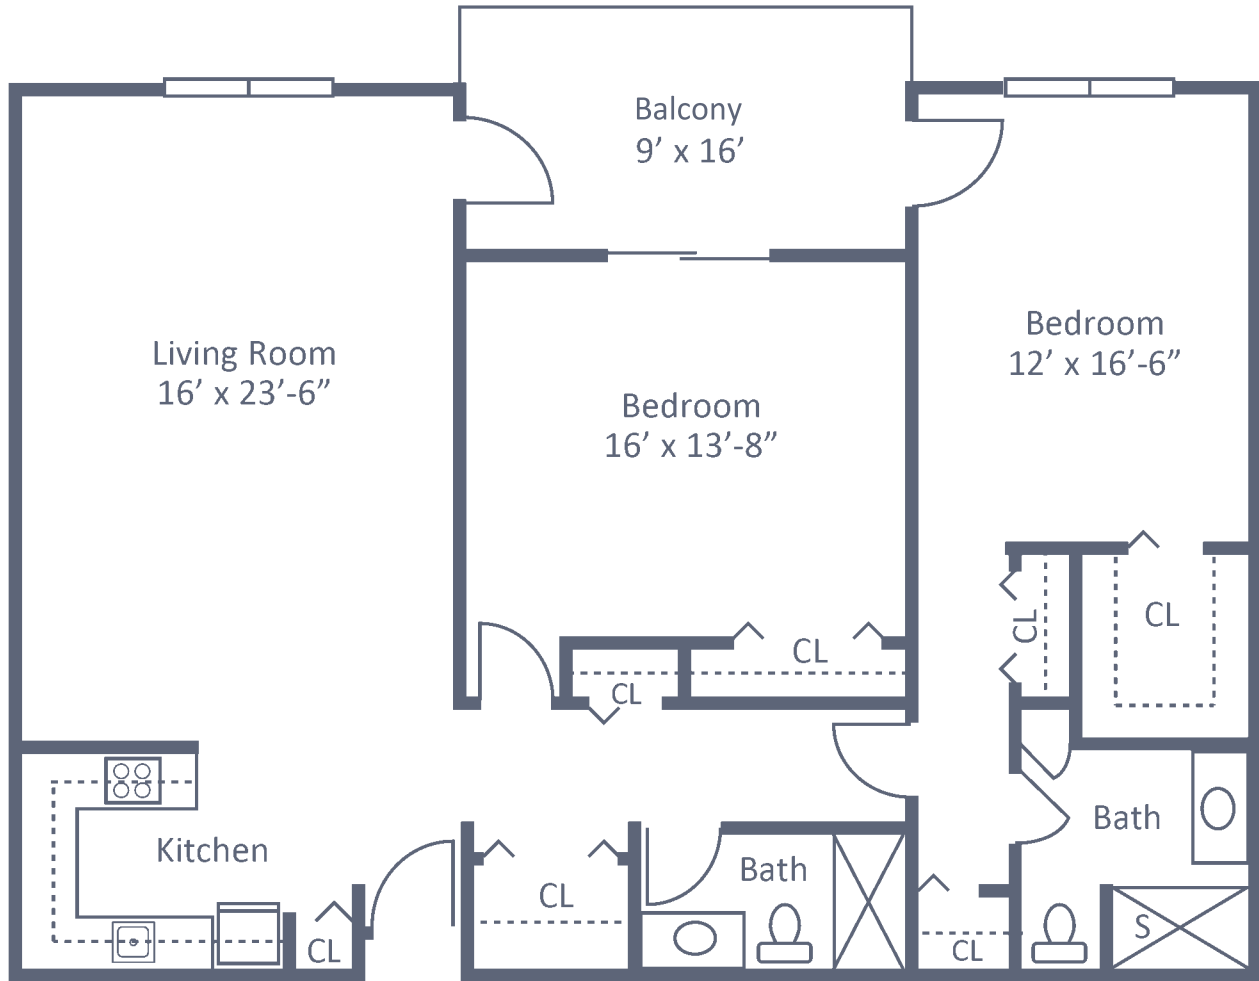

# Palm Beach

Two Bedroom • Two Bath Deluxe Model G • Floors 1-4, 1,376 sq. ft.  
Floors 5-6, 1,464 sq. ft., plus 144 sq. ft. of Balcony Area

Dimensions are approximate.  
Floor plans may vary.

# Bal Harbour

Two Bedroom • Two Bath Model F • Floors 1-4, 1,256 sq. ft.  
Floors 5-6, 1,336 sq. ft., plus 108 sq. ft. of Balcony Area

Dimensions are approximate.  
Floor plans may vary.