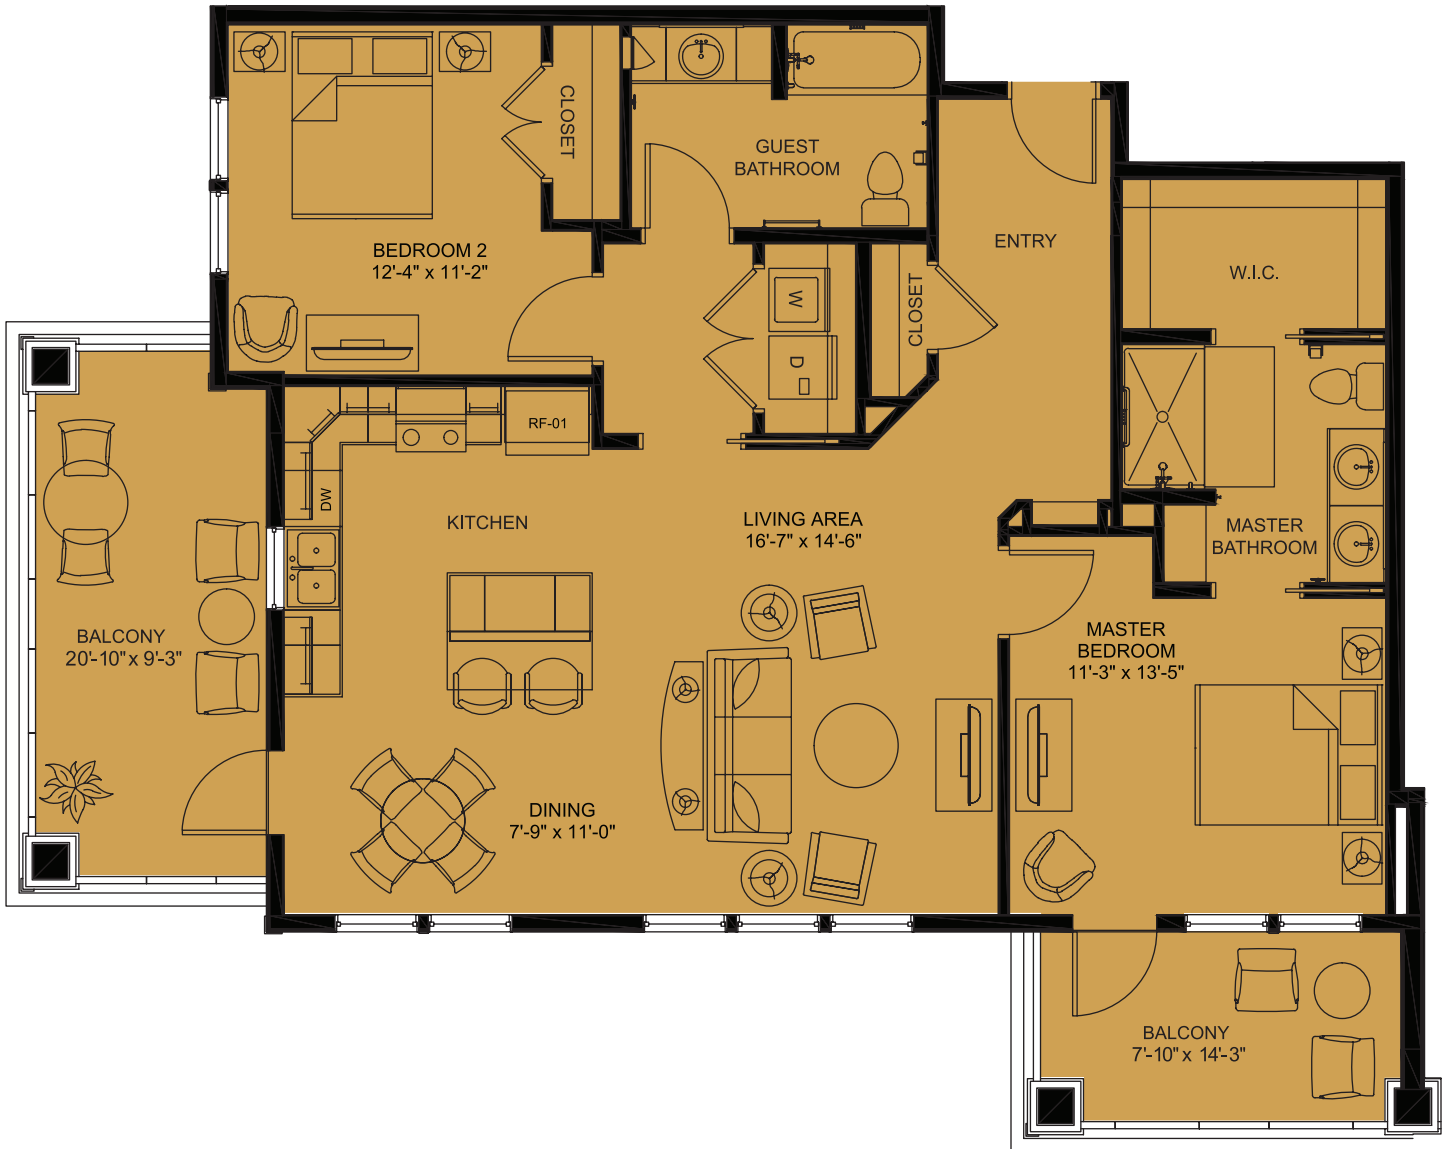

Eagle

Clubhouse Apartment
One bedroom
954 square feet

Heron

Two bedroom, two bath | 1,297 square feet

LAKEWOOD
Clubhouse Apartments

Mallard

Clubhouse Apartment
Two bedroom, two bath
1,291 square feet

Osprey

Clubhouse Apartment
Two bedroom, two bath
1,397 square feet

Tern

Clubhouse Apartment
Two bedroom, two bath
1,450 square feet