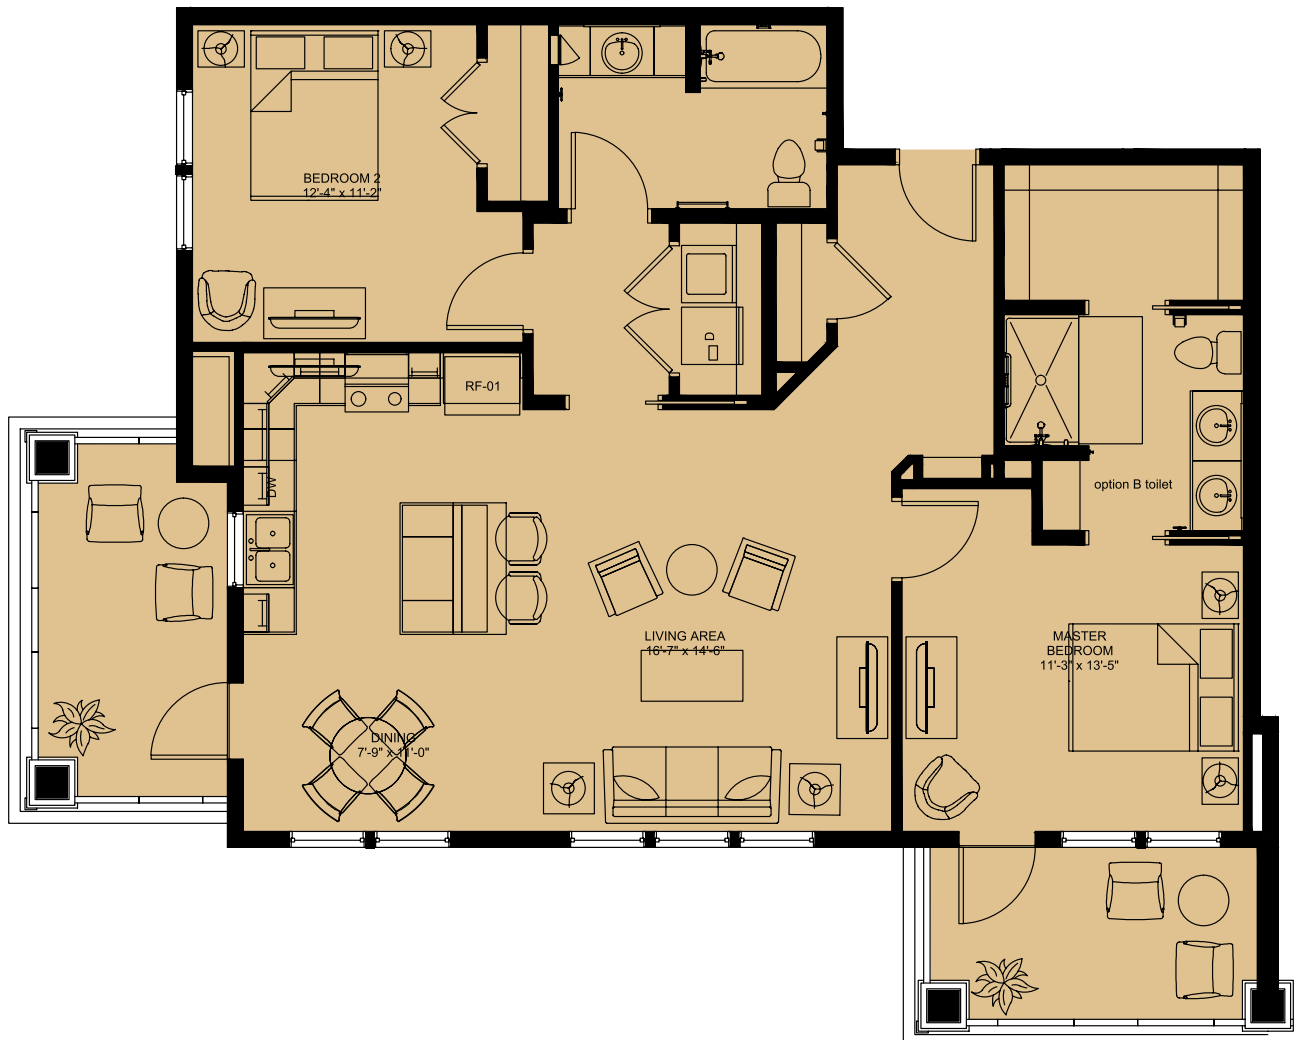

Eagle

Clubhouse Apartment
One bedroom
954 square feet

Heron

Two bedroom, two bath | 1,297 square feet

LAKEWOOD
Clubhouse Apartments

Mallard

Clubhouse Apartment
Two bedroom, two bath
1,291 square feet

Osprey

Clubhouse Apartment
Two bedroom, two bath
1,397 square feet

Tern

Clubhouse Apartment
Two bedroom, two bath
1,450 square feet