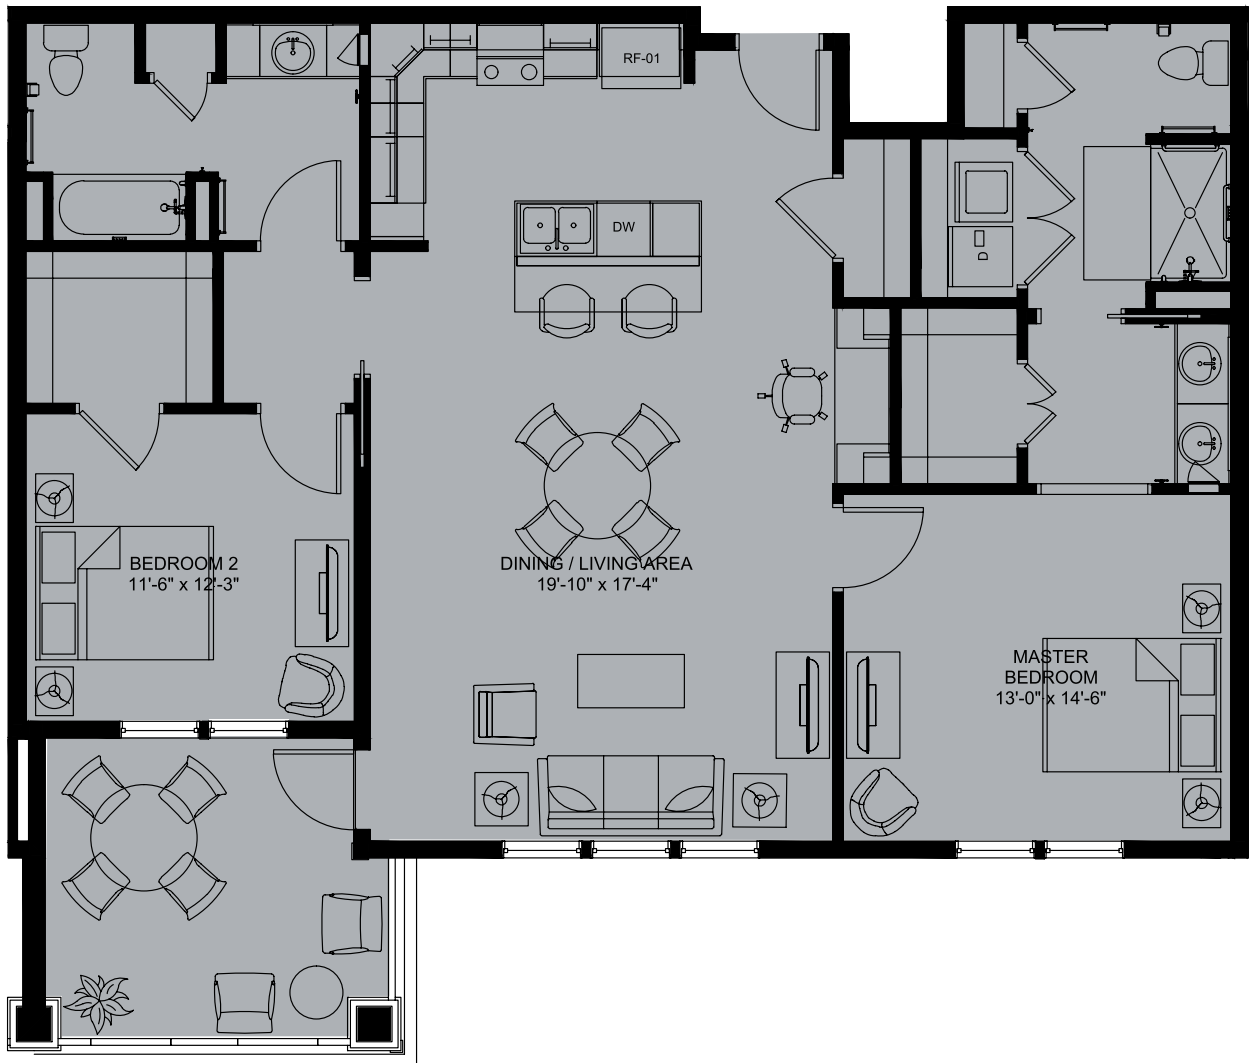

Eagle

Clubhouse Apartment
One bedroom
954 square feet

Heron

Two bedroom, two bath | 1,297 square feet

LAKEWOOD
Clubhouse Apartments

Mallard

Clubhouse Apartment
Two bedroom, two bath
1,291 square feet

Osprey

Clubhouse Apartment
Two bedroom, two bath
1,397 square feet

Tern

Clubhouse Apartment
Two bedroom, two bath
1,450 square feet