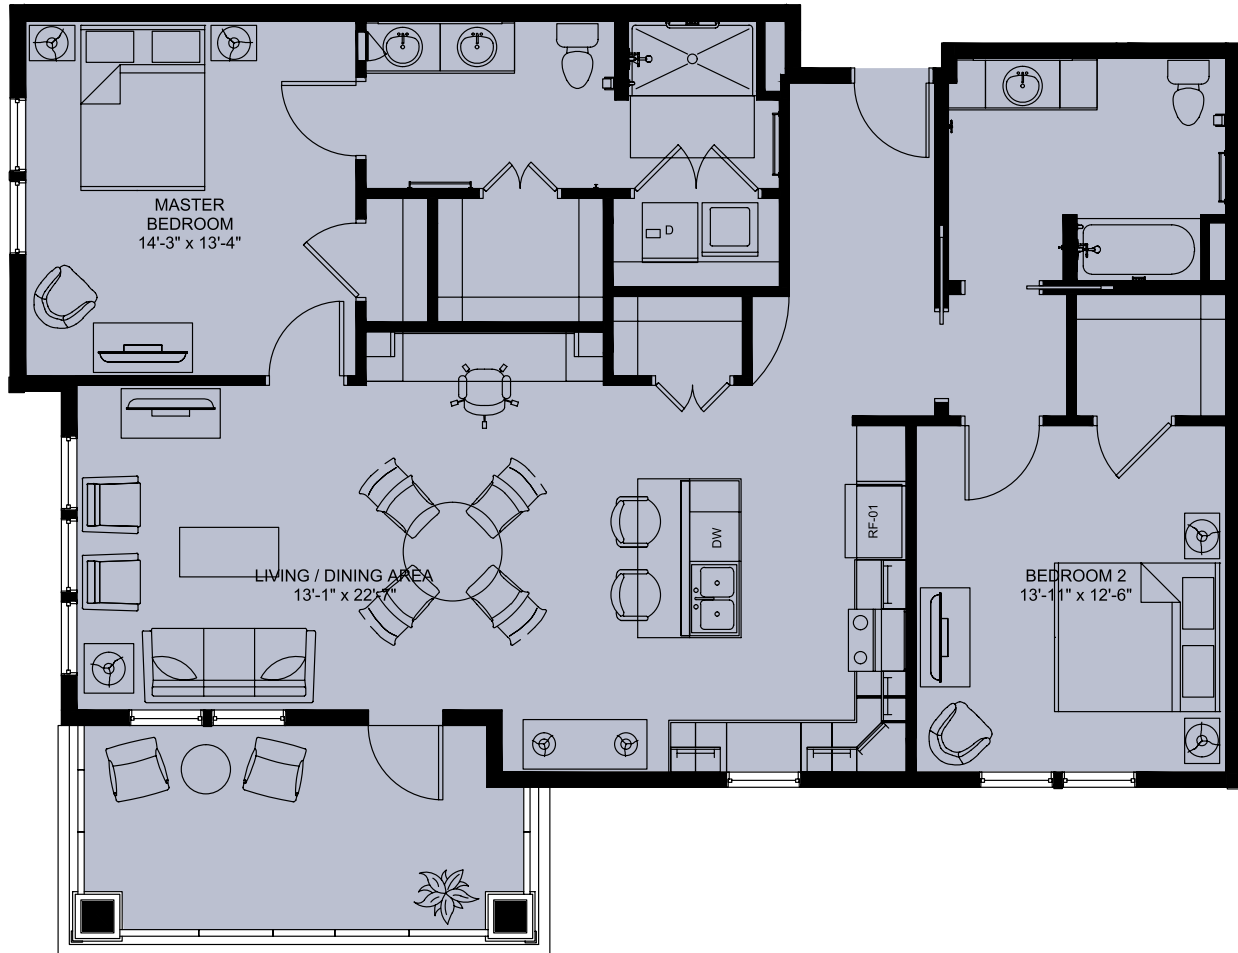

Eagle

Clubhouse Apartment
One bedroom
954 square feet

Heron

Two bedroom, two bath | 1,297 square feet

LAKEWOOD
Clubhouse Apartments

Mallard

Clubhouse Apartment
Two bedroom, two bath
1,291 square feet

Osprey

Clubhouse Apartment
Two bedroom, two bath
1,397 square feet

Tern

Clubhouse Apartment
Two bedroom, two bath
1,450 square feet