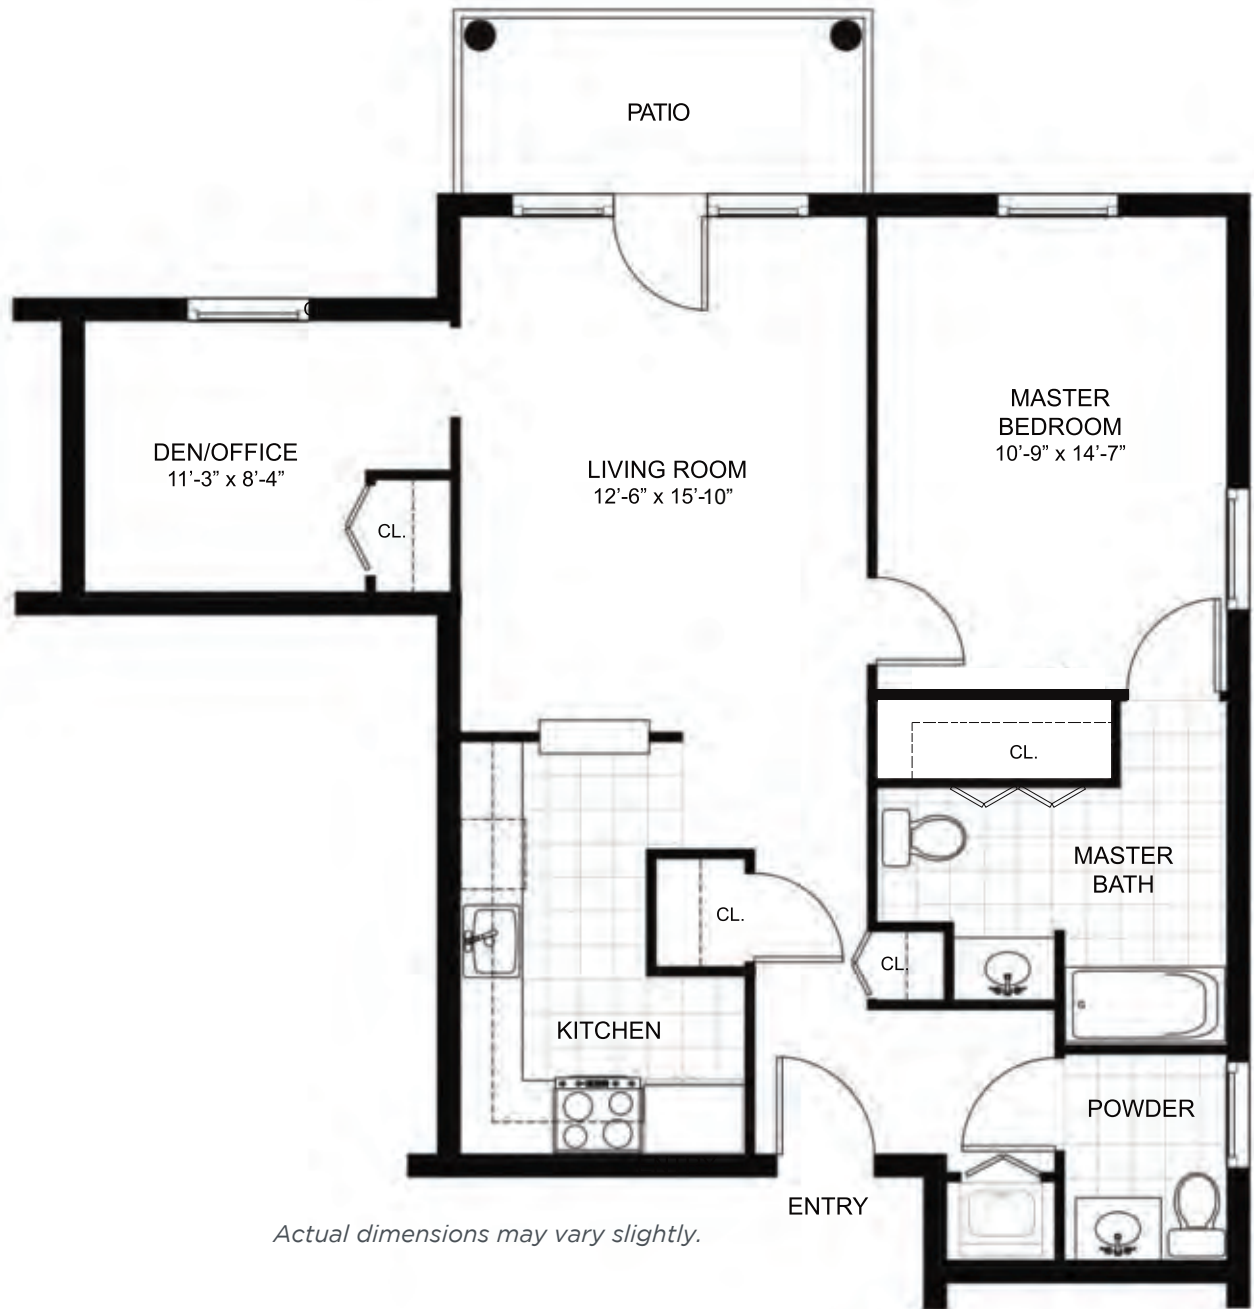

One-Bedroom with Den

859 Square Feet

Actual dimensions may vary slightly.

**LAUREL
CIRCLE**
your life embraced

(908) 595-6600
100 Monroe Street
Bridgewater, NJ 08807
LaurelCircleLCS.com