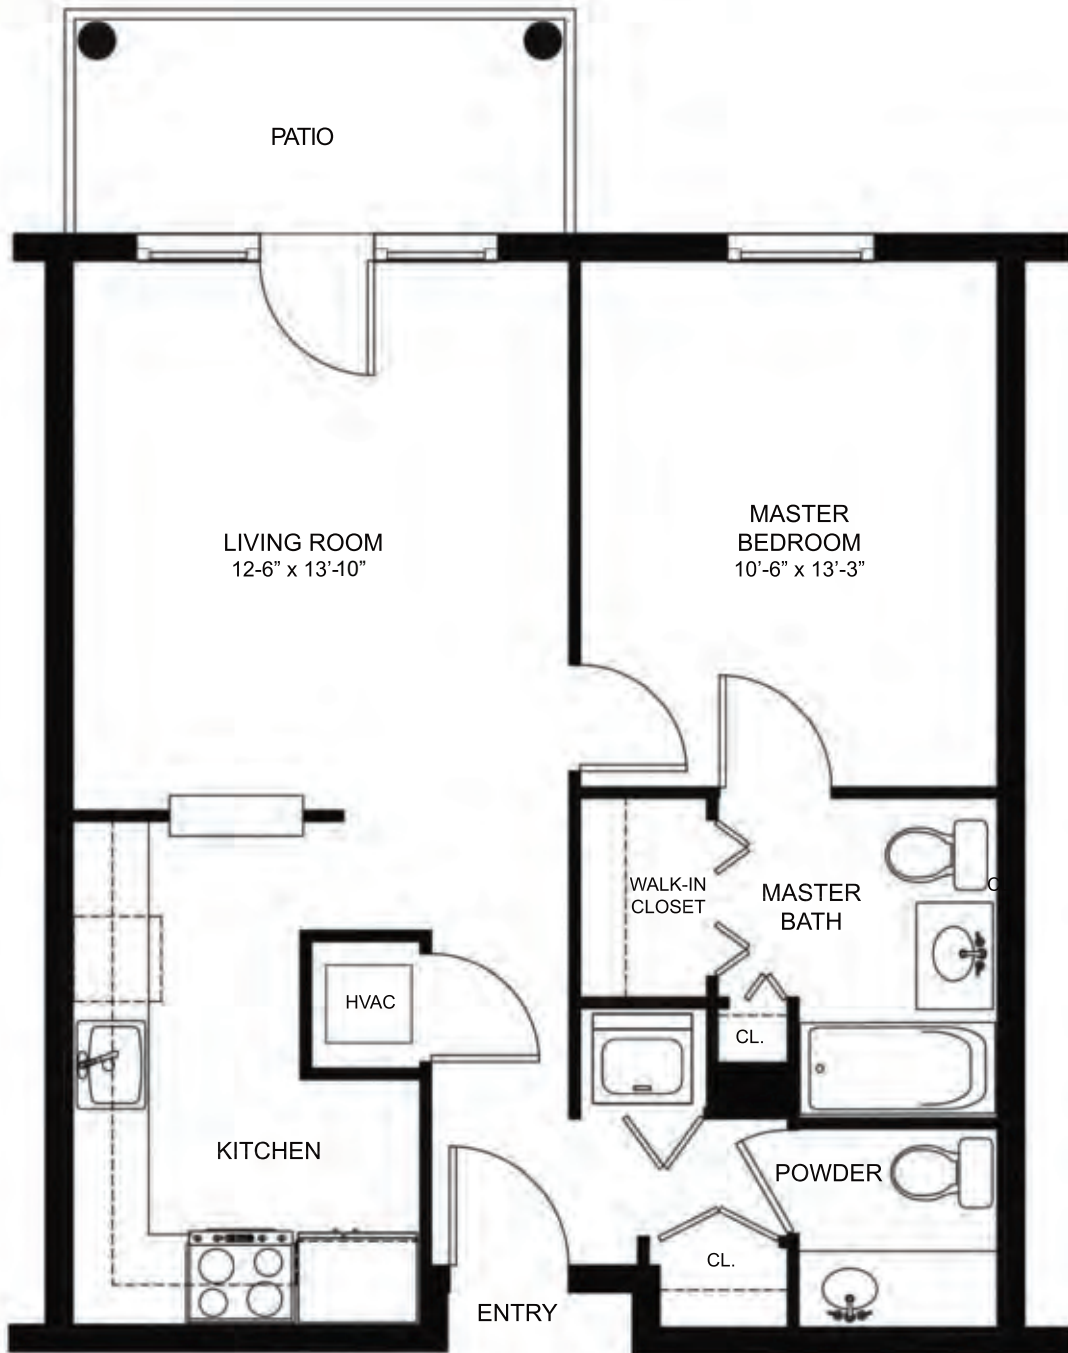

One Bedroom //

720 Square Feet

Actual dimensions may vary slightly.

**LAUREL
CIRCLE**
your life embraced

(908) 595-6600
100 Monroe Street
Bridgewater, NJ 08807
LaurelCircleLCS.com