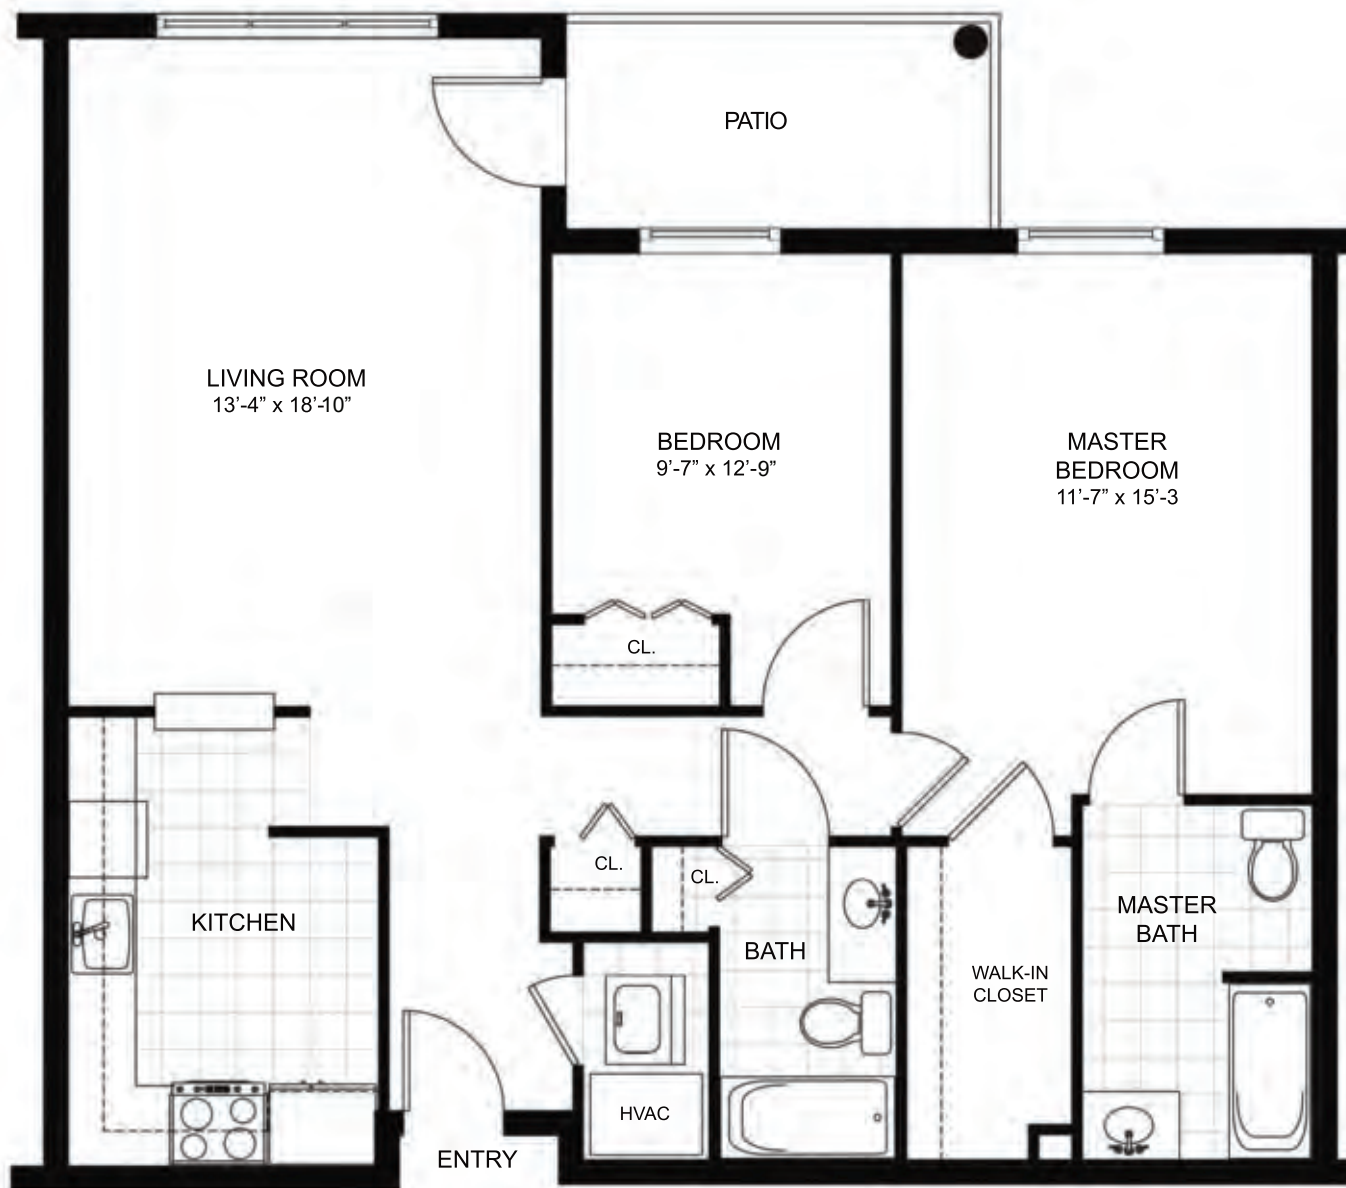

# Fairview

1,056 Square Feet

*Actual dimensions may vary slightly.*

**LAUREL  
CIRCLE**  
your life embraced

(908) 595-6600  
100 Monroe Street  
Bridgewater, NJ 08807  
LaurelCircleLCS.com