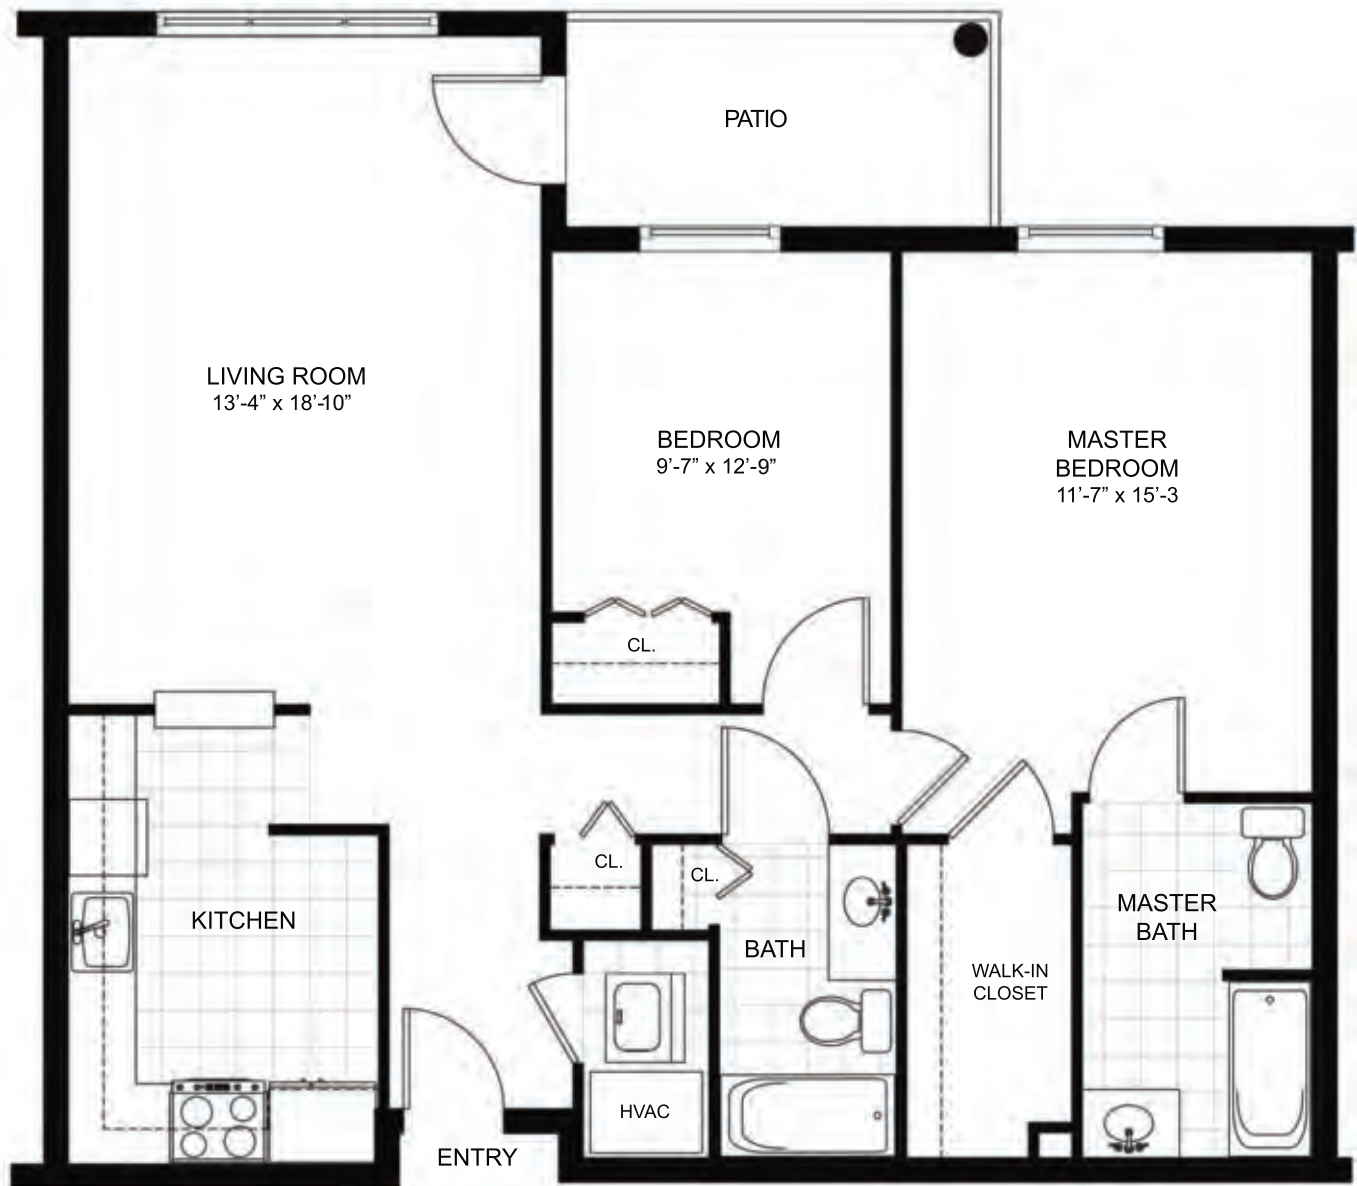

Fairview

2 BR / 2 BA

1,056 Square Feet

Actual dimensions may vary slightly.

**LAUREL
CIRCLE**

your life embraced

(908) 595-6600

100 Monroe Street
Bridgewater, NJ 08807
LaurelCircleLCS.com