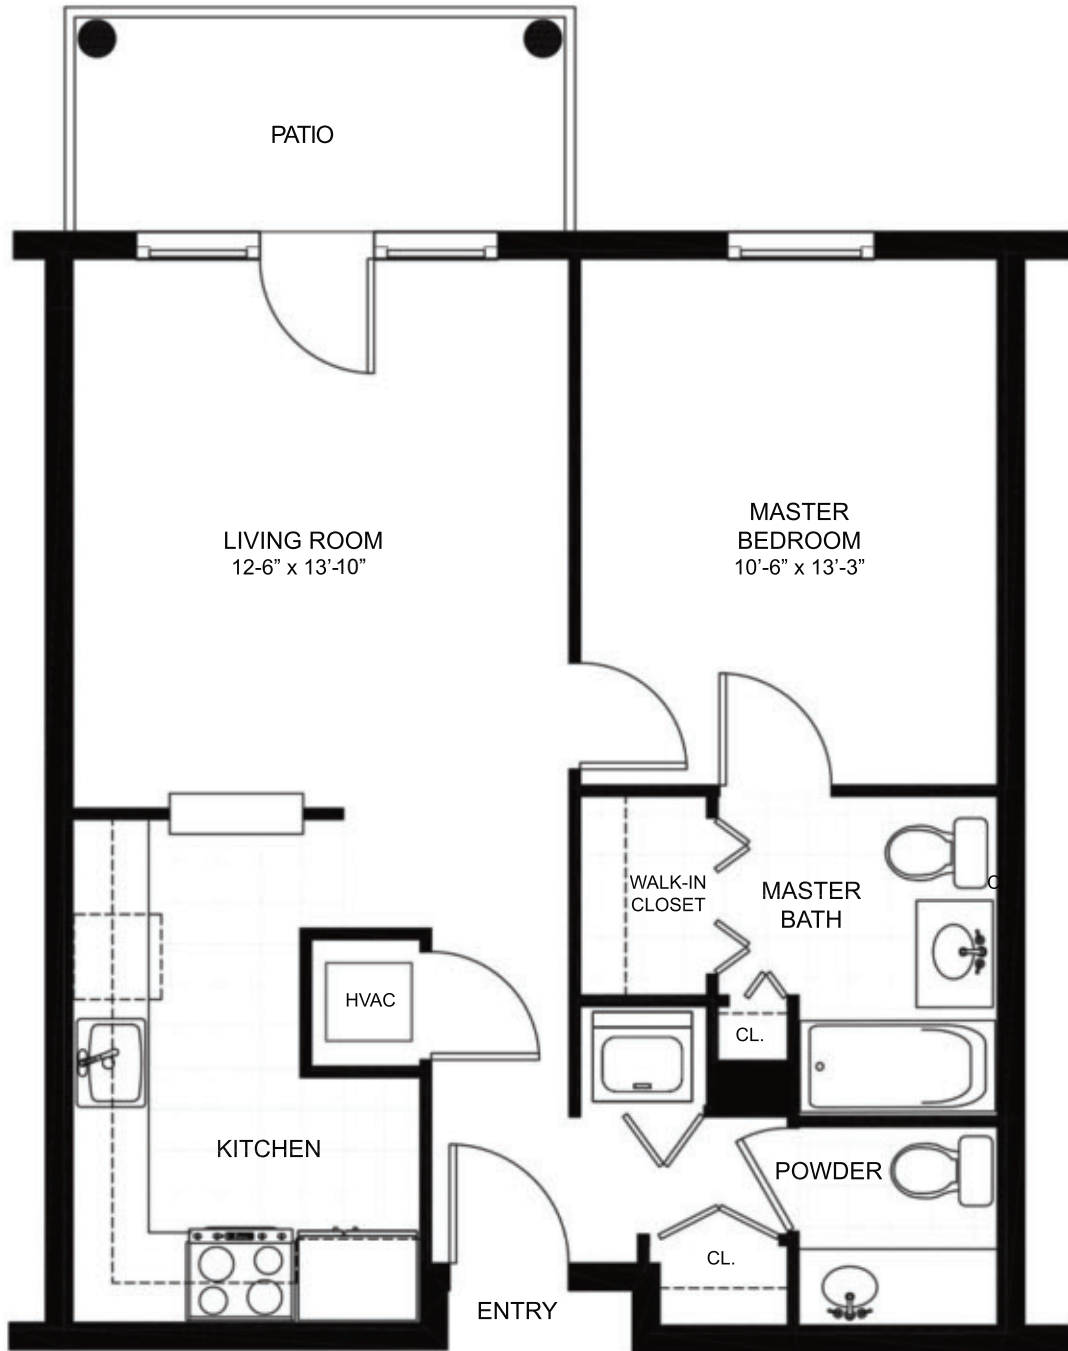

One Bedroom //

720 Square Feet

Actual dimensions may vary slightly.

**LAUREL
CIRCLE**
your life embraced

(908) 595-6600
100 Monroe Street
Bridgewater, NJ 08807
LaurelCircleLCS.com