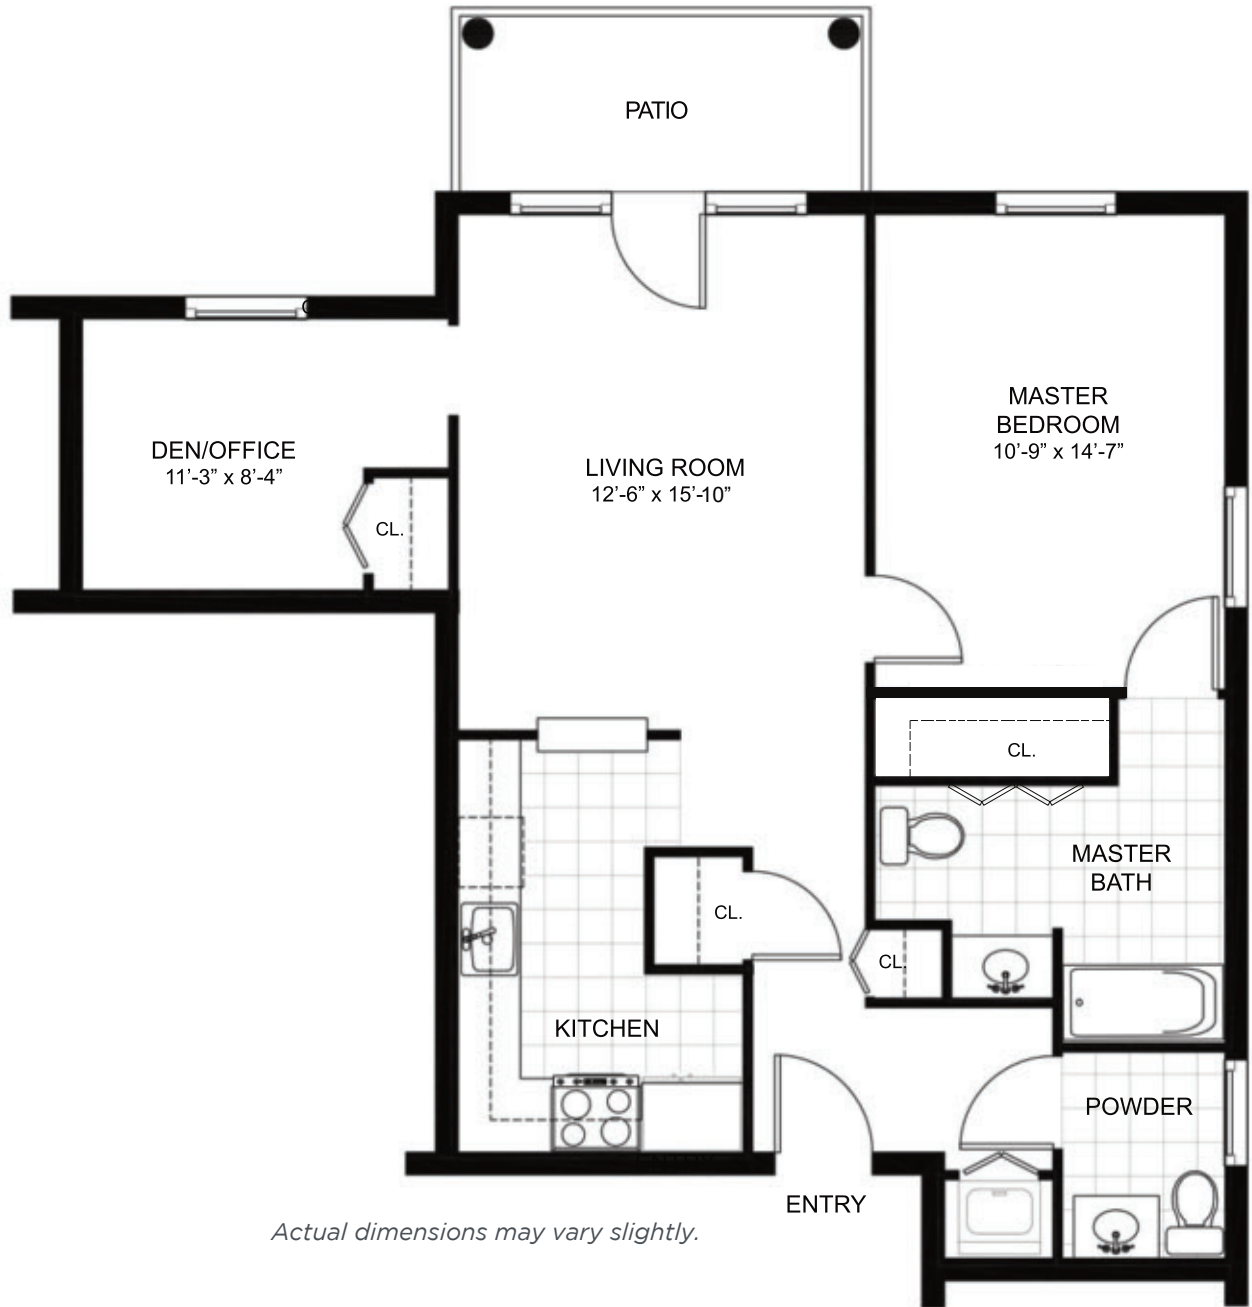

One-Bedroom with Den

859 Square Feet

Actual dimensions may vary slightly.

**LAUREL
CIRCLE**
your life embraced

(908) 595-6600
100 Monroe Street
Bridgewater, NJ 08807
LaurelCircleLCS.com