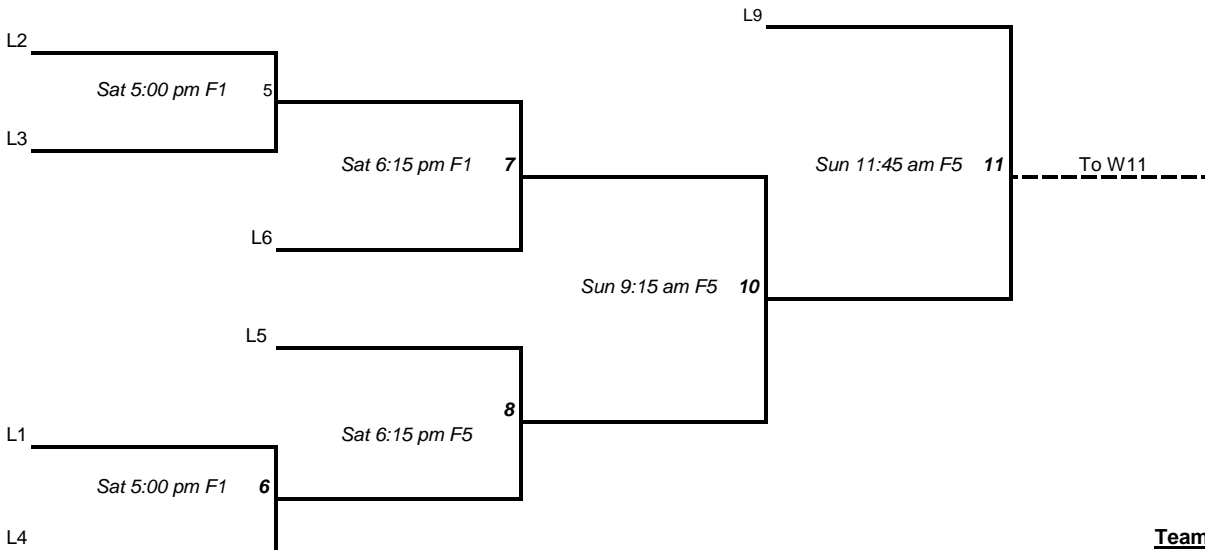

Loser's Bracket

Team City
Got Heem Missoula
Brew Jays Butte
Red's Bar Missoula
Lithia Ford / Bennys Missoula
99 Problems/ Dairy Queen Helena
Despo / Pepsi Missoula