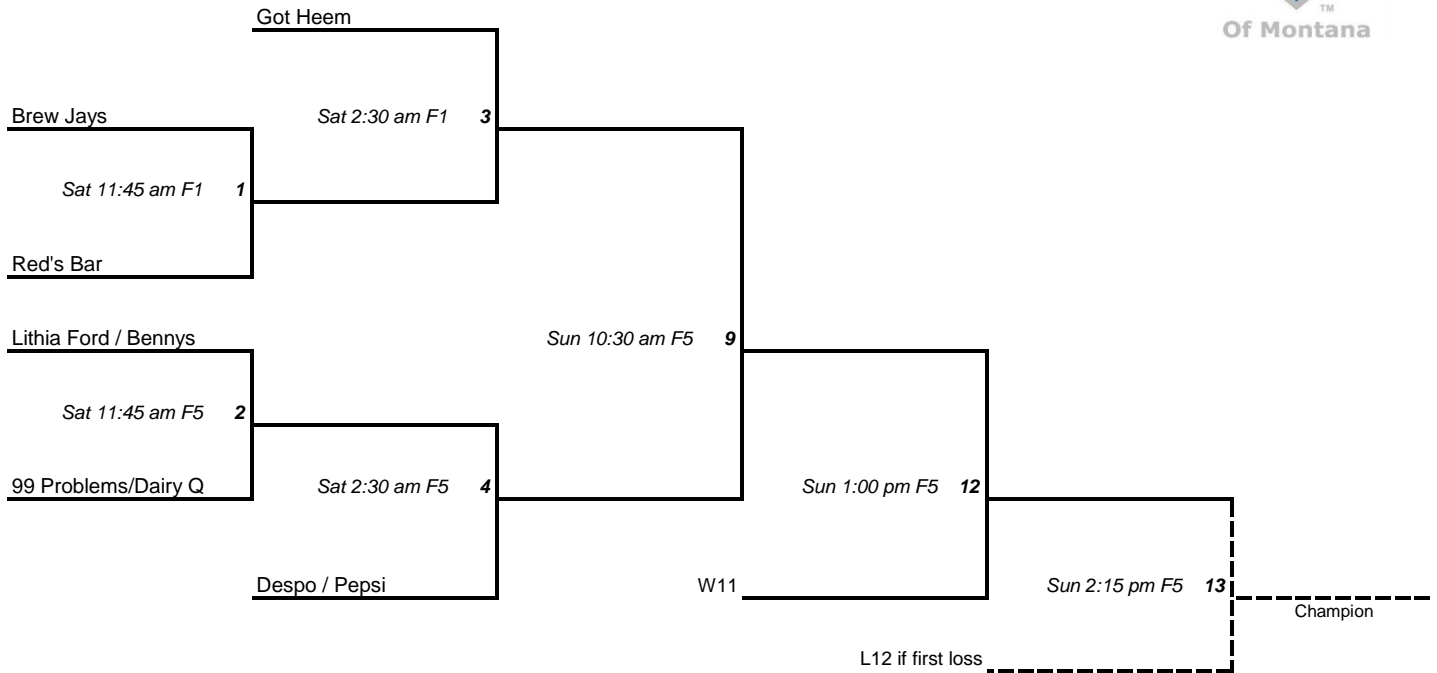

# Montana State CoEd D Softball Tournament

August 19-20, 2017 Bozeman, MT

## Winner's Bracket

## Loser's Bracket

**Team City**  
 Got Heem Missoula  
 Brew Jays Butte  
 Red's Bar Missoula  
 Lithia Ford / Bennys Missoula  
 99 Problems/ Dairy Queen Helena  
 Despo / Pepsi Missoula