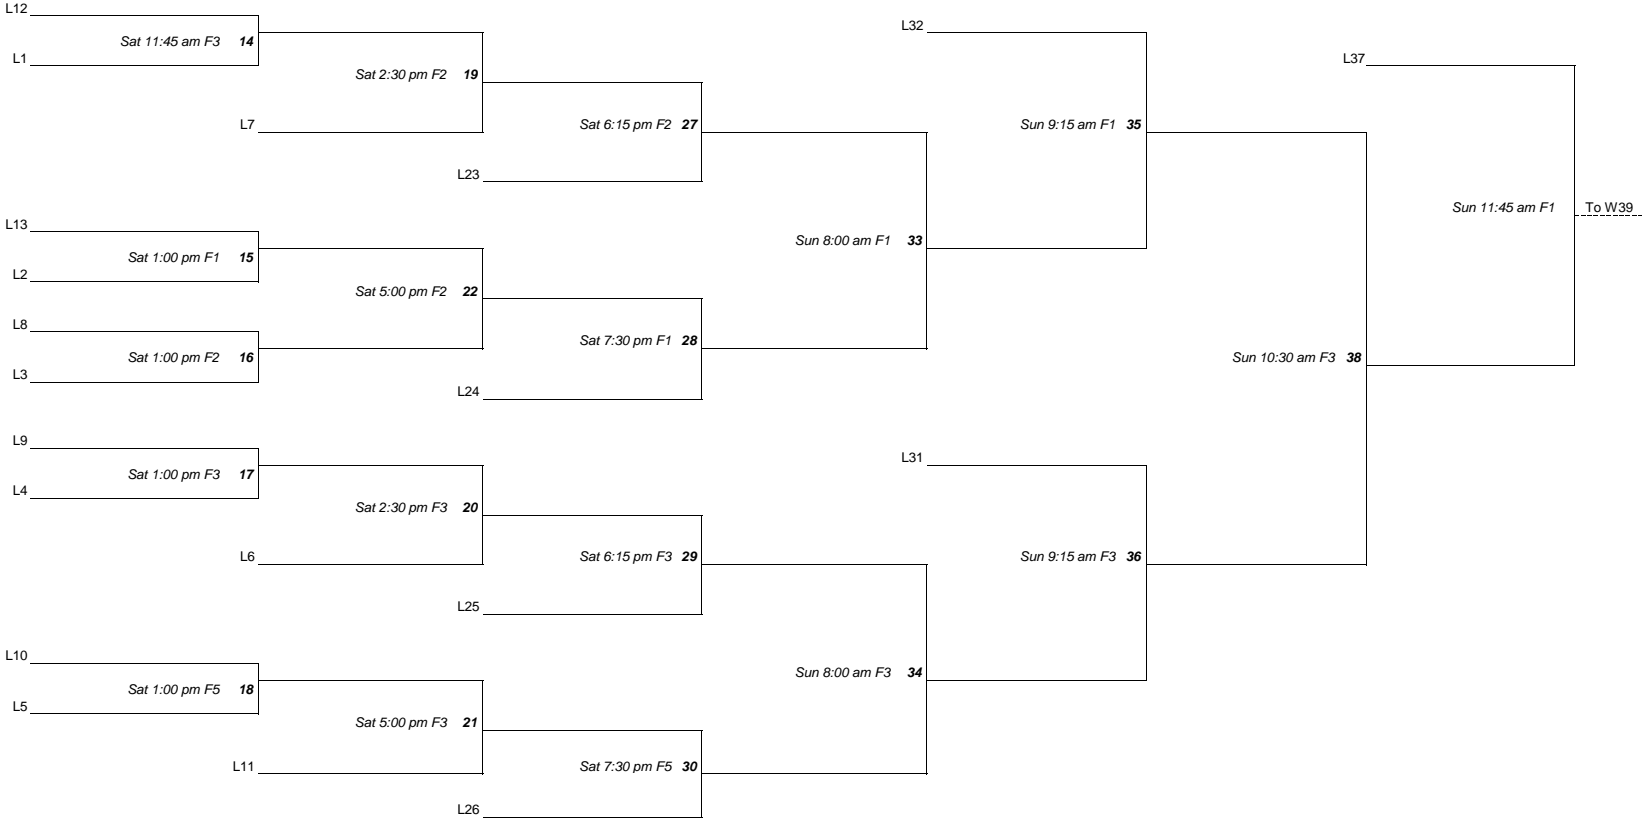

Montana State CoEd E Softball Tournament

August 19-20, 2017 Bozeman, MT

Winner's Bracket

Loser's Bracket

- Team City**
- Spectators Bozeman
 - Don't Close Your Eyes Bozeman
 - Swingers Bozeman
 - Honey Badgers Bozeman
 - Tanen Ranch Bozeman
 - Scoopy Donks Bozeman
 - La Familia Kalispell
 - Glacier Steel Kalispell
 - Sleeping Giant Lanes Helena
 - Glitter Kats Helena
 - The Ranch Missoula
 - Two Chiefs Missoula
 - Sucker Punch Missoula
 - Lobby Bar Great Falls
 - No Glove No Love Great Falls
 - Steel Etc Great Falls
 - Dubs/Copper City Crossfit Butte
 - Mojo Havre
 - TipIt Havre
 - My Bad Pitches Havre