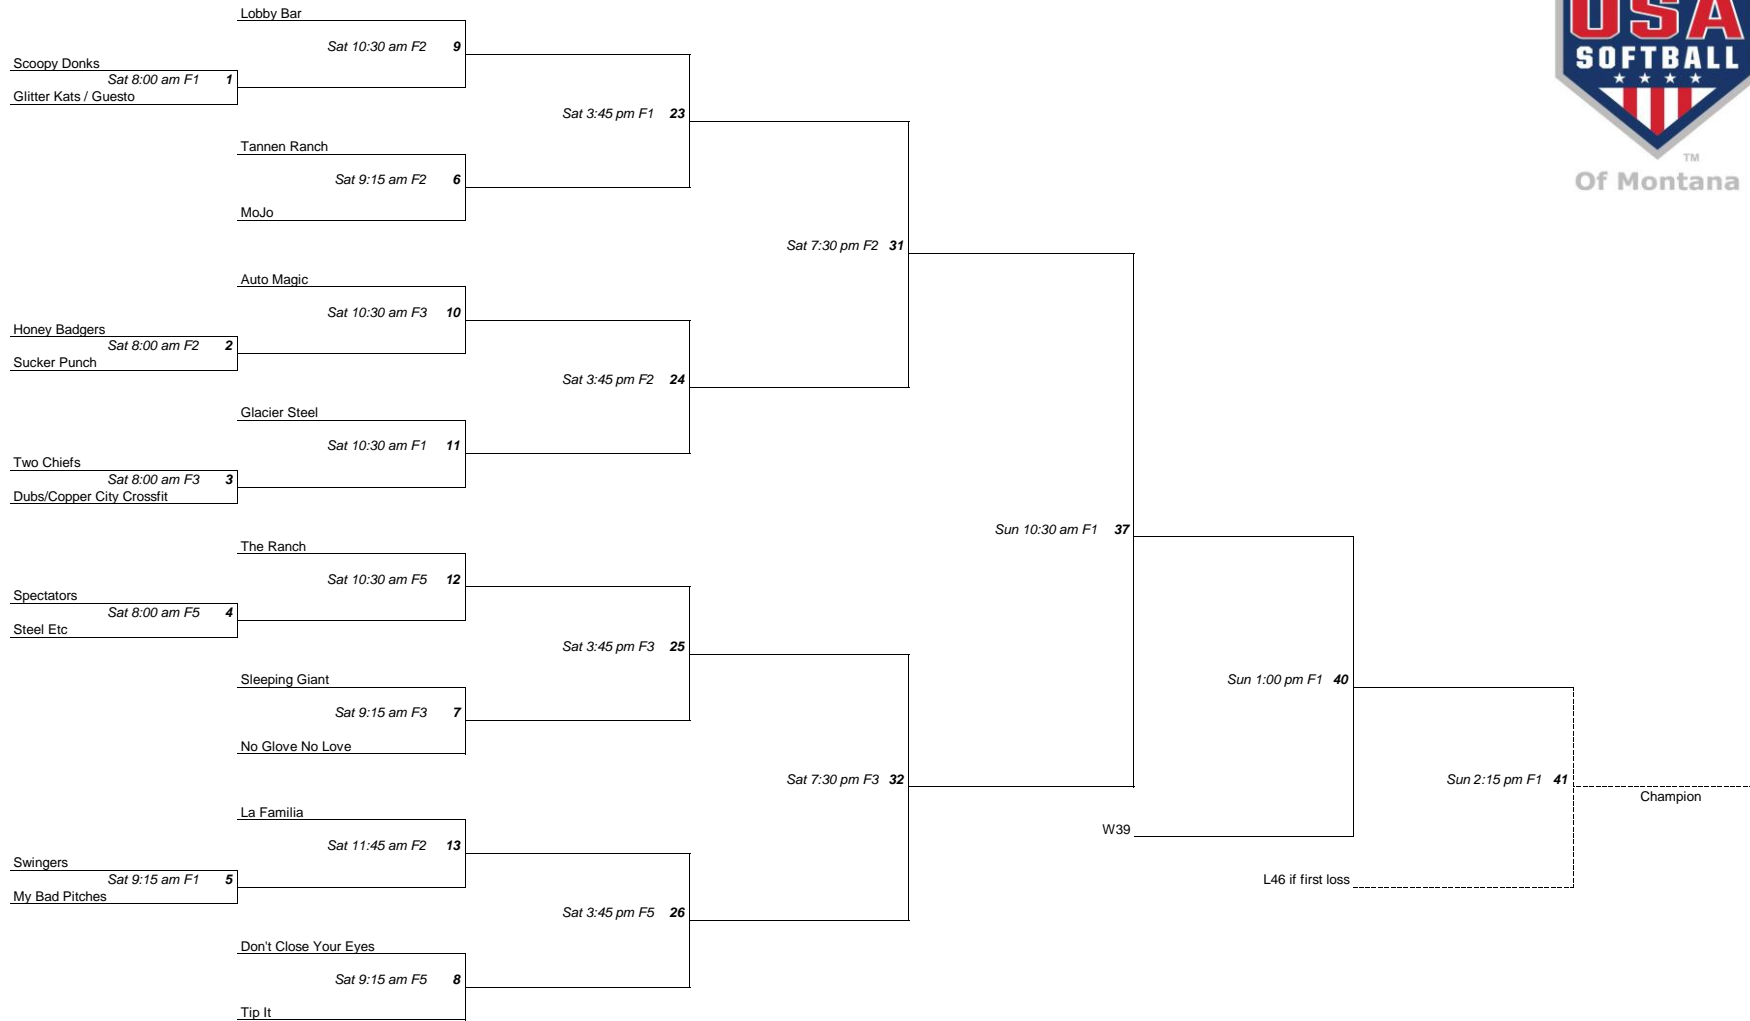

Montana State CoEd E Softball Tournament

August 19-20, 2017 Bozeman, MT

Winner's Bracket

Loser's Bracket

- Team City**
- Spectators Bozeman
 - Don't Close Your Eyes Bozeman
 - Swingers Bozeman
 - Honey Badgers Bozeman
 - Tanen Ranch Bozeman
 - Scoopy Donks Bozeman
 - La Familia Kalispell
 - Glacier Steel Kalispell
 - Sleeping Giant Lanes Helena
 - Glitter Kats Helena
 - The Ranch Missoula
 - Two Chiefs Missoula
 - Sucker Punch Missoula
 - Lobby Bar Great Falls
 - No Glove No Love Great Falls
 - Steel Etc Great Falls
 - Dubs/Copper City Crossfit Butte
 - Mojo Havre
 - TipIt Havre
 - My Bad Pitches Havre