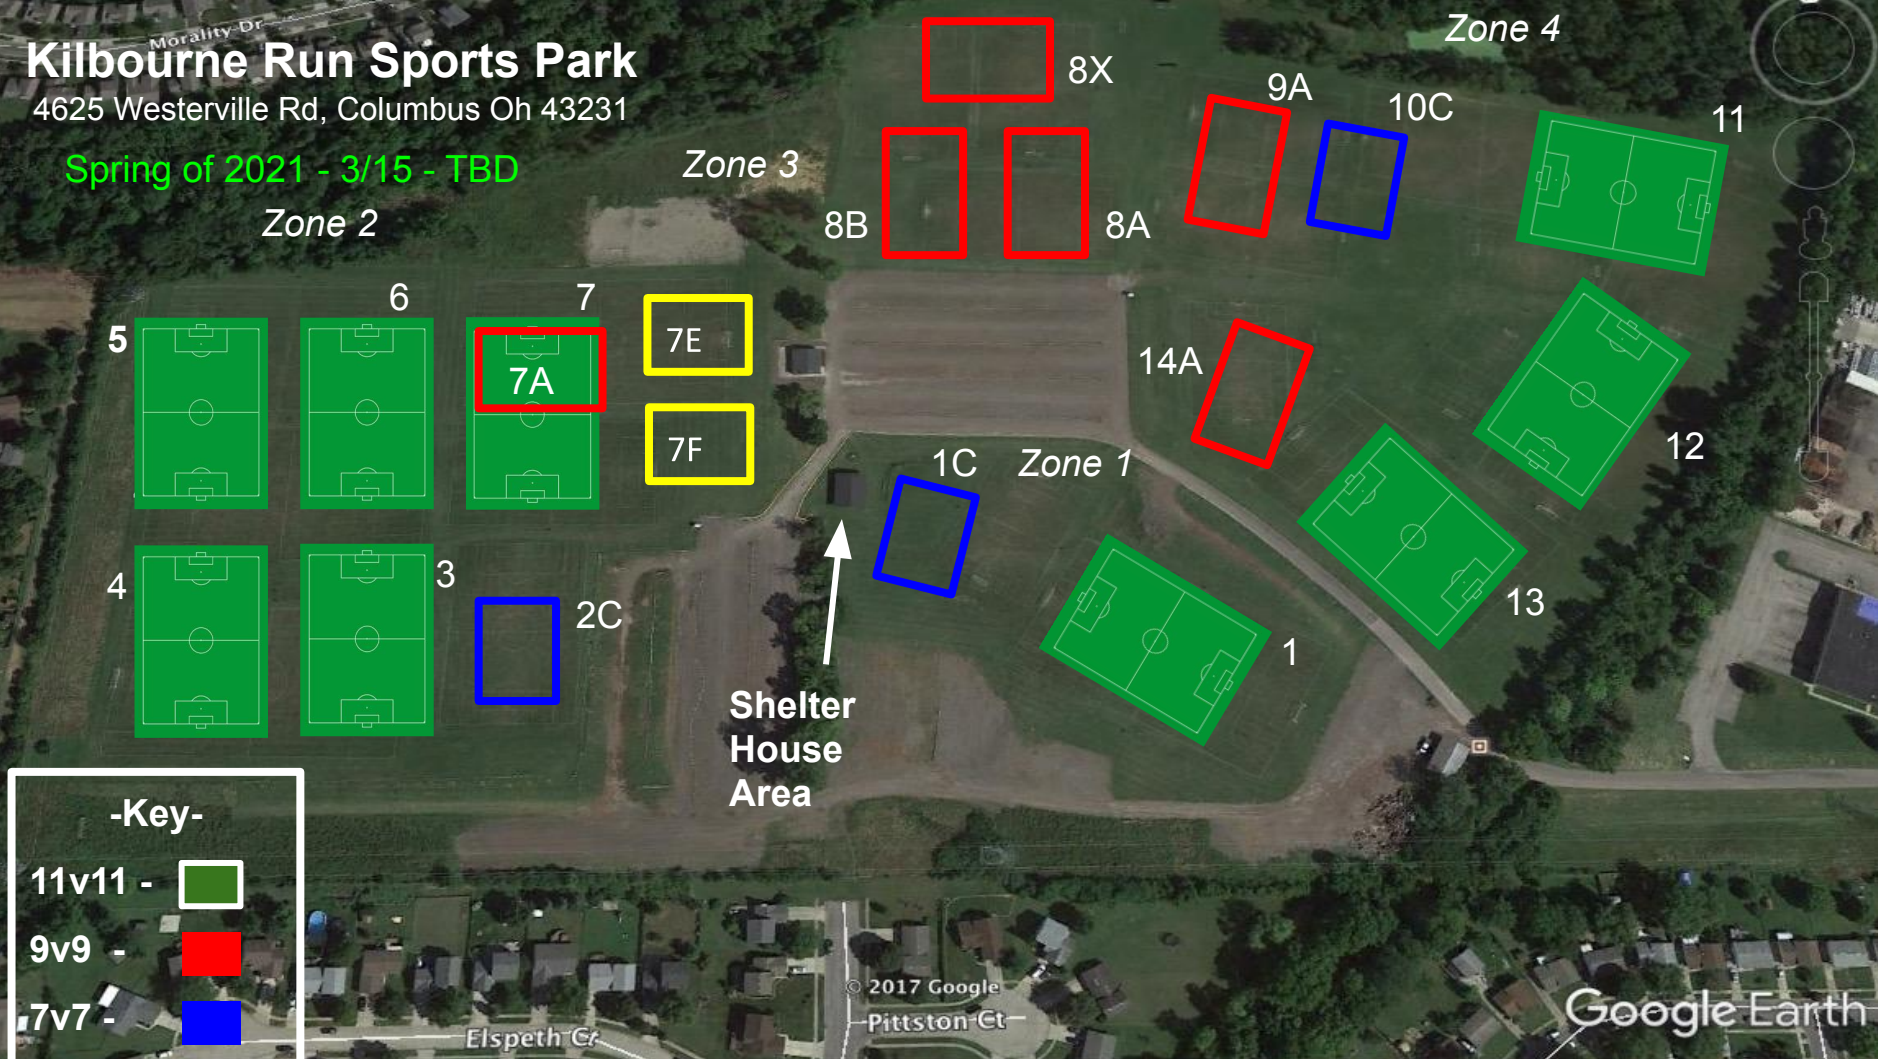

Kilbourne Run Sports Park

4625 Westerville Rd, Columbus Oh 43231

Spring of 2021 - 3/15 - TBD

Zone 2

Zone 3

Zone 4

Zone 1

Shelter House Area

-Key-

- 11v11 -
- 9v9 -
- 7v7 -