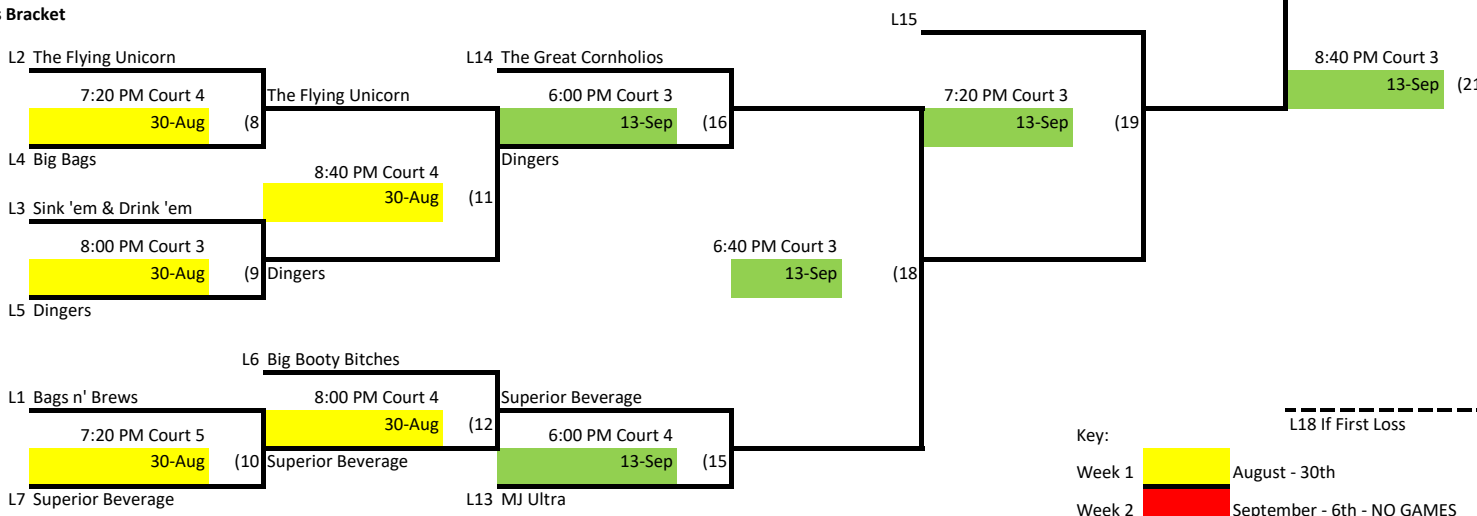

Monday Night Bean Bags - Intermediate

Winner's Bracket

Loser's Bracket

Key:
 Week 1 August - 30th
 Week 2 September - 6th - NO GAMES
 Week 3 September - 13th

L18 If First Loss