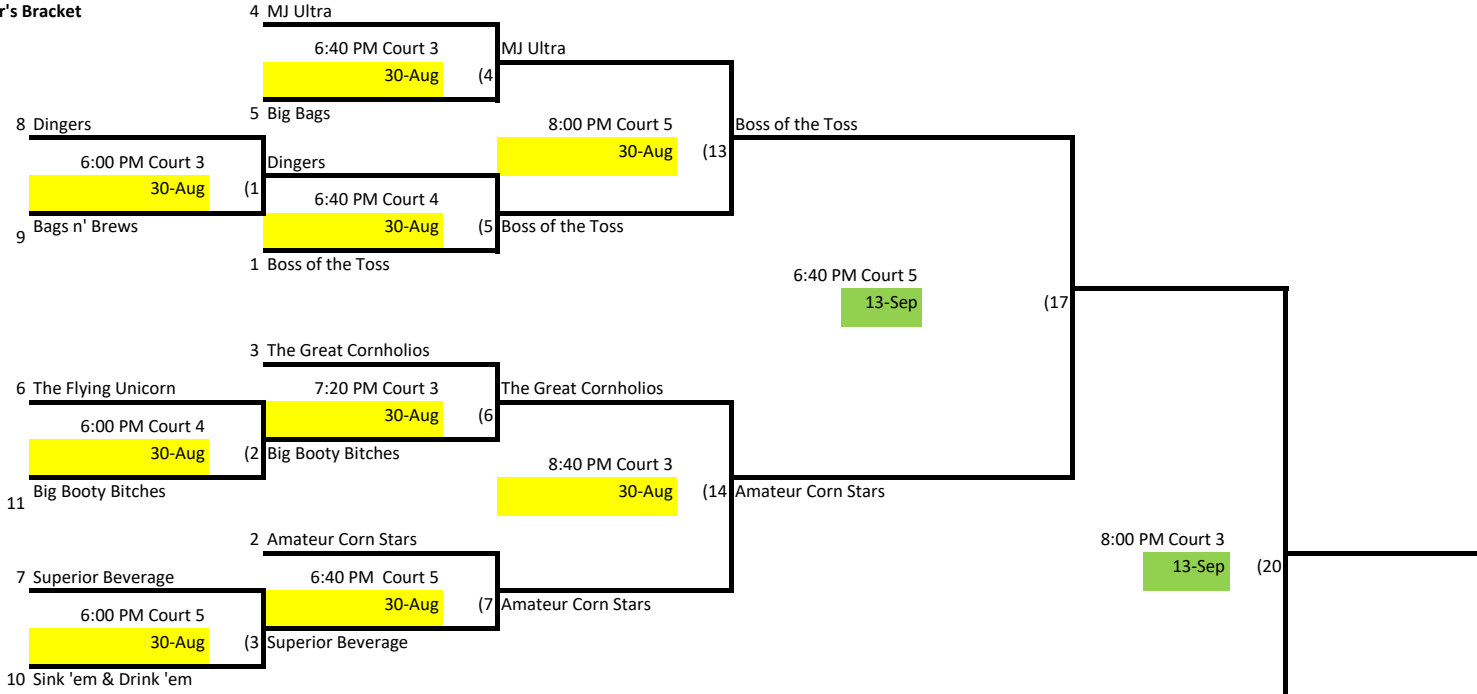

Monday Night Bean Bags - Intermediate

Winner's Bracket

Loser's Bracket

Key:
 Week 1 August - 30th
 Week 2 September - 6th - NO GAMES
 Week 3 September - 13th

L18 If First Loss