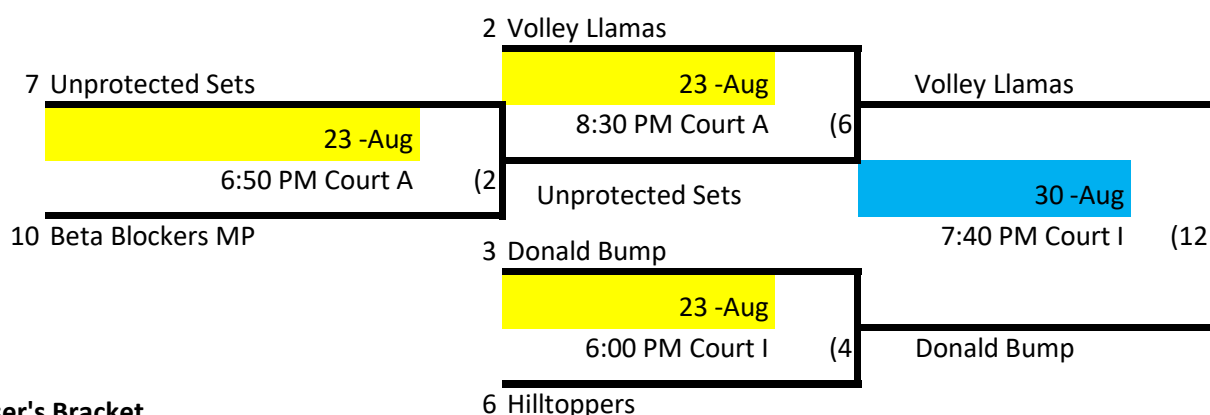

Skyline Volleyball Monday - Rec Div. 1

Winner's Bracket

Loser's Bracket

Week 1 - August 23
 Week 2 - August 30
 Week 3 - No Games Labor Day
 Week 4 - September 13

L18 If First Loss