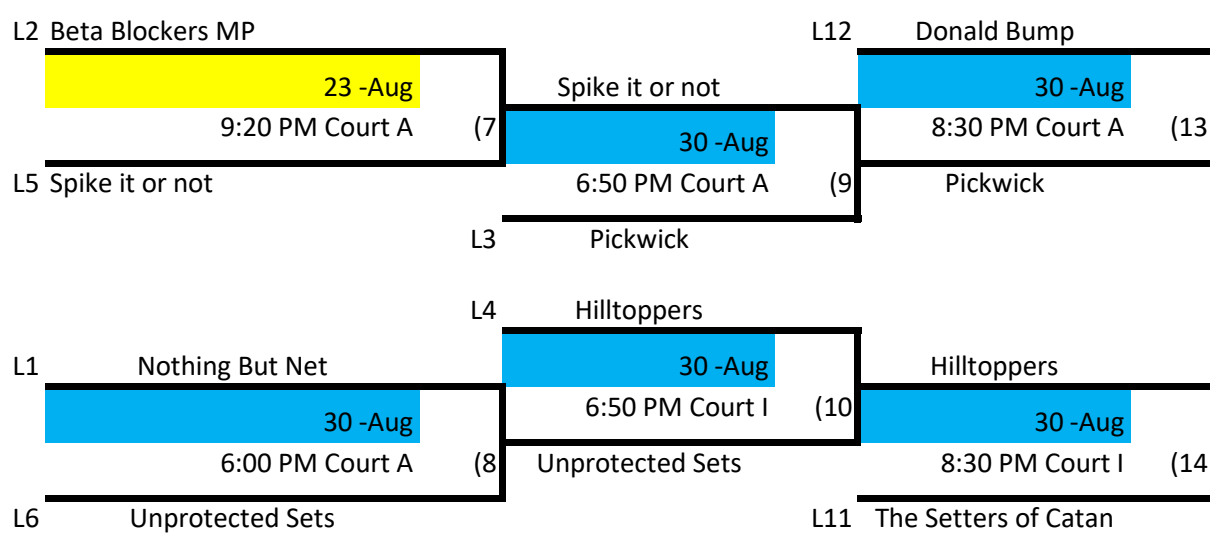

Skyline Volleyball Monday - Rec Div. 1

Winner's Bracket

Loser's Bracket

Week 1 - August 23
 Week 2 - August 30
 Week 3 - No Games Labor Day
 Week 4 - September 13

L18 If First Loss