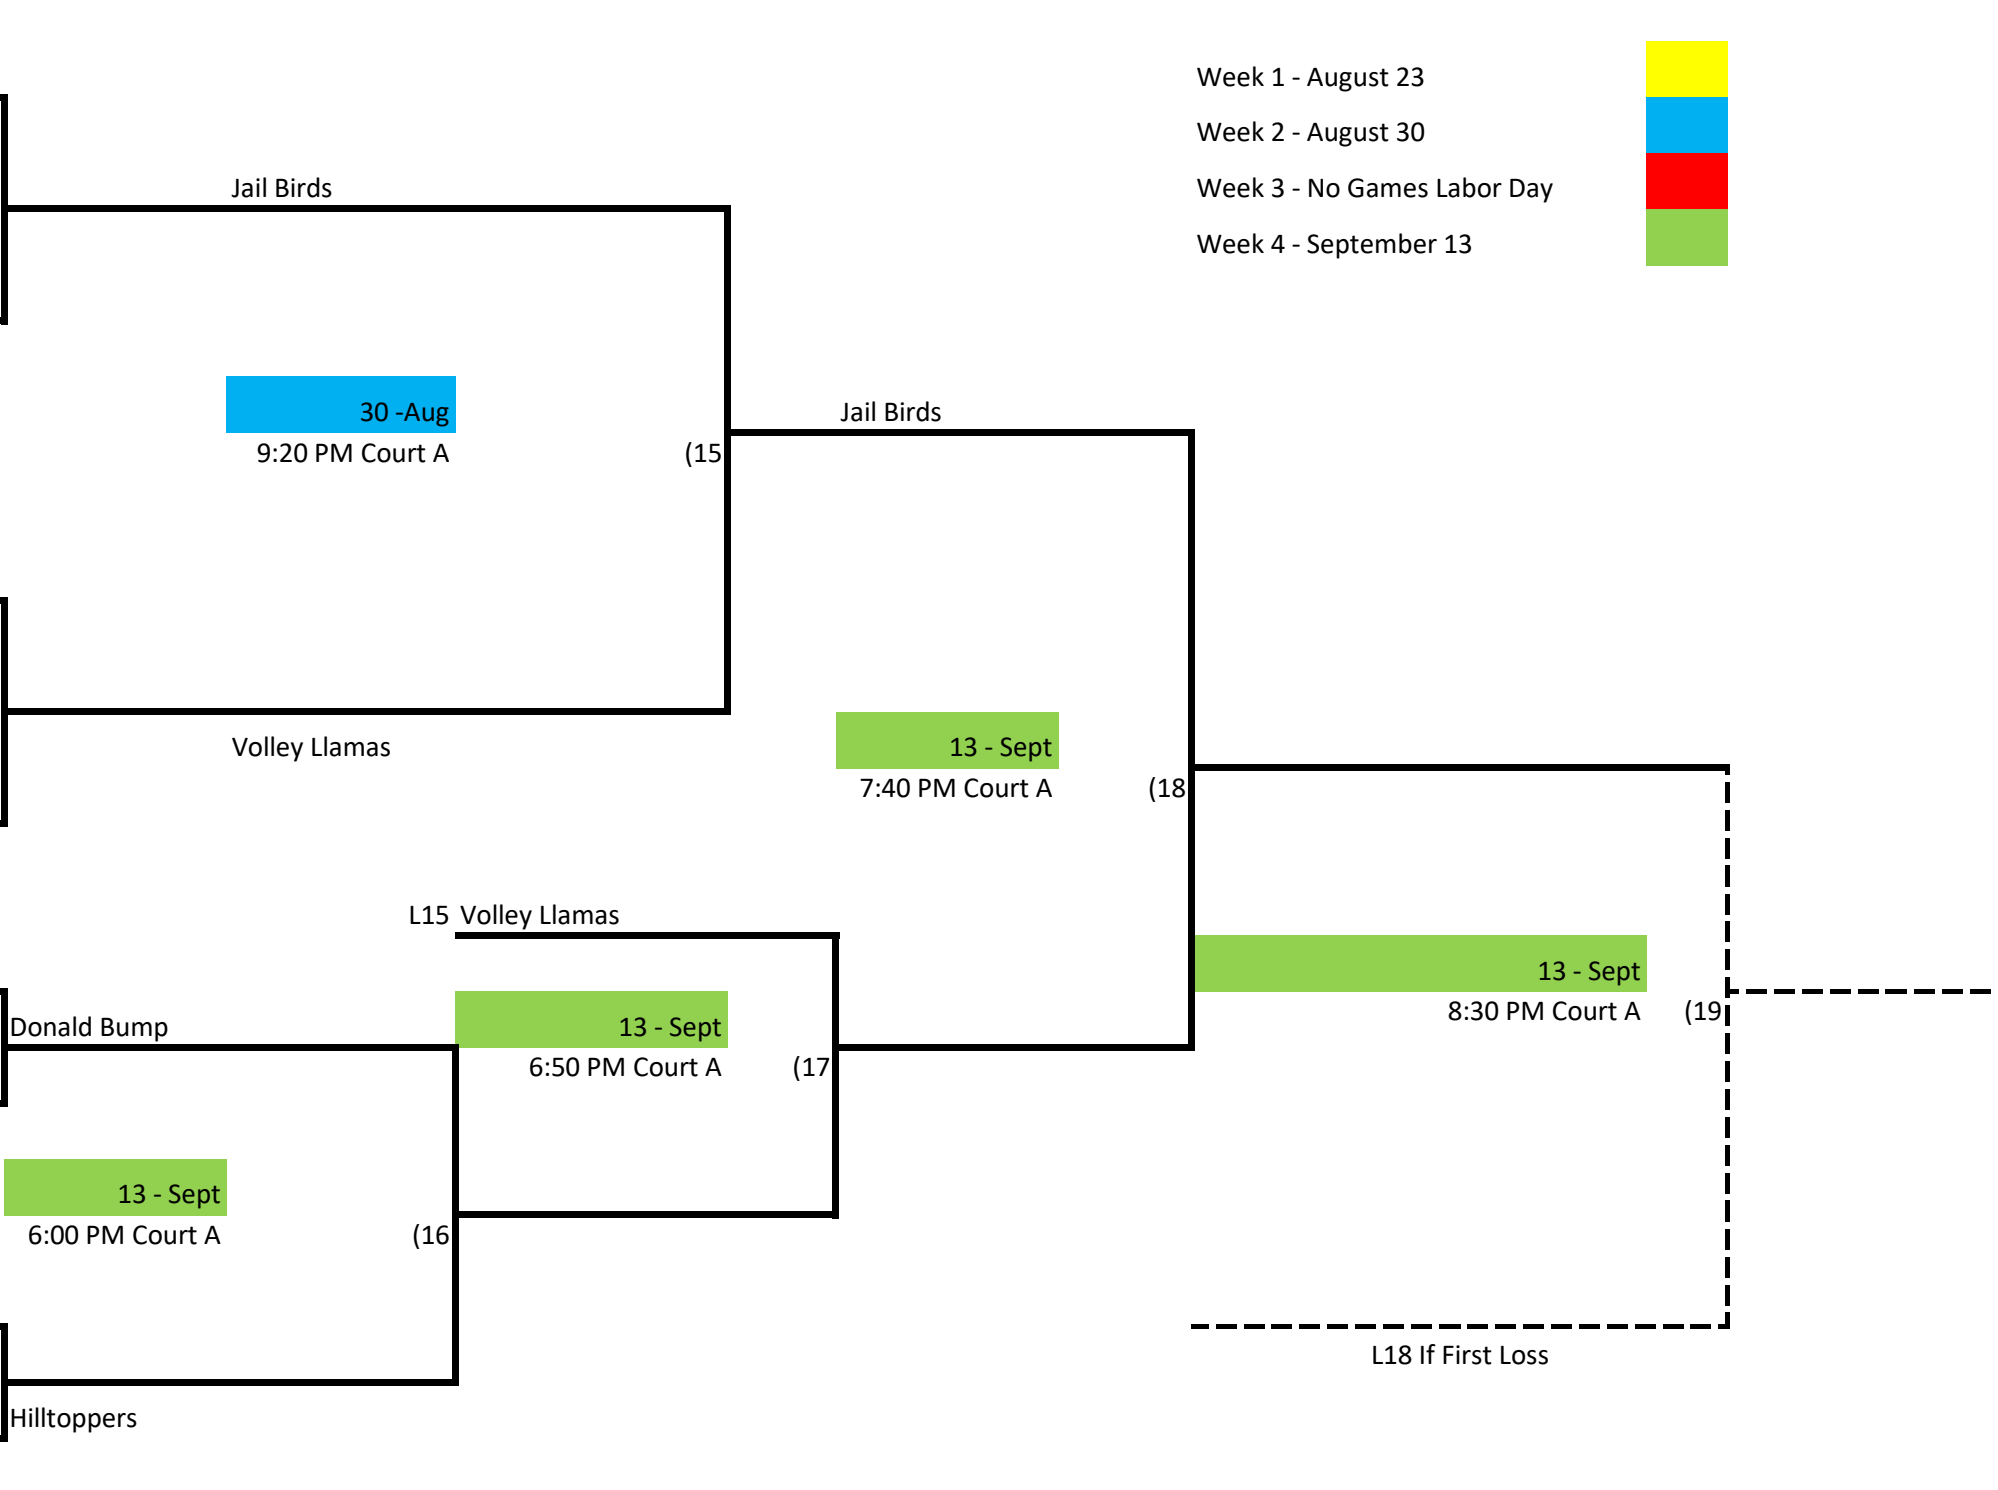

Skyline Volleyball Monday - Rec Div. 1

Winner's Bracket

Loser's Bracket

Week 1 - August 23
 Week 2 - August 30
 Week 3 - No Games Labor Day
 Week 4 - September 13

L18 If First Loss