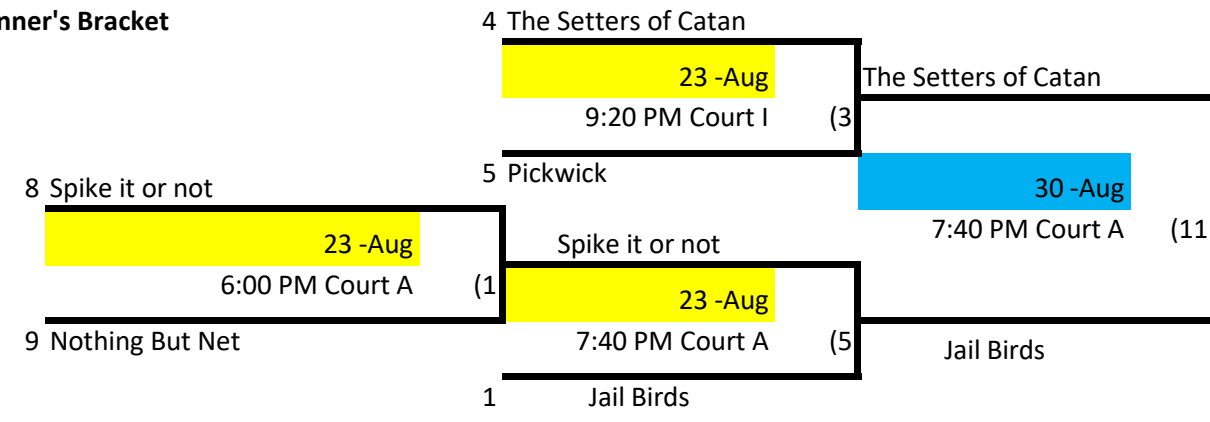

Skyline Volleyball Monday - Rec Div. 1

Winner's Bracket

Loser's Bracket

Week 1 - August 23
 Week 2 - August 30
 Week 3 - No Games Labor Day
 Week 4 - September 13

L18 If First Loss