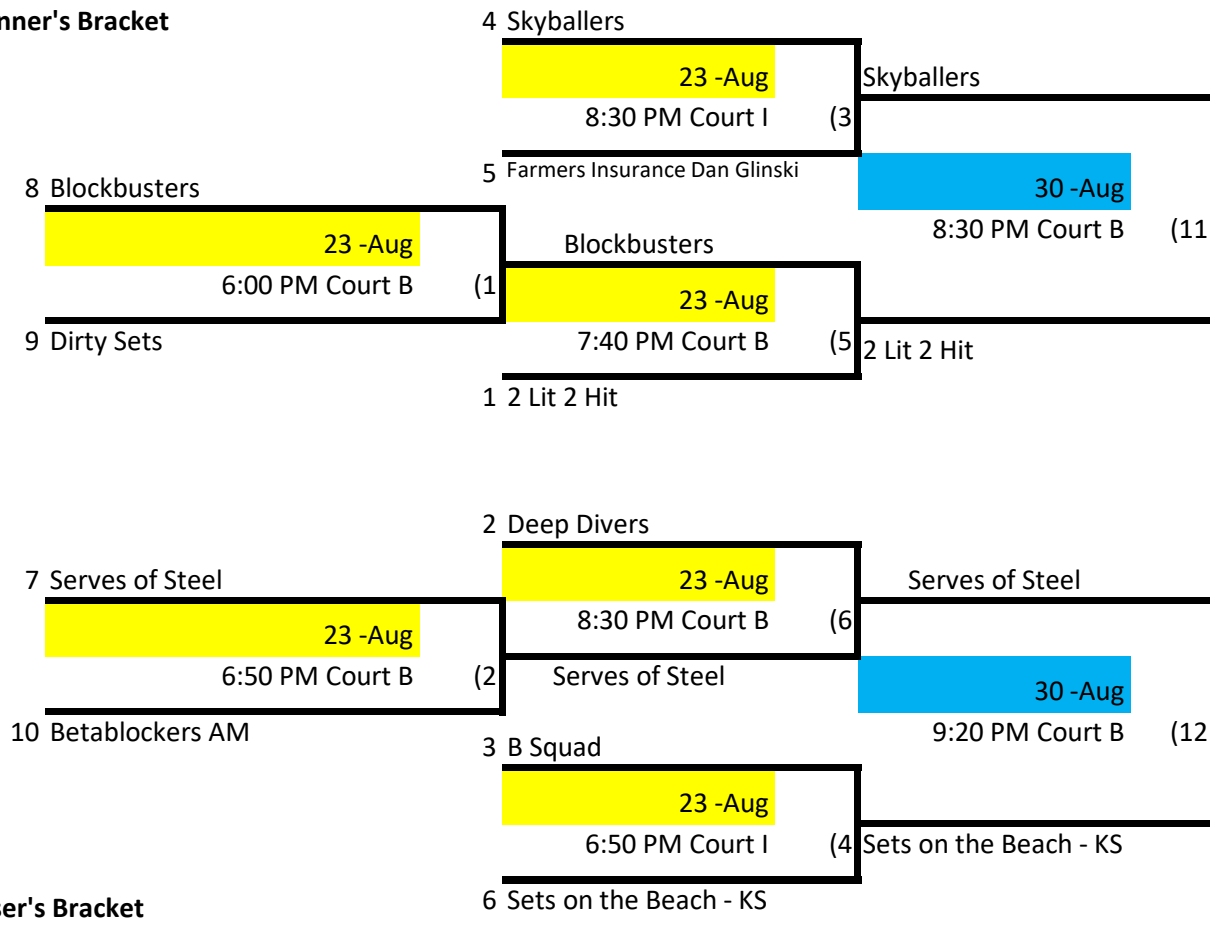

Skyline Volleyball Monday - Rec Div. 2

Winner's Bracket

Loser's Bracket

Week 1 - August 23
 Week 2 - August 30
 Week 3 - No Games Labor Day
 Week 4 - September 13