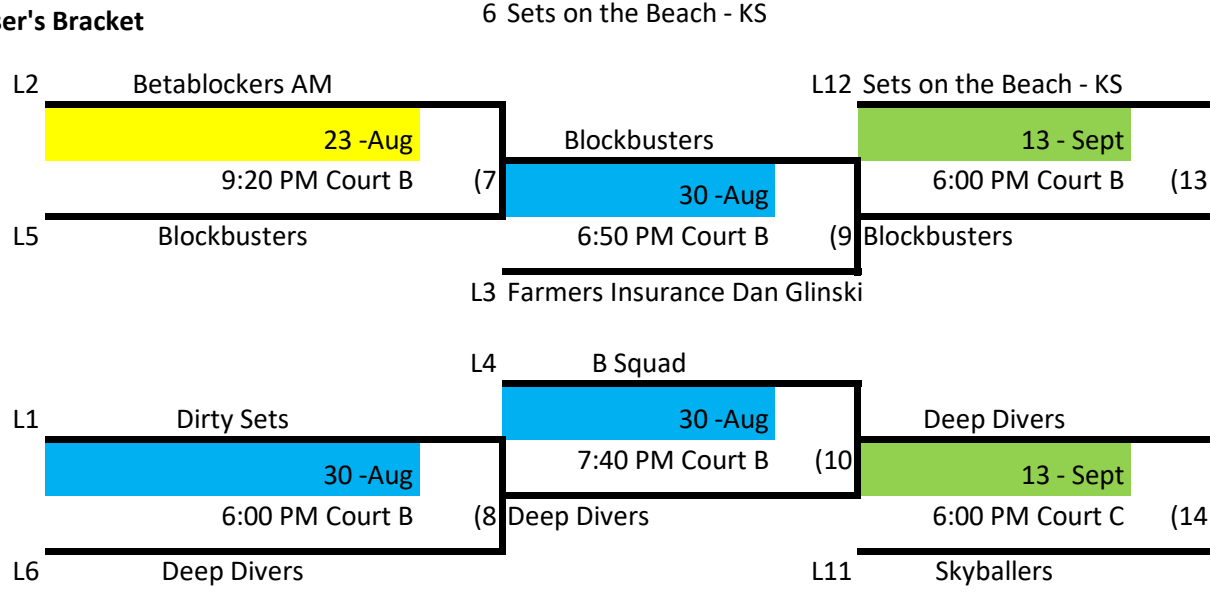

Skyline Volleyball Monday - Rec Div. 2

Winner's Bracket

Loser's Bracket

Week 1 - August 23
 Week 2 - August 30
 Week 3 - No Games Labor Day
 Week 4 - September 13