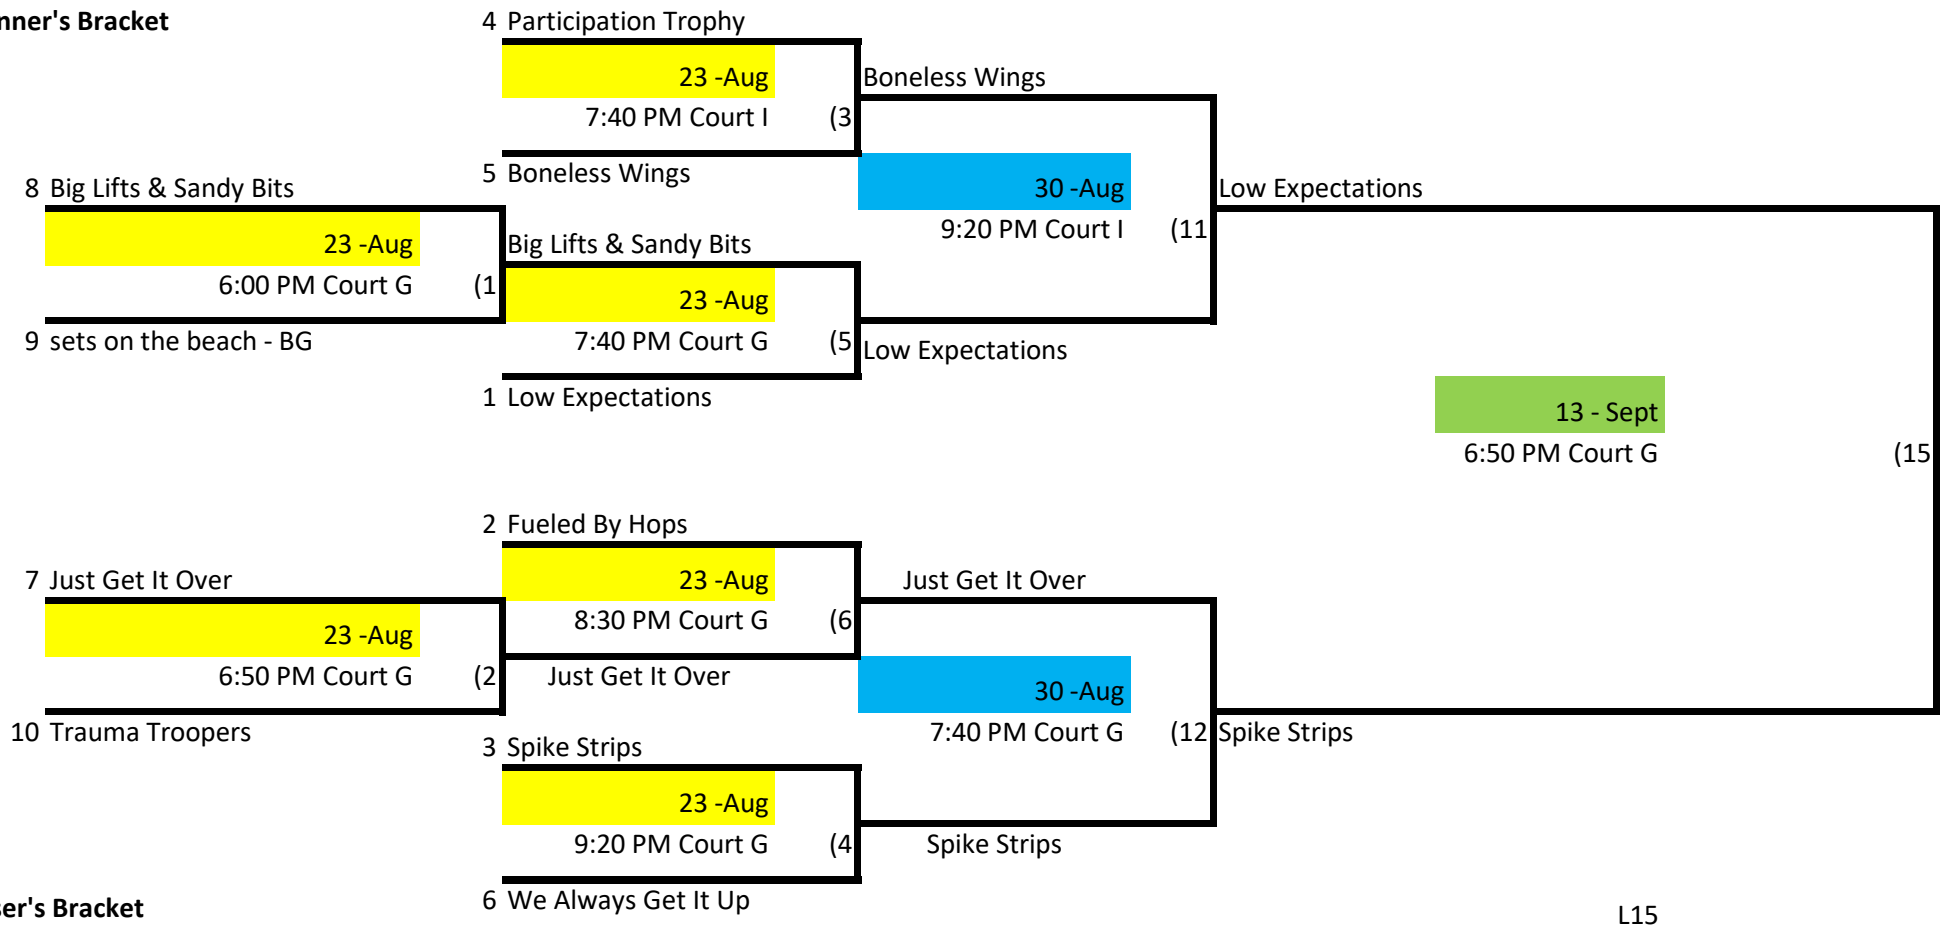

Skyline Volleyball Monday - Rec Div. 3

Winner's Bracket

Week 1 - August 23
 Week 2 - August 30
 Week 3 - No Games Labor Day
 Week 4 - September 13

Loser's Bracket