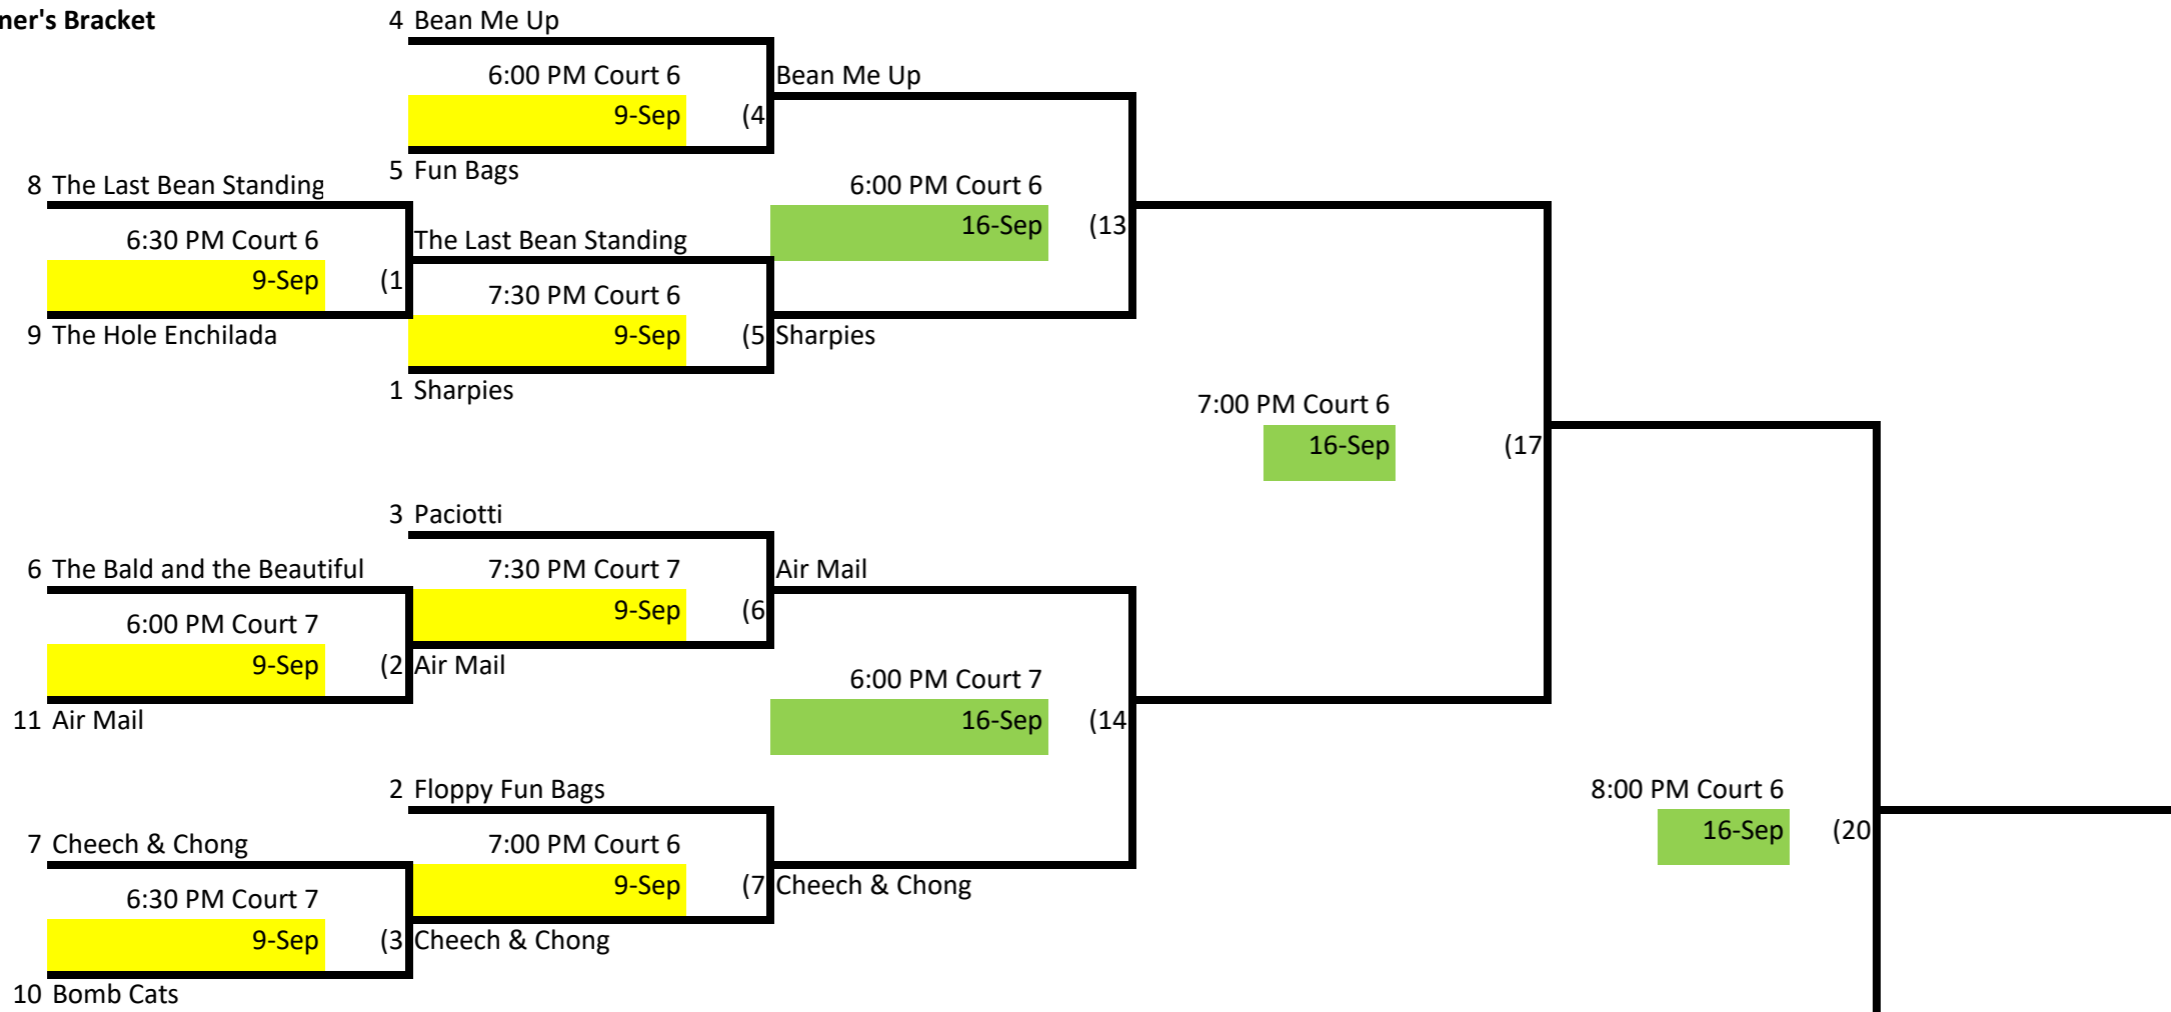

Thursday Night Bean Bags - Division 1

Winner's Bracket

Loser's Bracket